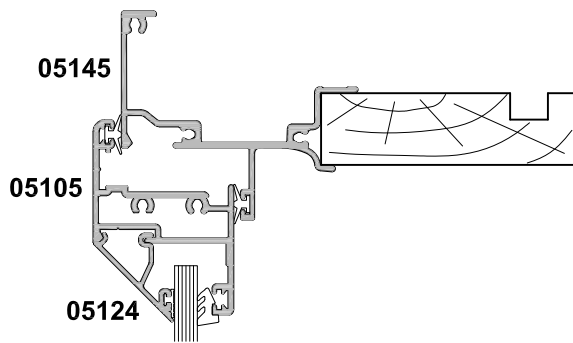

**SLIMLINE SLIDING WINDOW  
SF WITH OVERLIGHT SASH  
CROSS SECTION**

Date 01.04.19 Scale 1:2

SF With Overlight / Ventlight

SECTION A-A

SECTION B-B