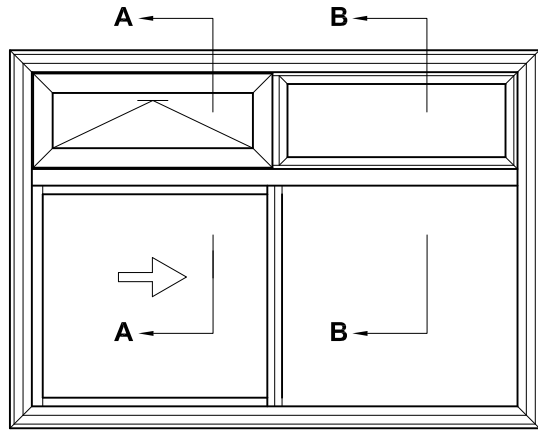

**SLIMLINE SLIDING WINDOW  
SF WITH OVERLIGHT SASH  
CROSS SECTION**

Date 01.04.19 Scale 1:2

SF With Overlight / Ventlight

SECTION A-A

SECTION B-B