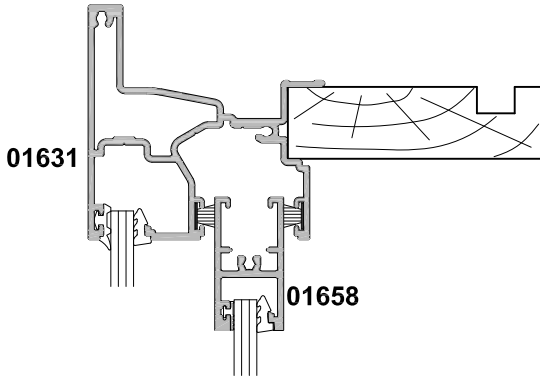

SLIMLINE SLIDING WINDOW
SF SINGLE SLIDING PANEL
CROSS SECTION

Date 01.04.19 Scale 1:2

SECTION A-A

INSERT FRAME OPTION

SECTION B-B