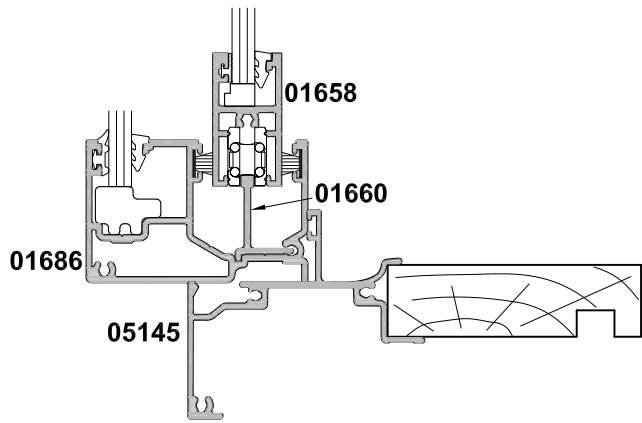

SLIMLINE SLIDING WINDOW
SF SINGLE SLIDING PANEL
CROSS SECTION

Date 01.04.19 Scale 1:2

SECTION A-A

INSERT FRAME OPTION

SECTION B-B