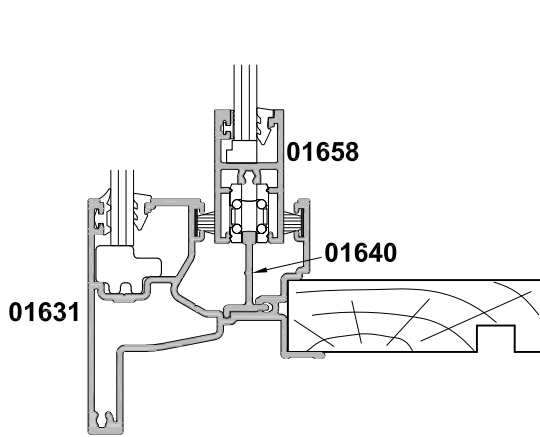

SLIMLINE SLIDING WINDOW
SF SINGLE SLIDING PANEL
CROSS SECTION

Date 01.04.19 Scale 1:2

SECTION A-A

INSERT FRAME OPTION

SECTION B-B