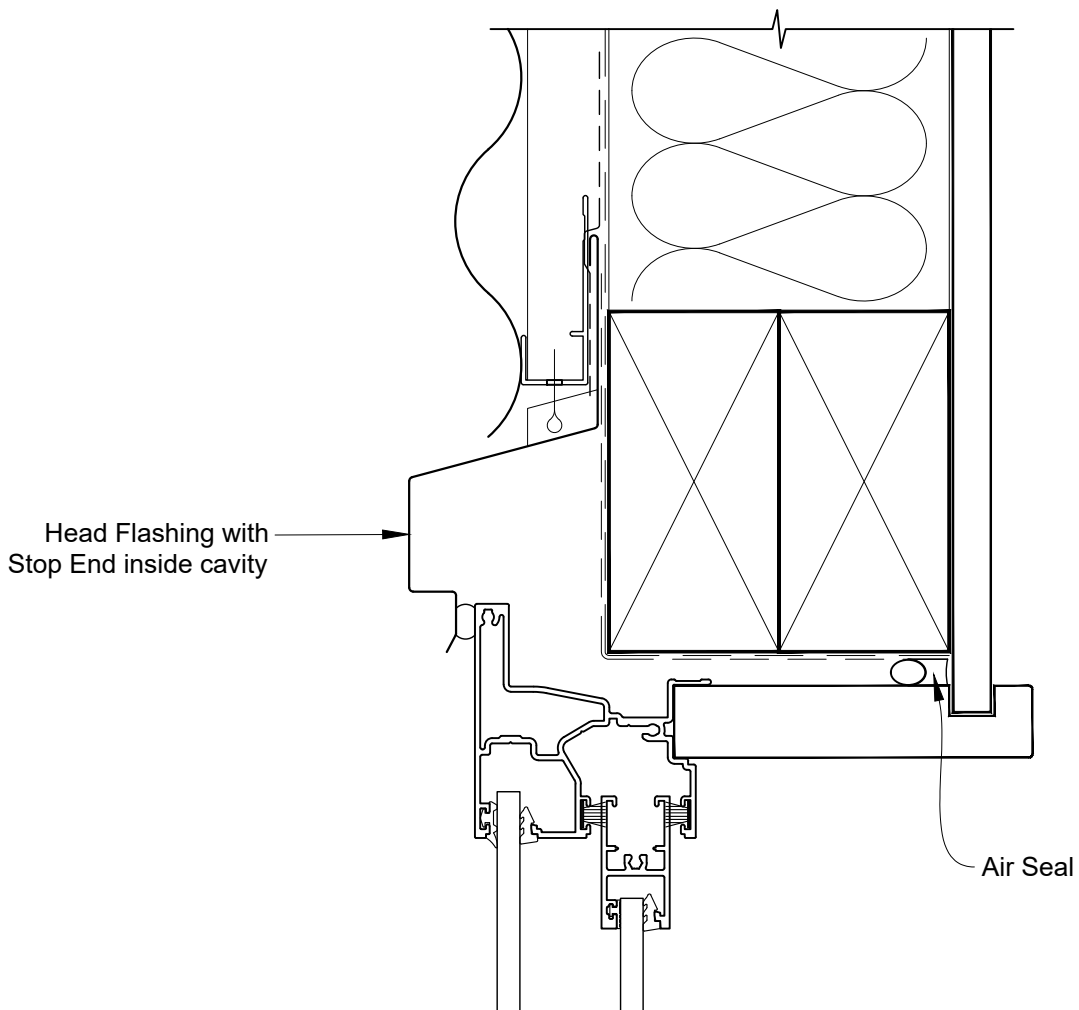

**INSTALLATION DETAIL - FIRST RESIDENTIAL
SLIMLINE SLIDING WINDOW ON PROFILE METAL
CAVITY CONSTRUCTION**

Date: 01.04.19

Scale: 1:2

CAD Ref.: FRSLPM-CH

**INSTALLATION DETAIL - FIRST RESIDENTIAL
SLIMLINE SLIDING WINDOW ON PROFILE METAL
CAVITY CONSTRUCTION**

Date: 01.04.19

Scale: 1:2

CAD Ref.: FRSLPM-CJ

**INSTALLATION DETAIL - FIRST RESIDENTIAL
SLIMLINE SLIDING WINDOW ON PROFILE METAL
CAVITY CONSTRUCTION**

Date: 01.04.19

Scale: 1:2

CAD Ref.: FRSLPM-CS

**INSTALLATION DETAIL - FIRST RESIDENTIAL
SLIMLINE SLIDING WINDOW ON PROFILE METAL
DIRECT FIXED CLADDING**

Date: 01.04.19

Scale: 1:2

CAD Ref.: FRSLPM-DH

**INSTALLATION DETAIL - FIRST RESIDENTIAL
SLIMLINE SLIDING WINDOW ON PROFILE METAL
DIRECT FIXED CLADDING**

Date: 01.04.19

Scale: 1:2

CAD Ref.: FRSLPM-DJ

**INSTALLATION DETAIL - FIRST RESIDENTIAL
SLIMLINE SLIDING WINDOW ON PROFILE METAL
DIRECT FIXED CLADDING**

Date: 01.04.19

Scale: 1:2

CAD Ref.: FRSLPM-DS