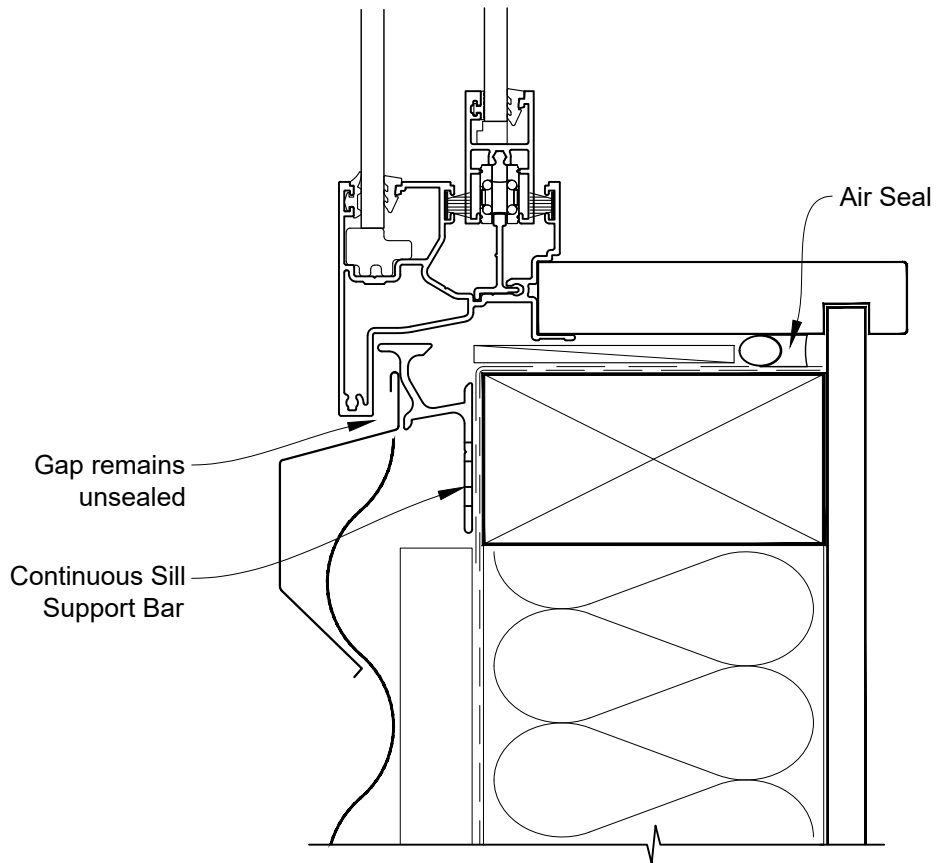

**INSTALLATION DETAIL - FIRST RESIDENTIAL
SLIMLINE SLIDING WINDOW ON PROFILE METAL
CAVITY CONSTRUCTION**

Date: 01.04.19

Scale: 1:2

CAD Ref.: FRSLPM-CH

**INSTALLATION DETAIL - FIRST RESIDENTIAL
SLIMLINE SLIDING WINDOW ON PROFILE METAL
CAVITY CONSTRUCTION**

Date: 01.04.19

Scale: 1:2

CAD Ref.: FRSLPM-CJ

**INSTALLATION DETAIL - FIRST RESIDENTIAL
SLIMLINE SLIDING WINDOW ON PROFILE METAL
CAVITY CONSTRUCTION**

Date: 01.04.19

Scale: 1:2

CAD Ref.: FRSLPM-CS

**INSTALLATION DETAIL - FIRST RESIDENTIAL
SLIMLINE SLIDING WINDOW ON PROFILE METAL
DIRECT FIXED CLADDING**

Date: 01.04.19

Scale: 1:2

CAD Ref.: FRSLPM-DH

**INSTALLATION DETAIL - FIRST RESIDENTIAL
SLIMLINE SLIDING WINDOW ON PROFILE METAL
DIRECT FIXED CLADDING**

Date: 01.04.19

Scale: 1:2

CAD Ref.: FRSLPM-DJ

**INSTALLATION DETAIL - FIRST RESIDENTIAL
SLIMLINE SLIDING WINDOW ON PROFILE METAL
DIRECT FIXED CLADDING**