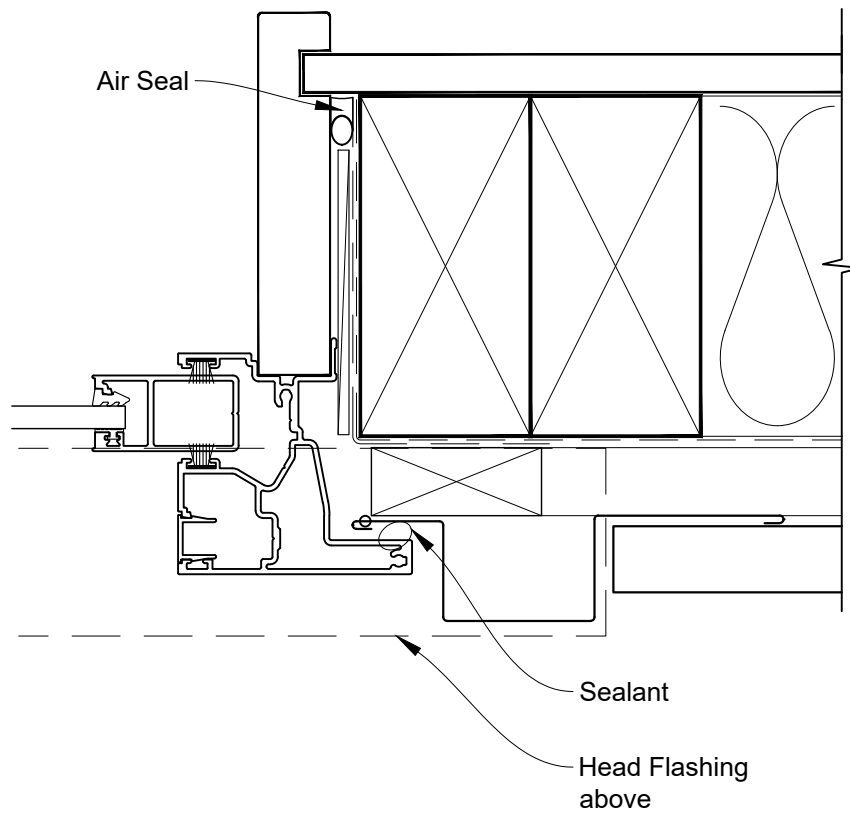

**INSTALLATION DETAIL - FIRST RESIDENTIAL
SLIMLINE SLIDING WINDOW ON PROFILE METAL
CAVITY CONSTRUCTION**

Date: 01.04.19

Scale: 1:2

CAD Ref.: FRSLPM-CH

**INSTALLATION DETAIL - FIRST RESIDENTIAL
SLIMLINE SLIDING WINDOW ON PROFILE METAL
CAVITY CONSTRUCTION**

Date: 01.04.19

Scale: 1:2

CAD Ref.: FRSLPM-CJ

**INSTALLATION DETAIL - FIRST RESIDENTIAL
SLIMLINE SLIDING WINDOW ON PROFILE METAL
CAVITY CONSTRUCTION**

Date: 01.04.19

Scale: 1:2

CAD Ref.: FRSLPM-CS

**INSTALLATION DETAIL - FIRST RESIDENTIAL
SLIMLINE SLIDING WINDOW ON PROFILE METAL
DIRECT FIXED CLADDING**

Date: 01.04.19

Scale: 1:2

CAD Ref.: FRSLPM-DH

**INSTALLATION DETAIL - FIRST RESIDENTIAL
SLIMLINE SLIDING WINDOW ON PROFILE METAL
DIRECT FIXED CLADDING**

Date: 01.04.19

Scale: 1:2

CAD Ref.: FRSLPM-DJ

**INSTALLATION DETAIL - FIRST RESIDENTIAL
SLIMLINE SLIDING WINDOW ON PROFILE METAL
DIRECT FIXED CLADDING**

Date: 01.04.19

Scale: 1:2

CAD Ref.: FRSLPM-DS