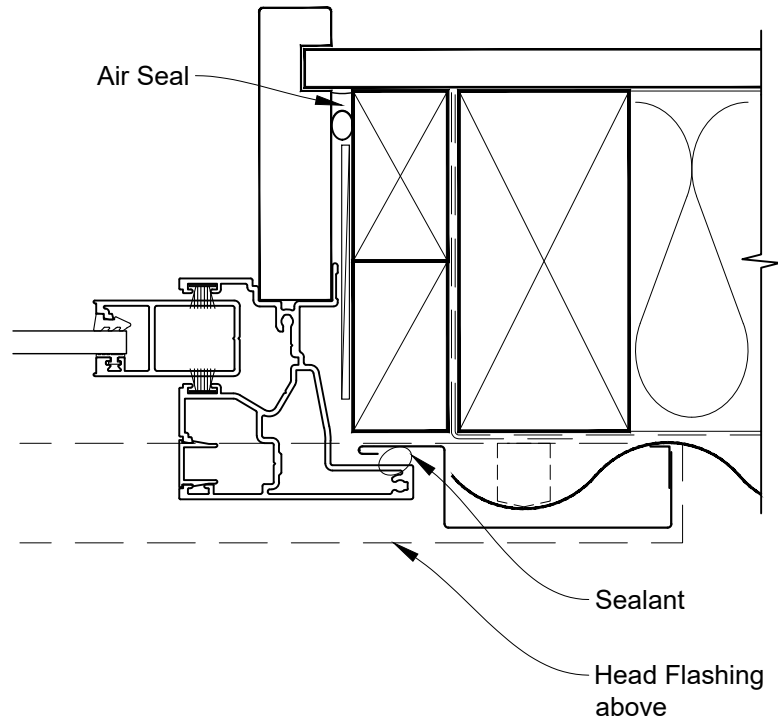

**INSTALLATION DETAIL - FIRST RESIDENTIAL
SLIMLINE SLIDING WINDOW ON PROFILE METAL
CAVITY CONSTRUCTION**

Date: 01.04.19

Scale: 1:2

CAD Ref.: FRSLPM-CH

**INSTALLATION DETAIL - FIRST RESIDENTIAL
SLIMLINE SLIDING WINDOW ON PROFILE METAL
CAVITY CONSTRUCTION**

Date: 01.04.19

Scale: 1:2

CAD Ref.: FRSLPM-CJ

**INSTALLATION DETAIL - FIRST RESIDENTIAL
SLIMLINE SLIDING WINDOW ON PROFILE METAL
CAVITY CONSTRUCTION**

Date: 01.04.19

Scale: 1:2

CAD Ref.: FRSLPM-CS

**INSTALLATION DETAIL - FIRST RESIDENTIAL
SLIMLINE SLIDING WINDOW ON PROFILE METAL
DIRECT FIXED CLADDING**

Date: 01.04.19

Scale: 1:2

CAD Ref.: FRSLPM-DH

**INSTALLATION DETAIL - FIRST RESIDENTIAL
SLIMLINE SLIDING WINDOW ON PROFILE METAL
DIRECT FIXED CLADDING**

Date: 01.04.19

Scale: 1:2

CAD Ref.: FRSLPM-DJ

**INSTALLATION DETAIL - FIRST RESIDENTIAL
SLIMLINE SLIDING WINDOW ON PROFILE METAL
DIRECT FIXED CLADDING**

Date: 01.04.19

Scale: 1:2

CAD Ref.: FRSLPM-DS