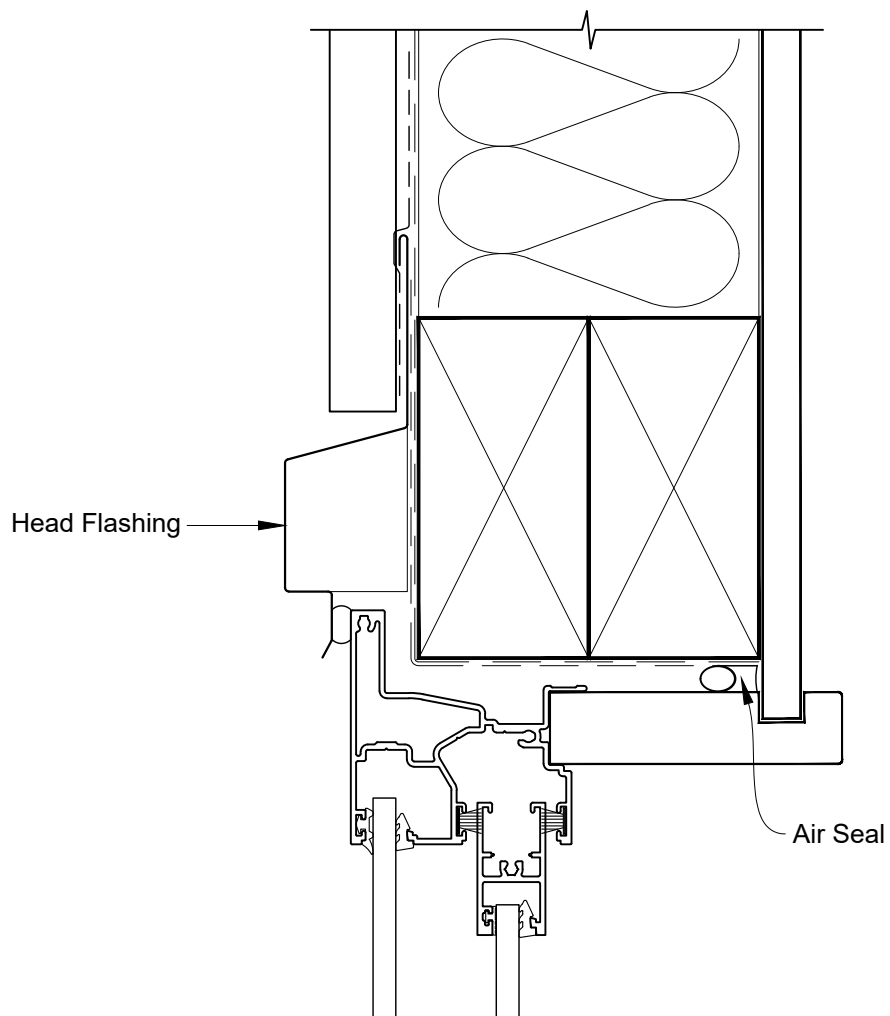

**INSTALLATION DETAIL - FIRST RESIDENTIAL
SLIMLINE SLIDING WINDOW ON PROFILE METAL
CAVITY CONSTRUCTION**

Date: 01.04.19

Scale: 1:2

CAD Ref.: FRSLPM-CH

**INSTALLATION DETAIL - FIRST RESIDENTIAL
SLIMLINE SLIDING WINDOW ON PROFILE METAL
CAVITY CONSTRUCTION**

Date: 01.04.19

Scale: 1:2

CAD Ref.: FRSLPM-CJ

**INSTALLATION DETAIL - FIRST RESIDENTIAL
SLIMLINE SLIDING WINDOW ON PROFILE METAL
CAVITY CONSTRUCTION**

Date: 01.04.19

Scale: 1:2

CAD Ref.: FRSLPM-CS

**INSTALLATION DETAIL - FIRST RESIDENTIAL
SLIMLINE SLIDING WINDOW ON PROFILE METAL
DIRECT FIXED CLADDING**

Date: 01.04.19

Scale: 1:2

CAD Ref.: FRSLPM-DH

**INSTALLATION DETAIL - FIRST RESIDENTIAL
SLIMLINE SLIDING WINDOW ON PROFILE METAL
DIRECT FIXED CLADDING**

Date: 01.04.19

Scale: 1:2

CAD Ref.: FRSLPM-DJ

**INSTALLATION DETAIL - FIRST RESIDENTIAL
SLIMLINE SLIDING WINDOW ON PROFILE METAL
DIRECT FIXED CLADDING**

Date: 01.04.19

Scale: 1:2

CAD Ref.: FRSLPM-DS