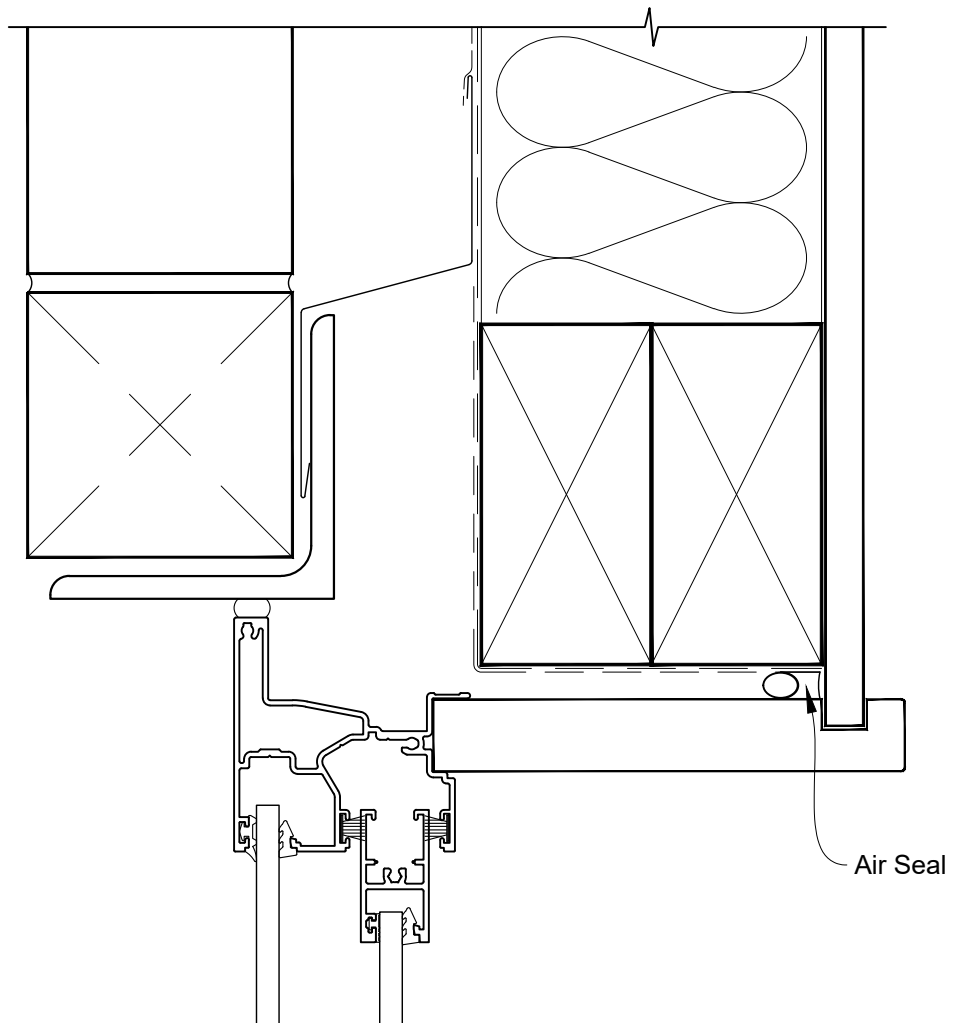

**INSTALLATION DETAIL - FIRST RESIDENTIAL
SLIMLINE SLIDING WINDOW ON BRICK VENEER
CAVITY CONSTRUCTION**

Date: 01.04.19

Scale: 1:2

CAD Ref.: FRSLBV-CH

**INSTALLATION DETAIL - FIRST RESIDENTIAL
SLIMLINE SLIDING WINDOW ON BRICK VENEER
CAVITY CONSTRUCTION**

Date: 01.04.19

Scale: 1:2

CAD Ref.: FRSLBV-CJ

**INSTALLATION DETAIL - FIRST RESIDENTIAL
SLIMLINE SLIDING WINDOW ON BRICK VENEER
CAVITY CONSTRUCTION**

Date: 01.04.19

Scale: 1:2

CAD Ref.: FRSLBV-CS