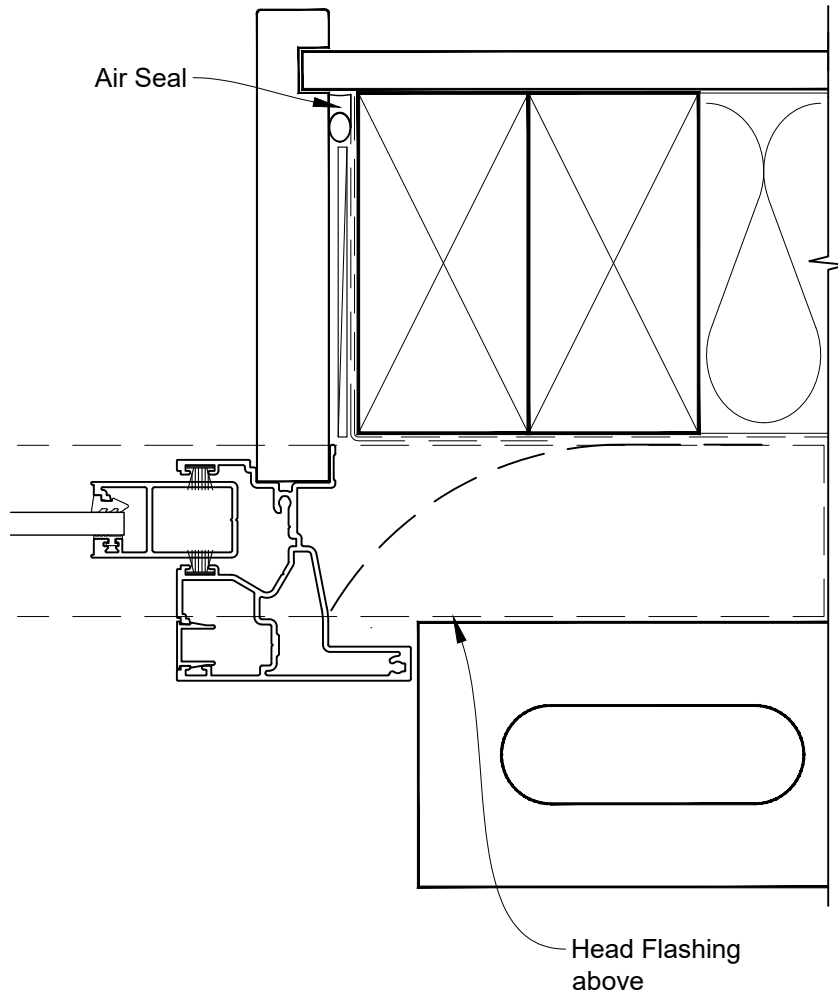

**INSTALLATION DETAIL - FIRST RESIDENTIAL
SLIMLINE SLIDING WINDOW ON BRICK VENEER
CAVITY CONSTRUCTION**

Date: 01.04.19

Scale: 1:2

CAD Ref.: FRSLBV-CH

**INSTALLATION DETAIL - FIRST RESIDENTIAL
SLIMLINE SLIDING WINDOW ON BRICK VENEER
CAVITY CONSTRUCTION**

Date: 01.04.19

Scale: 1:2

CAD Ref.: FRSLBV-CJ

**INSTALLATION DETAIL - FIRST RESIDENTIAL
SLIMLINE SLIDING WINDOW ON BRICK VENEER
CAVITY CONSTRUCTION**

Date: 01.04.19

Scale: 1:2

CAD Ref.: FRSLBV-CS