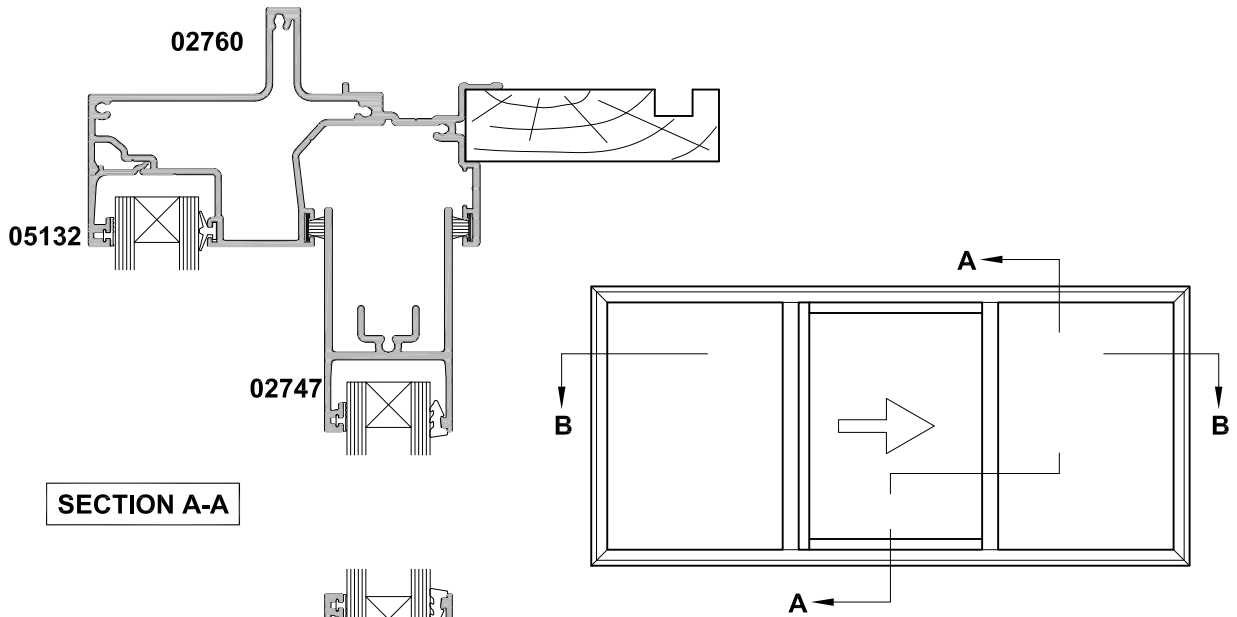

SLIDEMASTER SLIDING WINDOW
FSF DOUBLE GLAZED
CROSS SECTION

Date 01.04.19 Scale 1:2

SECTION B-B