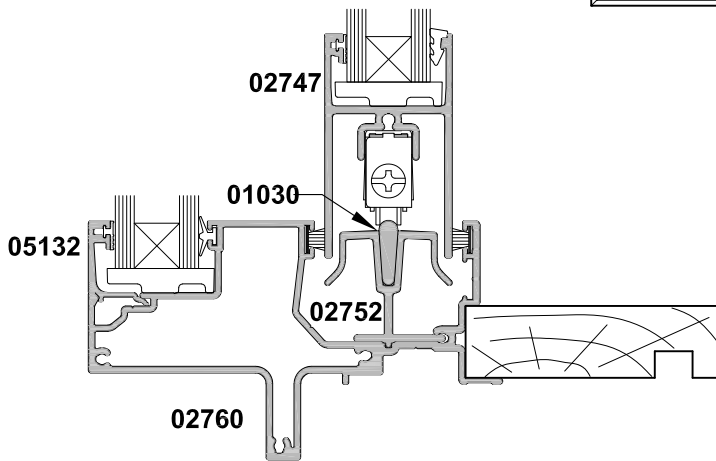

SLIDEMASTER SLIDING WINDOW
FSF DOUBLE GLAZED
CROSS SECTION

Date 01.04.19 Scale 1:2

SECTION B-B