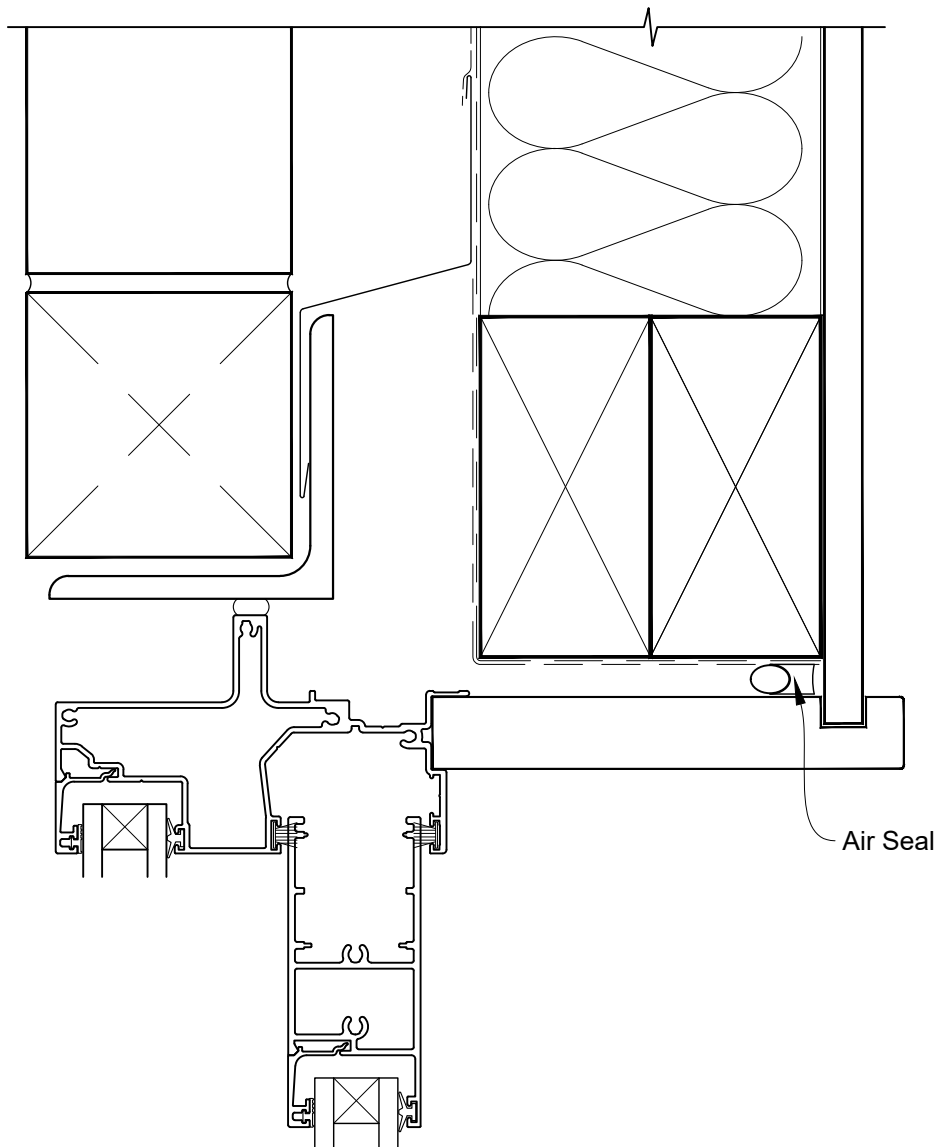

**INSTALLATION DETAIL - FIRST RESIDENTIAL
SLIDING DOOR ON BRICK VENEER
CAVITY CONSTRUCTION**

Date: 01.04.19

Scale: 1:2

CAD Ref.: FRSDBV-CSH

STEPPED SLIDING DOOR FRAME OPTION

STEPPED SLIDING DOOR FRAME OPTION

STEPPED SLIDING DOOR FRAME OPTION

FLAT SLIDING DOOR FRAME OPTION

FLAT SLIDING DOOR FRAME OPTION

FLAT SLIDING DOOR FRAME OPTION