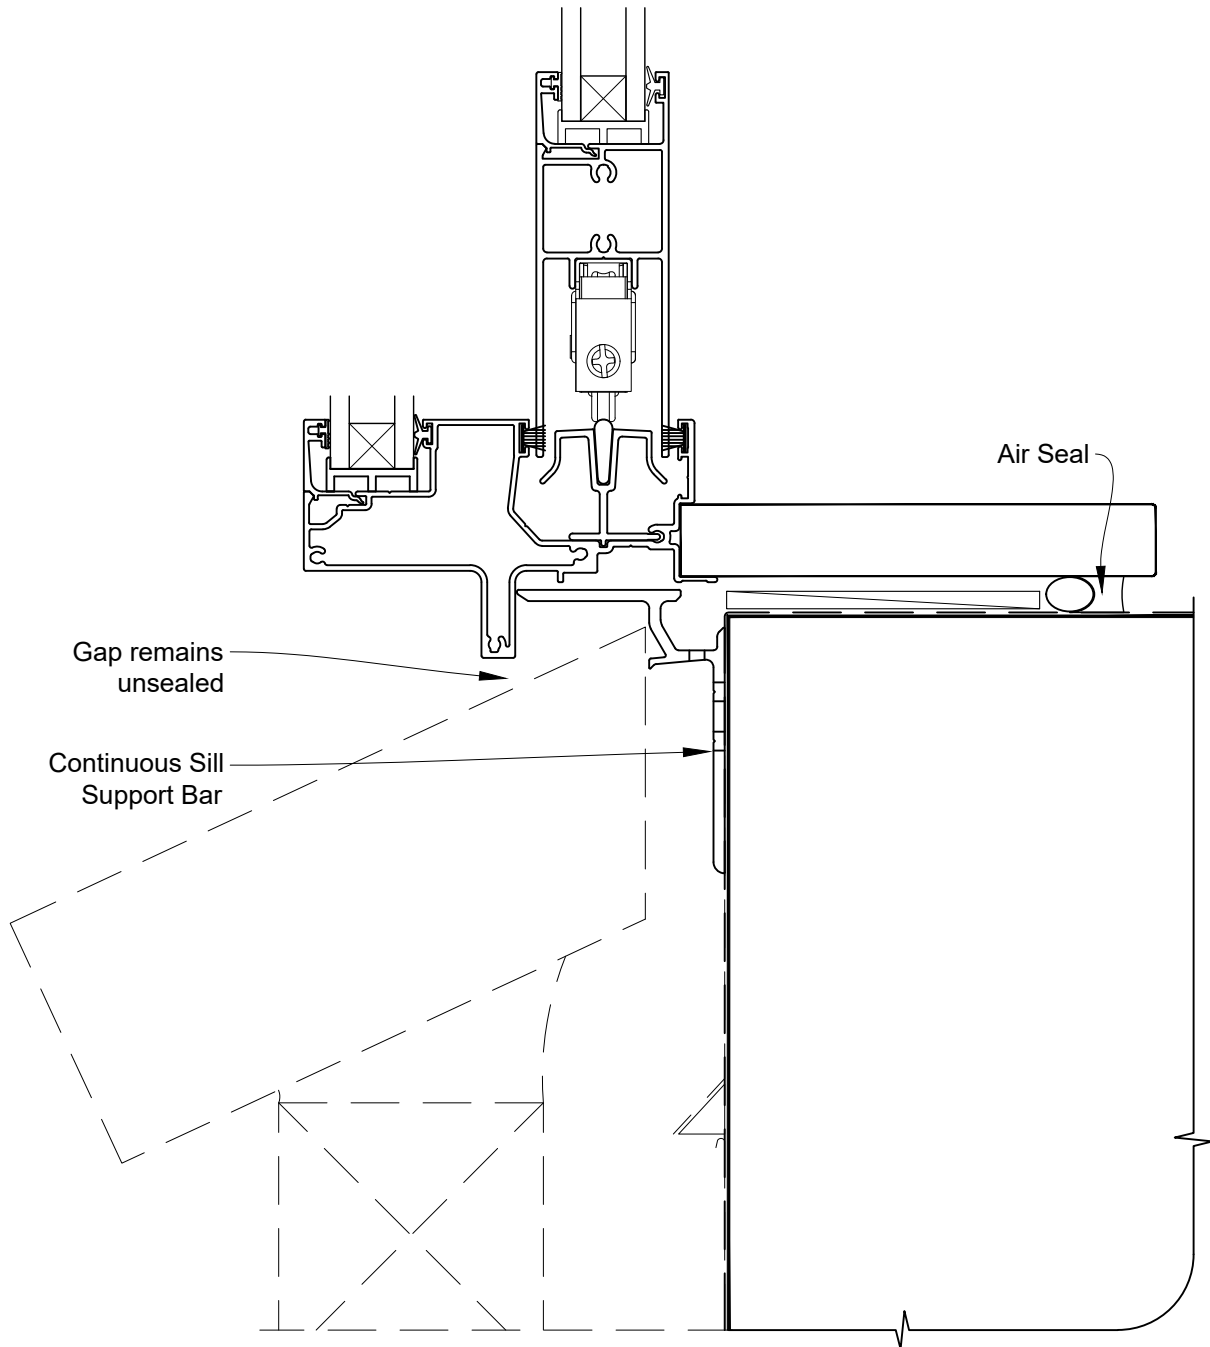

**INSTALLATION DETAIL - FIRST RESIDENTIAL
SLIDING DOOR ON BRICK VENEER
CAVITY CONSTRUCTION**

Date: 01.04.19

Scale: 1:2

CAD Ref.: FRSDBV-CSH

STEPPED SLIDING DOOR FRAME OPTION

STEPPED SLIDING DOOR FRAME OPTION

STEPPED SLIDING DOOR FRAME OPTION

FLAT SLIDING DOOR FRAME OPTION

FLAT SLIDING DOOR FRAME OPTION

FLAT SLIDING DOOR FRAME OPTION