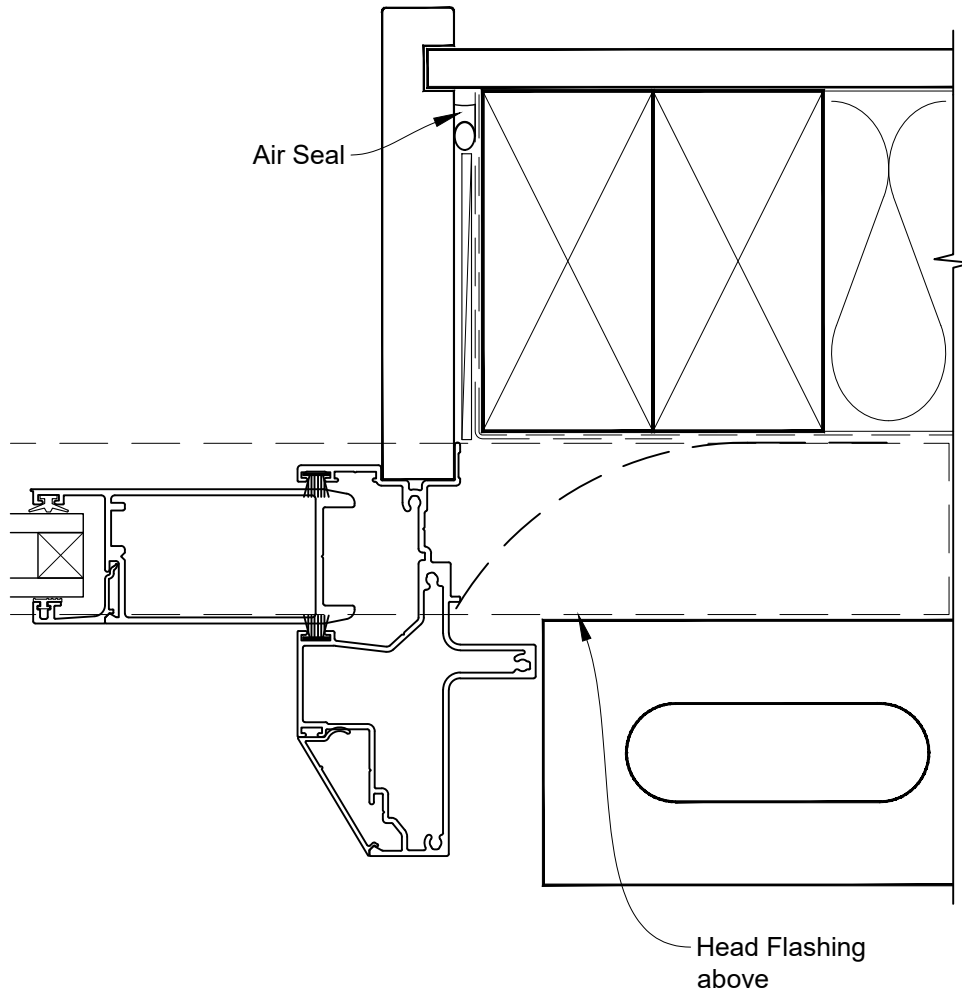

**INSTALLATION DETAIL - FIRST RESIDENTIAL
SLIDING DOOR ON BRICK VENEER
CAVITY CONSTRUCTION**

Date: 01.04.19

Scale: 1:2

CAD Ref.: FRSDBV-CSH

STEPPED SLIDING DOOR FRAME OPTION

STEPPED SLIDING DOOR FRAME OPTION

STEPPED SLIDING DOOR FRAME OPTION

FLAT SLIDING DOOR FRAME OPTION

FLAT SLIDING DOOR FRAME OPTION

FLAT SLIDING DOOR FRAME OPTION