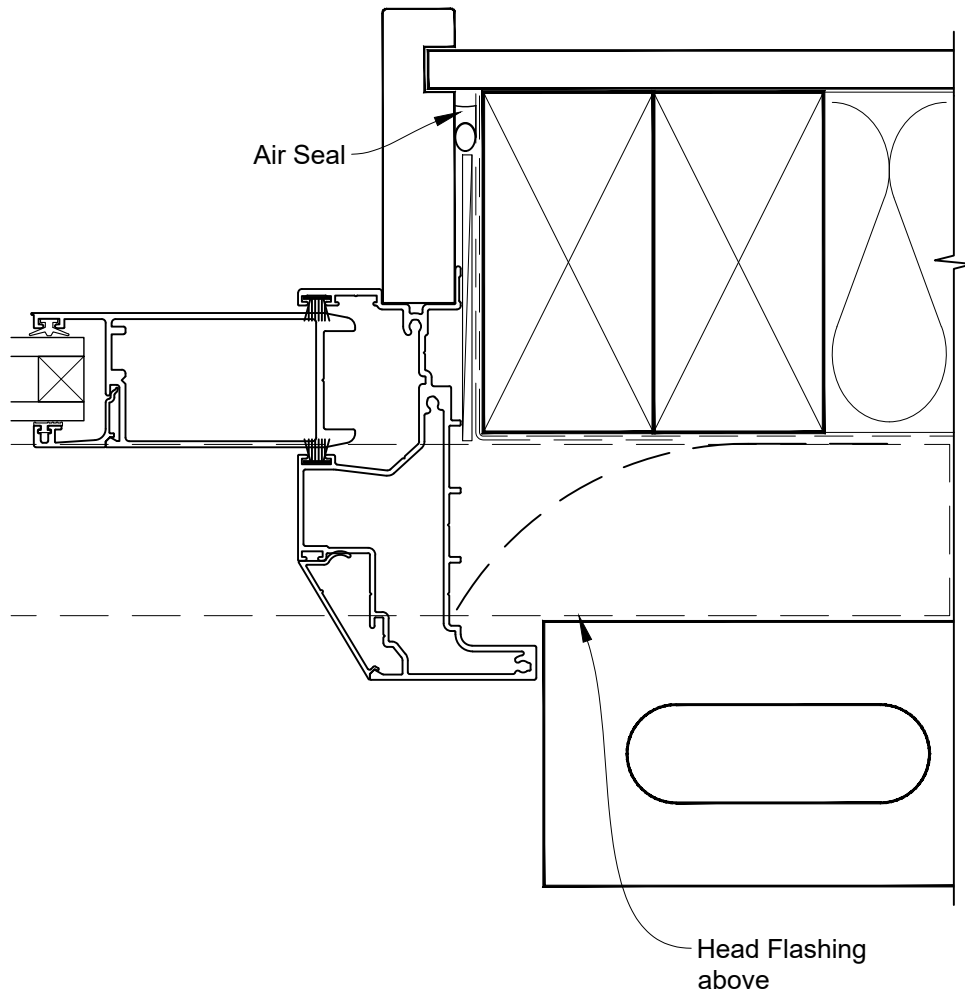

**INSTALLATION DETAIL - FIRST RESIDENTIAL
SLIDING DOOR ON BRICK VENEER
CAVITY CONSTRUCTION**

Date: 01.04.19

Scale: 1:2

CAD Ref.: FRSDBV-CSH

STEPPED SLIDING DOOR FRAME OPTION

STEPPED SLIDING DOOR FRAME OPTION

STEPPED SLIDING DOOR FRAME OPTION

FLAT SLIDING DOOR FRAME OPTION

FLAT SLIDING DOOR FRAME OPTION

FLAT SLIDING DOOR FRAME OPTION