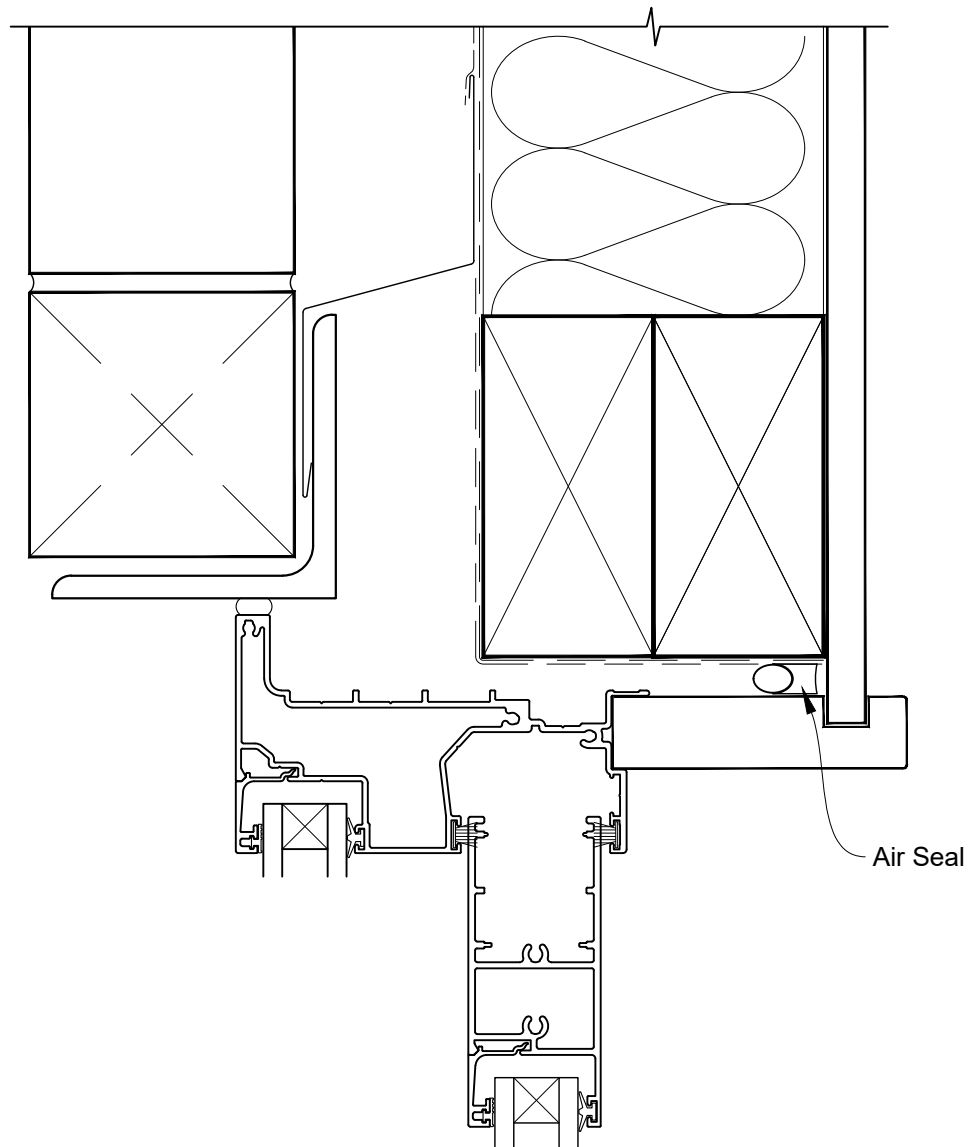

**INSTALLATION DETAIL - FIRST RESIDENTIAL
SLIDING DOOR ON BRICK VENEER
CAVITY CONSTRUCTION**

Date: 01.04.19

Scale: 1:2

CAD Ref.: FRSDBV-CSH

STEPPED SLIDING DOOR FRAME OPTION

STEPPED SLIDING DOOR FRAME OPTION

STEPPED SLIDING DOOR FRAME OPTION

FLAT SLIDING DOOR FRAME OPTION

FLAT SLIDING DOOR FRAME OPTION

FLAT SLIDING DOOR FRAME OPTION