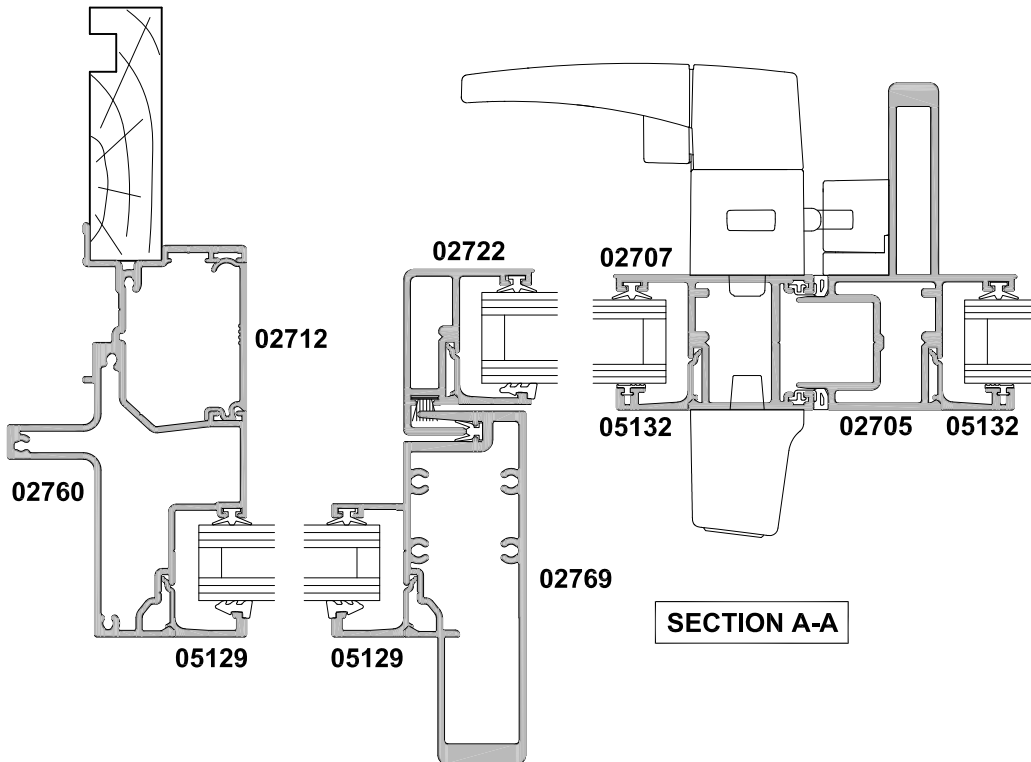

SLIDING DOOR, FOUR PANEL FSSF

CROSS SECTION

Date 01.04.19 Scale 1:2

HEAVY DUTY OPTION