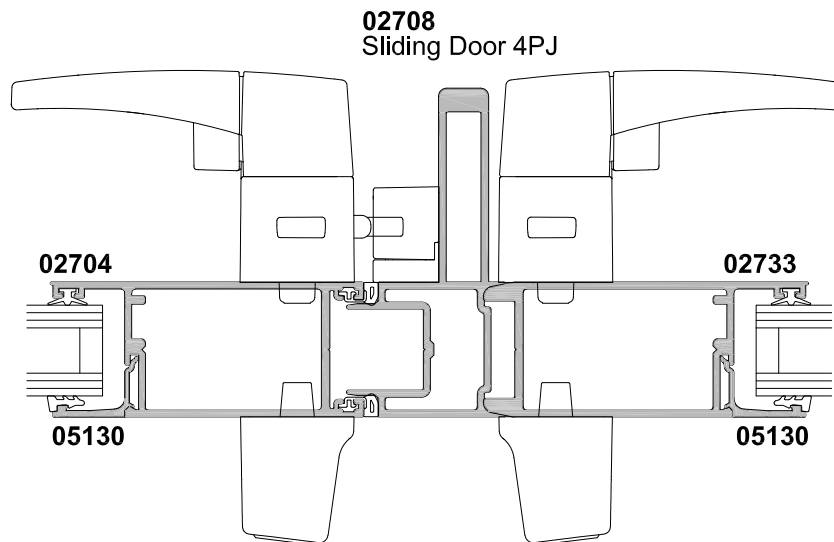

SLIDING DOOR, FOUR PANEL FSSF

CROSS SECTION

Date 01.04.19 Scale 1:2

HEAVY DUTY OPTION