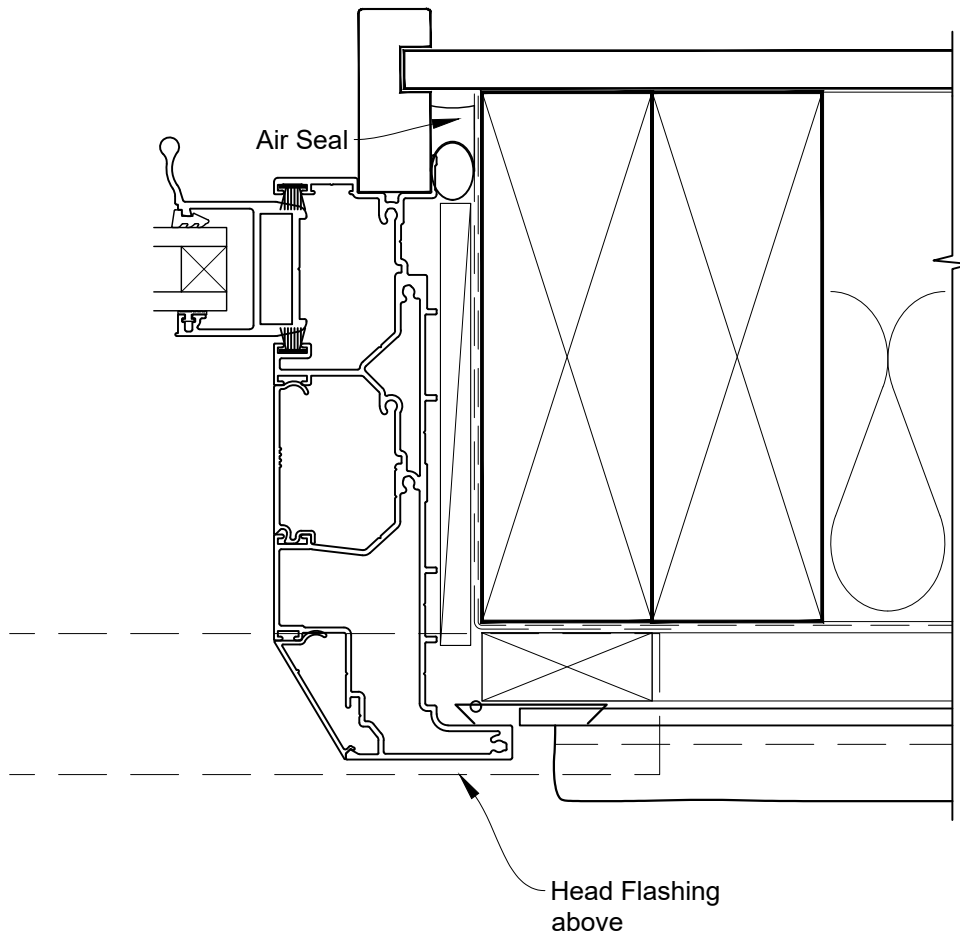

STEPPED MULTISLIDER DOOR FRAME OPTION

STEPPED MULTISLIDER DOOR FRAME OPTION

STEPPED MULTISLIDER DOOR FRAME OPTION

FLAT MULTISLIDER DOOR FRAME OPTION

**INSTALLATION DETAIL - FIRST RESIDENTIAL
MULTISLIDER DOOR ON STUCCO
CAVITY CONSTRUCTION**

Date: 01.04.19

Scale: 1:2

CAD Ref.: FRMWST-CFJ

FLAT MULTISLIDER DOOR FRAME OPTION

FLAT MULTISLIDER DOOR FRAME OPTION