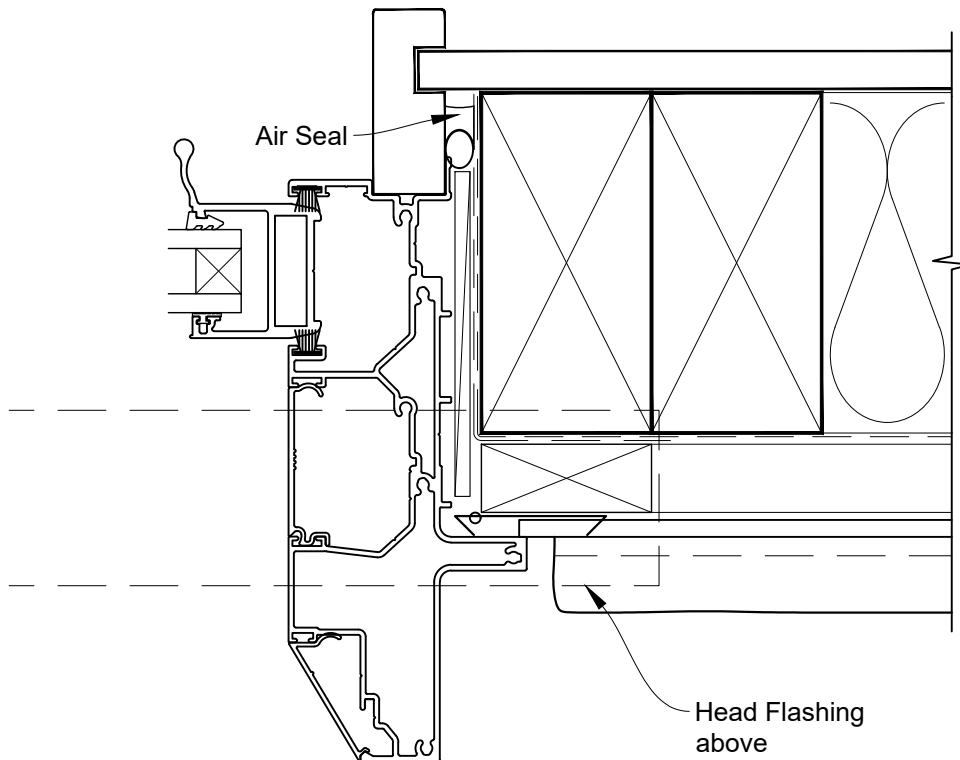

STEPPED MULTISLIDER DOOR FRAME OPTION

STEPPED MULTISLIDER DOOR FRAME OPTION

STEPPED MULTISLIDER DOOR FRAME OPTION

FLAT MULTISLIDER DOOR FRAME OPTION

**INSTALLATION DETAIL - FIRST RESIDENTIAL
MULTISLIDER DOOR ON STUCCO
CAVITY CONSTRUCTION**

Date: 01.04.19

Scale: 1:2

CAD Ref.: FRMWST-CFJ

FLAT MULTISLIDER DOOR FRAME OPTION

FLAT MULTISLIDER DOOR FRAME OPTION