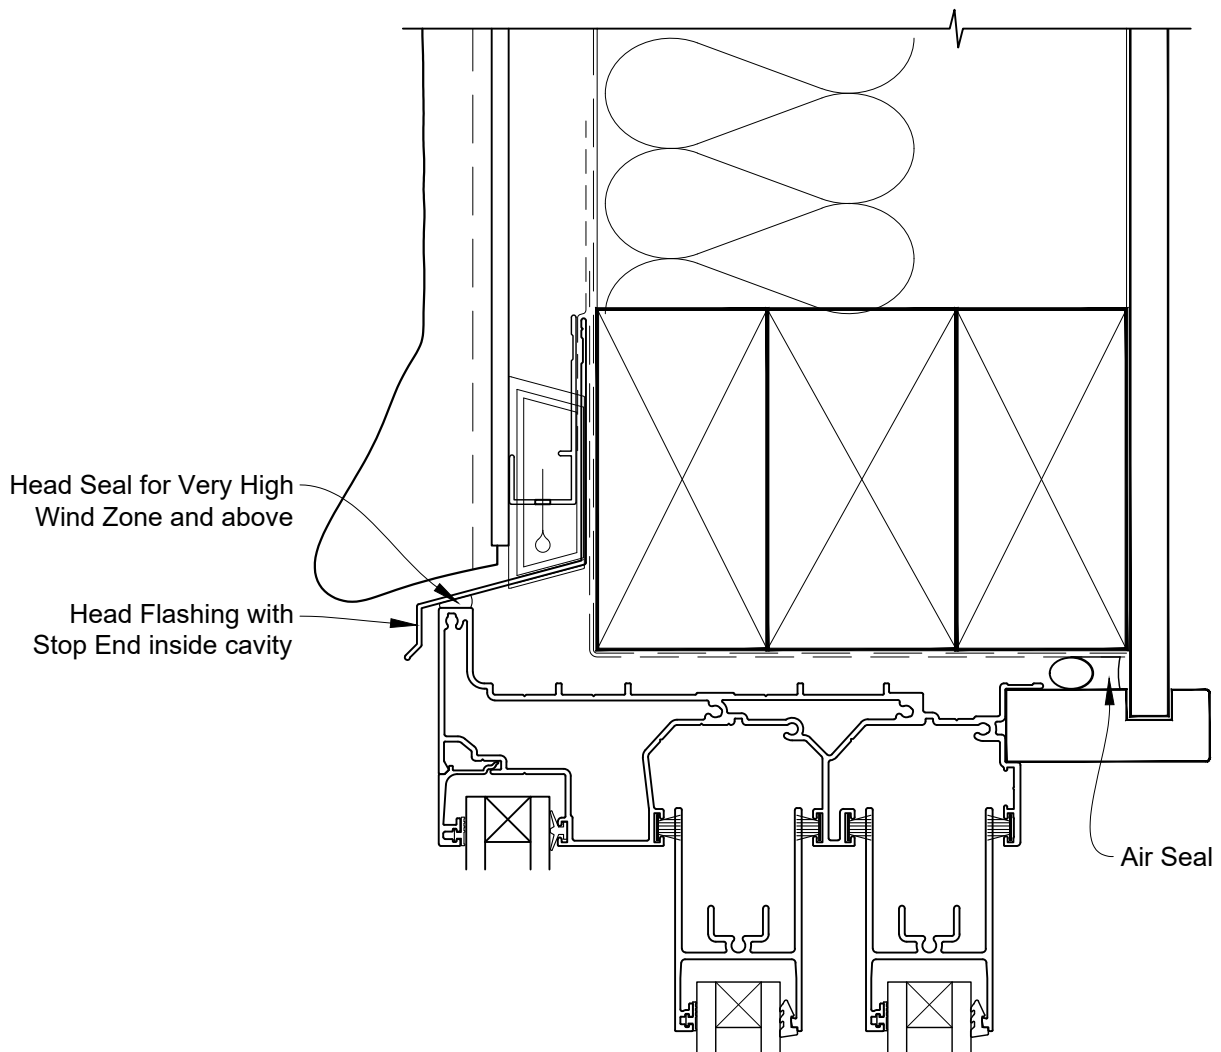

STEPPED MULTISLIDER DOOR FRAME OPTION

STEPPED MULTISLIDER DOOR FRAME OPTION

STEPPED MULTISLIDER DOOR FRAME OPTION

FLAT MULTISLIDER DOOR FRAME OPTION

**INSTALLATION DETAIL - FIRST RESIDENTIAL
MULTISLIDER DOOR ON STUCCO
CAVITY CONSTRUCTION**

Date: 01.04.19

Scale: 1:2

CAD Ref.: FRMWST-CFJ

FLAT MULTISLIDER DOOR FRAME OPTION

FLAT MULTISLIDER DOOR FRAME OPTION