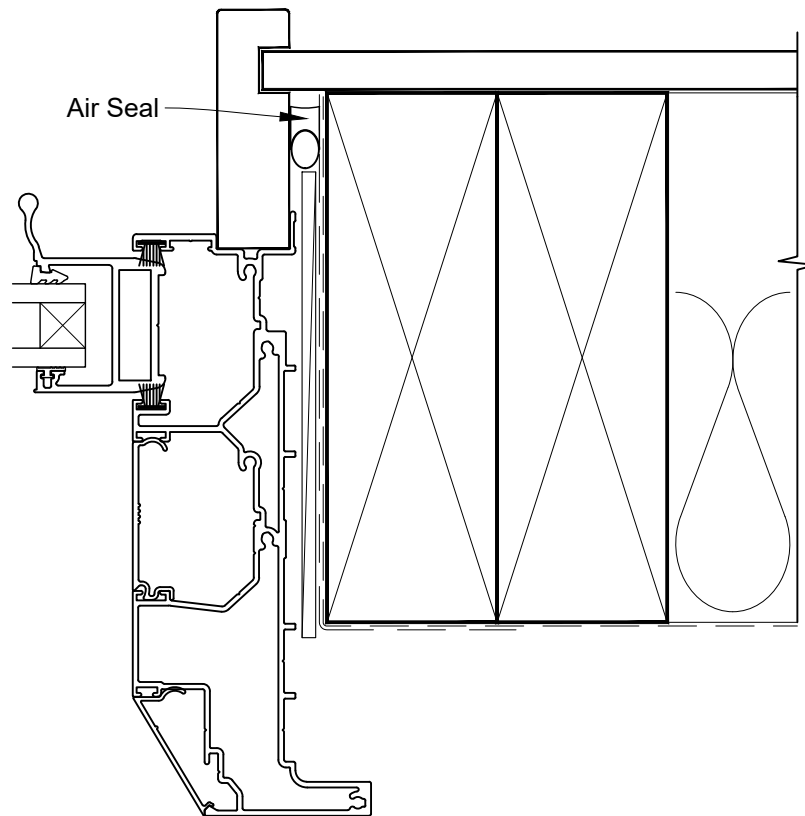

STEPPED SLIDEMASTER MULTISLIDER WINDOW FRAME OPTION

STEPPED SLIDEMASTER MULTISLIDER WINDOW FRAME OPTION

**INSTALLATION DETAIL - FIRST RESIDENTIAL
SLIDEMASTER MULTISLIDER WINDOW ON NO CLADDING
CAVITY CONSTRUCTION**

Date: 01.04.19

Scale: 1:2

CAD Ref.: FRMWNC-CFH

FLAT SLIDEMASTER MULTISLIDER WINDOW FRAME OPTION

FLAT SLIDEMASTER MULTISLIDER WINDOW FRAME OPTION

FLAT SLIDEMASTER MULTISLIDER WINDOW FRAME OPTION

FLAT SLIDEMASTER MULTISLIDER WINDOW FRAME OPTION

FLAT SLIDEMASTER MULTISLIDER WINDOW FRAME OPTION

FLAT SLIDEMASTER MULTISLIDER WINDOW FRAME OPTION