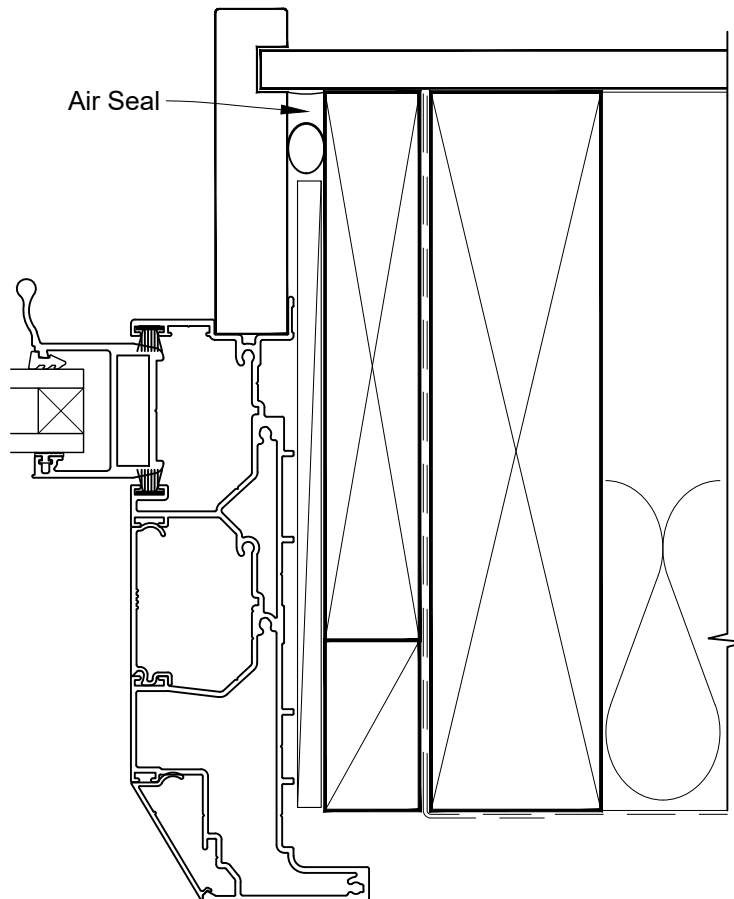

STEPPED SLIDEMASTER MULTISLIDER WINDOW FRAME OPTION

STEPPED SLIDEMASTER MULTISLIDER WINDOW FRAME OPTION

**INSTALLATION DETAIL - FIRST RESIDENTIAL
SLIDEMASTER MULTISLIDER WINDOW ON NO CLADDING
CAVITY CONSTRUCTION**

Date: 01.04.19

Scale: 1:2

CAD Ref.: FRMWNC-CFH

FLAT SLIDEMASTER MULTISLIDER WINDOW FRAME OPTION

FLAT SLIDEMASTER MULTISLIDER WINDOW FRAME OPTION

FLAT SLIDEMASTER MULTISLIDER WINDOW FRAME OPTION

FLAT SLIDEMASTER MULTISLIDER WINDOW FRAME OPTION

FLAT SLIDEMASTER MULTISLIDER WINDOW FRAME OPTION

FLAT SLIDEMASTER MULTISLIDER WINDOW FRAME OPTION