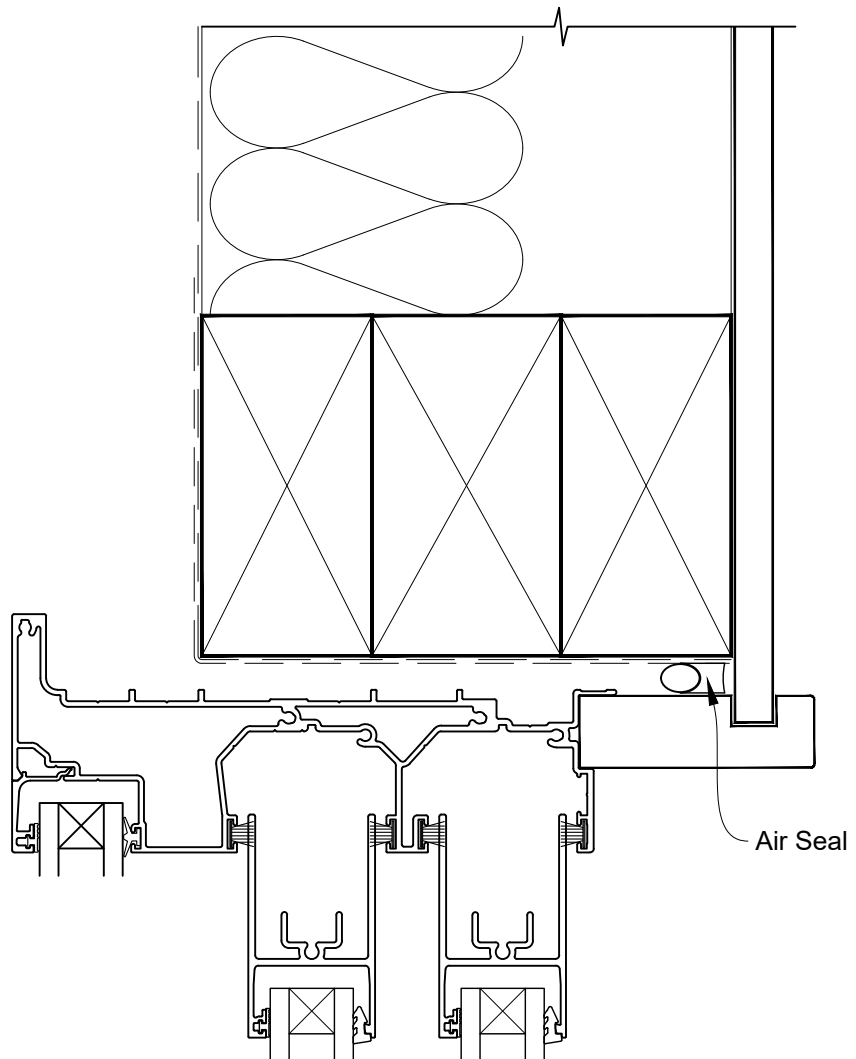

STEPPED SLIDEMASTER MULTISLIDER WINDOW FRAME OPTION

STEPPED SLIDEMASTER MULTISLIDER WINDOW FRAME OPTION

**INSTALLATION DETAIL - FIRST RESIDENTIAL
SLIDEMASTER MULTISLIDER WINDOW ON NO CLADDING
CAVITY CONSTRUCTION**

Date: 01.04.19

Scale: 1:2

CAD Ref.: FRMWNC-CFH

FLAT SLIDEMASTER MULTISLIDER WINDOW FRAME OPTION

FLAT SLIDEMASTER MULTISLIDER WINDOW FRAME OPTION

FLAT SLIDEMASTER MULTISLIDER WINDOW FRAME OPTION

FLAT SLIDEMASTER MULTISLIDER WINDOW FRAME OPTION