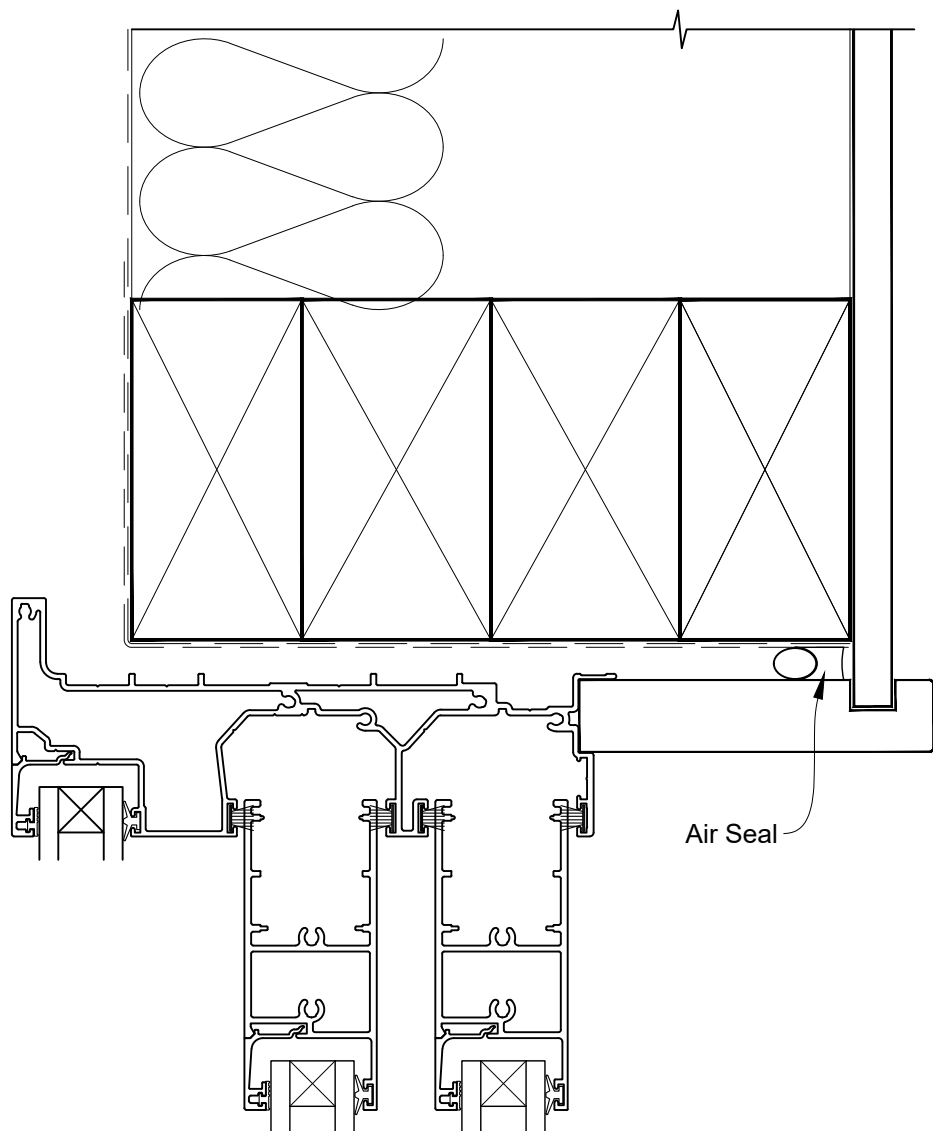

**INSTALLATION DETAIL - FIRST RESIDENTIAL
MULTISLIDER DOOR ON NO CLADDING
DIRECT FIXED CLADDING**

Date: 01.04.19

Scale: 1:2

CAD Ref.: FRMDNC-DFH

FLAT MULTISLIDER DOOR FRAME OPTION