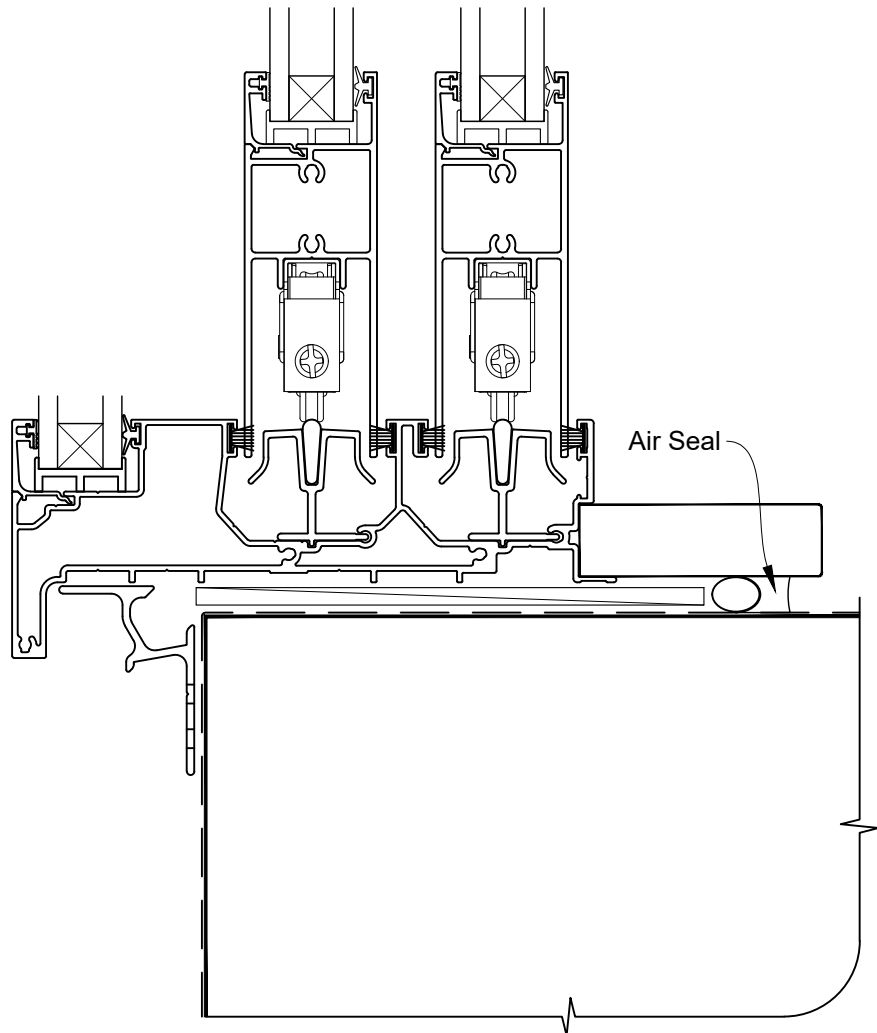

**INSTALLATION DETAIL - FIRST RESIDENTIAL
MULTISLIDER DOOR ON NO CLADDING
CAVITY CONSTRUCTION**

Date: 01.04.19

Scale: 1:2

CAD Ref.: FRMDNC-CFS

FLAT MULTISLIDER DOOR FRAME OPTION