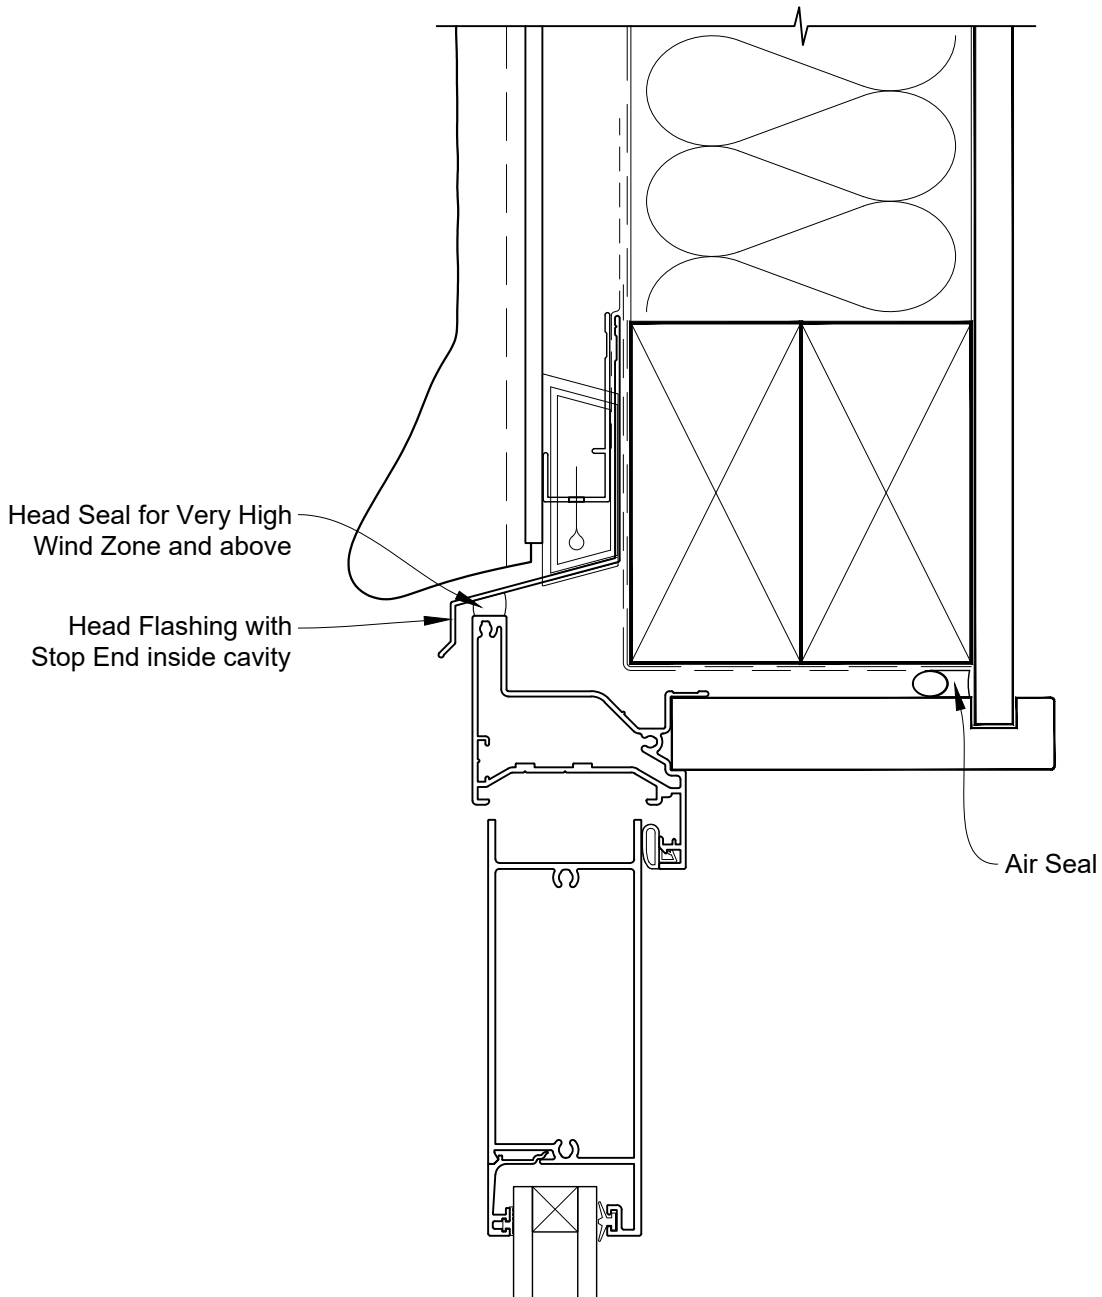

**INSTALLATION DETAIL - FIRST RESIDENTIAL  
HINGED DOOR OPEN OUT ON STUCCO  
CAVITY CONSTRUCTION**

Date: 01.04.19

Scale: 1:2

CAD Ref.: FRHOST-CH

**INSTALLATION DETAIL - FIRST RESIDENTIAL  
HINGED DOOR OPEN OUT ON STUCCO  
CAVITY CONSTRUCTION**

Date: 01.04.19

Scale: 1:2

CAD Ref.: FRHOST-CJ

**INSTALLATION DETAIL - FIRST RESIDENTIAL  
HINGED DOOR OPEN OUT ON STUCCO  
CAVITY CONSTRUCTION**

Date: 01.04.19

Scale: 1:2

CAD Ref.: FRHOST-CS