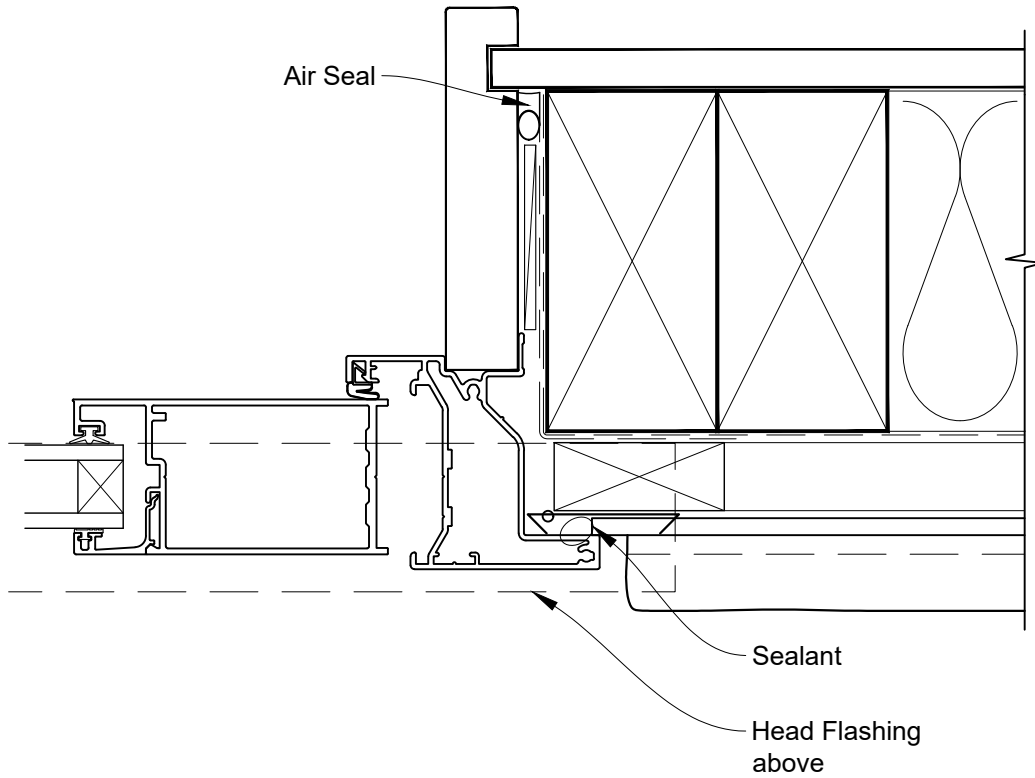

**INSTALLATION DETAIL - FIRST RESIDENTIAL  
HINGED DOOR OPEN OUT ON STUCCO  
CAVITY CONSTRUCTION**

Date: 01.04.19

Scale: 1:2

CAD Ref.: FRHOST-CH

**INSTALLATION DETAIL - FIRST RESIDENTIAL  
HINGED DOOR OPEN OUT ON STUCCO  
CAVITY CONSTRUCTION**

Date: 01.04.19

Scale: 1:2

CAD Ref.: FRHOST-CJ

**INSTALLATION DETAIL - FIRST RESIDENTIAL  
HINGED DOOR OPEN OUT ON STUCCO  
CAVITY CONSTRUCTION**

Date: 01.04.19

Scale: 1:2

CAD Ref.: FRHOST-CS