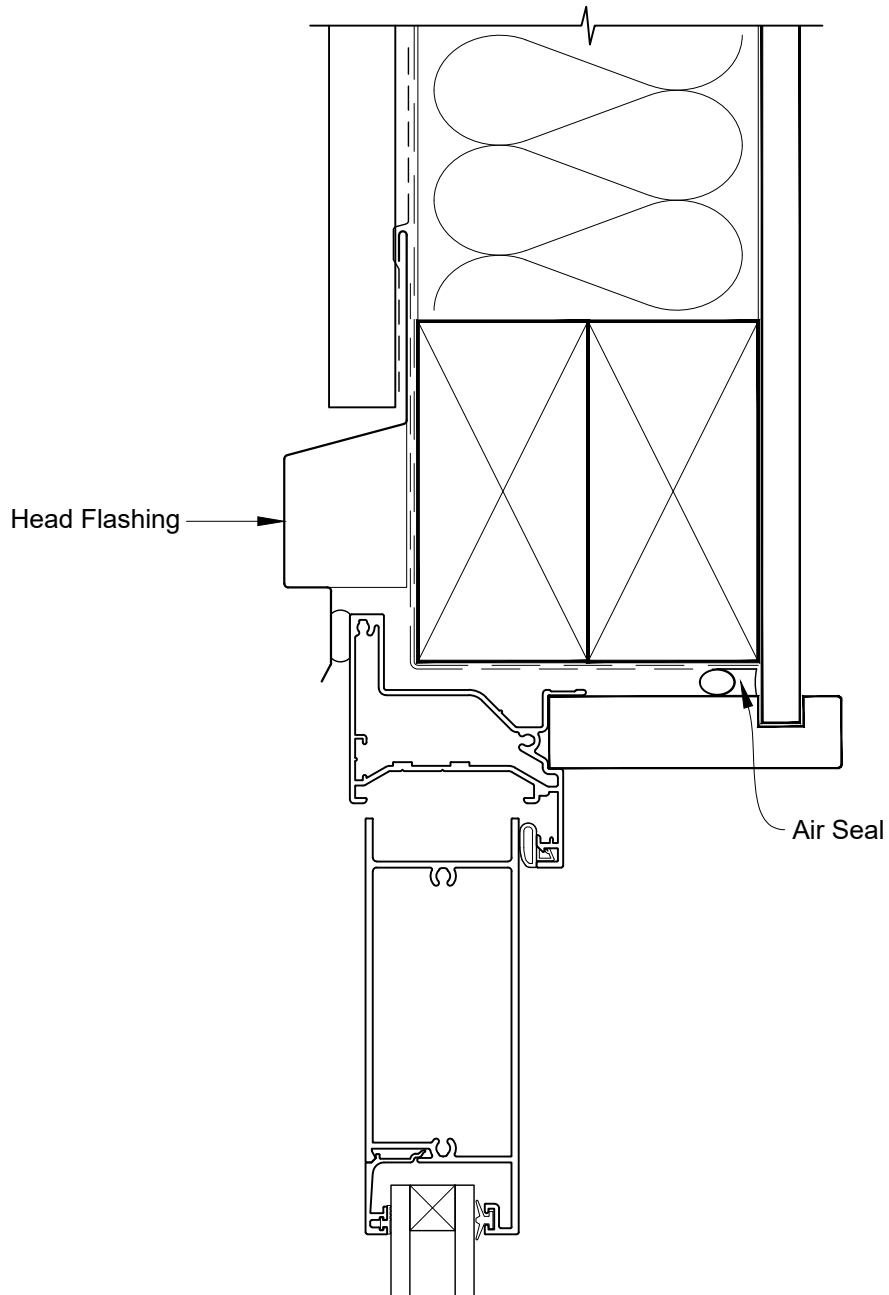

**INSTALLATION DETAIL - FIRST RESIDENTIAL
HINGED DOOR OPEN OUT ON PROFILE METAL
CAVITY CONSTRUCTION**

Date: 01.04.19

Scale: 1:2

CAD Ref.: FRHOPM-CH

**INSTALLATION DETAIL - FIRST RESIDENTIAL
HINGED DOOR OPEN OUT ON PROFILE METAL
CAVITY CONSTRUCTION**

Date: 01.04.19

Scale: 1:2

CAD Ref.: FRHOPM-CJ

**INSTALLATION DETAIL - FIRST RESIDENTIAL
HINGED DOOR OPEN OUT ON PROFILE METAL
CAVITY CONSTRUCTION**

Date: 01.04.19

Scale: 1:2

CAD Ref.: FRHOPM-CS

**INSTALLATION DETAIL - FIRST RESIDENTIAL
HINGED DOOR OPEN OUT ON PROFILE METAL
DIRECT FIXED CLADDING**

Date: 01.04.19

Scale: 1:2

CAD Ref.: FRHOPM-DH

**INSTALLATION DETAIL - FIRST RESIDENTIAL
HINGED DOOR OPEN OUT ON PROFILE METAL
DIRECT FIXED CLADDING**

Date: 01.04.19

Scale: 1:2

CAD Ref.: FRHOPM-DJ

**INSTALLATION DETAIL - FIRST RESIDENTIAL
HINGED DOOR OPEN OUT ON PROFILE METAL
DIRECT FIXED CLADDING**