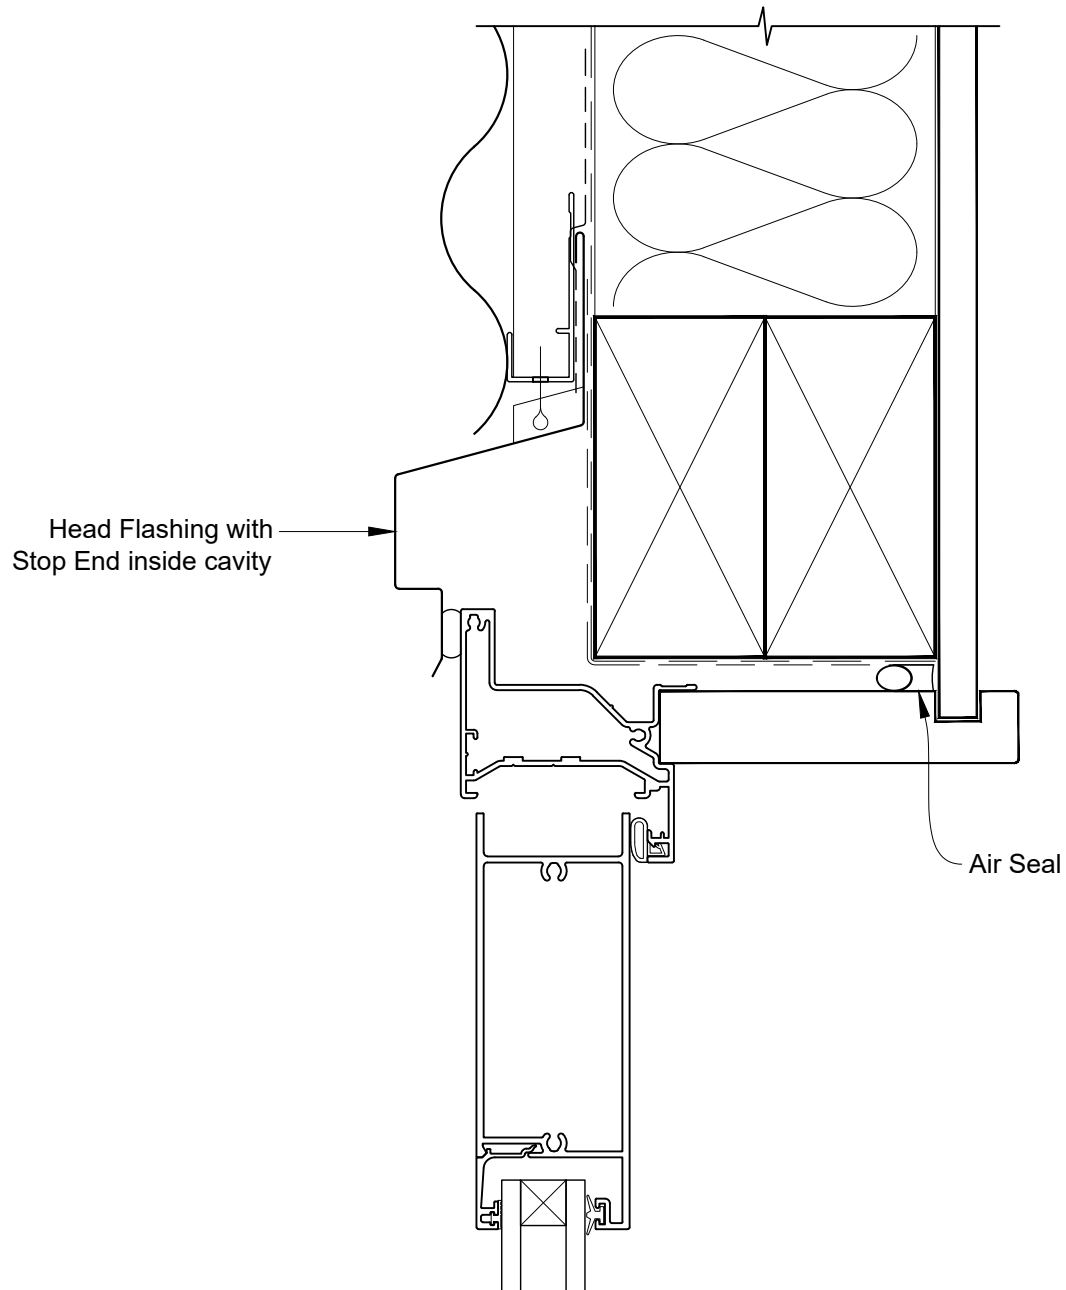

**INSTALLATION DETAIL - FIRST RESIDENTIAL
HINGED DOOR OPEN OUT ON PROFILE METAL
CAVITY CONSTRUCTION**

Date: 01.04.19

Scale: 1:2

CAD Ref.: FRHOPM-CH

**INSTALLATION DETAIL - FIRST RESIDENTIAL
HINGED DOOR OPEN OUT ON PROFILE METAL
CAVITY CONSTRUCTION**

Date: 01.04.19

Scale: 1:2

CAD Ref.: FRHOPM-CJ

**INSTALLATION DETAIL - FIRST RESIDENTIAL
HINGED DOOR OPEN OUT ON PROFILE METAL
CAVITY CONSTRUCTION**

Date: 01.04.19

Scale: 1:2

CAD Ref.: FRHOPM-CS

**INSTALLATION DETAIL - FIRST RESIDENTIAL
HINGED DOOR OPEN OUT ON PROFILE METAL
DIRECT FIXED CLADDING**

Date: 01.04.19

Scale: 1:2

CAD Ref.: FRHOPM-DH

**INSTALLATION DETAIL - FIRST RESIDENTIAL
HINGED DOOR OPEN OUT ON PROFILE METAL
DIRECT FIXED CLADDING**

Date: 01.04.19

Scale: 1:2

CAD Ref.: FRHOPM-DJ

**INSTALLATION DETAIL - FIRST RESIDENTIAL
HINGED DOOR OPEN OUT ON PROFILE METAL
DIRECT FIXED CLADDING**

Date: 01.04.19

Scale: 1:2

CAD Ref.: FRHOPM-DS