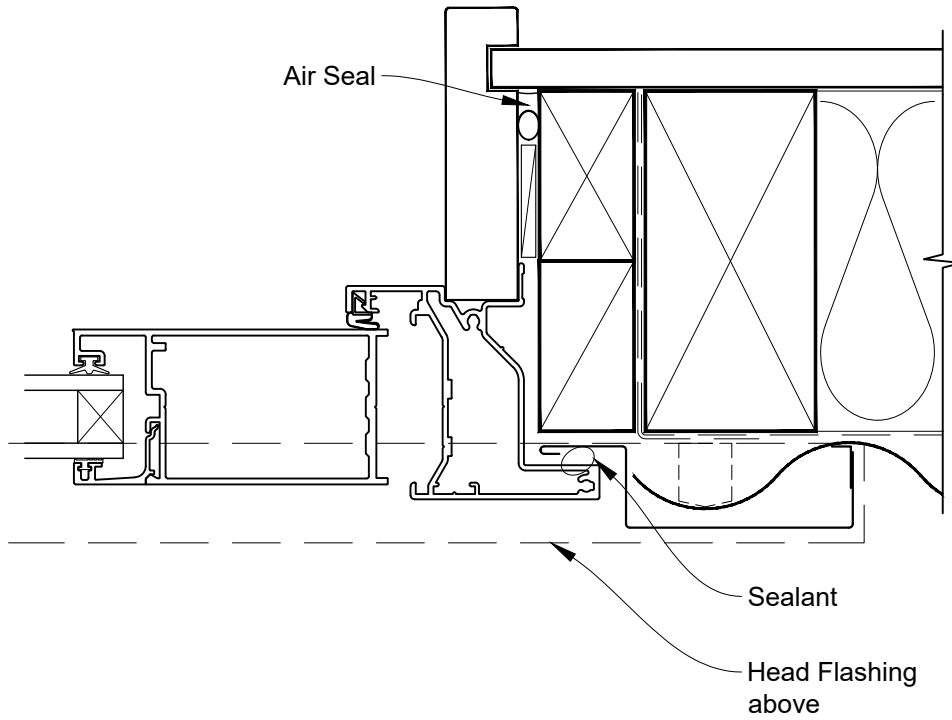

**INSTALLATION DETAIL - FIRST RESIDENTIAL
HINGED DOOR OPEN OUT ON PROFILE METAL
CAVITY CONSTRUCTION**

Date: 01.04.19

Scale: 1:2

CAD Ref.: FRHOPM-CH

**INSTALLATION DETAIL - FIRST RESIDENTIAL
HINGED DOOR OPEN OUT ON PROFILE METAL
CAVITY CONSTRUCTION**

Date: 01.04.19

Scale: 1:2

CAD Ref.: FRHOPM-CJ

**INSTALLATION DETAIL - FIRST RESIDENTIAL
HINGED DOOR OPEN OUT ON PROFILE METAL
CAVITY CONSTRUCTION**

Date: 01.04.19

Scale: 1:2

CAD Ref.: FRHOPM-CS

**INSTALLATION DETAIL - FIRST RESIDENTIAL
HINGED DOOR OPEN OUT ON PROFILE METAL
DIRECT FIXED CLADDING**

Date: 01.04.19

Scale: 1:2

CAD Ref.: FRHOPM-DH

**INSTALLATION DETAIL - FIRST RESIDENTIAL
HINGED DOOR OPEN OUT ON PROFILE METAL
DIRECT FIXED CLADDING**

Date: 01.04.19

Scale: 1:2

CAD Ref.: FRHOPM-DJ

**INSTALLATION DETAIL - FIRST RESIDENTIAL
HINGED DOOR OPEN OUT ON PROFILE METAL
DIRECT FIXED CLADDING**

Date: 01.04.19

Scale: 1:2

CAD Ref.: FRHOPM-DS