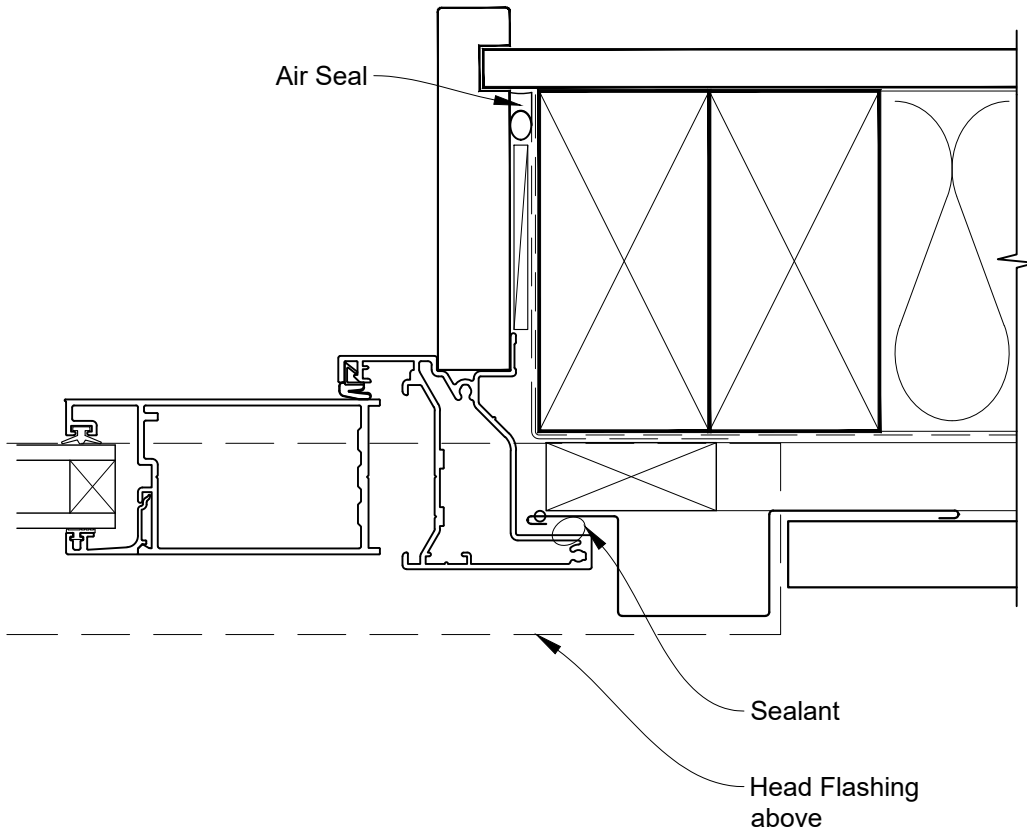

**INSTALLATION DETAIL - FIRST RESIDENTIAL
HINGED DOOR OPEN OUT ON PROFILE METAL
CAVITY CONSTRUCTION**

Date: 01.04.19

Scale: 1:2

CAD Ref.: FRHOPM-CH

**INSTALLATION DETAIL - FIRST RESIDENTIAL
HINGED DOOR OPEN OUT ON PROFILE METAL
CAVITY CONSTRUCTION**

Date: 01.04.19

Scale: 1:2

CAD Ref.: FRHOPM-CJ

**INSTALLATION DETAIL - FIRST RESIDENTIAL
HINGED DOOR OPEN OUT ON PROFILE METAL
CAVITY CONSTRUCTION**

Date: 01.04.19

Scale: 1:2

CAD Ref.: FRHOPM-CS

**INSTALLATION DETAIL - FIRST RESIDENTIAL
HINGED DOOR OPEN OUT ON PROFILE METAL
DIRECT FIXED CLADDING**

Date: 01.04.19

Scale: 1:2

CAD Ref.: FRHOPM-DH

**INSTALLATION DETAIL - FIRST RESIDENTIAL
HINGED DOOR OPEN OUT ON PROFILE METAL
DIRECT FIXED CLADDING**

Date: 01.04.19

Scale: 1:2

CAD Ref.: FRHOPM-DJ

**INSTALLATION DETAIL - FIRST RESIDENTIAL
HINGED DOOR OPEN OUT ON PROFILE METAL
DIRECT FIXED CLADDING**

Date: 01.04.19

Scale: 1:2

CAD Ref.: FRHOPM-DS