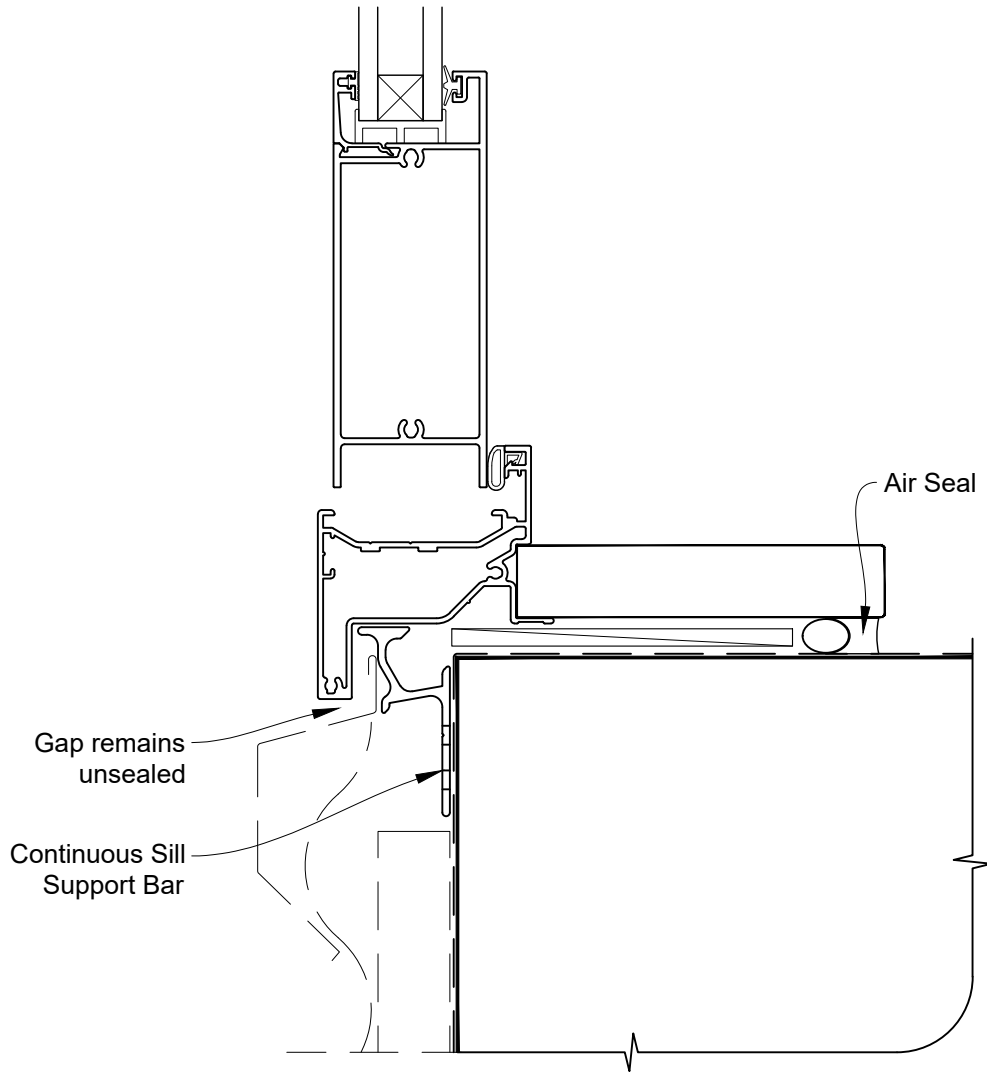

**INSTALLATION DETAIL - FIRST RESIDENTIAL
HINGED DOOR OPEN OUT ON PROFILE METAL
CAVITY CONSTRUCTION**

Date: 01.04.19

Scale: 1:2

CAD Ref.: FRHOPM-CH

**INSTALLATION DETAIL - FIRST RESIDENTIAL
HINGED DOOR OPEN OUT ON PROFILE METAL
CAVITY CONSTRUCTION**

Date: 01.04.19

Scale: 1:2

CAD Ref.: FRHOPM-CJ

**INSTALLATION DETAIL - FIRST RESIDENTIAL
HINGED DOOR OPEN OUT ON PROFILE METAL
CAVITY CONSTRUCTION**

Date: 01.04.19

Scale: 1:2

CAD Ref.: FRHOPM-CS

**INSTALLATION DETAIL - FIRST RESIDENTIAL
HINGED DOOR OPEN OUT ON PROFILE METAL
DIRECT FIXED CLADDING**

Date: 01.04.19

Scale: 1:2

CAD Ref.: FRHOPM-DH

**INSTALLATION DETAIL - FIRST RESIDENTIAL
HINGED DOOR OPEN OUT ON PROFILE METAL
DIRECT FIXED CLADDING**

Date: 01.04.19

Scale: 1:2

CAD Ref.: FRHOPM-DJ

**INSTALLATION DETAIL - FIRST RESIDENTIAL
HINGED DOOR OPEN OUT ON PROFILE METAL
DIRECT FIXED CLADDING**