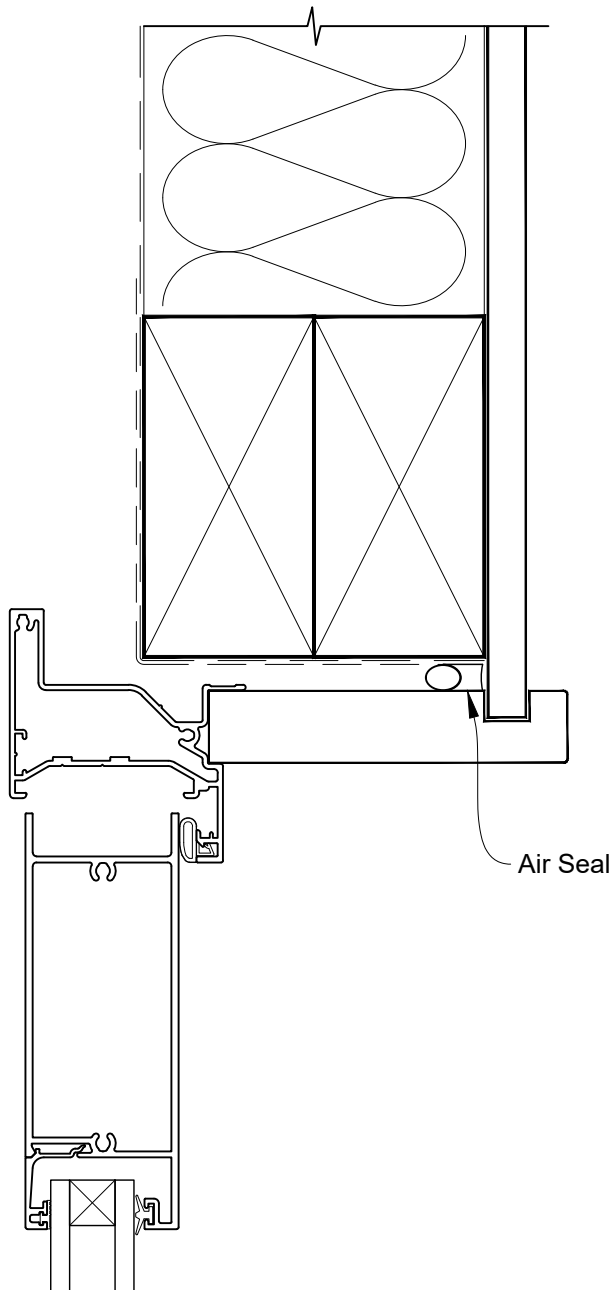

**INSTALLATION DETAIL - FIRST RESIDENTIAL
HINGED DOOR OPEN OUT ON NO CLADDING
CAVITY CONSTRUCTION**

Date: 01.04.19

Scale: 1:2

CAD Ref.: FRHONC-CH

**INSTALLATION DETAIL - FIRST RESIDENTIAL
HINGED DOOR OPEN OUT ON NO CLADDING
CAVITY CONSTRUCTION**

Date: 01.04.19

Scale: 1:2

CAD Ref.: FRHONC-CJ

**INSTALLATION DETAIL - FIRST RESIDENTIAL
HINGED DOOR OPEN OUT ON NO CLADDING
CAVITY CONSTRUCTION**

Date: 01.04.19

Scale: 1:2

CAD Ref.: FRHONC-CS

**INSTALLATION DETAIL - FIRST RESIDENTIAL
HINGED DOOR OPEN OUT ON NO CLADDING
DIRECT FIXED CLADDING**

Date: 01.04.19

Scale: 1:2

CAD Ref.: FRHONC-DS