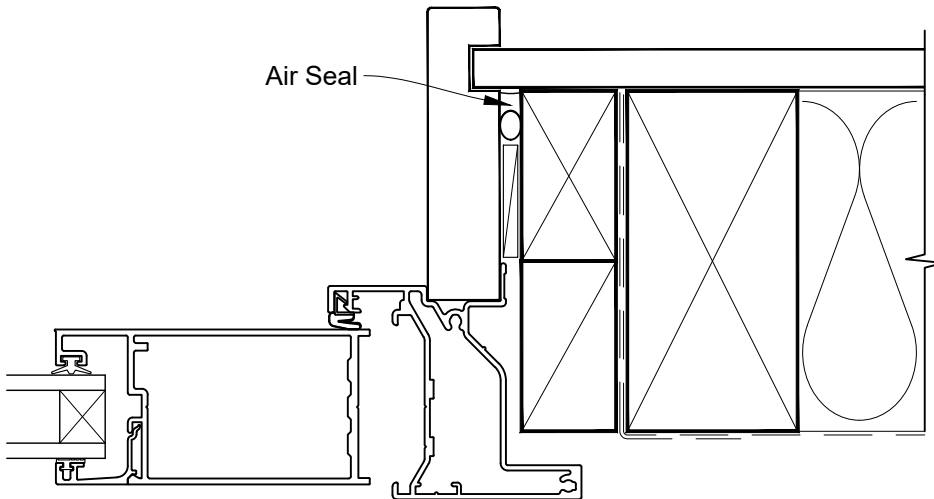

Date: 01.04.19

Scale: 1:2

CAD Ref.: FRHONC-DH

**INSTALLATION DETAIL - FIRST RESIDENTIAL
HINGED DOOR OPEN OUT ON NO CLADDING
DIRECT FIXED CLADDING**

Date: 01.04.19

Scale: 1:2

CAD Ref.: FRHONC-DJ

**INSTALLATION DETAIL - FIRST RESIDENTIAL
HINGED DOOR OPEN OUT ON NO CLADDING
DIRECT FIXED CLADDING**

Date: 01.04.19

Scale: 1:2

CAD Ref.: FRHONC-DS