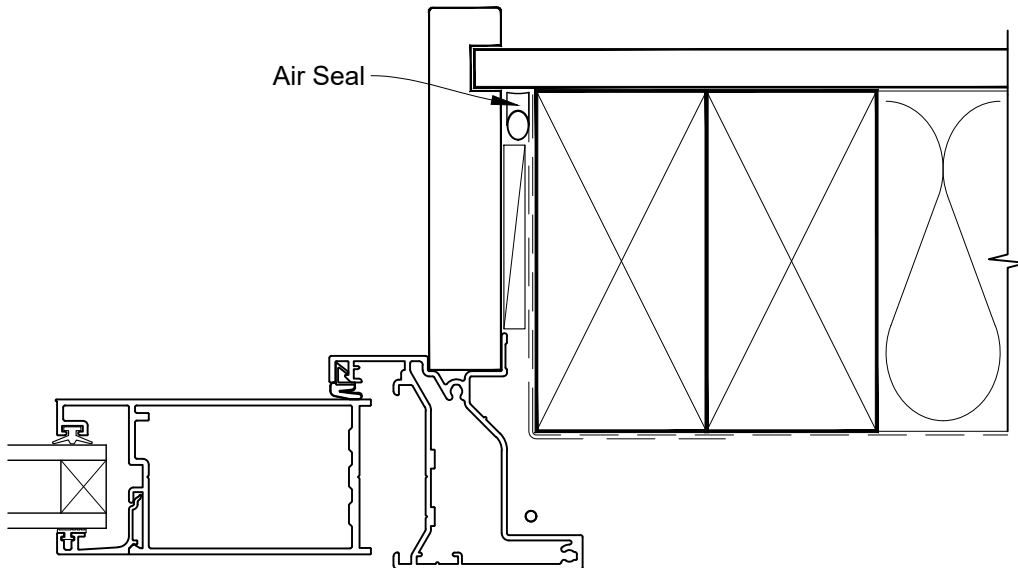

**INSTALLATION DETAIL - FIRST RESIDENTIAL
HINGED DOOR OPEN OUT ON NO CLADDING
CAVITY CONSTRUCTION**

Date: 01.04.19

Scale: 1:2

CAD Ref.: FRHONC-CH

**INSTALLATION DETAIL - FIRST RESIDENTIAL
HINGED DOOR OPEN OUT ON NO CLADDING
CAVITY CONSTRUCTION**

Date: 01.04.19

Scale: 1:2

CAD Ref.: FRHONC-CJ

**INSTALLATION DETAIL - FIRST RESIDENTIAL
HINGED DOOR OPEN OUT ON NO CLADDING
CAVITY CONSTRUCTION**

Date: 01.04.19

Scale: 1:2

CAD Ref.: FRHONC-CS

**INSTALLATION DETAIL - FIRST RESIDENTIAL
HINGED DOOR OPEN OUT ON NO CLADDING
DIRECT FIXED CLADDING**