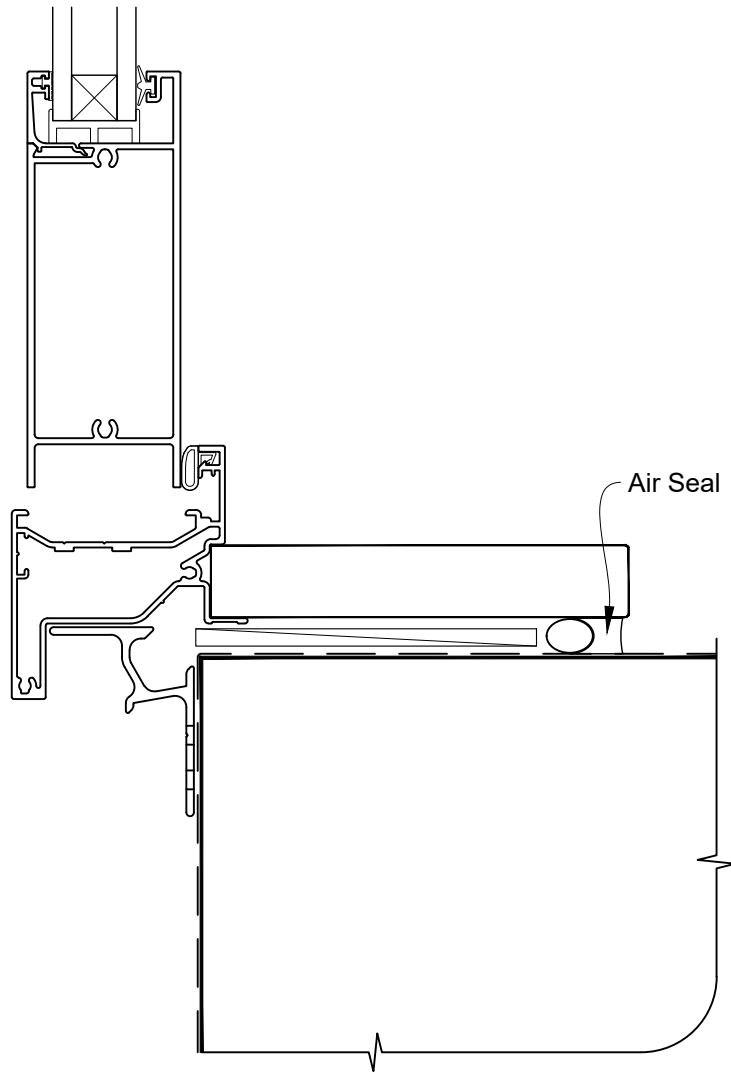

Date: 01.04.19

Scale: 1:2

CAD Ref.: FRHONC-CJ

**INSTALLATION DETAIL - FIRST RESIDENTIAL
HINGED DOOR OPEN OUT ON NO CLADDING
CAVITY CONSTRUCTION**

Date: 01.04.19

Scale: 1:2

CAD Ref.: FRHONC-CS

**INSTALLATION DETAIL - FIRST RESIDENTIAL
HINGED DOOR OPEN OUT ON NO CLADDING
DIRECT FIXED CLADDING**

Date: 01.04.19

Scale: 1:2

CAD Ref.: FRHONC-DH

**INSTALLATION DETAIL - FIRST RESIDENTIAL
HINGED DOOR OPEN OUT ON NO CLADDING
DIRECT FIXED CLADDING**

Date: 01.04.19

Scale: 1:2

CAD Ref.: FRHONC-DJ

**INSTALLATION DETAIL - FIRST RESIDENTIAL
HINGED DOOR OPEN OUT ON NO CLADDING
DIRECT FIXED CLADDING**

Date: 01.04.19

Scale: 1:2

CAD Ref.: FRHONC-DS