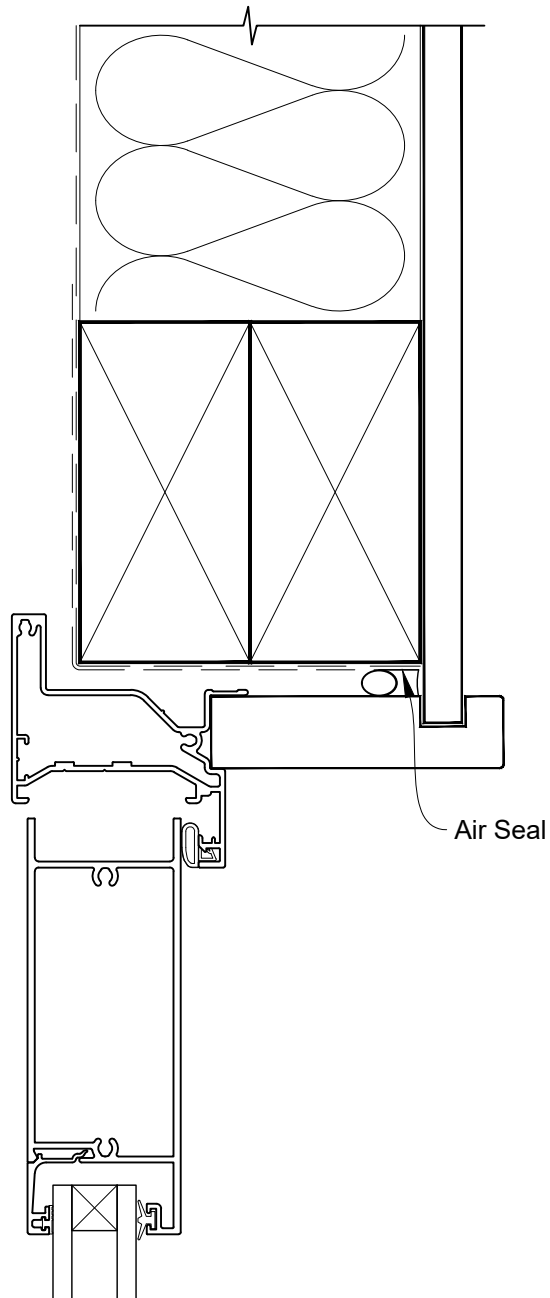

Date: 01.04.19

Scale: 1:2

CAD Ref.: FRHONC-CJ

**INSTALLATION DETAIL - FIRST RESIDENTIAL
HINGED DOOR OPEN OUT ON NO CLADDING
CAVITY CONSTRUCTION**

Date: 01.04.19

Scale: 1:2

CAD Ref.: FRHONC-CS

**INSTALLATION DETAIL - FIRST RESIDENTIAL
HINGED DOOR OPEN OUT ON NO CLADDING
DIRECT FIXED CLADDING**

Date: 01.04.19

Scale: 1:2

CAD Ref.: FRHONC-DH

**INSTALLATION DETAIL - FIRST RESIDENTIAL
HINGED DOOR OPEN OUT ON NO CLADDING
DIRECT FIXED CLADDING**

Date: 01.04.19

Scale: 1:2

CAD Ref.: FRHONC-DJ

**INSTALLATION DETAIL - FIRST RESIDENTIAL
HINGED DOOR OPEN OUT ON NO CLADDING
DIRECT FIXED CLADDING**

Date: 01.04.19

Scale: 1:2

CAD Ref.: FRHONC-DS