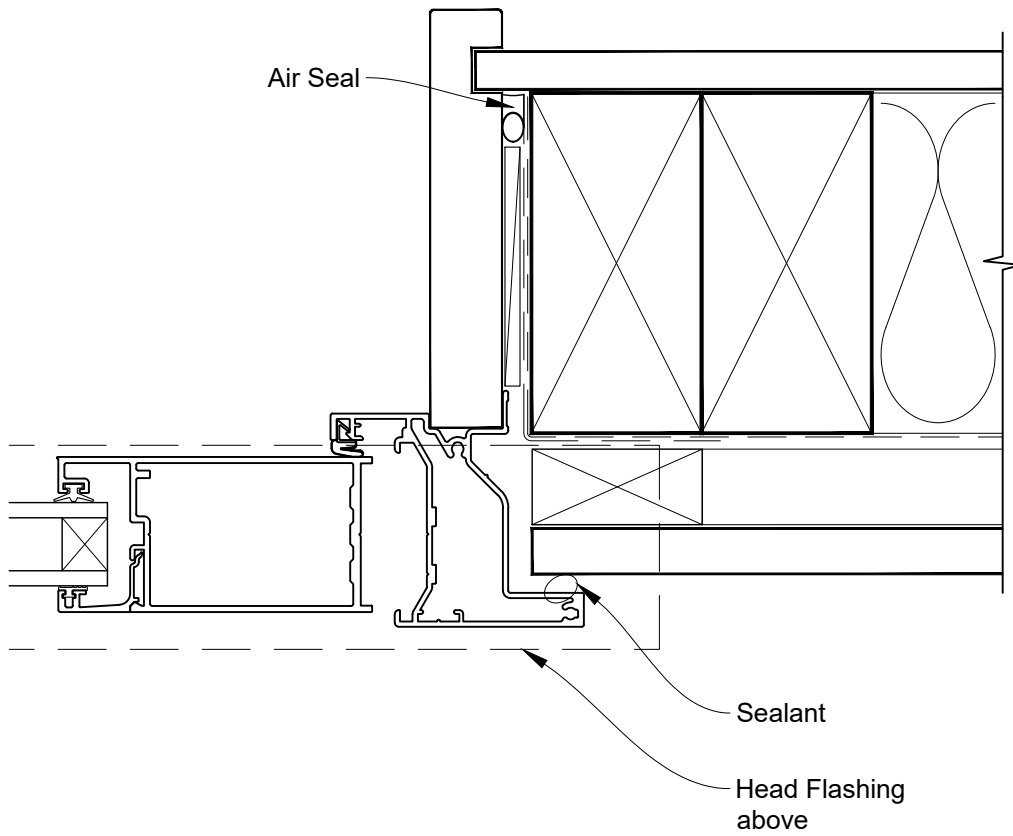

**INSTALLATION DETAIL - FIRST RESIDENTIAL
HINGED DOOR OPEN OUT ON FLAT SHEET
CAVITY CONSTRUCTION**

Date: 01.04.19

Scale: 1:2

CAD Ref.: FRHOFS-CH

**INSTALLATION DETAIL - FIRST RESIDENTIAL
HINGED DOOR OPEN OUT ON FLAT SHEET
CAVITY CONSTRUCTION**

Date: 01.04.19

Scale: 1:2

CAD Ref.: FRHOFS-CJ

**INSTALLATION DETAIL - FIRST RESIDENTIAL
HINGED DOOR OPEN OUT ON FLAT SHEET
CAVITY CONSTRUCTION**

Date: 01.04.19

Scale: 1:2

CAD Ref.: FRHOFS-CS

**INSTALLATION DETAIL - FIRST RESIDENTIAL
HINGED DOOR OPEN OUT ON FLAT SHEET
DIRECT FIXED CLADDING**

Date: 01.04.19

Scale: 1:2

CAD Ref.: FRHOFS-DS