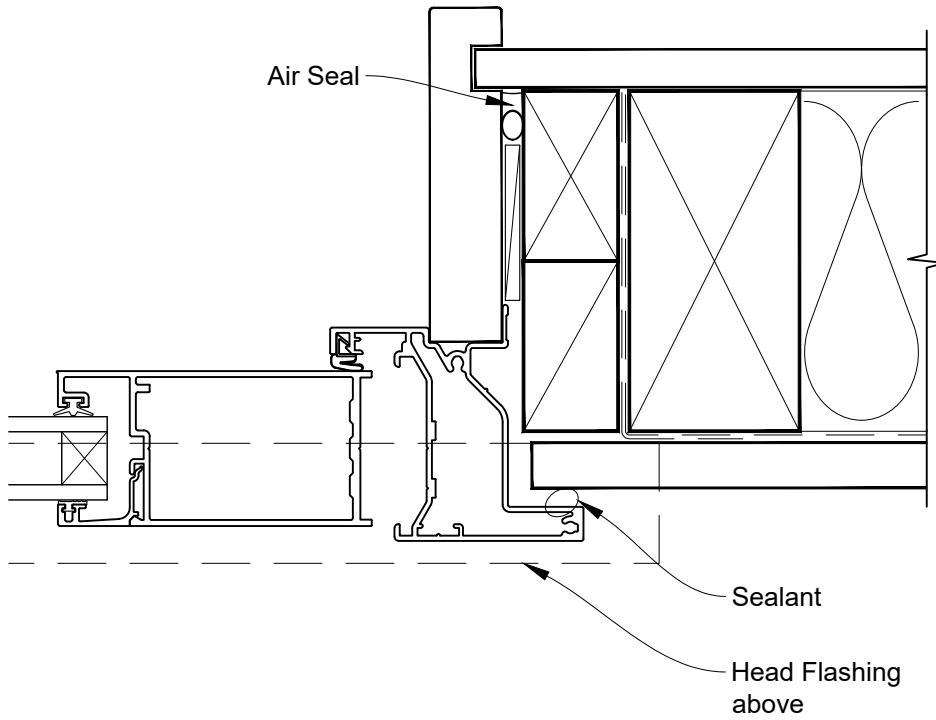

Date: 01.04.19

Scale: 1:2

CAD Ref.: FRHOF5-DH

**INSTALLATION DETAIL - FIRST RESIDENTIAL
HINGED DOOR OPEN OUT ON FLAT SHEET
DIRECT FIXED CLADDING**

Date: 01.04.19

Scale: 1:2

CAD Ref.: FRHOFS-DJ

**INSTALLATION DETAIL - FIRST RESIDENTIAL
HINGED DOOR OPEN OUT ON FLAT SHEET
DIRECT FIXED CLADDING**

Date: 01.04.19

Scale: 1:2

CAD Ref.: FRHOFS-DS