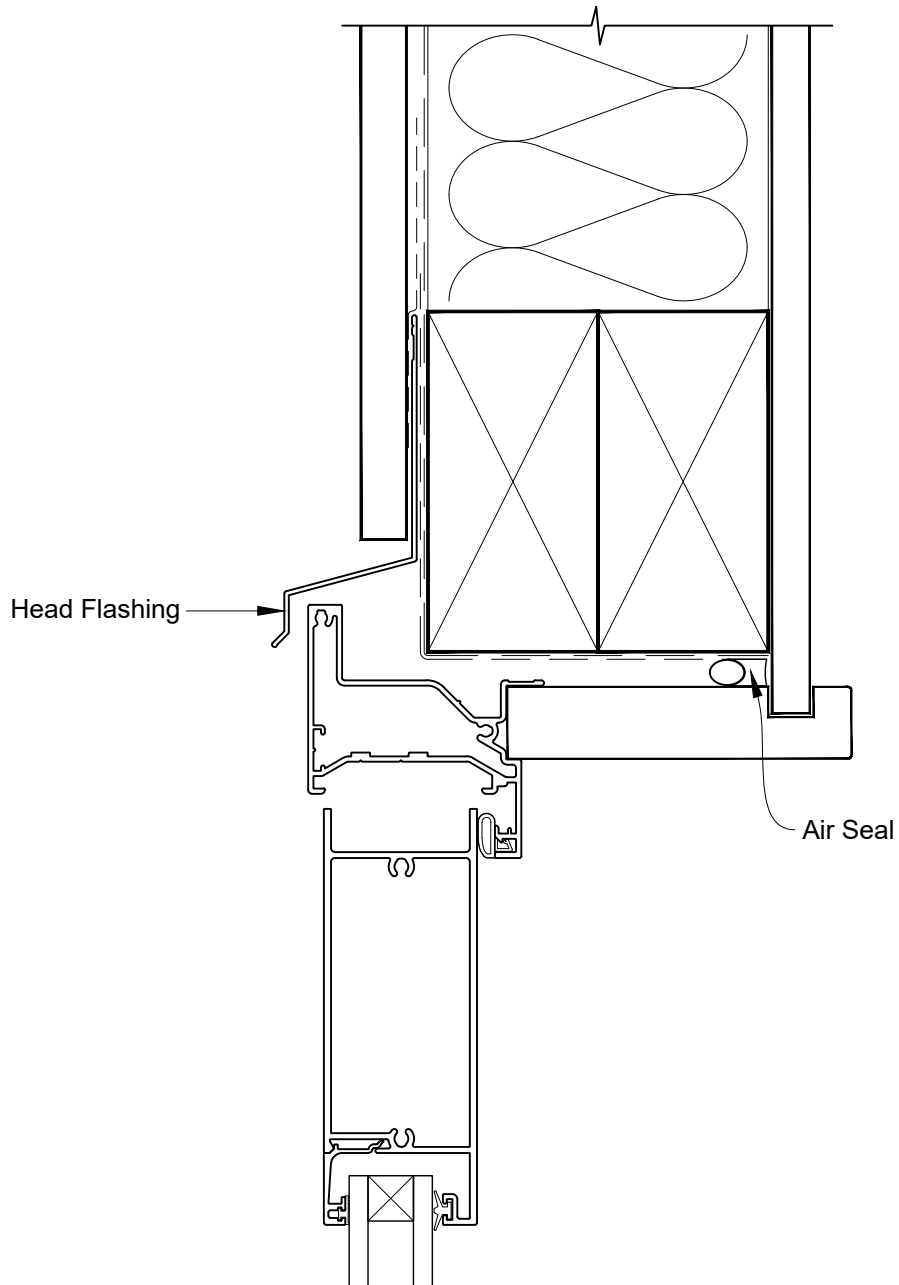

**INSTALLATION DETAIL - FIRST RESIDENTIAL
HINGED DOOR OPEN OUT ON FLAT SHEET
CAVITY CONSTRUCTION**

Date: 01.04.19

Scale: 1:2

CAD Ref.: FRHOFS-CH

**INSTALLATION DETAIL - FIRST RESIDENTIAL
HINGED DOOR OPEN OUT ON FLAT SHEET
CAVITY CONSTRUCTION**

Date: 01.04.19

Scale: 1:2

CAD Ref.: FRHOFS-CJ

**INSTALLATION DETAIL - FIRST RESIDENTIAL
HINGED DOOR OPEN OUT ON FLAT SHEET
CAVITY CONSTRUCTION**

Date: 01.04.19

Scale: 1:2

CAD Ref.: FRHOFS-CS

**INSTALLATION DETAIL - FIRST RESIDENTIAL
HINGED DOOR OPEN OUT ON FLAT SHEET
DIRECT FIXED CLADDING**

Date: 01.04.19

Scale: 1:2

CAD Ref.: FRHOF5-DH

**INSTALLATION DETAIL - FIRST RESIDENTIAL
HINGED DOOR OPEN OUT ON FLAT SHEET
DIRECT FIXED CLADDING**

Date: 01.04.19

Scale: 1:2

CAD Ref.: FRHOFS-DJ

**INSTALLATION DETAIL - FIRST RESIDENTIAL
HINGED DOOR OPEN OUT ON FLAT SHEET
DIRECT FIXED CLADDING**

Date: 01.04.19

Scale: 1:2

CAD Ref.: FRHOFS-DS