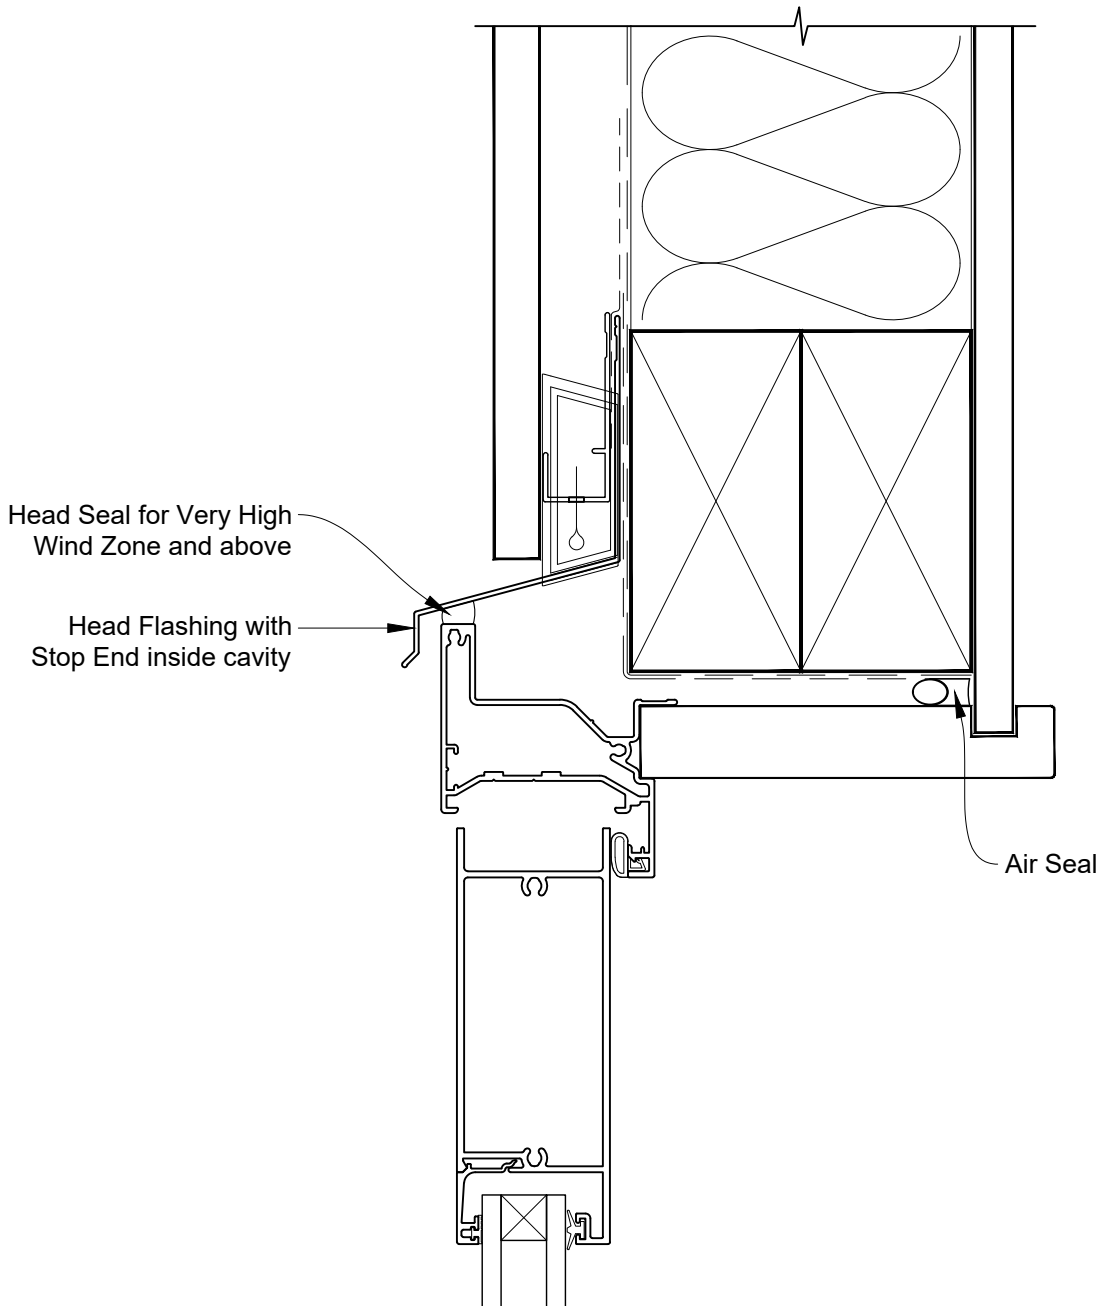

**INSTALLATION DETAIL - FIRST RESIDENTIAL
HINGED DOOR OPEN OUT ON FLAT SHEET
CAVITY CONSTRUCTION**

Date: 01.04.19

Scale: 1:2

CAD Ref.: FRHOFS-CH

**INSTALLATION DETAIL - FIRST RESIDENTIAL
HINGED DOOR OPEN OUT ON FLAT SHEET
CAVITY CONSTRUCTION**

Date: 01.04.19

Scale: 1:2

CAD Ref.: FRHOFS-CJ

**INSTALLATION DETAIL - FIRST RESIDENTIAL
HINGED DOOR OPEN OUT ON FLAT SHEET
CAVITY CONSTRUCTION**

Date: 01.04.19

Scale: 1:2

CAD Ref.: FRHOFS-CS

**INSTALLATION DETAIL - FIRST RESIDENTIAL
HINGED DOOR OPEN OUT ON FLAT SHEET
DIRECT FIXED CLADDING**

Date: 01.04.19

Scale: 1:2

CAD Ref.: FRHOFS-DS