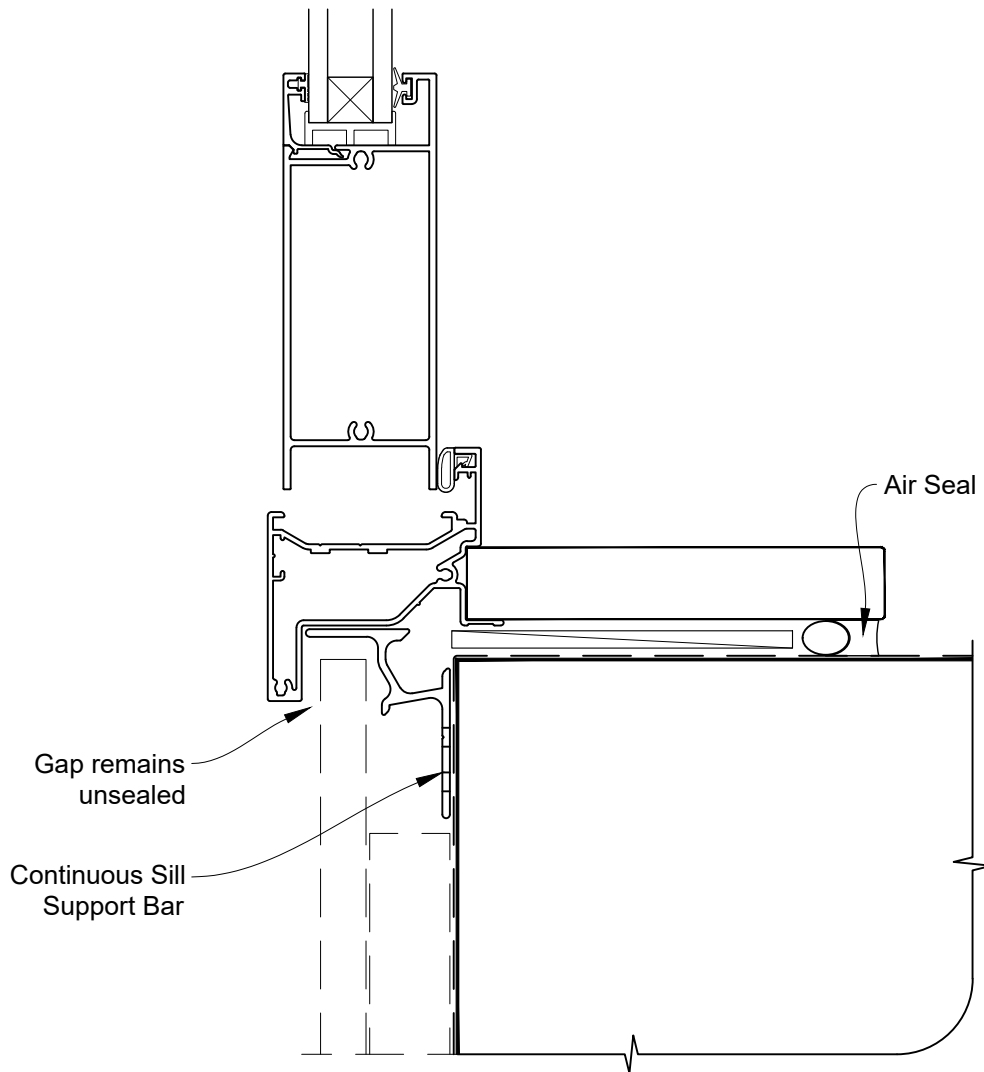

Date: 01.04.19

Scale: 1:2

CAD Ref.: FRHOFS-CJ

**INSTALLATION DETAIL - FIRST RESIDENTIAL
HINGED DOOR OPEN OUT ON FLAT SHEET
CAVITY CONSTRUCTION**

Date: 01.04.19

Scale: 1:2

CAD Ref.: FRHOFS-CS

**INSTALLATION DETAIL - FIRST RESIDENTIAL
HINGED DOOR OPEN OUT ON FLAT SHEET
DIRECT FIXED CLADDING**

Date: 01.04.19

Scale: 1:2

CAD Ref.: FRHOFS-DS