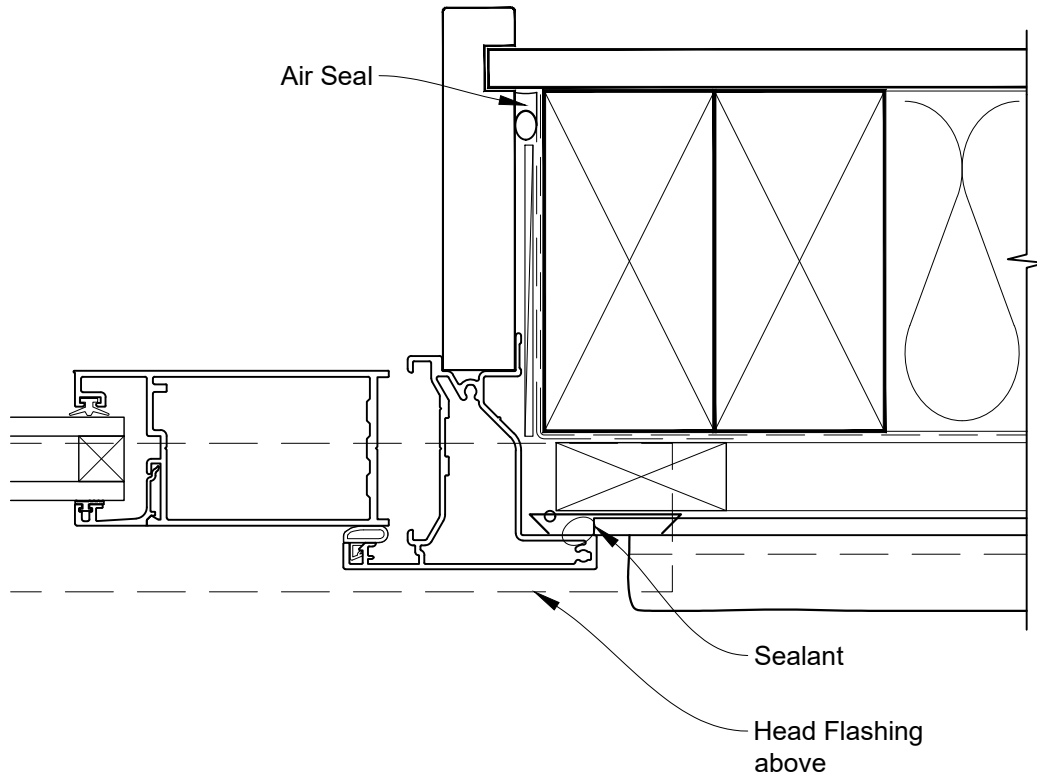

**INSTALLATION DETAIL - FIRST RESIDENTIAL  
HINGED DOOR OPEN IN ON STUCCO  
CAVITY CONSTRUCTION**

Date: 01.04.19

Scale: 1:2

CAD Ref.: FRHIST-CH

**INSTALLATION DETAIL - FIRST RESIDENTIAL  
HINGED DOOR OPEN IN ON STUCCO  
CAVITY CONSTRUCTION**

Date: 01.04.19

Scale: 1:2

CAD Ref.: FRHIST-CJ

**INSTALLATION DETAIL - FIRST RESIDENTIAL  
HINGED DOOR OPEN IN ON STUCCO  
CAVITY CONSTRUCTION**

Date: 01.04.19

Scale: 1:2

CAD Ref.: FRHIST-CS