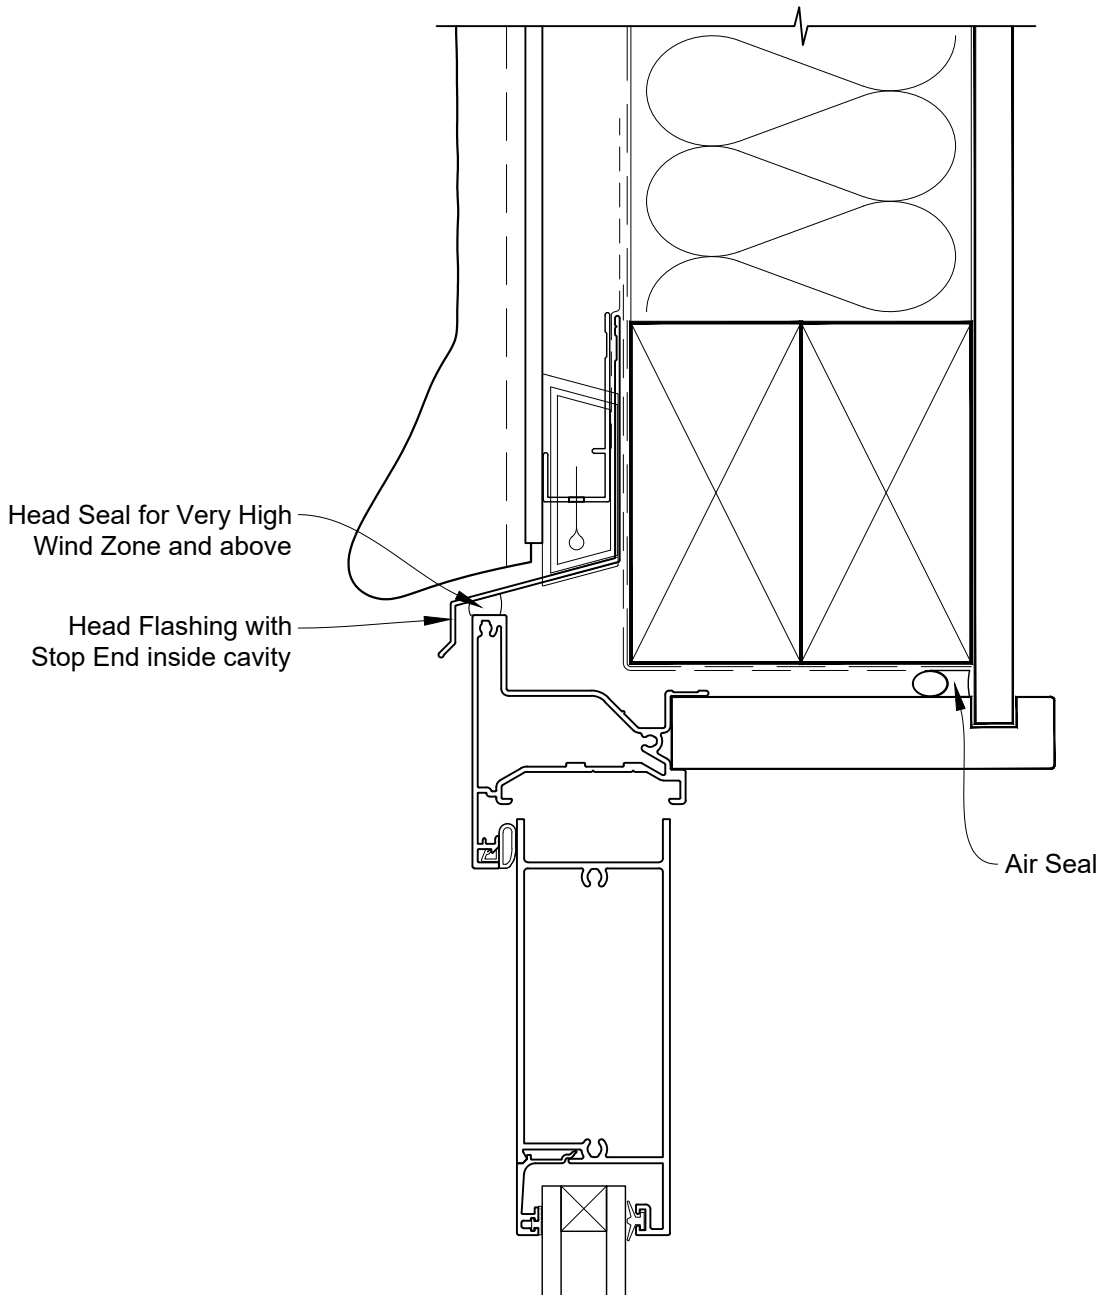

**INSTALLATION DETAIL - FIRST RESIDENTIAL  
HINGED DOOR OPEN IN ON STUCCO  
CAVITY CONSTRUCTION**

Date: 01.04.19

Scale: 1:2

CAD Ref.: FRHIST-CH

**INSTALLATION DETAIL - FIRST RESIDENTIAL  
HINGED DOOR OPEN IN ON STUCCO  
CAVITY CONSTRUCTION**

Date: 01.04.19

Scale: 1:2

CAD Ref.: FRHIST-CJ

**INSTALLATION DETAIL - FIRST RESIDENTIAL  
HINGED DOOR OPEN IN ON STUCCO  
CAVITY CONSTRUCTION**

Date: 01.04.19

Scale: 1:2

CAD Ref.: FRHIST-CS