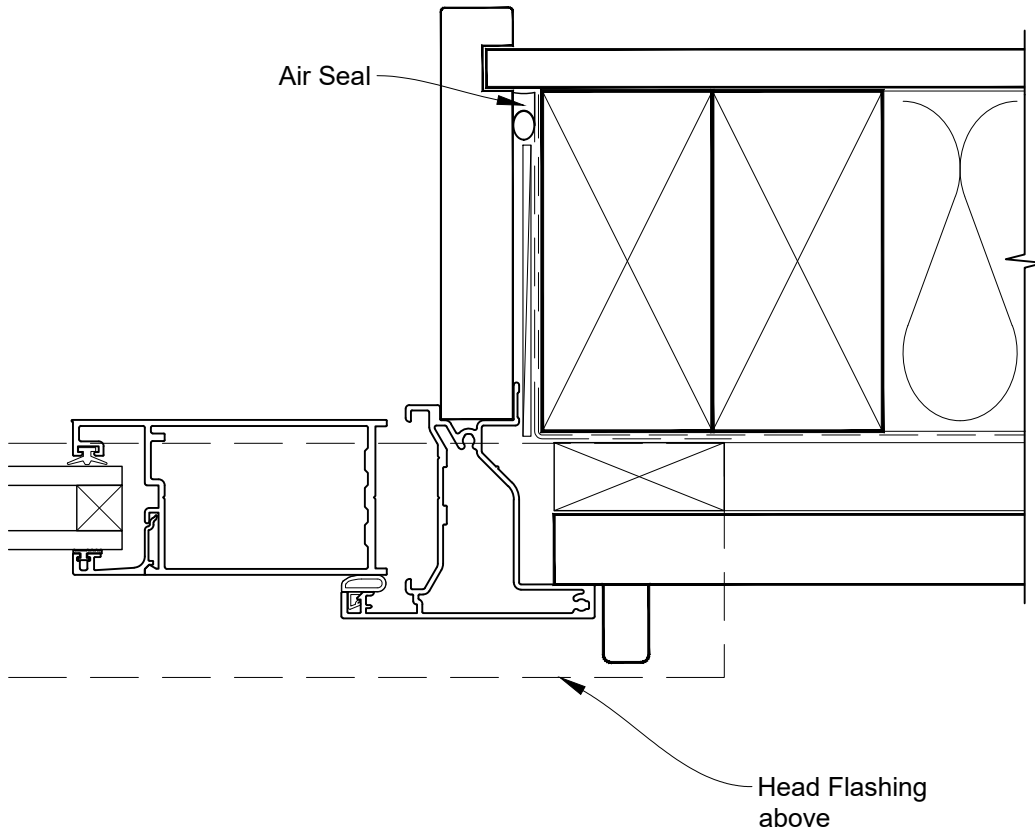

**INSTALLATION DETAIL - FIRST RESIDENTIAL
HINGED DOOR OPEN IN ON RUSTICATED WEATHERBOARD
CAVITY CONSTRUCTION**

Date: 01.04.19

Scale: 1:2

CAD Ref.: FRHIRW-MODEL

**INSTALLATION DETAIL - FIRST RESIDENTIAL
HINGED DOOR OPEN IN ON RUSTICATED WEATHERBOARD
CAVITY CONSTRUCTION**

Date: 01.04.19

Scale: 1:2

CAD Ref.: FRHIRW-MODEL

**INSTALLATION DETAIL - FIRST RESIDENTIAL
HINGED DOOR OPEN IN ON RUSTICATED WEATHERBOARD
CAVITY CONSTRUCTION**

Date: 01.04.19

Scale: 1:2

CAD Ref.: FRHIRW-MODEL

**INSTALLATION DETAIL - FIRST RESIDENTIAL
HINGED DOOR OPEN IN ON RUSTICATED WEATHERBOARD
DIRECT FIXED CLADDING**

Date: 01.04.19

Scale: 1:2

CAD Ref.: FRHIRW-MODEL

**INSTALLATION DETAIL - FIRST RESIDENTIAL
HINGED DOOR OPEN IN ON RUSTICATED WEATHERBOARD
DIRECT FIXED CLADDING**