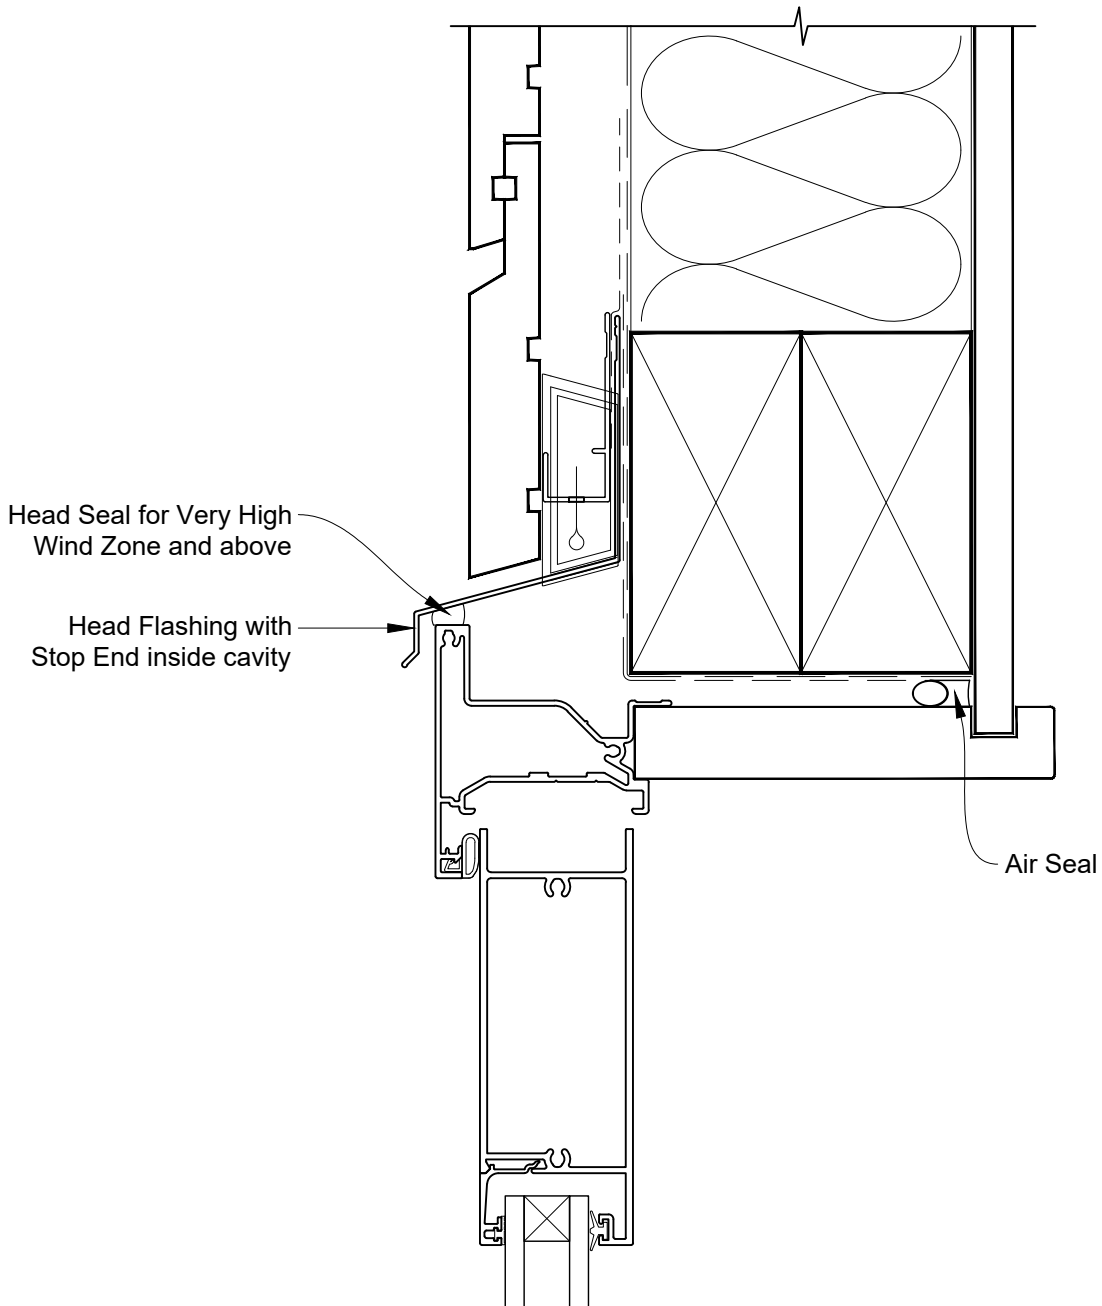

**INSTALLATION DETAIL - FIRST RESIDENTIAL
HINGED DOOR OPEN IN ON RUSTICATED WEATHERBOARD
CAVITY CONSTRUCTION**

Date: 01.04.19

Scale: 1:2

CAD Ref.: FRHIRW-MODEL

**INSTALLATION DETAIL - FIRST RESIDENTIAL
HINGED DOOR OPEN IN ON RUSTICATED WEATHERBOARD
CAVITY CONSTRUCTION**

Date: 01.04.19

Scale: 1:2

CAD Ref.: FRHIRW-MODEL

**INSTALLATION DETAIL - FIRST RESIDENTIAL
HINGED DOOR OPEN IN ON RUSTICATED WEATHERBOARD
CAVITY CONSTRUCTION**

Date: 01.04.19

Scale: 1:2

CAD Ref.: FRHIRW-MODEL

**INSTALLATION DETAIL - FIRST RESIDENTIAL
HINGED DOOR OPEN IN ON RUSTICATED WEATHERBOARD
DIRECT FIXED CLADDING**

Date: 01.04.19

Scale: 1:2

CAD Ref.: FRHIRW-MODEL

**INSTALLATION DETAIL - FIRST RESIDENTIAL
HINGED DOOR OPEN IN ON RUSTICATED WEATHERBOARD
DIRECT FIXED CLADDING**