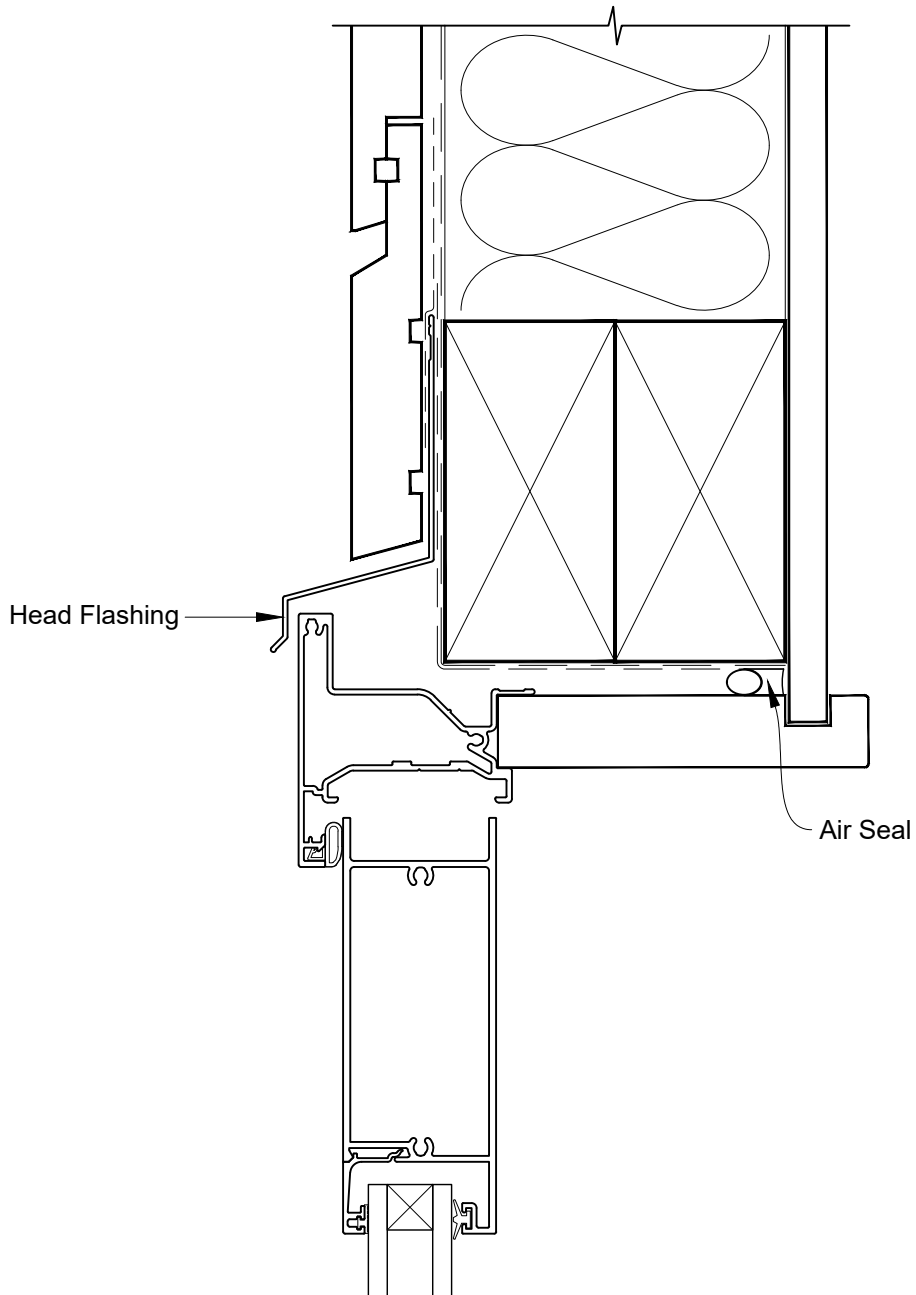

**INSTALLATION DETAIL - FIRST RESIDENTIAL
HINGED DOOR OPEN IN ON RUSTICATED WEATHERBOARD
CAVITY CONSTRUCTION**

Date: 01.04.19

Scale: 1:2

CAD Ref.: FRHIRW-MODEL

**INSTALLATION DETAIL - FIRST RESIDENTIAL
HINGED DOOR OPEN IN ON RUSTICATED WEATHERBOARD
CAVITY CONSTRUCTION**

Date: 01.04.19

Scale: 1:2

CAD Ref.: FRHIRW-MODEL

**INSTALLATION DETAIL - FIRST RESIDENTIAL
HINGED DOOR OPEN IN ON RUSTICATED WEATHERBOARD
CAVITY CONSTRUCTION**

Date: 01.04.19

Scale: 1:2

CAD Ref.: FRHIRW-MODEL

**INSTALLATION DETAIL - FIRST RESIDENTIAL
HINGED DOOR OPEN IN ON RUSTICATED WEATHERBOARD
DIRECT FIXED CLADDING**

Date: 01.04.19

Scale: 1:2

CAD Ref.: FRHIRW-MODEL

**INSTALLATION DETAIL - FIRST RESIDENTIAL
HINGED DOOR OPEN IN ON RUSTICATED WEATHERBOARD
DIRECT FIXED CLADDING**