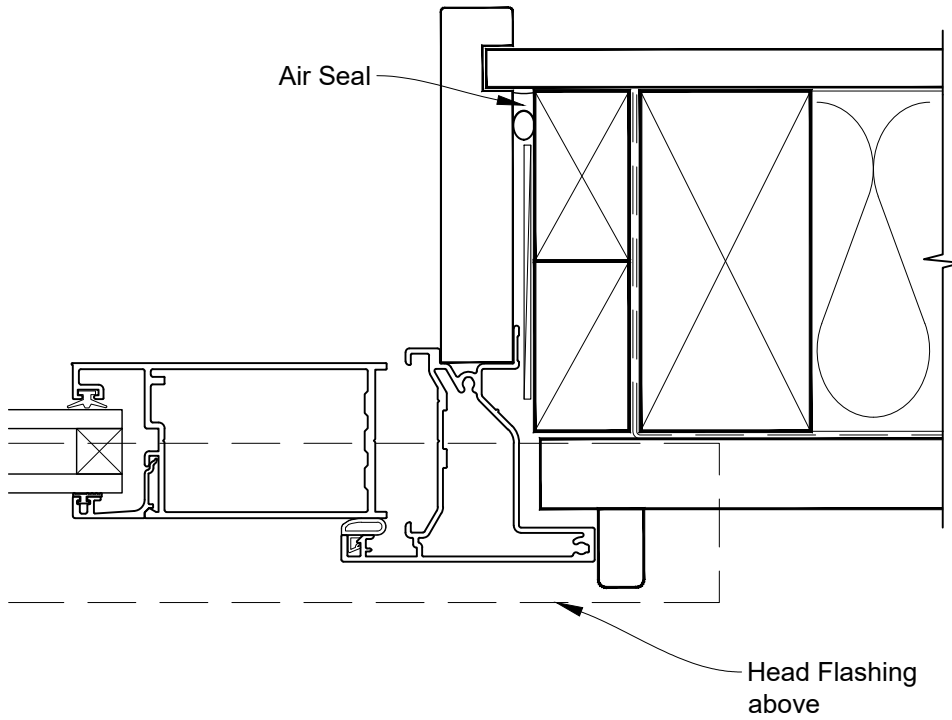

**INSTALLATION DETAIL - FIRST RESIDENTIAL
HINGED DOOR OPEN IN ON RUSTICATED WEATHERBOARD
DIRECT FIXED CLADDING**

Date: 01.04.19

Scale: 1:2

CAD Ref.: FRHIRW-MODEL

**INSTALLATION DETAIL - FIRST RESIDENTIAL
HINGED DOOR OPEN IN ON RUSTICATED WEATHERBOARD
DIRECT FIXED CLADDING**

Date: 01.04.19

Scale: 1:2

CAD Ref.: FRHIRW-MODEL

**INSTALLATION DETAIL - FIRST RESIDENTIAL
HINGED DOOR OPEN IN ON RUSTICATED WEATHERBOARD
DIRECT FIXED CLADDING**

Date: 01.04.19

Scale: 1:2

CAD Ref.: FRHIRW-MODEL