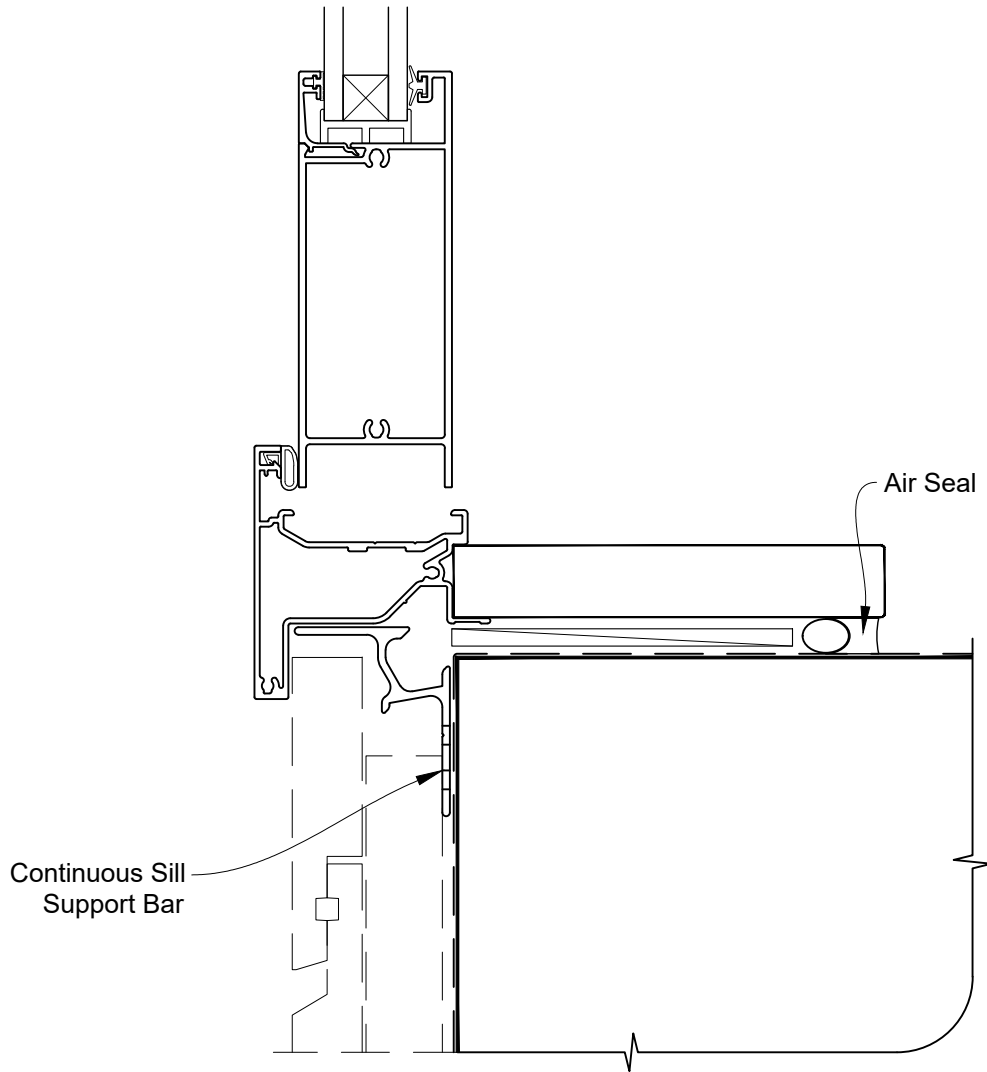

**INSTALLATION DETAIL - FIRST RESIDENTIAL
HINGED DOOR OPEN IN ON RUSTICATED WEATHERBOARD
CAVITY CONSTRUCTION**

Date: 01.04.19

Scale: 1:2

CAD Ref.: FRHIRW-MODEL

**INSTALLATION DETAIL - FIRST RESIDENTIAL
HINGED DOOR OPEN IN ON RUSTICATED WEATHERBOARD
CAVITY CONSTRUCTION**

Date: 01.04.19

Scale: 1:2

CAD Ref.: FRHIRW-MODEL

**INSTALLATION DETAIL - FIRST RESIDENTIAL
HINGED DOOR OPEN IN ON RUSTICATED WEATHERBOARD
CAVITY CONSTRUCTION**

Date: 01.04.19

Scale: 1:2

CAD Ref.: FRHIRW-MODEL

**INSTALLATION DETAIL - FIRST RESIDENTIAL
HINGED DOOR OPEN IN ON RUSTICATED WEATHERBOARD
DIRECT FIXED CLADDING**

Date: 01.04.19

Scale: 1:2

CAD Ref.: FRHIRW-MODEL

**INSTALLATION DETAIL - FIRST RESIDENTIAL
HINGED DOOR OPEN IN ON RUSTICATED WEATHERBOARD
DIRECT FIXED CLADDING**