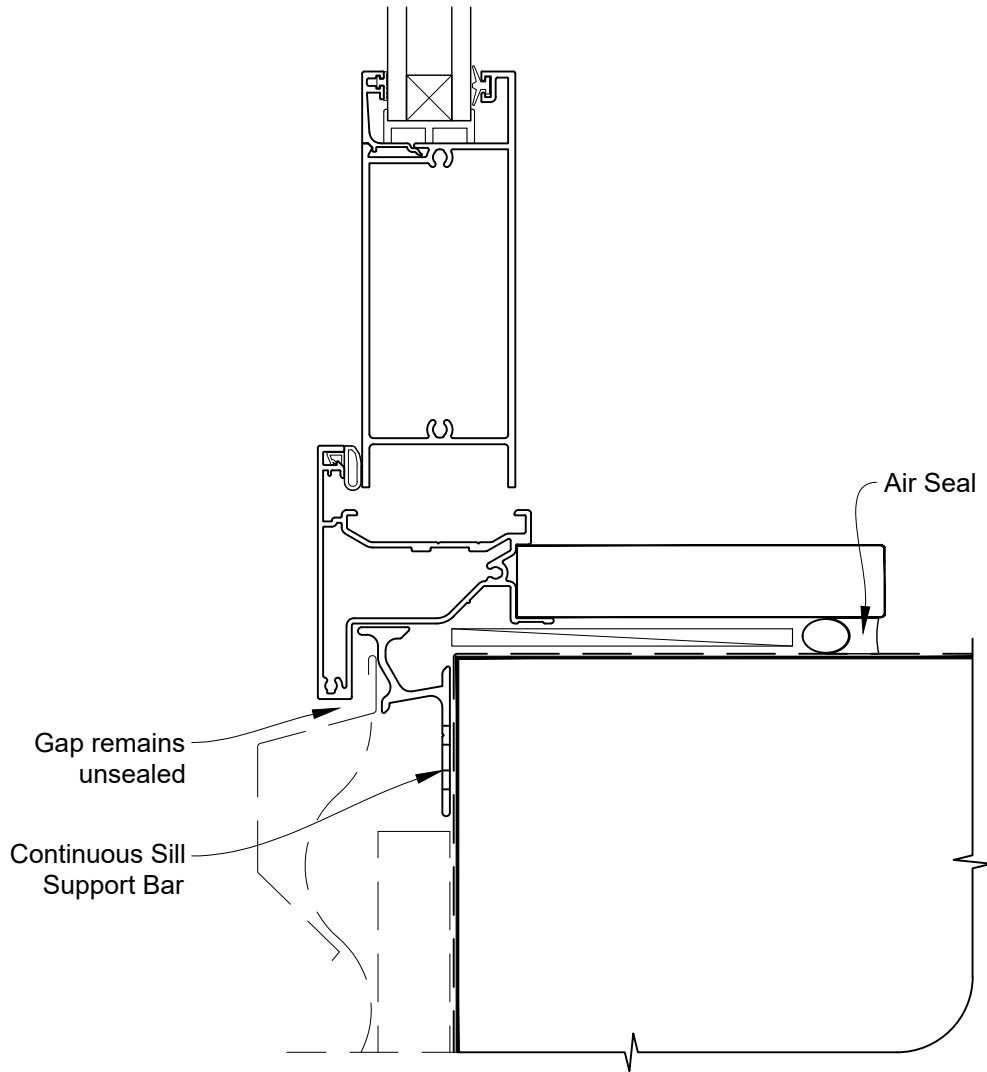

**INSTALLATION DETAIL - FIRST RESIDENTIAL  
HINGED DOOR OPEN IN ON PROFILE METAL  
CAVITY CONSTRUCTION**

Date: 01.04.19

Scale: 1:2

CAD Ref.: FRHIPM-CH

**INSTALLATION DETAIL - FIRST RESIDENTIAL  
HINGED DOOR OPEN IN ON PROFILE METAL  
CAVITY CONSTRUCTION**

Date: 01.04.19

Scale: 1:2

CAD Ref.: FRHIPM-CJ

**INSTALLATION DETAIL - FIRST RESIDENTIAL  
HINGED DOOR OPEN IN ON PROFILE METAL  
CAVITY CONSTRUCTION**

Date: 01.04.19

Scale: 1:2

CAD Ref.: FRHIPM-CS

**INSTALLATION DETAIL - FIRST RESIDENTIAL  
HINGED DOOR OPEN IN ON PROFILE METAL  
DIRECT FIXED CLADDING**

Date: 01.04.19

Scale: 1:2

CAD Ref.: FRHIPM-DH

**INSTALLATION DETAIL - FIRST RESIDENTIAL  
HINGED DOOR OPEN IN ON PROFILE METAL  
DIRECT FIXED CLADDING**

Date: 01.04.19

Scale: 1:2

CAD Ref.: FRHIPM-DJ

**INSTALLATION DETAIL - FIRST RESIDENTIAL  
HINGED DOOR OPEN IN ON PROFILE METAL  
DIRECT FIXED CLADDING**