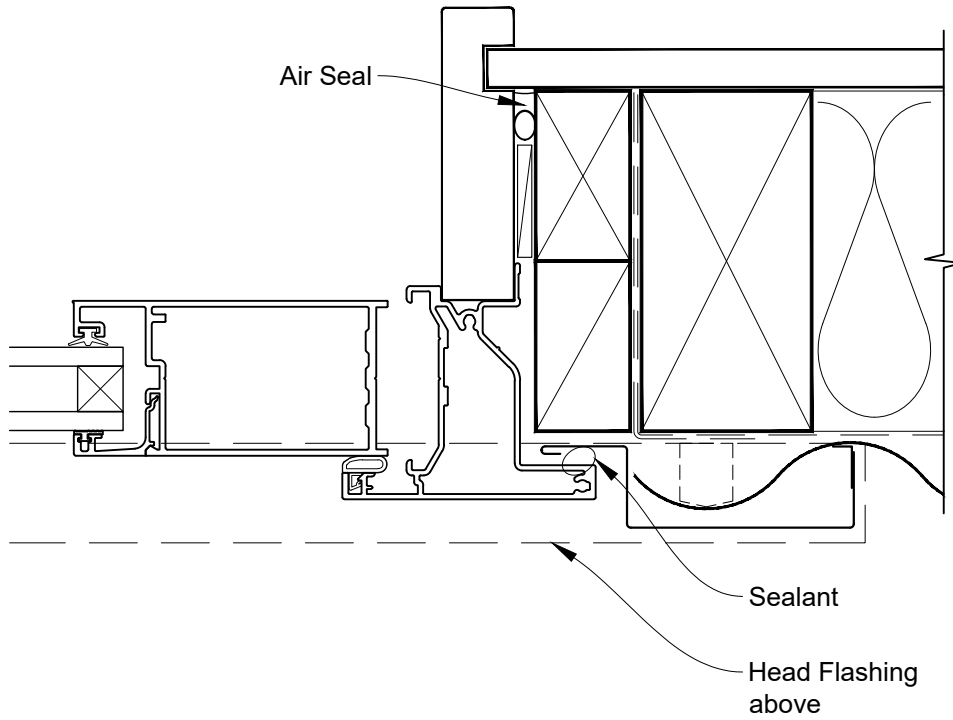

**INSTALLATION DETAIL - FIRST RESIDENTIAL  
HINGED DOOR OPEN IN ON PROFILE METAL  
CAVITY CONSTRUCTION**

Date: 01.04.19

Scale: 1:2

CAD Ref.: FRHIPM-CH

**INSTALLATION DETAIL - FIRST RESIDENTIAL  
HINGED DOOR OPEN IN ON PROFILE METAL  
CAVITY CONSTRUCTION**

Date: 01.04.19

Scale: 1:2

CAD Ref.: FRHIPM-CJ

**INSTALLATION DETAIL - FIRST RESIDENTIAL  
HINGED DOOR OPEN IN ON PROFILE METAL  
CAVITY CONSTRUCTION**

Date: 01.04.19

Scale: 1:2

CAD Ref.: FRHIPM-CS

**INSTALLATION DETAIL - FIRST RESIDENTIAL  
HINGED DOOR OPEN IN ON PROFILE METAL  
DIRECT FIXED CLADDING**

Date: 01.04.19

Scale: 1:2

CAD Ref.: FRHIPM-DH

**INSTALLATION DETAIL - FIRST RESIDENTIAL  
HINGED DOOR OPEN IN ON PROFILE METAL  
DIRECT FIXED CLADDING**

Date: 01.04.19

Scale: 1:2

CAD Ref.: FRHIPM-DJ

**INSTALLATION DETAIL - FIRST RESIDENTIAL  
HINGED DOOR OPEN IN ON PROFILE METAL  
DIRECT FIXED CLADDING**

Date: 01.04.19

Scale: 1:2

CAD Ref.: FRHIPM-DS