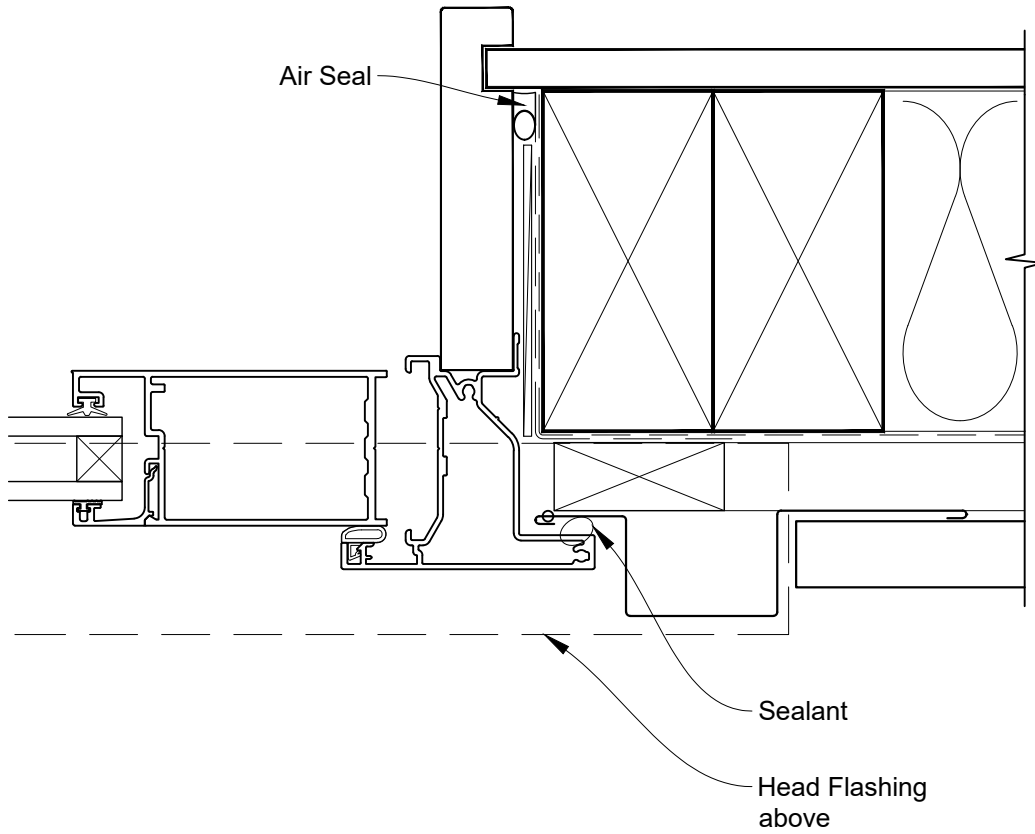

**INSTALLATION DETAIL - FIRST RESIDENTIAL  
HINGED DOOR OPEN IN ON PROFILE METAL  
CAVITY CONSTRUCTION**

Date: 01.04.19

Scale: 1:2

CAD Ref.: FRHIPM-CH

**INSTALLATION DETAIL - FIRST RESIDENTIAL  
HINGED DOOR OPEN IN ON PROFILE METAL  
CAVITY CONSTRUCTION**

Date: 01.04.19

Scale: 1:2

CAD Ref.: FRHIPM-CJ

**INSTALLATION DETAIL - FIRST RESIDENTIAL  
HINGED DOOR OPEN IN ON PROFILE METAL  
CAVITY CONSTRUCTION**

Date: 01.04.19

Scale: 1:2

CAD Ref.: FRHIPM-CS

**INSTALLATION DETAIL - FIRST RESIDENTIAL  
HINGED DOOR OPEN IN ON PROFILE METAL  
DIRECT FIXED CLADDING**

Date: 01.04.19

Scale: 1:2

CAD Ref.: FRHIPM-DH

**INSTALLATION DETAIL - FIRST RESIDENTIAL  
HINGED DOOR OPEN IN ON PROFILE METAL  
DIRECT FIXED CLADDING**

Date: 01.04.19

Scale: 1:2

CAD Ref.: FRHIPM-DJ

**INSTALLATION DETAIL - FIRST RESIDENTIAL  
HINGED DOOR OPEN IN ON PROFILE METAL  
DIRECT FIXED CLADDING**