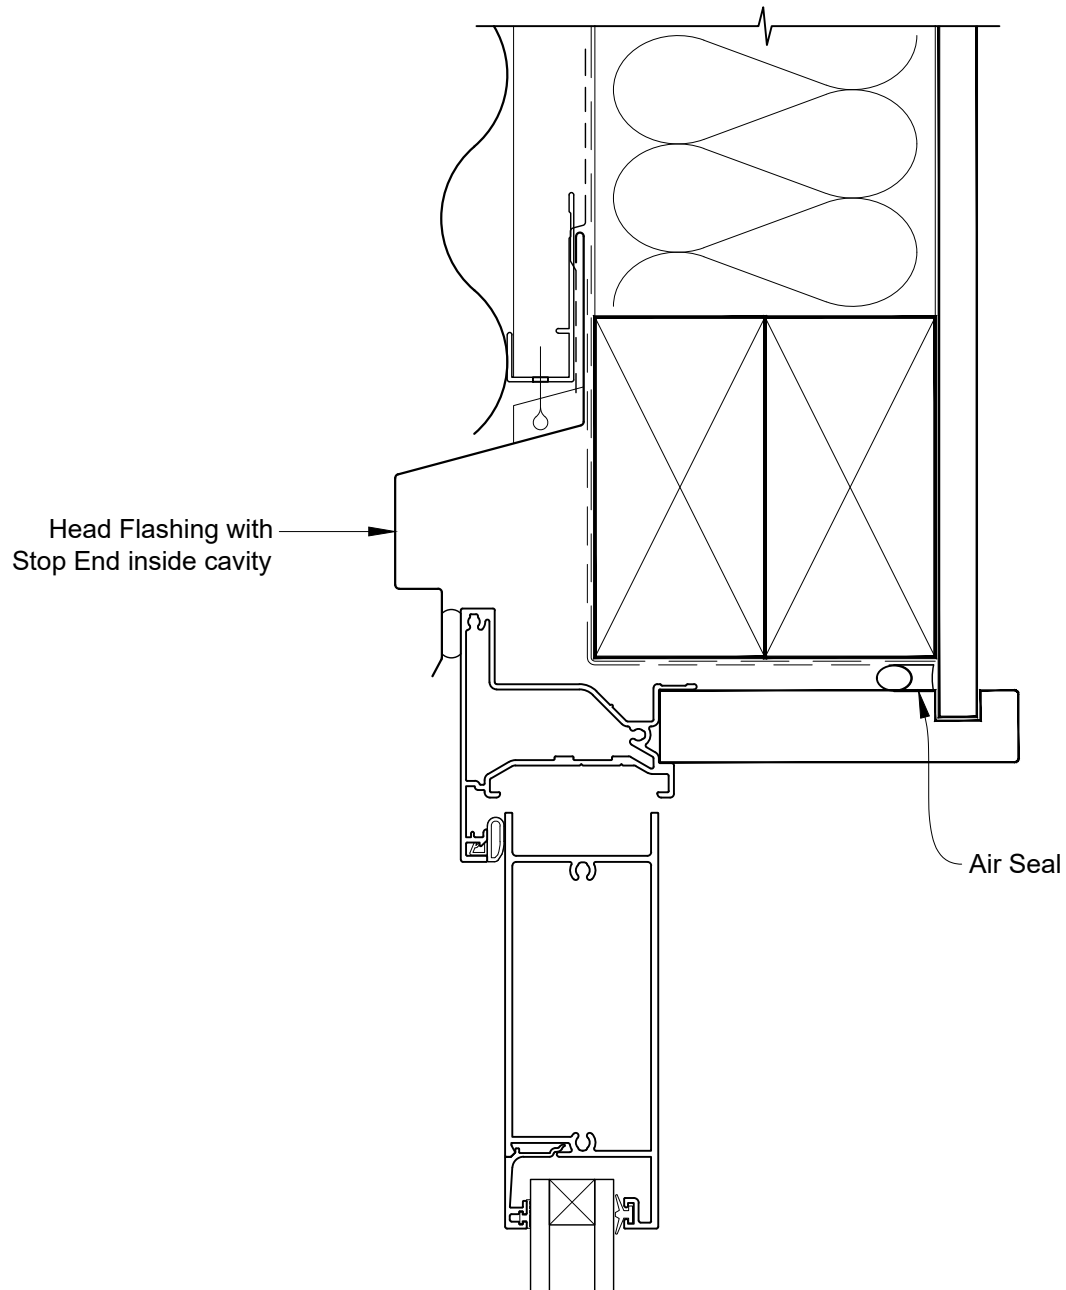

**INSTALLATION DETAIL - FIRST RESIDENTIAL  
HINGED DOOR OPEN IN ON PROFILE METAL  
CAVITY CONSTRUCTION**

Date: 01.04.19

Scale: 1:2

CAD Ref.: FRHIPM-CH

**INSTALLATION DETAIL - FIRST RESIDENTIAL  
HINGED DOOR OPEN IN ON PROFILE METAL  
CAVITY CONSTRUCTION**

Date: 01.04.19

Scale: 1:2

CAD Ref.: FRHIPM-CJ

**INSTALLATION DETAIL - FIRST RESIDENTIAL  
HINGED DOOR OPEN IN ON PROFILE METAL  
CAVITY CONSTRUCTION**

Date: 01.04.19

Scale: 1:2

CAD Ref.: FRHIPM-CS

**INSTALLATION DETAIL - FIRST RESIDENTIAL  
HINGED DOOR OPEN IN ON PROFILE METAL  
DIRECT FIXED CLADDING**