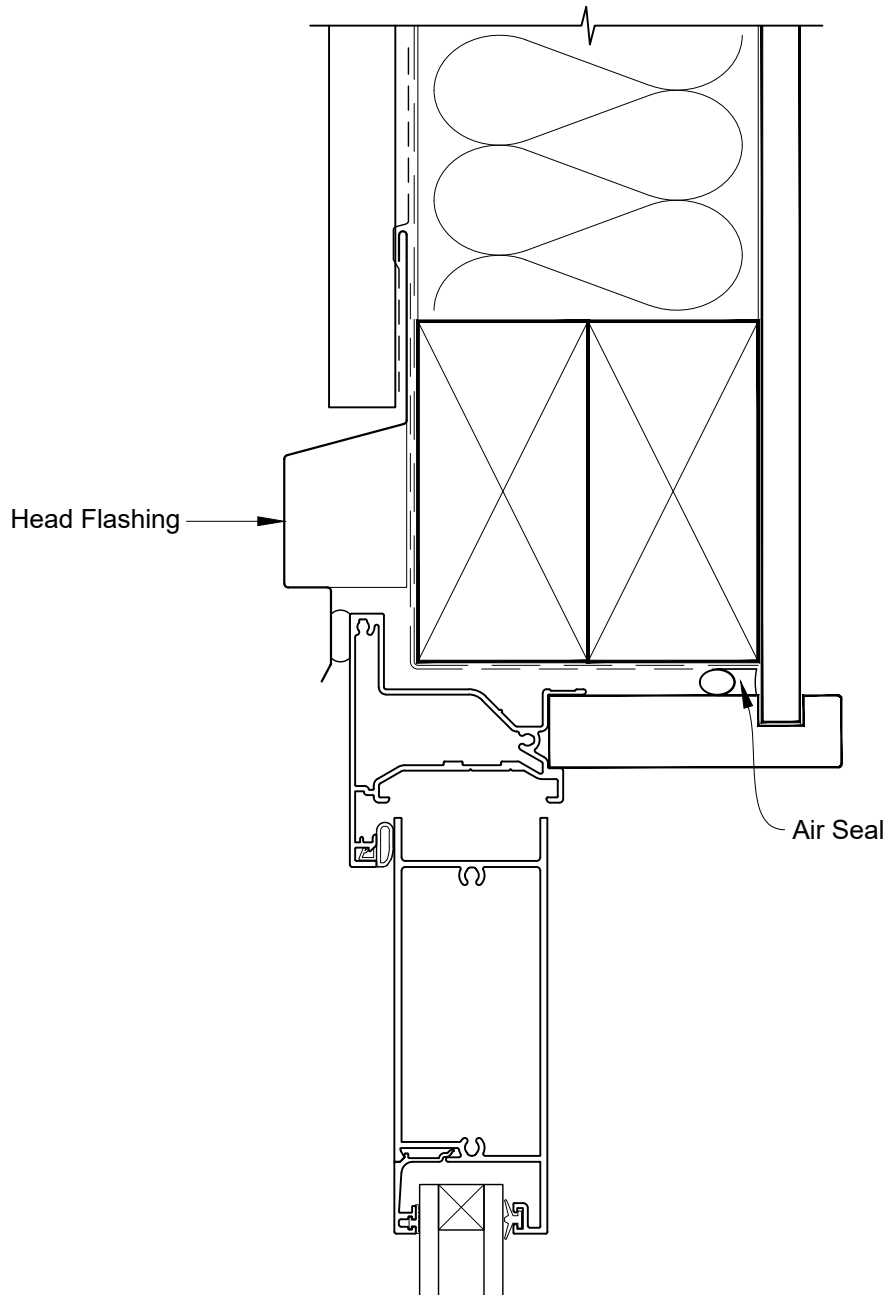

**INSTALLATION DETAIL - FIRST RESIDENTIAL  
HINGED DOOR OPEN IN ON PROFILE METAL  
CAVITY CONSTRUCTION**

Date: 01.04.19

Scale: 1:2

CAD Ref.: FRHIPM-CH

**INSTALLATION DETAIL - FIRST RESIDENTIAL  
HINGED DOOR OPEN IN ON PROFILE METAL  
CAVITY CONSTRUCTION**

Date: 01.04.19

Scale: 1:2

CAD Ref.: FRHIPM-CJ

**INSTALLATION DETAIL - FIRST RESIDENTIAL  
HINGED DOOR OPEN IN ON PROFILE METAL  
CAVITY CONSTRUCTION**

Date: 01.04.19

Scale: 1:2

CAD Ref.: FRHIPM-CS

**INSTALLATION DETAIL - FIRST RESIDENTIAL  
HINGED DOOR OPEN IN ON PROFILE METAL  
DIRECT FIXED CLADDING**

Date: 01.04.19

Scale: 1:2

CAD Ref.: FRHIPM-DH

**INSTALLATION DETAIL - FIRST RESIDENTIAL  
HINGED DOOR OPEN IN ON PROFILE METAL  
DIRECT FIXED CLADDING**

Date: 01.04.19

Scale: 1:2

CAD Ref.: FRHIPM-DJ

**INSTALLATION DETAIL - FIRST RESIDENTIAL  
HINGED DOOR OPEN IN ON PROFILE METAL  
DIRECT FIXED CLADDING**