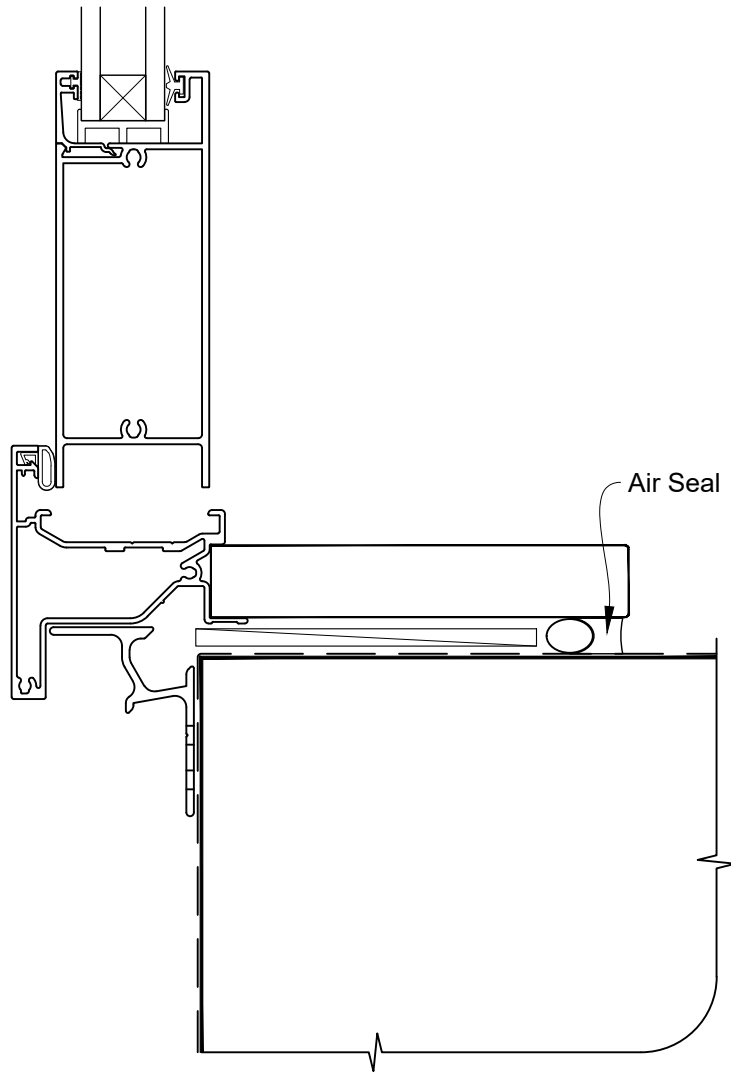

Date: 01.04.19

Scale: 1:2

CAD Ref.: FRHINC-CJ

**INSTALLATION DETAIL - FIRST RESIDENTIAL  
HINGED DOOR OPEN IN ON NO CLADDING  
CAVITY CONSTRUCTION**

Date: 01.04.19

Scale: 1:2

CAD Ref.: FRHINC-CS

**INSTALLATION DETAIL - FIRST RESIDENTIAL  
HINGED DOOR OPEN IN ON NO CLADDING  
DIRECT FIXED CLADDING**

Date: 01.04.19

Scale: 1:2

CAD Ref.: FRHINC-DH

**INSTALLATION DETAIL - FIRST RESIDENTIAL  
HINGED DOOR OPEN IN ON NO CLADDING  
DIRECT FIXED CLADDING**

Date: 01.04.19

Scale: 1:2

CAD Ref.: FRHINC-DJ

**INSTALLATION DETAIL - FIRST RESIDENTIAL  
HINGED DOOR OPEN IN ON NO CLADDING  
DIRECT FIXED CLADDING**

Date: 01.04.19

Scale: 1:2

CAD Ref.: FRHINC-DS