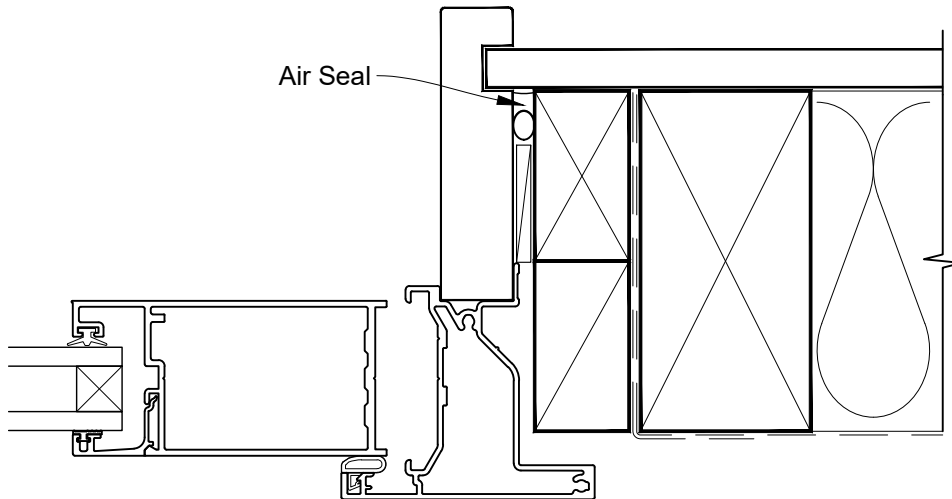

Date: 01.04.19

Scale: 1:2

CAD Ref.: FRHINC-DH

**INSTALLATION DETAIL - FIRST RESIDENTIAL  
HINGED DOOR OPEN IN ON NO CLADDING  
DIRECT FIXED CLADDING**

Date: 01.04.19

Scale: 1:2

CAD Ref.: FRHINC-DJ

**INSTALLATION DETAIL - FIRST RESIDENTIAL  
HINGED DOOR OPEN IN ON NO CLADDING  
DIRECT FIXED CLADDING**

Date: 01.04.19

Scale: 1:2

CAD Ref.: FRHINC-DS