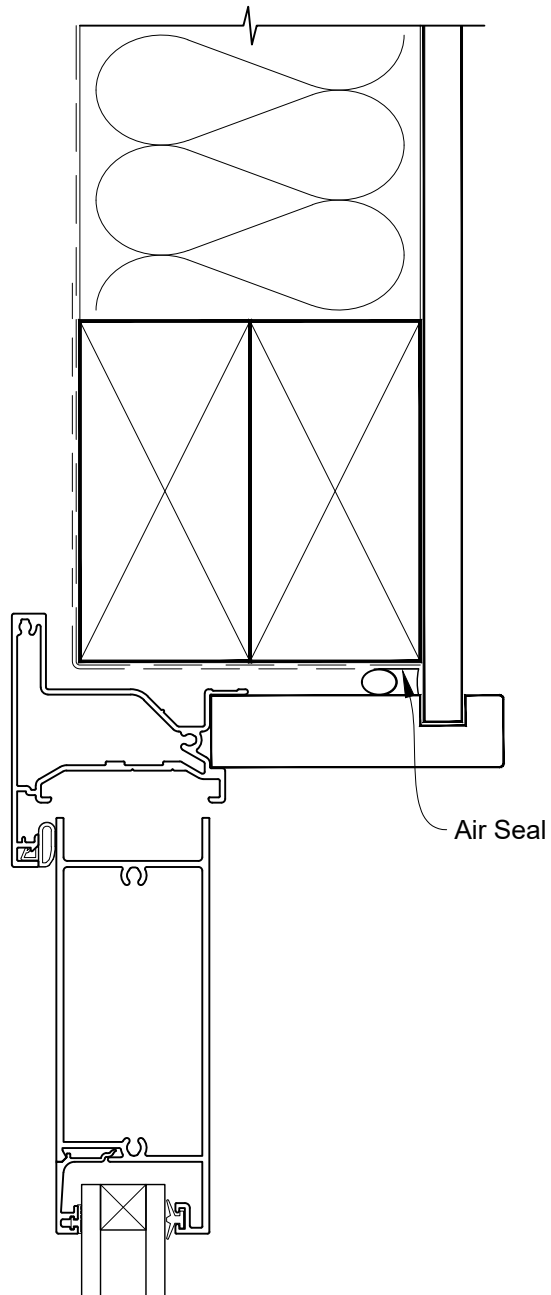

Date: 01.04.19

Scale: 1:2

CAD Ref.: FRHINC-CJ

**INSTALLATION DETAIL - FIRST RESIDENTIAL  
HINGED DOOR OPEN IN ON NO CLADDING  
CAVITY CONSTRUCTION**

Date: 01.04.19

Scale: 1:2

CAD Ref.: FRHINC-CS

**INSTALLATION DETAIL - FIRST RESIDENTIAL  
HINGED DOOR OPEN IN ON NO CLADDING  
DIRECT FIXED CLADDING**

Date: 01.04.19

Scale: 1:2

CAD Ref.: FRHINC-DH

**INSTALLATION DETAIL - FIRST RESIDENTIAL  
HINGED DOOR OPEN IN ON NO CLADDING  
DIRECT FIXED CLADDING**

Date: 01.04.19

Scale: 1:2

CAD Ref.: FRHINC-DJ

**INSTALLATION DETAIL - FIRST RESIDENTIAL  
HINGED DOOR OPEN IN ON NO CLADDING  
DIRECT FIXED CLADDING**

Date: 01.04.19

Scale: 1:2

CAD Ref.: FRHINC-DS