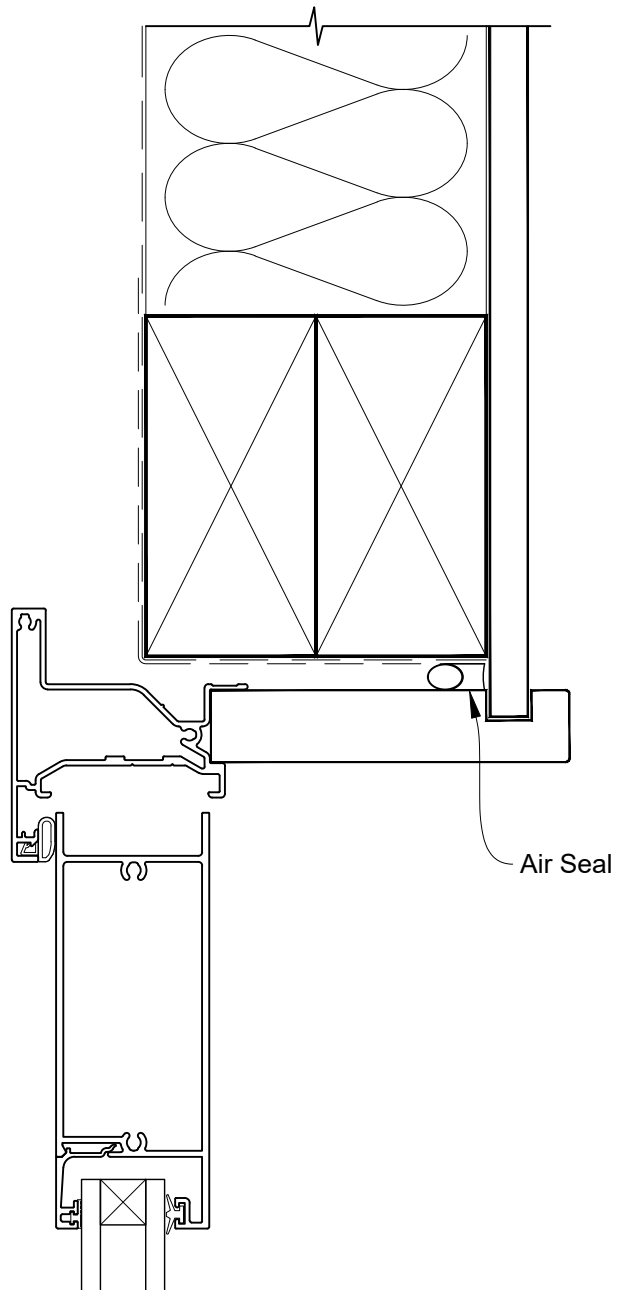

**INSTALLATION DETAIL - FIRST RESIDENTIAL  
HINGED DOOR OPEN IN ON NO CLADDING  
CAVITY CONSTRUCTION**

Date: 01.04.19

Scale: 1:2

CAD Ref.: FRHINC-CH

**INSTALLATION DETAIL - FIRST RESIDENTIAL  
HINGED DOOR OPEN IN ON NO CLADDING  
CAVITY CONSTRUCTION**

Date: 01.04.19

Scale: 1:2

CAD Ref.: FRHINC-CJ

**INSTALLATION DETAIL - FIRST RESIDENTIAL  
HINGED DOOR OPEN IN ON NO CLADDING  
CAVITY CONSTRUCTION**

Date: 01.04.19

Scale: 1:2

CAD Ref.: FRHINC-CS

**INSTALLATION DETAIL - FIRST RESIDENTIAL  
HINGED DOOR OPEN IN ON NO CLADDING  
DIRECT FIXED CLADDING**

Date: 01.04.19

Scale: 1:2

CAD Ref.: FRHINC-DS