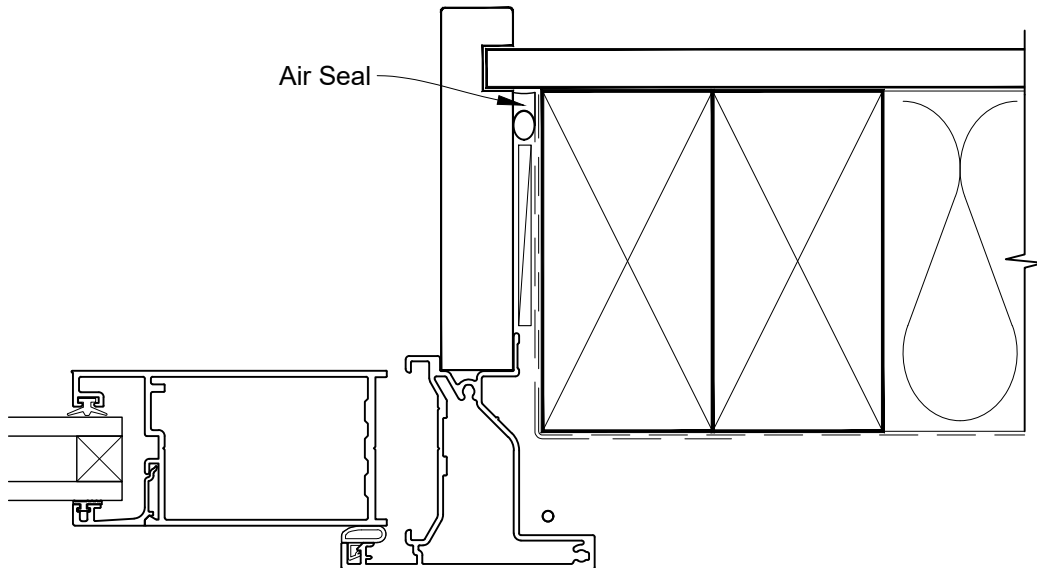

**INSTALLATION DETAIL - FIRST RESIDENTIAL  
HINGED DOOR OPEN IN ON NO CLADDING  
CAVITY CONSTRUCTION**

Date: 01.04.19

Scale: 1:2

CAD Ref.: FRHINC-CH

**INSTALLATION DETAIL - FIRST RESIDENTIAL  
HINGED DOOR OPEN IN ON NO CLADDING  
CAVITY CONSTRUCTION**

Date: 01.04.19

Scale: 1:2

CAD Ref.: FRHINC-CJ

**INSTALLATION DETAIL - FIRST RESIDENTIAL  
HINGED DOOR OPEN IN ON NO CLADDING  
CAVITY CONSTRUCTION**

Date: 01.04.19

Scale: 1:2

CAD Ref.: FRHINC-CS

**INSTALLATION DETAIL - FIRST RESIDENTIAL  
HINGED DOOR OPEN IN ON NO CLADDING  
DIRECT FIXED CLADDING**