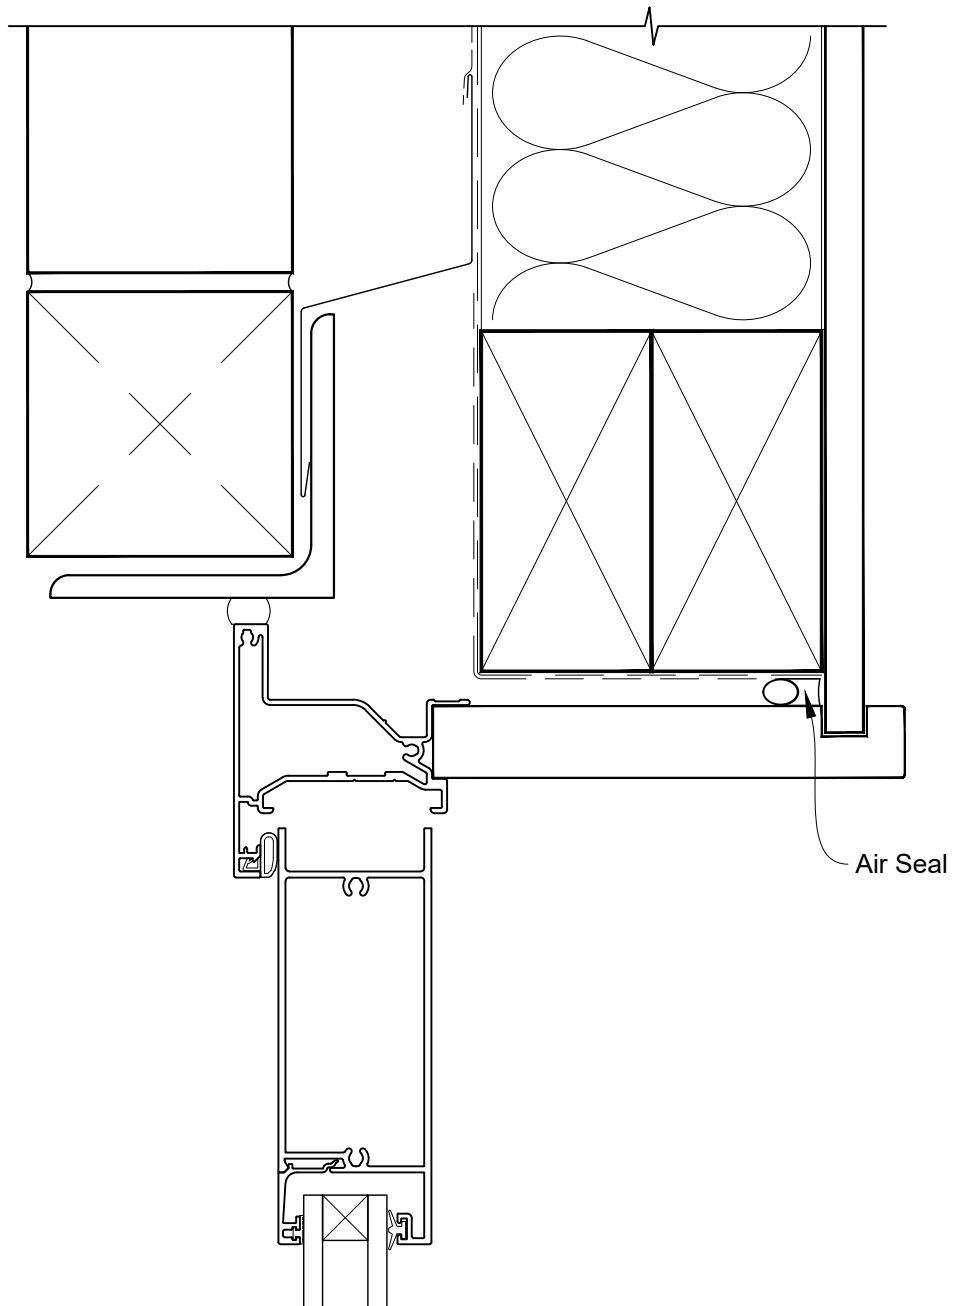

**INSTALLATION DETAIL - FIRST RESIDENTIAL
HINGED DOOR OPEN IN ON BRICK VENEER
CAVITY CONSTRUCTION**

Date: 01.04.19

Scale: 1:2

CAD Ref.: FRHIBV-CH

**INSTALLATION DETAIL - FIRST RESIDENTIAL
HINGED DOOR OPEN IN ON BRICK VENEER
CAVITY CONSTRUCTION**

Date: 01.04.19

Scale: 1:2

CAD Ref.: FRHIBV-CJ

**INSTALLATION DETAIL - FIRST RESIDENTIAL
HINGED DOOR OPEN IN ON BRICK VENEER
CAVITY CONSTRUCTION**

Date: 01.04.19

Scale: 1:2

CAD Ref.: FRHIBV-CS