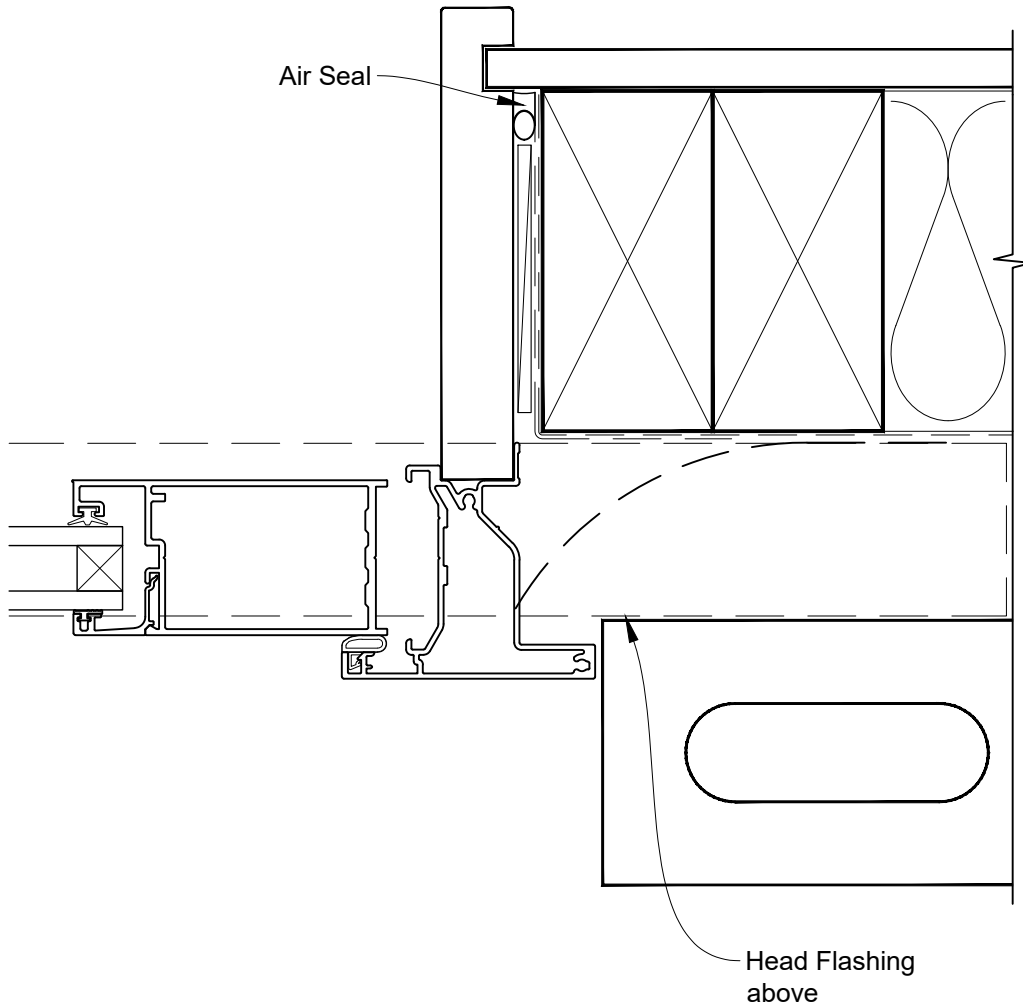

**INSTALLATION DETAIL - FIRST RESIDENTIAL
HINGED DOOR OPEN IN ON BRICK VENEER
CAVITY CONSTRUCTION**

Date: 01.04.19

Scale: 1:2

CAD Ref.: FRHIBV-CH

**INSTALLATION DETAIL - FIRST RESIDENTIAL
HINGED DOOR OPEN IN ON BRICK VENEER
CAVITY CONSTRUCTION**

Date: 01.04.19

Scale: 1:2

CAD Ref.: FRHIBV-CJ

**INSTALLATION DETAIL - FIRST RESIDENTIAL
HINGED DOOR OPEN IN ON BRICK VENEER
CAVITY CONSTRUCTION**

Date: 01.04.19

Scale: 1:2

CAD Ref.: FRHIBV-CS