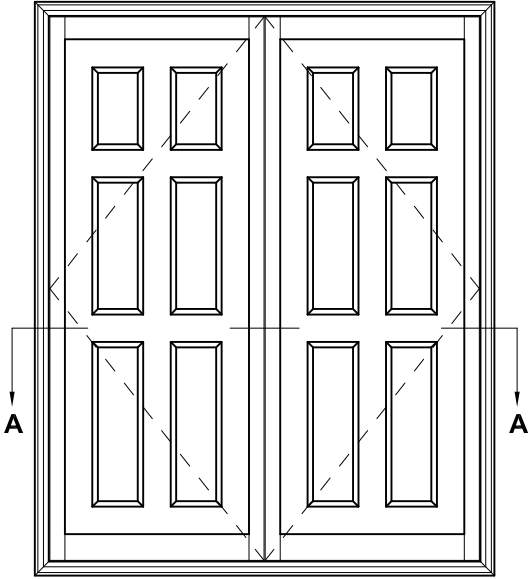

**CLASSIC ENTRANCE DOOR
EQUAL SIZED FRENCH DOOR
CROSS SECTION**

Date 01.04.19 Scale 1:2

WIDE STILE OPTION

SECTION A-A