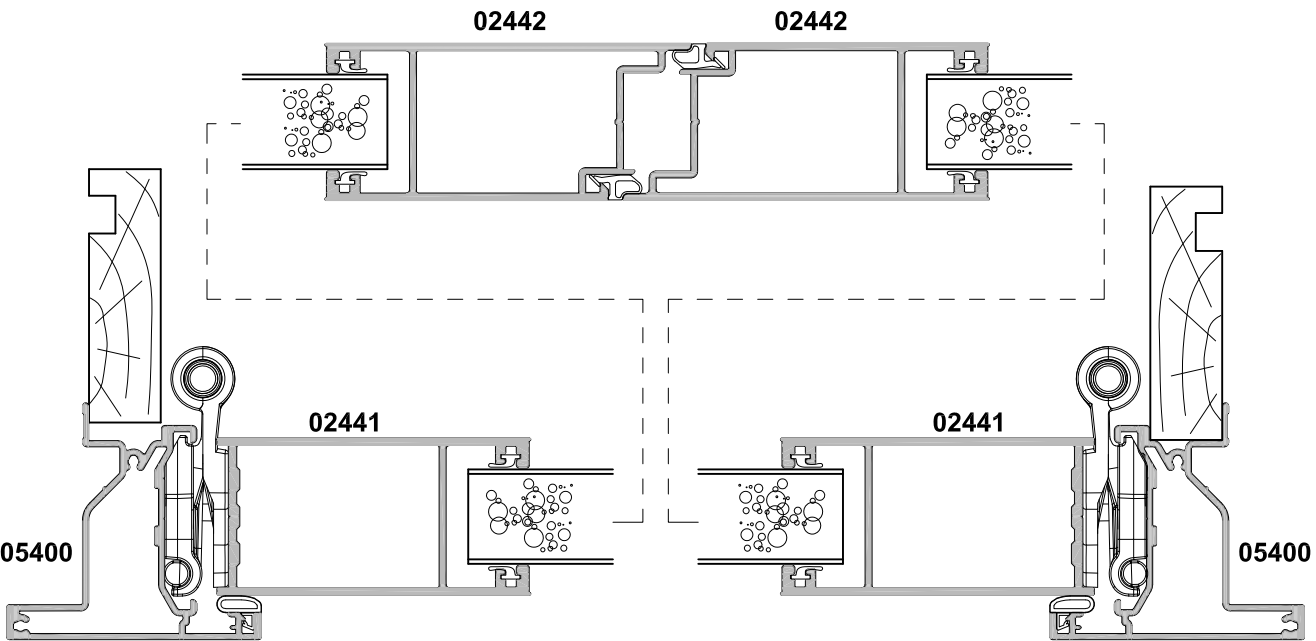

**CLASSIC ENTRANCE DOOR
EQUAL SIZED FRENCH DOOR
CROSS SECTION**

Date 01.04.19 Scale 1:2

WIDE STILE OPTION

SECTION A-A