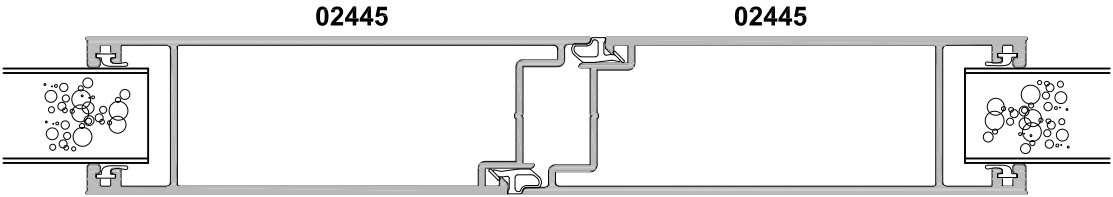

**CLASSIC ENTRANCE DOOR
EQUAL SIZED FRENCH DOOR
CROSS SECTION**

Date 01.04.19 Scale 1:2

WIDE STILE OPTION

SECTION A-A