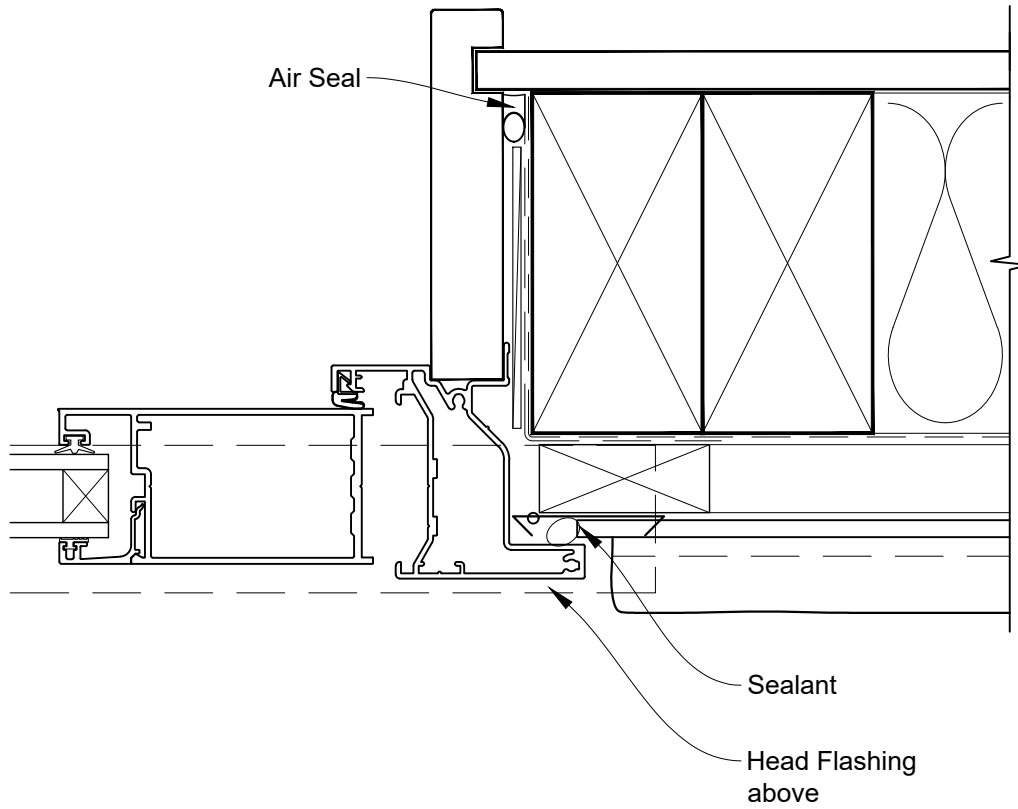

**INSTALLATION DETAIL - FIRST RESIDENTIAL  
BIFOLD WINDOW ON STUCCO  
CAVITY CONSTRUCTION**

Date: 01.04.19

Scale: 1:2

CAD Ref.: FRBWST-CH

**INSTALLATION DETAIL - FIRST RESIDENTIAL  
BIFOLD WINDOW ON STUCCO  
CAVITY CONSTRUCTION**

Date: 01.04.19

Scale: 1:2

CAD Ref.: FRBWST-CJ

**INSTALLATION DETAIL - FIRST RESIDENTIAL  
BIFOLD WINDOW ON STUCCO  
CAVITY CONSTRUCTION**

Date: 01.04.19

Scale: 1:2

CAD Ref.: FRBWST-CS