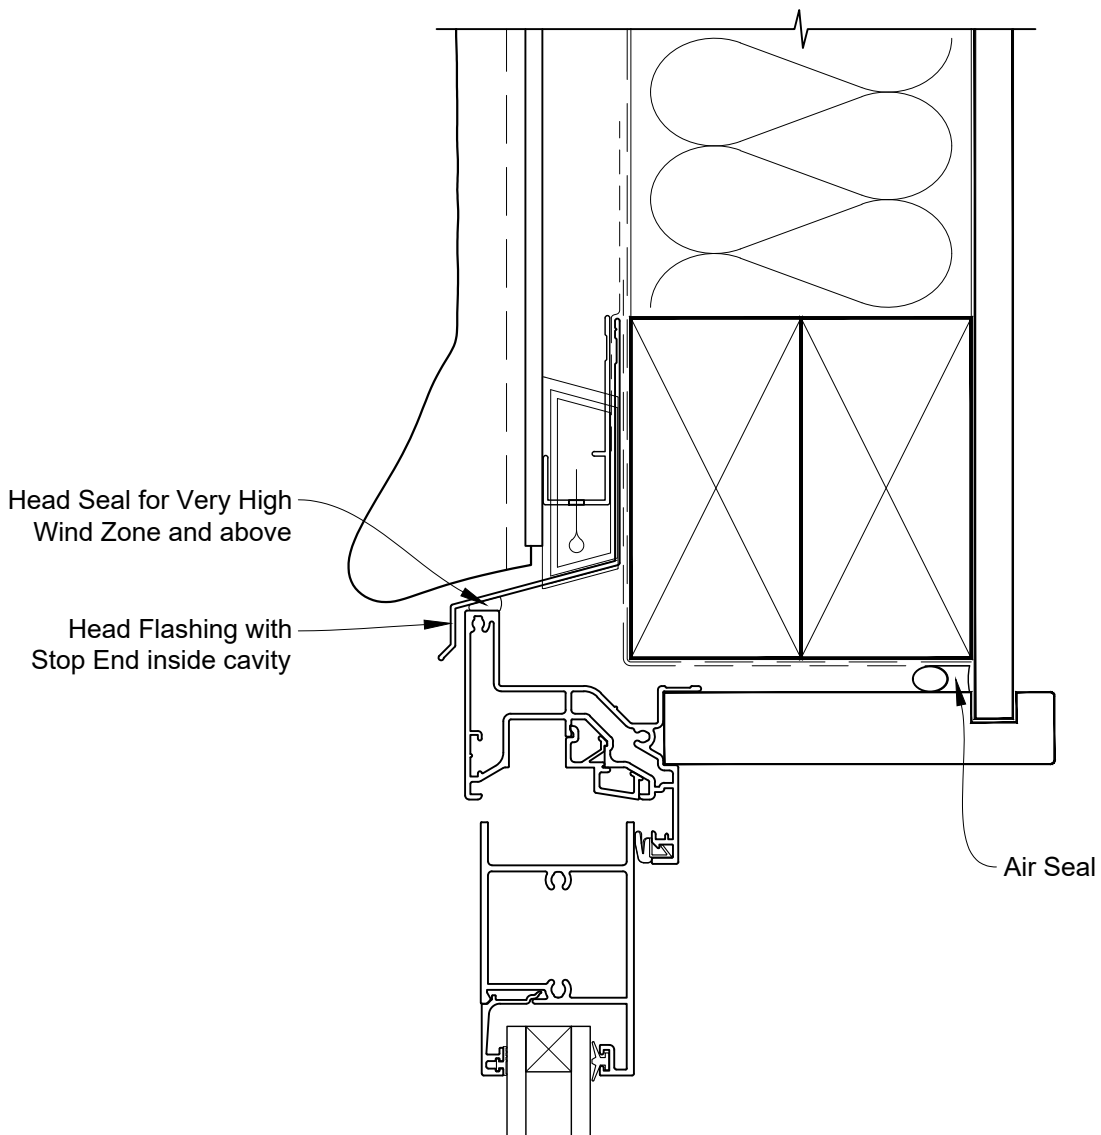

**INSTALLATION DETAIL - FIRST RESIDENTIAL  
BIFOLD WINDOW ON STUCCO  
CAVITY CONSTRUCTION**

Date: 01.04.19

Scale: 1:2

CAD Ref.: FRBWST-CH

**INSTALLATION DETAIL - FIRST RESIDENTIAL  
BIFOLD WINDOW ON STUCCO  
CAVITY CONSTRUCTION**

Date: 01.04.19

Scale: 1:2

CAD Ref.: FRBWST-CJ

**INSTALLATION DETAIL - FIRST RESIDENTIAL  
BIFOLD WINDOW ON STUCCO  
CAVITY CONSTRUCTION**

Date: 01.04.19

Scale: 1:2

CAD Ref.: FRBWST-CS