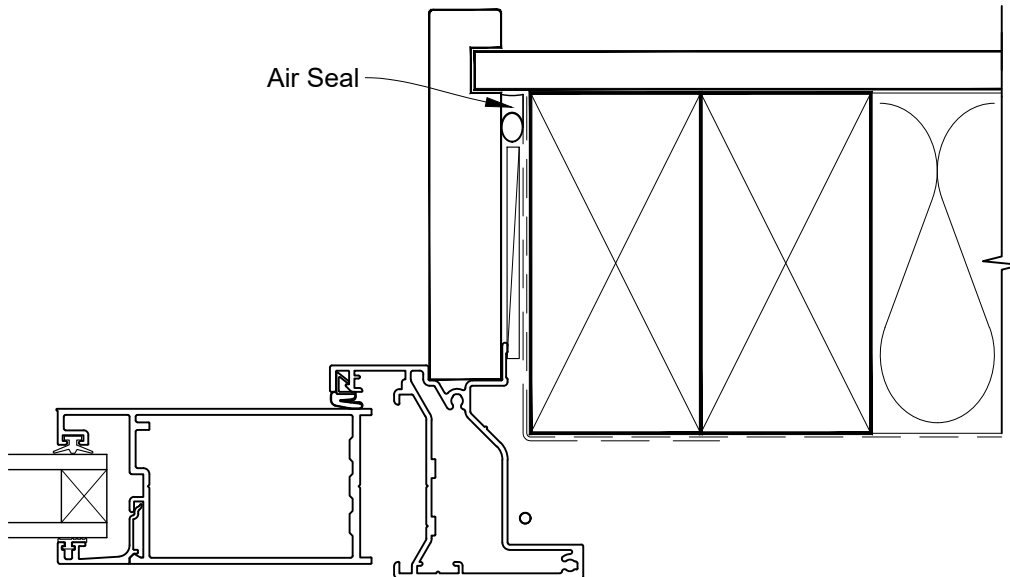

**INSTALLATION DETAIL - FIRST RESIDENTIAL
BIFOLD WINDOW ON NO CLADDING
CAVITY CONSTRUCTION**

Date: 01.04.19

Scale: 1:2

CAD Ref.: FRBWNC-CH

**INSTALLATION DETAIL - FIRST RESIDENTIAL
BIFOLD WINDOW ON NO CLADDING
CAVITY CONSTRUCTION**

Date: 01.04.19

Scale: 1:2

CAD Ref.: FRBWNC-CJ

**INSTALLATION DETAIL - FIRST RESIDENTIAL
BIFOLD WINDOW ON NO CLADDING
CAVITY CONSTRUCTION**

Date: 01.04.19

Scale: 1:2

CAD Ref.: FRBWNC-CS

**INSTALLATION DETAIL - FIRST RESIDENTIAL
BIFOLD WINDOW ON NO CLADDING
DIRECT FIXED CLADDING**