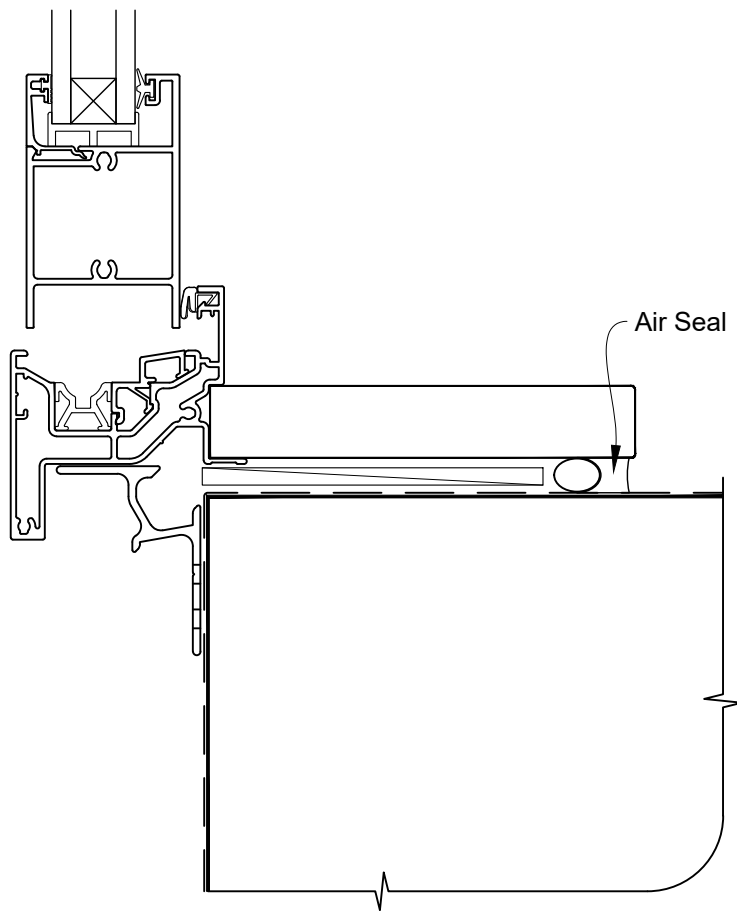

**INSTALLATION DETAIL - FIRST RESIDENTIAL
BIFOLD WINDOW ON NO CLADDING
CAVITY CONSTRUCTION**

Date: 01.04.19

Scale: 1:2

CAD Ref.: FRBWNC-CH

**INSTALLATION DETAIL - FIRST RESIDENTIAL
BIFOLD WINDOW ON NO CLADDING
CAVITY CONSTRUCTION**

Date: 01.04.19

Scale: 1:2

CAD Ref.: FRBWNC-CJ

**INSTALLATION DETAIL - FIRST RESIDENTIAL
BIFOLD WINDOW ON NO CLADDING
CAVITY CONSTRUCTION**

Date: 01.04.19

Scale: 1:2

CAD Ref.: FRBWNC-CS

**INSTALLATION DETAIL - FIRST RESIDENTIAL
BIFOLD WINDOW ON NO CLADDING
DIRECT FIXED CLADDING**

Date: 01.04.19

Scale: 1:2

CAD Ref.: FRBWNC-DH

**INSTALLATION DETAIL - FIRST RESIDENTIAL
BIFOLD WINDOW ON NO CLADDING
DIRECT FIXED CLADDING**

Date: 01.04.19

Scale: 1:2

CAD Ref.: FRBWNC-DJ

**INSTALLATION DETAIL - FIRST RESIDENTIAL
BIFOLD WINDOW ON NO CLADDING
DIRECT FIXED CLADDING**

Date: 01.04.19

Scale: 1:2

CAD Ref.: FRBWNC-DS