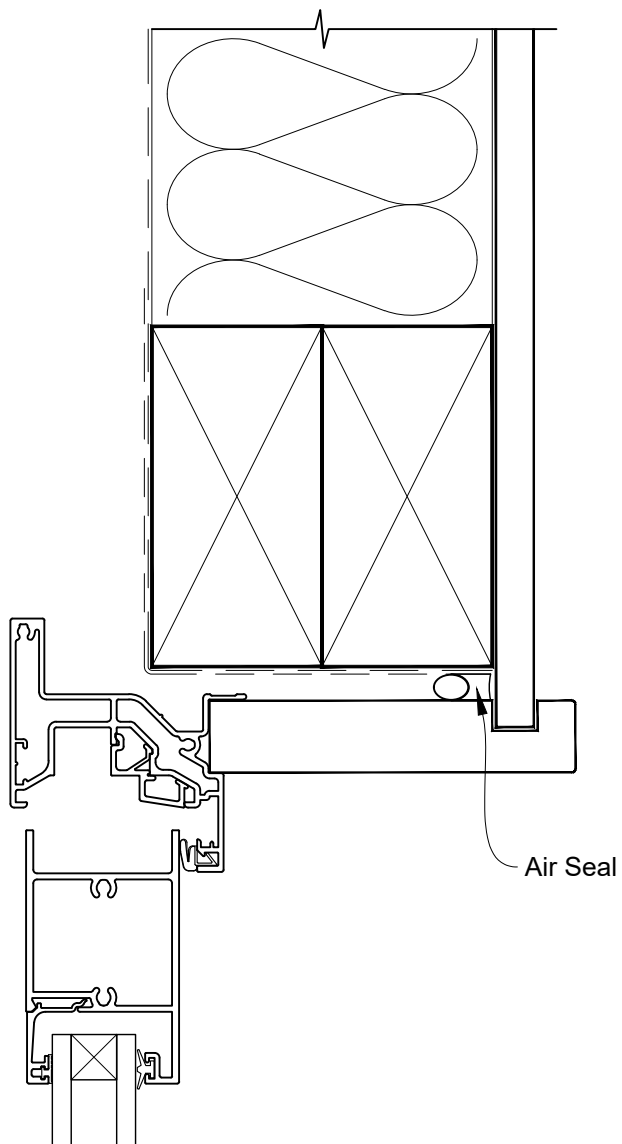

**INSTALLATION DETAIL - FIRST RESIDENTIAL
BIFOLD WINDOW ON NO CLADDING
CAVITY CONSTRUCTION**

Date: 01.04.19

Scale: 1:2

CAD Ref.: FRBWNC-CH

**INSTALLATION DETAIL - FIRST RESIDENTIAL
BIFOLD WINDOW ON NO CLADDING
CAVITY CONSTRUCTION**

Date: 01.04.19

Scale: 1:2

CAD Ref.: FRBWNC-CJ

**INSTALLATION DETAIL - FIRST RESIDENTIAL
BIFOLD WINDOW ON NO CLADDING
CAVITY CONSTRUCTION**

Date: 01.04.19

Scale: 1:2

CAD Ref.: FRBWNC-CS

**INSTALLATION DETAIL - FIRST RESIDENTIAL
BIFOLD WINDOW ON NO CLADDING
DIRECT FIXED CLADDING**

Date: 01.04.19

Scale: 1:2

CAD Ref.: FRBWNC-DS