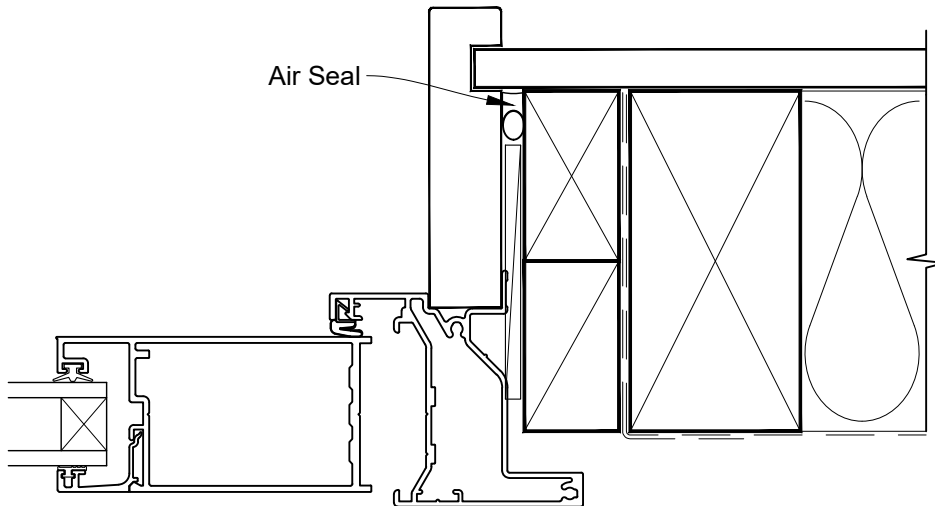

**INSTALLATION DETAIL - FIRST RESIDENTIAL
BIFOLD WINDOW ON NO CLADDING
CAVITY CONSTRUCTION**

Date: 01.04.19

Scale: 1:2

CAD Ref.: FRBWNC-CH

**INSTALLATION DETAIL - FIRST RESIDENTIAL
BIFOLD WINDOW ON NO CLADDING
CAVITY CONSTRUCTION**

Date: 01.04.19

Scale: 1:2

CAD Ref.: FRBWNC-CJ

**INSTALLATION DETAIL - FIRST RESIDENTIAL
BIFOLD WINDOW ON NO CLADDING
CAVITY CONSTRUCTION**

Date: 01.04.19

Scale: 1:2

CAD Ref.: FRBWNC-CS

**INSTALLATION DETAIL - FIRST RESIDENTIAL
BIFOLD WINDOW ON NO CLADDING
DIRECT FIXED CLADDING**

Date: 01.04.19

Scale: 1:2

CAD Ref.: FRBWNC-DH

**INSTALLATION DETAIL - FIRST RESIDENTIAL
BIFOLD WINDOW ON NO CLADDING
DIRECT FIXED CLADDING**

Date: 01.04.19

Scale: 1:2

CAD Ref.: FRBWNC-DJ

**INSTALLATION DETAIL - FIRST RESIDENTIAL
BIFOLD WINDOW ON NO CLADDING
DIRECT FIXED CLADDING**

Date: 01.04.19

Scale: 1:2

CAD Ref.: FRBWNC-DS