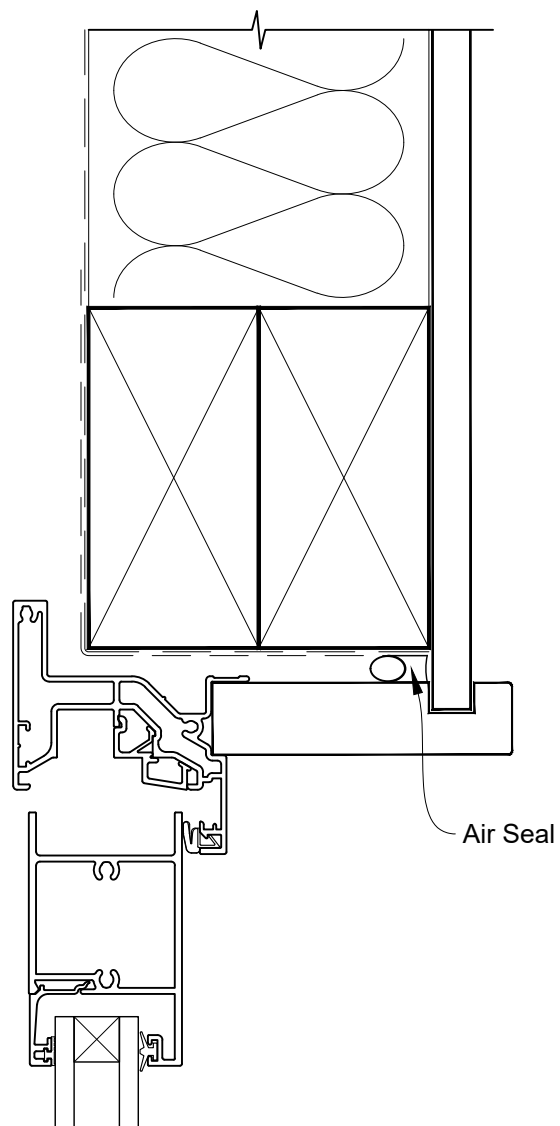

**INSTALLATION DETAIL - FIRST RESIDENTIAL
BIFOLD WINDOW ON NO CLADDING
CAVITY CONSTRUCTION**

Date: 01.04.19

Scale: 1:2

CAD Ref.: FRBWNC-CH

**INSTALLATION DETAIL - FIRST RESIDENTIAL
BIFOLD WINDOW ON NO CLADDING
CAVITY CONSTRUCTION**

Date: 01.04.19

Scale: 1:2

CAD Ref.: FRBWNC-CJ

**INSTALLATION DETAIL - FIRST RESIDENTIAL
BIFOLD WINDOW ON NO CLADDING
CAVITY CONSTRUCTION**

Date: 01.04.19

Scale: 1:2

CAD Ref.: FRBWNC-CS

**INSTALLATION DETAIL - FIRST RESIDENTIAL
BIFOLD WINDOW ON NO CLADDING
DIRECT FIXED CLADDING**

Date: 01.04.19

Scale: 1:2

CAD Ref.: FRBWNC-DH

**INSTALLATION DETAIL - FIRST RESIDENTIAL
BIFOLD WINDOW ON NO CLADDING
DIRECT FIXED CLADDING**

Date: 01.04.19

Scale: 1:2

CAD Ref.: FRBWNC-DJ

**INSTALLATION DETAIL - FIRST RESIDENTIAL
BIFOLD WINDOW ON NO CLADDING
DIRECT FIXED CLADDING**

Date: 01.04.19

Scale: 1:2

CAD Ref.: FRBWNC-DS