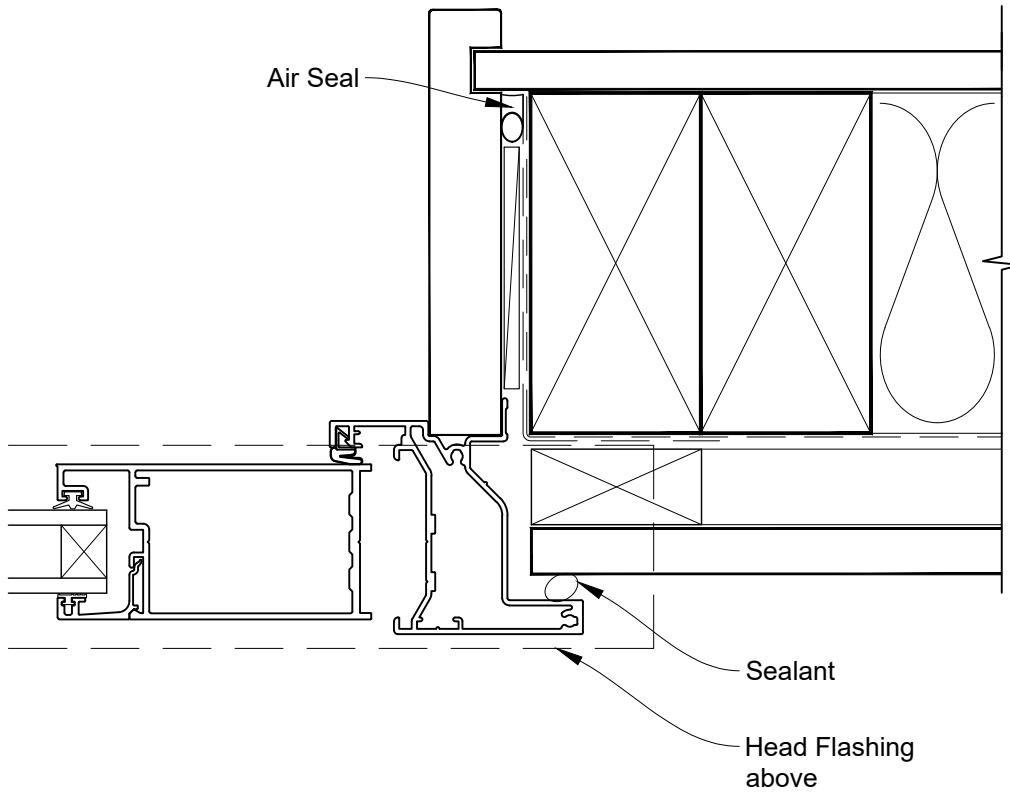

**INSTALLATION DETAIL - FIRST RESIDENTIAL  
BIFOLD WINDOW ON FLAT SHEET  
CAVITY CONSTRUCTION**

Date: 01.04.19

Scale: 1:2

CAD Ref.: FRBWFS-CH

**INSTALLATION DETAIL - FIRST RESIDENTIAL  
BIFOLD WINDOW ON FLAT SHEET  
CAVITY CONSTRUCTION**

Date: 01.04.19

Scale: 1:2

CAD Ref.: FRBWFS-CJ

**INSTALLATION DETAIL - FIRST RESIDENTIAL  
BIFOLD WINDOW ON FLAT SHEET  
CAVITY CONSTRUCTION**

Date: 01.04.19

Scale: 1:2

CAD Ref.: FRBWFS-CS

**INSTALLATION DETAIL - FIRST RESIDENTIAL  
BIFOLD WINDOW ON FLAT SHEET  
DIRECT FIXED CLADDING**

Date: 01.04.19

Scale: 1:2

CAD Ref.: FRBWFS-DS