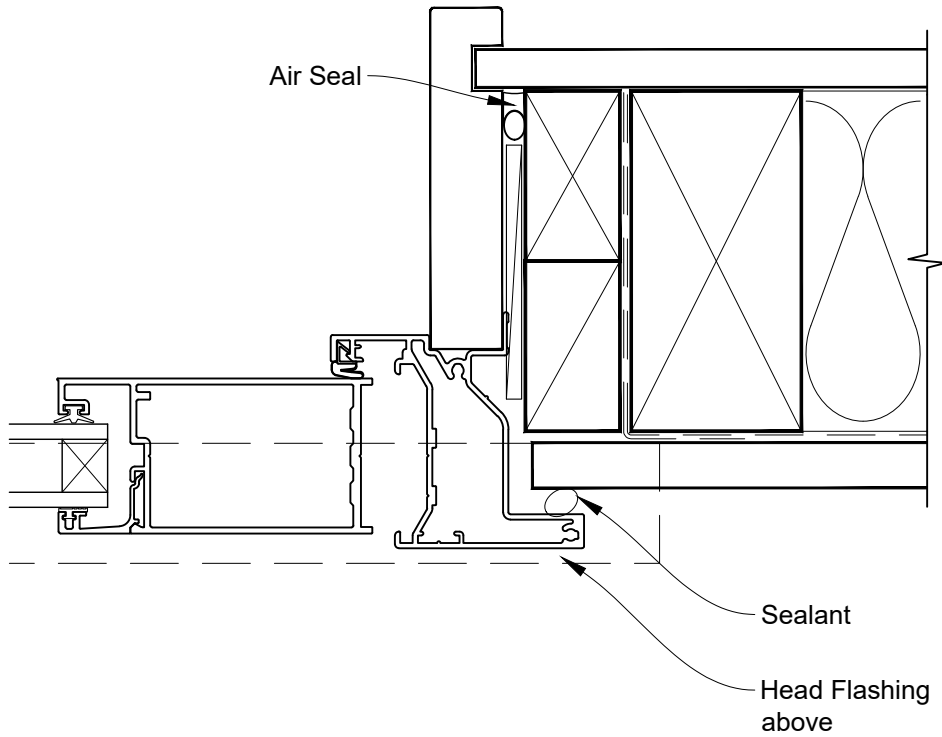

**INSTALLATION DETAIL - FIRST RESIDENTIAL  
BIFOLD WINDOW ON FLAT SHEET  
CAVITY CONSTRUCTION**

Date: 01.04.19

Scale: 1:2

CAD Ref.: FRBWFS-CH

**INSTALLATION DETAIL - FIRST RESIDENTIAL  
BIFOLD WINDOW ON FLAT SHEET  
CAVITY CONSTRUCTION**

Date: 01.04.19

Scale: 1:2

CAD Ref.: FRBWFS-CJ

**INSTALLATION DETAIL - FIRST RESIDENTIAL  
BIFOLD WINDOW ON FLAT SHEET  
CAVITY CONSTRUCTION**

Date: 01.04.19

Scale: 1:2

CAD Ref.: FRBWFS-CS

**INSTALLATION DETAIL - FIRST RESIDENTIAL  
BIFOLD WINDOW ON FLAT SHEET  
DIRECT FIXED CLADDING**

Date: 01.04.19

Scale: 1:2

CAD Ref.: FRBWFS-DH

**INSTALLATION DETAIL - FIRST RESIDENTIAL  
BIFOLD WINDOW ON FLAT SHEET  
DIRECT FIXED CLADDING**

Date: 01.04.19

Scale: 1:2

CAD Ref.: FRBWFS-DJ

**INSTALLATION DETAIL - FIRST RESIDENTIAL  
BIFOLD WINDOW ON FLAT SHEET  
DIRECT FIXED CLADDING**

Date: 01.04.19

Scale: 1:2

CAD Ref.: FRBWFS-DS