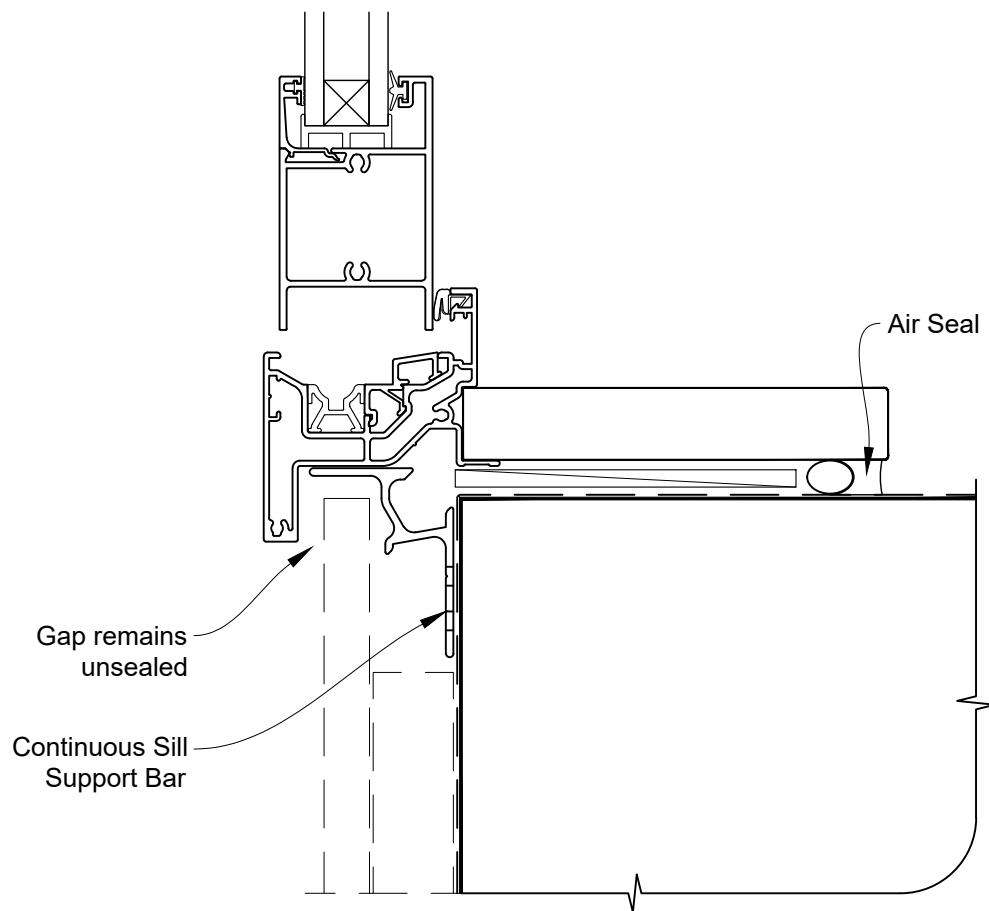

**INSTALLATION DETAIL - FIRST RESIDENTIAL  
BIFOLD WINDOW ON FLAT SHEET  
CAVITY CONSTRUCTION**

Date: 01.04.19

Scale: 1:2

CAD Ref.: FRBWFS-CH

**INSTALLATION DETAIL - FIRST RESIDENTIAL  
BIFOLD WINDOW ON FLAT SHEET  
CAVITY CONSTRUCTION**

Date: 01.04.19

Scale: 1:2

CAD Ref.: FRBWFS-CJ

**INSTALLATION DETAIL - FIRST RESIDENTIAL  
BIFOLD WINDOW ON FLAT SHEET  
CAVITY CONSTRUCTION**

Date: 01.04.19

Scale: 1:2

CAD Ref.: FRBWFS-CS

**INSTALLATION DETAIL - FIRST RESIDENTIAL  
BIFOLD WINDOW ON FLAT SHEET  
DIRECT FIXED CLADDING**

Date: 01.04.19

Scale: 1:2

CAD Ref.: FRBWFS-DH

**INSTALLATION DETAIL - FIRST RESIDENTIAL  
BIFOLD WINDOW ON FLAT SHEET  
DIRECT FIXED CLADDING**

Date: 01.04.19

Scale: 1:2

CAD Ref.: FRBWFS-DJ

**INSTALLATION DETAIL - FIRST RESIDENTIAL  
BIFOLD WINDOW ON FLAT SHEET  
DIRECT FIXED CLADDING**