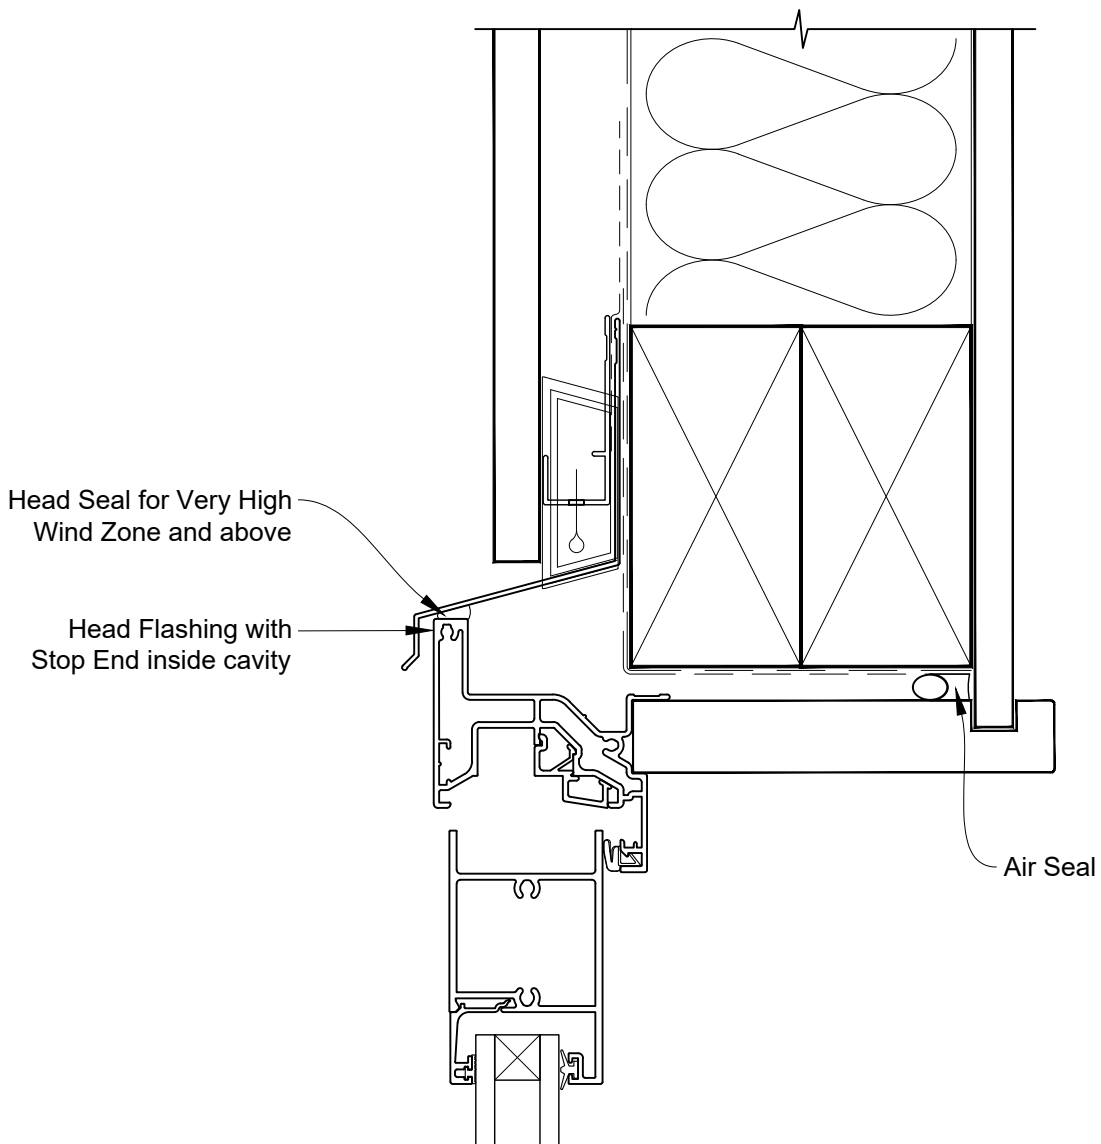

**INSTALLATION DETAIL - FIRST RESIDENTIAL  
BIFOLD WINDOW ON FLAT SHEET  
CAVITY CONSTRUCTION**

Date: 01.04.19

Scale: 1:2

CAD Ref.: FRBWFS-CH

**INSTALLATION DETAIL - FIRST RESIDENTIAL  
BIFOLD WINDOW ON FLAT SHEET  
CAVITY CONSTRUCTION**

Date: 01.04.19

Scale: 1:2

CAD Ref.: FRBWFS-CJ

**INSTALLATION DETAIL - FIRST RESIDENTIAL  
BIFOLD WINDOW ON FLAT SHEET  
CAVITY CONSTRUCTION**

Date: 01.04.19

Scale: 1:2

CAD Ref.: FRBWFS-CS

**INSTALLATION DETAIL - FIRST RESIDENTIAL  
BIFOLD WINDOW ON FLAT SHEET  
DIRECT FIXED CLADDING**