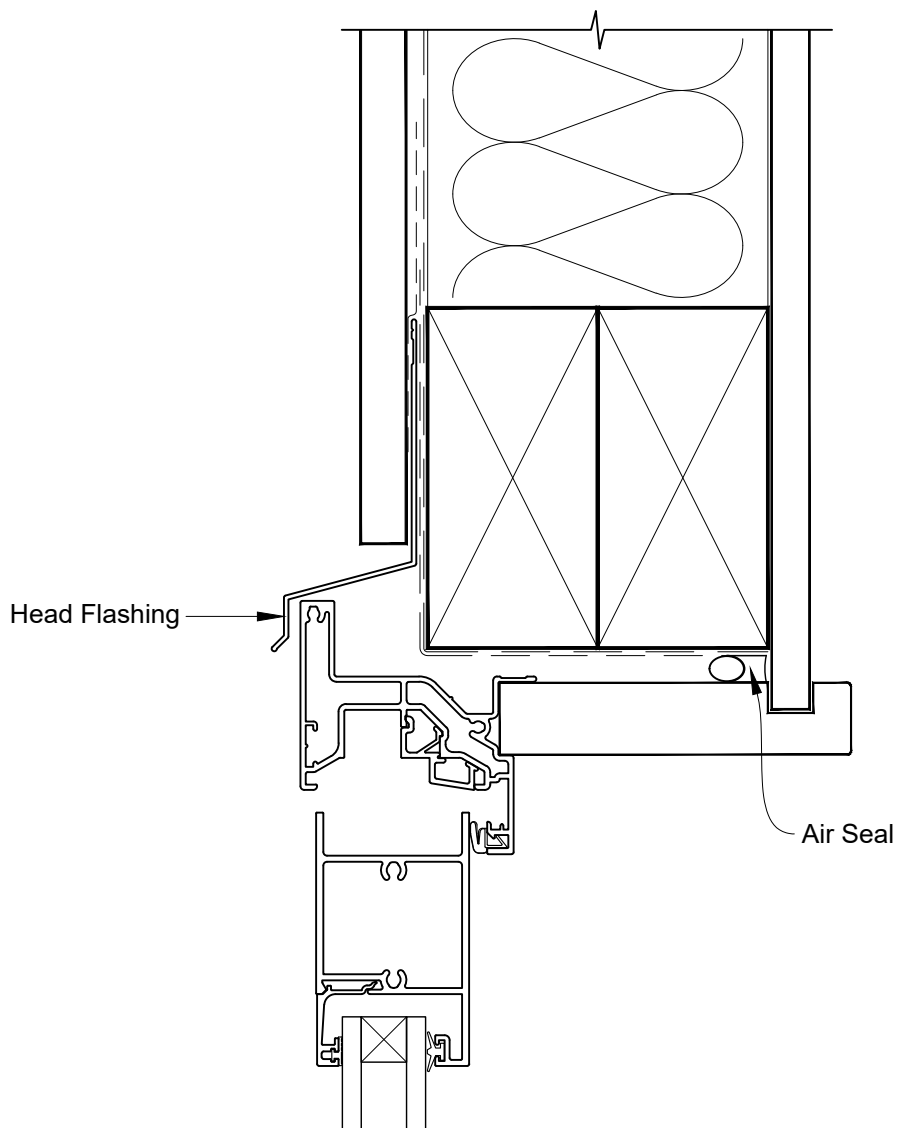

**INSTALLATION DETAIL - FIRST RESIDENTIAL  
BIFOLD WINDOW ON FLAT SHEET  
CAVITY CONSTRUCTION**

Date: 01.04.19

Scale: 1:2

CAD Ref.: FRBWFS-CH

**INSTALLATION DETAIL - FIRST RESIDENTIAL  
BIFOLD WINDOW ON FLAT SHEET  
CAVITY CONSTRUCTION**

Date: 01.04.19

Scale: 1:2

CAD Ref.: FRBWFS-CJ

**INSTALLATION DETAIL - FIRST RESIDENTIAL  
BIFOLD WINDOW ON FLAT SHEET  
CAVITY CONSTRUCTION**

Date: 01.04.19

Scale: 1:2

CAD Ref.: FRBWFS-CS

**INSTALLATION DETAIL - FIRST RESIDENTIAL  
BIFOLD WINDOW ON FLAT SHEET  
DIRECT FIXED CLADDING**

Date: 01.04.19

Scale: 1:2

CAD Ref.: FRBWFS-DH

**INSTALLATION DETAIL - FIRST RESIDENTIAL  
BIFOLD WINDOW ON FLAT SHEET  
DIRECT FIXED CLADDING**

Date: 01.04.19

Scale: 1:2

CAD Ref.: FRBWFS-DJ

**INSTALLATION DETAIL - FIRST RESIDENTIAL  
BIFOLD WINDOW ON FLAT SHEET  
DIRECT FIXED CLADDING**

Date: 01.04.19

Scale: 1:2

CAD Ref.: FRBWFS-DS