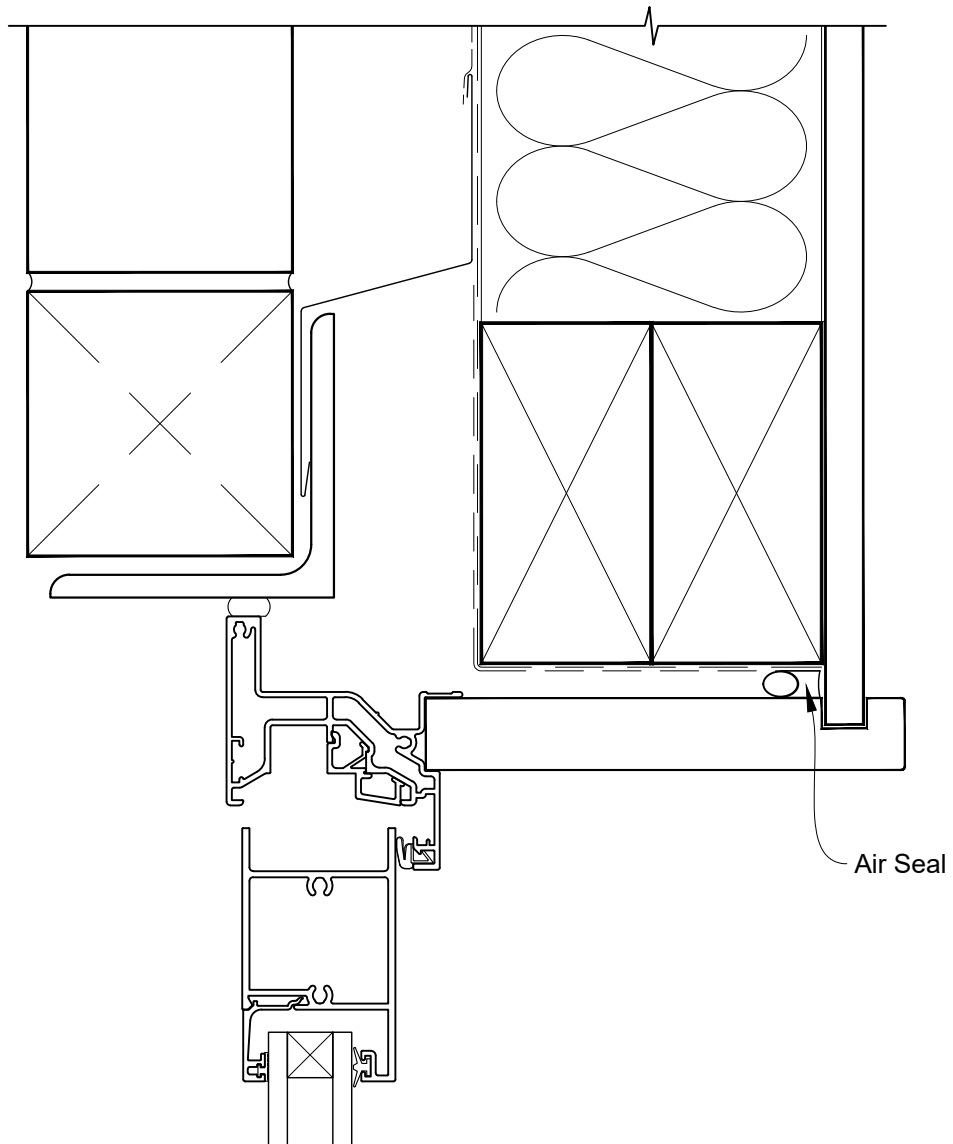

**INSTALLATION DETAIL - FIRST RESIDENTIAL  
BIFOLD WINDOW ON BRICK VENEER  
CAVITY CONSTRUCTION**

Date: 01.04.19

Scale: 1:2

CAD Ref.: FRBWBV-CH

**INSTALLATION DETAIL - FIRST RESIDENTIAL  
BIFOLD WINDOW ON BRICK VENEER  
CAVITY CONSTRUCTION**

Date: 01.04.19

Scale: 1:2

CAD Ref.: FRBWBV-CJ

**INSTALLATION DETAIL - FIRST RESIDENTIAL  
BIFOLD WINDOW ON BRICK VENEER  
CAVITY CONSTRUCTION**

Date: 01.04.19

Scale: 1:2

CAD Ref.: FRBWBV-CS