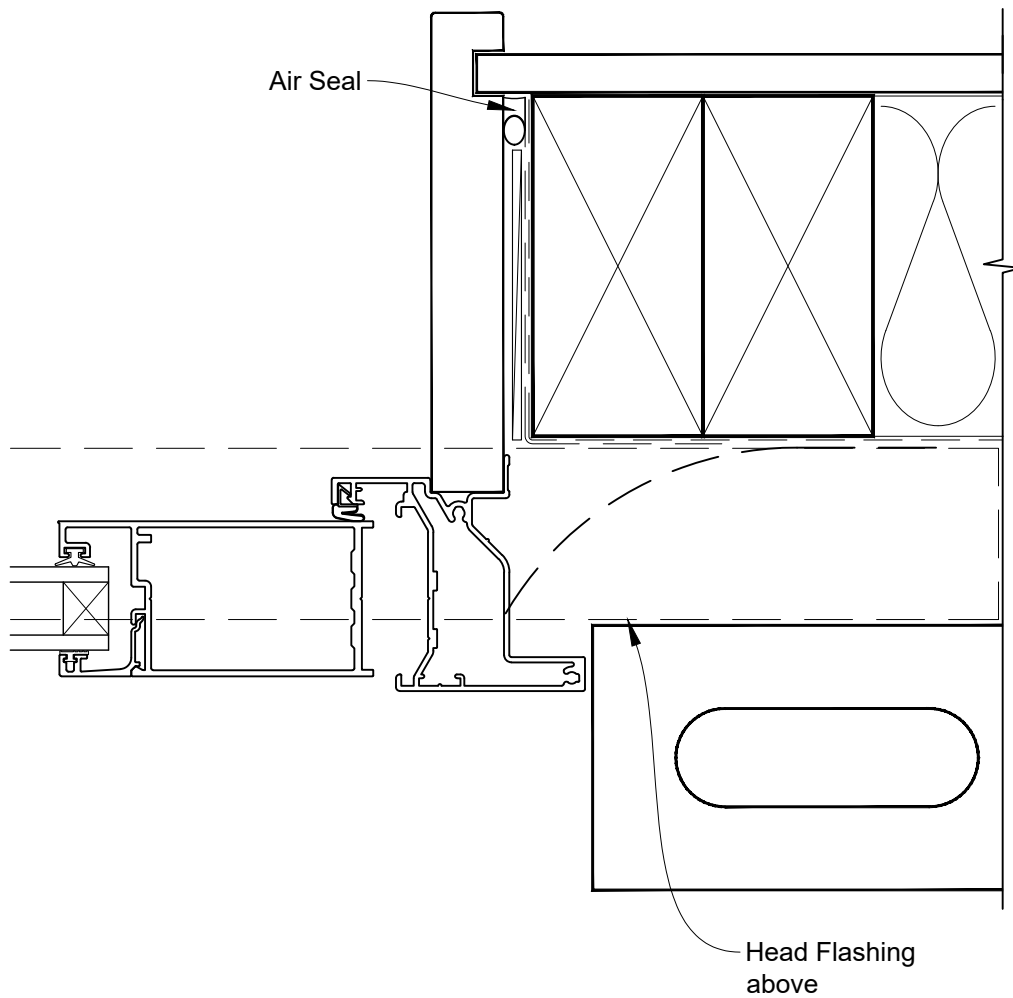

**INSTALLATION DETAIL - FIRST RESIDENTIAL  
BIFOLD WINDOW ON BRICK VENEER  
CAVITY CONSTRUCTION**

Date: 01.04.19

Scale: 1:2

CAD Ref.: FRBWBV-CH

**INSTALLATION DETAIL - FIRST RESIDENTIAL  
BIFOLD WINDOW ON BRICK VENEER  
CAVITY CONSTRUCTION**

Date: 01.04.19

Scale: 1:2

CAD Ref.: FRBWBV-CJ

**INSTALLATION DETAIL - FIRST RESIDENTIAL  
BIFOLD WINDOW ON BRICK VENEER  
CAVITY CONSTRUCTION**

Date: 01.04.19

Scale: 1:2

CAD Ref.: FRBWBV-CS