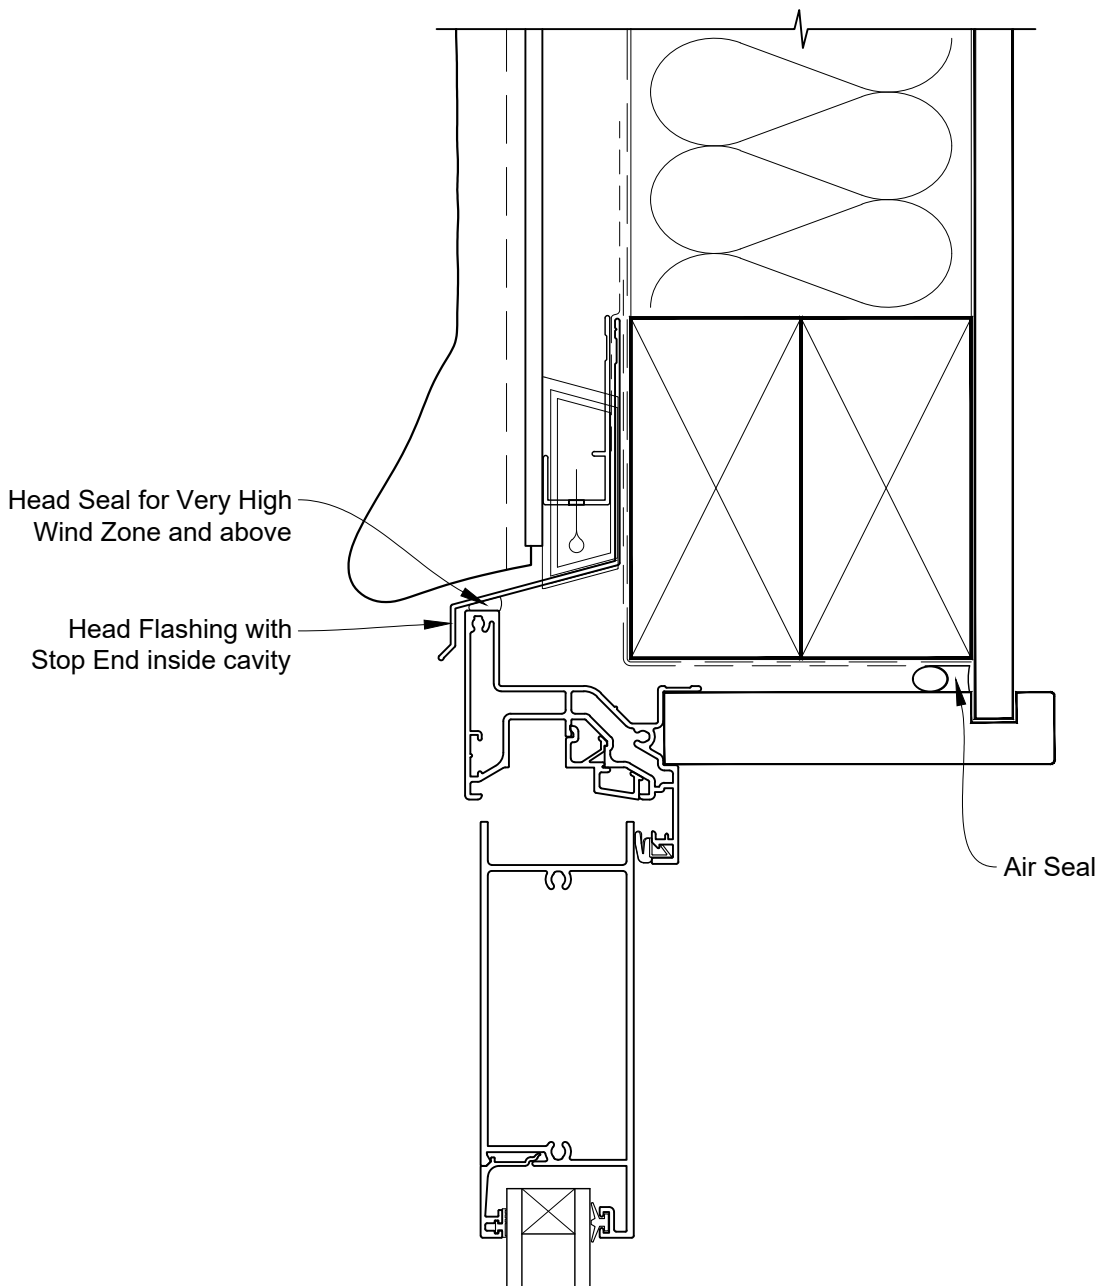

**INSTALLATION DETAIL - FIRST RESIDENTIAL
BIFOLD DOOR OPEN OUT ON STUCCO
CAVITY CONSTRUCTION**

Date: 01.04.19

Scale: 1:2

CAD Ref.: FRBOST-MODEL

**INSTALLATION DETAIL - FIRST RESIDENTIAL
BIFOLD DOOR OPEN OUT ON STUCCO
CAVITY CONSTRUCTION**

Date: 01.04.19

Scale: 1:2

CAD Ref.: FRBOST-MODEL

**INSTALLATION DETAIL - FIRST RESIDENTIAL
BIFOLD DOOR OPEN OUT ON STUCCO
CAVITY CONSTRUCTION**

Date: 01.04.19

Scale: 1:2

CAD Ref.: FRBOST-MODEL