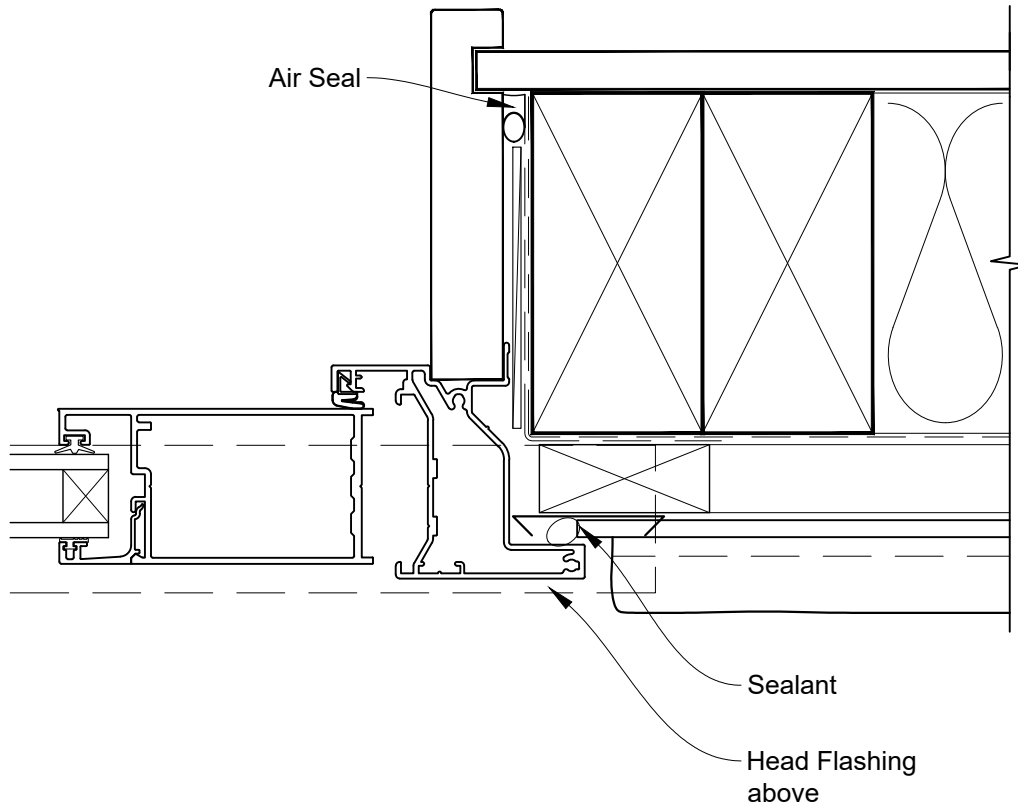

**INSTALLATION DETAIL - FIRST RESIDENTIAL
BIFOLD DOOR OPEN OUT ON STUCCO
CAVITY CONSTRUCTION**

Date: 01.04.19

Scale: 1:2

CAD Ref.: FRBOST-MODEL

**INSTALLATION DETAIL - FIRST RESIDENTIAL
BIFOLD DOOR OPEN OUT ON STUCCO
CAVITY CONSTRUCTION**

Date: 01.04.19

Scale: 1:2

CAD Ref.: FRBOST-MODEL

**INSTALLATION DETAIL - FIRST RESIDENTIAL
BIFOLD DOOR OPEN OUT ON STUCCO
CAVITY CONSTRUCTION**

Date: 01.04.19

Scale: 1:2

CAD Ref.: FRBOST-MODEL