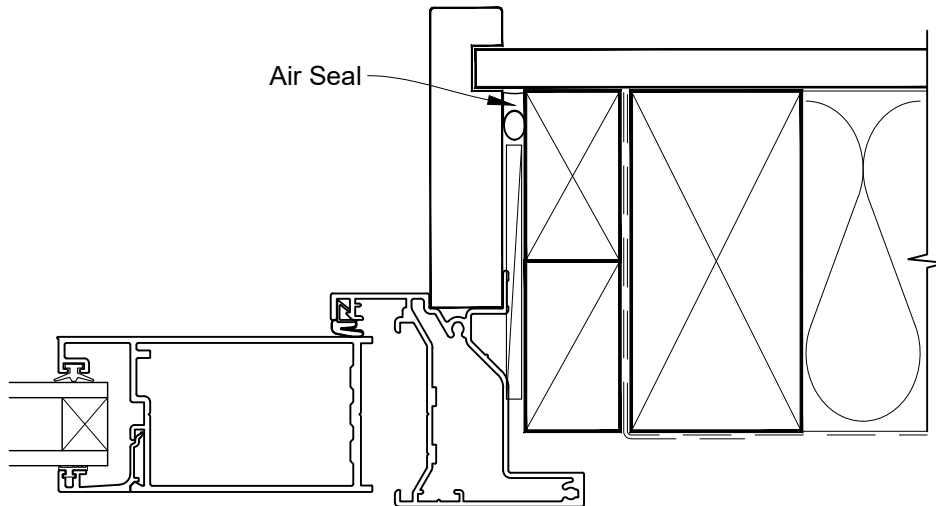

Date: 01.04.19

Scale: 1:2

CAD Ref.: FRBONC-CJ

**INSTALLATION DETAIL - FIRST RESIDENTIAL  
BIFOLD DOOR OPEN OUT ON NO CLADDING  
CAVITY CONSTRUCTION**

Date: 01.04.19

Scale: 1:2

CAD Ref.: FRBONC-CS

**INSTALLATION DETAIL - FIRST RESIDENTIAL  
BIFOLD DOOR OPEN OUT ON NO CLADDING  
DIRECT FIXED CLADDING**

Date: 01.04.19

Scale: 1:2

CAD Ref.: FRBONC-DH

**INSTALLATION DETAIL - FIRST RESIDENTIAL  
BIFOLD DOOR OPEN OUT ON NO CLADDING  
DIRECT FIXED CLADDING**

Date: 01.04.19

Scale: 1:2

CAD Ref.: FRBONC-DJ

**INSTALLATION DETAIL - FIRST RESIDENTIAL  
BIFOLD DOOR OPEN OUT ON NO CLADDING  
DIRECT FIXED CLADDING**