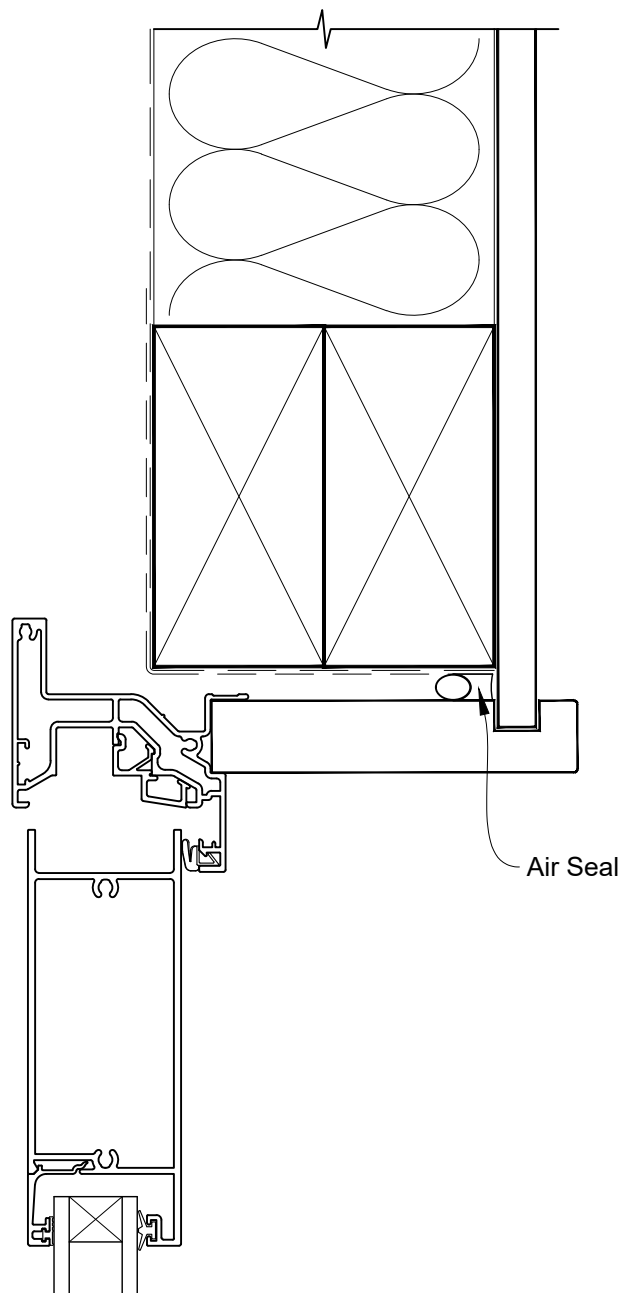

**INSTALLATION DETAIL - FIRST RESIDENTIAL  
BIFOLD DOOR OPEN OUT ON NO CLADDING  
CAVITY CONSTRUCTION**

Date: 01.04.19

Scale: 1:2

CAD Ref.: FRBONC-CH

**INSTALLATION DETAIL - FIRST RESIDENTIAL  
BIFOLD DOOR OPEN OUT ON NO CLADDING  
CAVITY CONSTRUCTION**

Date: 01.04.19

Scale: 1:2

CAD Ref.: FRBONC-CJ

**INSTALLATION DETAIL - FIRST RESIDENTIAL  
BIFOLD DOOR OPEN OUT ON NO CLADDING  
CAVITY CONSTRUCTION**

Date: 01.04.19

Scale: 1:2

CAD Ref.: FRBONC-CS

**INSTALLATION DETAIL - FIRST RESIDENTIAL  
BIFOLD DOOR OPEN OUT ON NO CLADDING  
DIRECT FIXED CLADDING**

Date: 01.04.19

Scale: 1:2

CAD Ref.: FRBONC-DS