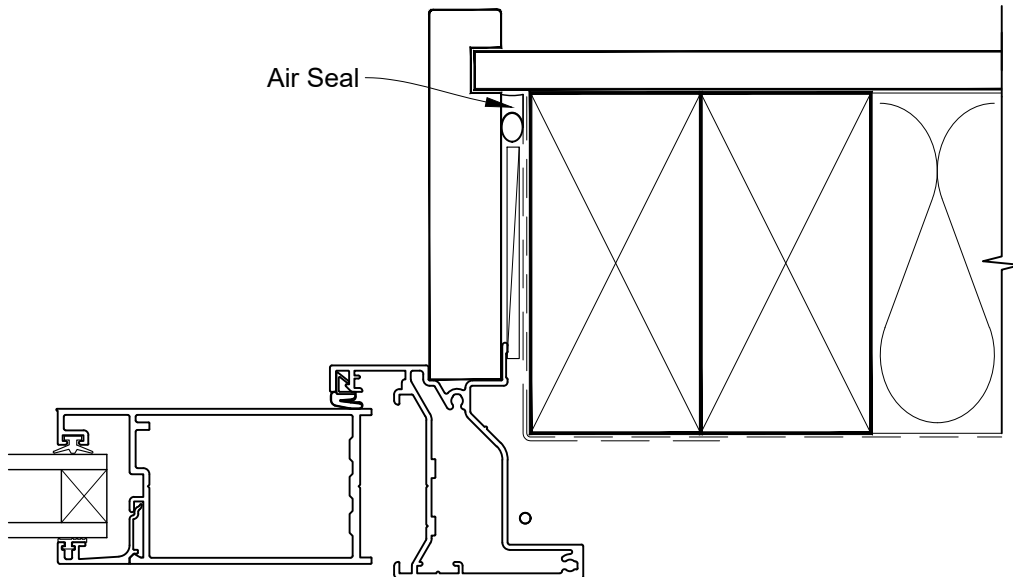

**INSTALLATION DETAIL - FIRST RESIDENTIAL  
BIFOLD DOOR OPEN OUT ON NO CLADDING  
CAVITY CONSTRUCTION**

Date: 01.04.19

Scale: 1:2

CAD Ref.: FRBONC-CH

**INSTALLATION DETAIL - FIRST RESIDENTIAL  
BIFOLD DOOR OPEN OUT ON NO CLADDING  
CAVITY CONSTRUCTION**

Date: 01.04.19

Scale: 1:2

CAD Ref.: FRBONC-CJ

**INSTALLATION DETAIL - FIRST RESIDENTIAL  
BIFOLD DOOR OPEN OUT ON NO CLADDING  
CAVITY CONSTRUCTION**

Date: 01.04.19

Scale: 1:2

CAD Ref.: FRBONC-CS

**INSTALLATION DETAIL - FIRST RESIDENTIAL  
BIFOLD DOOR OPEN OUT ON NO CLADDING  
DIRECT FIXED CLADDING**