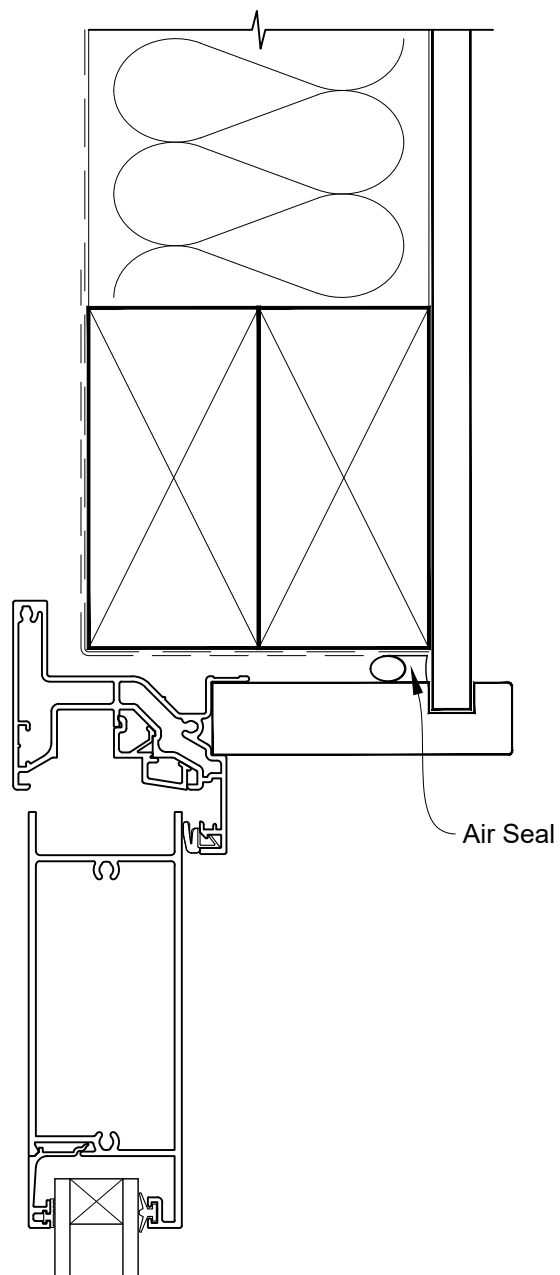

**INSTALLATION DETAIL - FIRST RESIDENTIAL  
BIFOLD DOOR OPEN OUT ON NO CLADDING  
CAVITY CONSTRUCTION**

Date: 01.04.19

Scale: 1:2

CAD Ref.: FRBONC-CH

**INSTALLATION DETAIL - FIRST RESIDENTIAL  
BIFOLD DOOR OPEN OUT ON NO CLADDING  
CAVITY CONSTRUCTION**

Date: 01.04.19

Scale: 1:2

CAD Ref.: FRBONC-CJ

**INSTALLATION DETAIL - FIRST RESIDENTIAL  
BIFOLD DOOR OPEN OUT ON NO CLADDING  
CAVITY CONSTRUCTION**

Date: 01.04.19

Scale: 1:2

CAD Ref.: FRBONC-CS

**INSTALLATION DETAIL - FIRST RESIDENTIAL  
BIFOLD DOOR OPEN OUT ON NO CLADDING  
DIRECT FIXED CLADDING**

Date: 01.04.19

Scale: 1:2

CAD Ref.: FRBONC-DH

**INSTALLATION DETAIL - FIRST RESIDENTIAL  
BIFOLD DOOR OPEN OUT ON NO CLADDING  
DIRECT FIXED CLADDING**

Date: 01.04.19

Scale: 1:2

CAD Ref.: FRBONC-DJ

**INSTALLATION DETAIL - FIRST RESIDENTIAL  
BIFOLD DOOR OPEN OUT ON NO CLADDING  
DIRECT FIXED CLADDING**

Date: 01.04.19

Scale: 1:2

CAD Ref.: FRBONC-DS