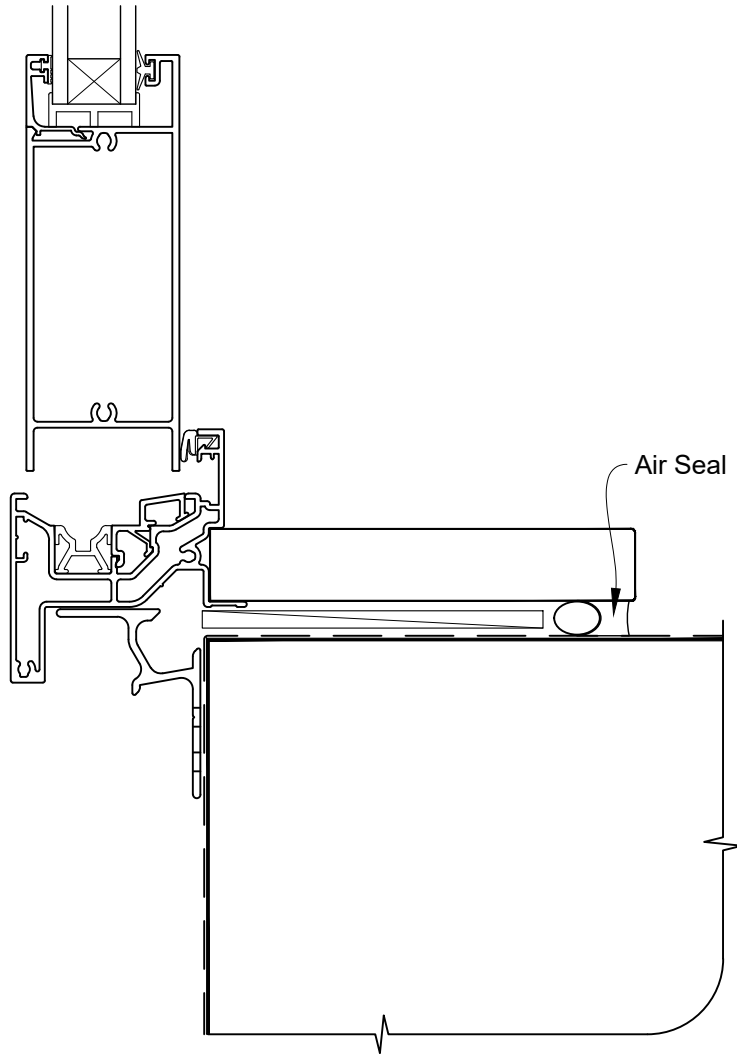

Date: 01.04.19

Scale: 1:2

CAD Ref.: FRBONC-CJ

**INSTALLATION DETAIL - FIRST RESIDENTIAL  
BIFOLD DOOR OPEN OUT ON NO CLADDING  
CAVITY CONSTRUCTION**

Date: 01.04.19

Scale: 1:2

CAD Ref.: FRBONC-CS

**INSTALLATION DETAIL - FIRST RESIDENTIAL  
BIFOLD DOOR OPEN OUT ON NO CLADDING  
DIRECT FIXED CLADDING**

Date: 01.04.19

Scale: 1:2

CAD Ref.: FRBONC-DH

**INSTALLATION DETAIL - FIRST RESIDENTIAL  
BIFOLD DOOR OPEN OUT ON NO CLADDING  
DIRECT FIXED CLADDING**

Date: 01.04.19

Scale: 1:2

CAD Ref.: FRBONC-DJ

**INSTALLATION DETAIL - FIRST RESIDENTIAL  
BIFOLD DOOR OPEN OUT ON NO CLADDING  
DIRECT FIXED CLADDING**

Date: 01.04.19

Scale: 1:2

CAD Ref.: FRBONC-DS