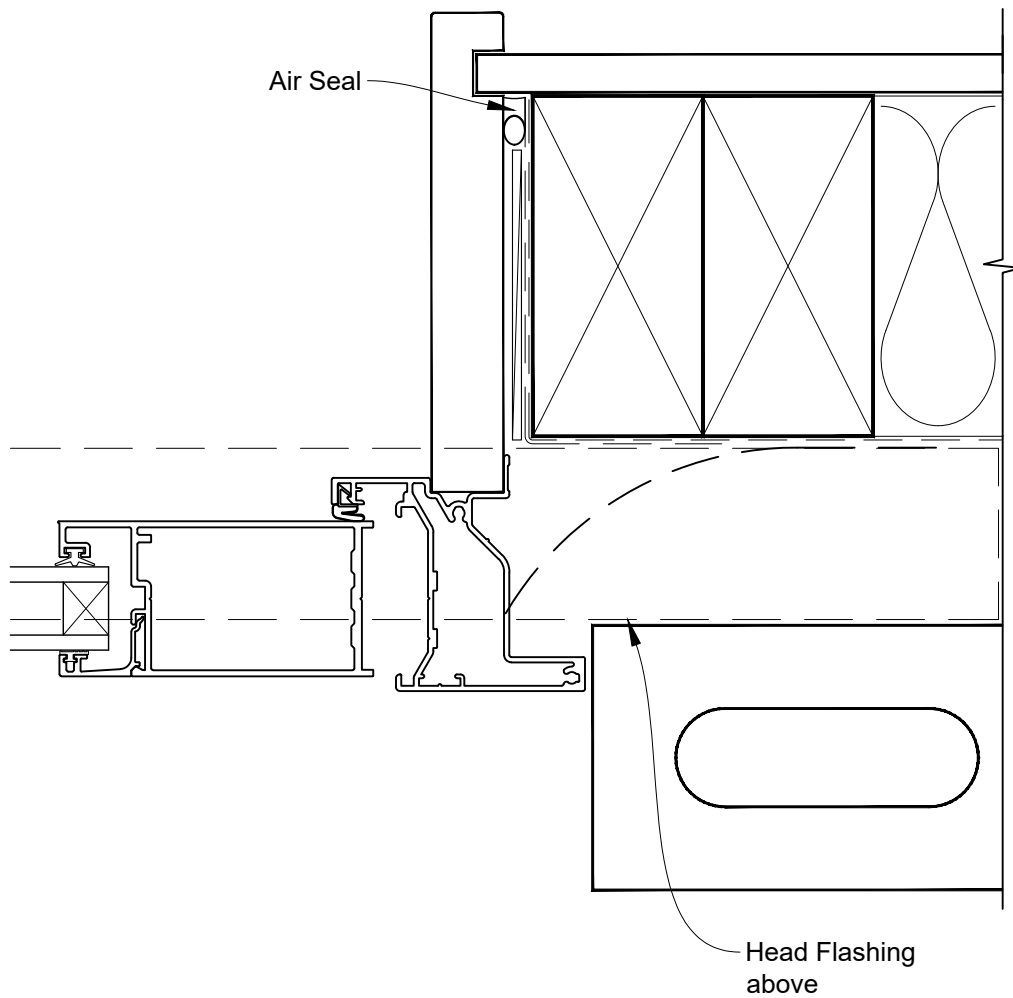

**INSTALLATION DETAIL - FIRST RESIDENTIAL
BIFOLD DOOR OPEN OUT ON BRICK VENEER
CAVITY CONSTRUCTION**

Date: 01.04.19

Scale: 1:2

CAD Ref.: FRBOBV-CH

**INSTALLATION DETAIL - FIRST RESIDENTIAL
BIFOLD DOOR OPEN OUT ON BRICK VENEER
CAVITY CONSTRUCTION**

Date: 01.04.19

Scale: 1:2

CAD Ref.: FRBOBV-CJ

**INSTALLATION DETAIL - FIRST RESIDENTIAL
BIFOLD DOOR OPEN OUT ON BRICK VENEER
CAVITY CONSTRUCTION**

Date: 01.04.19

Scale: 1:2

CAD Ref.: FRBOBV-CS