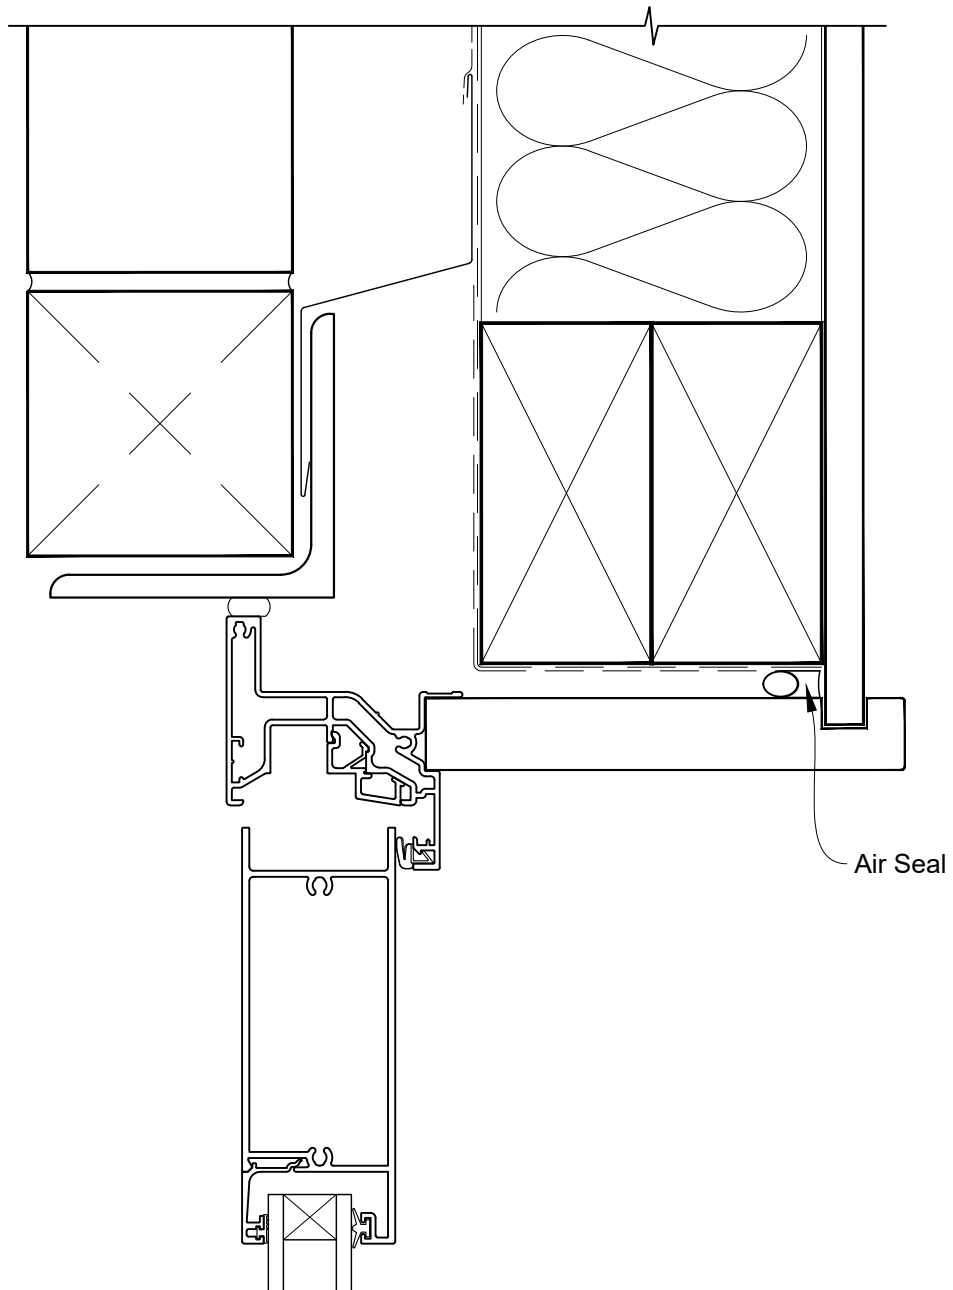

**INSTALLATION DETAIL - FIRST RESIDENTIAL
BIFOLD DOOR OPEN OUT ON BRICK VENEER
CAVITY CONSTRUCTION**

Date: 01.04.19

Scale: 1:2

CAD Ref.: FRBOBV-CH

**INSTALLATION DETAIL - FIRST RESIDENTIAL
BIFOLD DOOR OPEN OUT ON BRICK VENEER
CAVITY CONSTRUCTION**

Date: 01.04.19

Scale: 1:2

CAD Ref.: FRBOBV-CJ

**INSTALLATION DETAIL - FIRST RESIDENTIAL
BIFOLD DOOR OPEN OUT ON BRICK VENEER
CAVITY CONSTRUCTION**

Date: 01.04.19

Scale: 1:2

CAD Ref.: FRBOBV-CS