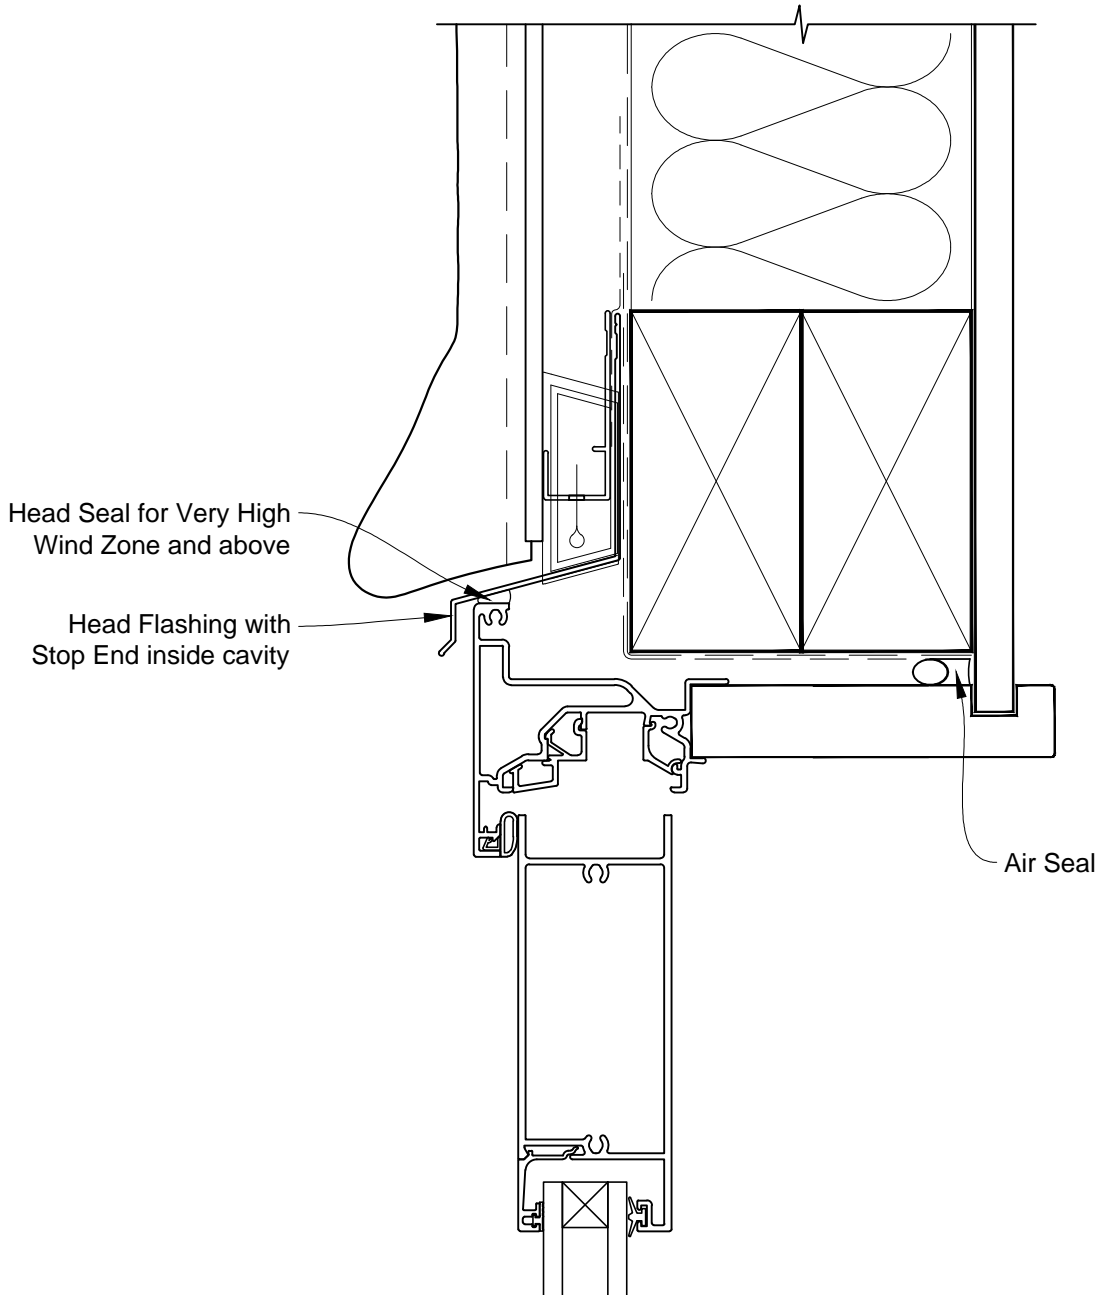

**INSTALLATION DETAIL - FIRST RESIDENTIAL  
BIFOLD DOOR OPEN IN ON STUCCO  
CAVITY CONSTRUCTION**

Date: 01.03.14

Scale: 1:2

CAD Ref.: FRBIST-CH

**INSTALLATION DETAIL - FIRST RESIDENTIAL  
BIFOLD DOOR OPEN IN ON STUCCO  
CAVITY CONSTRUCTION**

Date: 01.03.14

Scale: 1:2

CAD Ref.: FRBIST-CJ

**INSTALLATION DETAIL - FIRST RESIDENTIAL  
BIFOLD DOOR OPEN IN ON STUCCO  
CAVITY CONSTRUCTION**

Date: 01.03.14

Scale: 1:2

CAD Ref.: FRBIST-CS