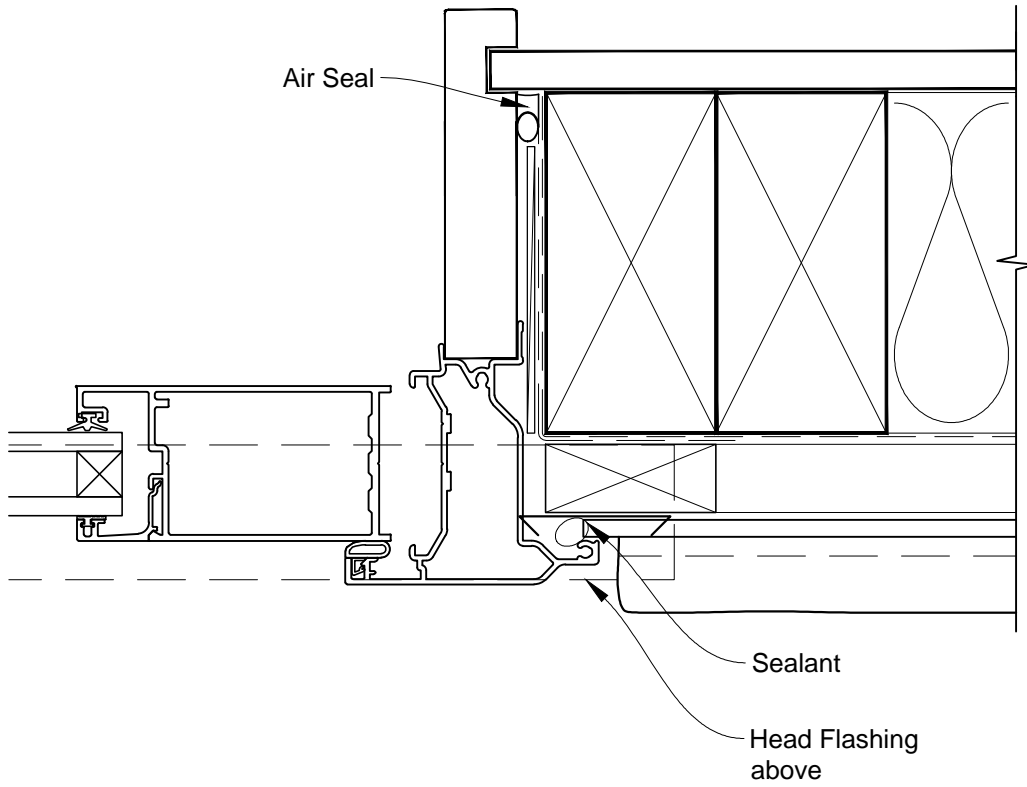

**INSTALLATION DETAIL - FIRST RESIDENTIAL  
BIFOLD DOOR OPEN IN ON STUCCO  
CAVITY CONSTRUCTION**

Date: 01.03.14

Scale: 1:2

CAD Ref.: FRBIST-CH

**INSTALLATION DETAIL - FIRST RESIDENTIAL  
BIFOLD DOOR OPEN IN ON STUCCO  
CAVITY CONSTRUCTION**

Date: 01.03.14

Scale: 1:2

CAD Ref.: FRBIST-CJ

**INSTALLATION DETAIL - FIRST RESIDENTIAL  
BIFOLD DOOR OPEN IN ON STUCCO  
CAVITY CONSTRUCTION**

Date: 01.03.14

Scale: 1:2

CAD Ref.: FRBIST-CS