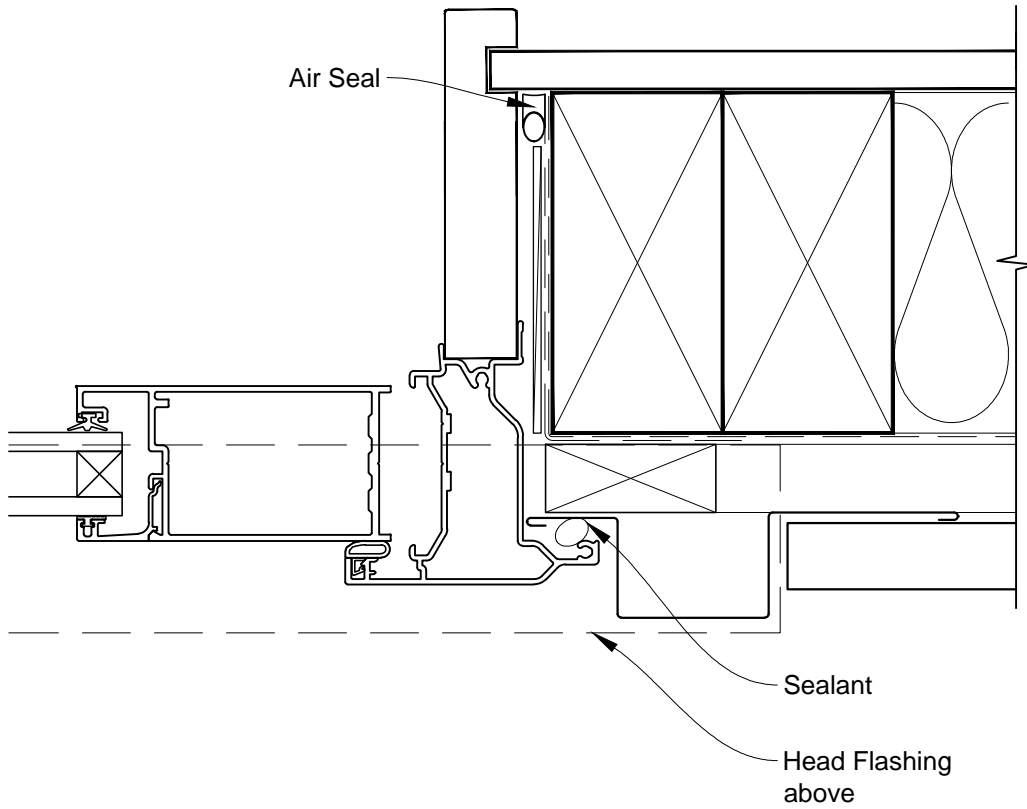

**INSTALLATION DETAIL - FIRST RESIDENTIAL
BIFOLD DOOR OPEN IN ON PROFILE METAL
CAVITY CONSTRUCTION**

Date: 01.03.14

Scale: 1:2

CAD Ref.: FRBIPM-CH

**INSTALLATION DETAIL - FIRST RESIDENTIAL
BIFOLD DOOR OPEN IN ON PROFILE METAL
CAVITY CONSTRUCTION**

Date: 01.03.14

Scale: 1:2

CAD Ref.: FRBIPM-CJ

**INSTALLATION DETAIL - FIRST RESIDENTIAL
BIFOLD DOOR OPEN IN ON PROFILE METAL
CAVITY CONSTRUCTION**

Date: 01.03.14

Scale: 1:2

CAD Ref.: FRBIPM-CS

**INSTALLATION DETAIL - FIRST RESIDENTIAL
BIFOLD DOOR OPEN IN ON PROFILE METAL
DIRECT FIXED CLADDING**

Date: 01.03.14

Scale: 1:2

CAD Ref.: FRBIPM-DH

**INSTALLATION DETAIL - FIRST RESIDENTIAL
BIFOLD DOOR OPEN IN ON PROFILE METAL
DIRECT FIXED CLADDING**

Date: 01.03.14

Scale: 1:2

CAD Ref.: FRBIPM-DJ

**INSTALLATION DETAIL - FIRST RESIDENTIAL
BIFOLD DOOR OPEN IN ON PROFILE METAL
DIRECT FIXED CLADDING**