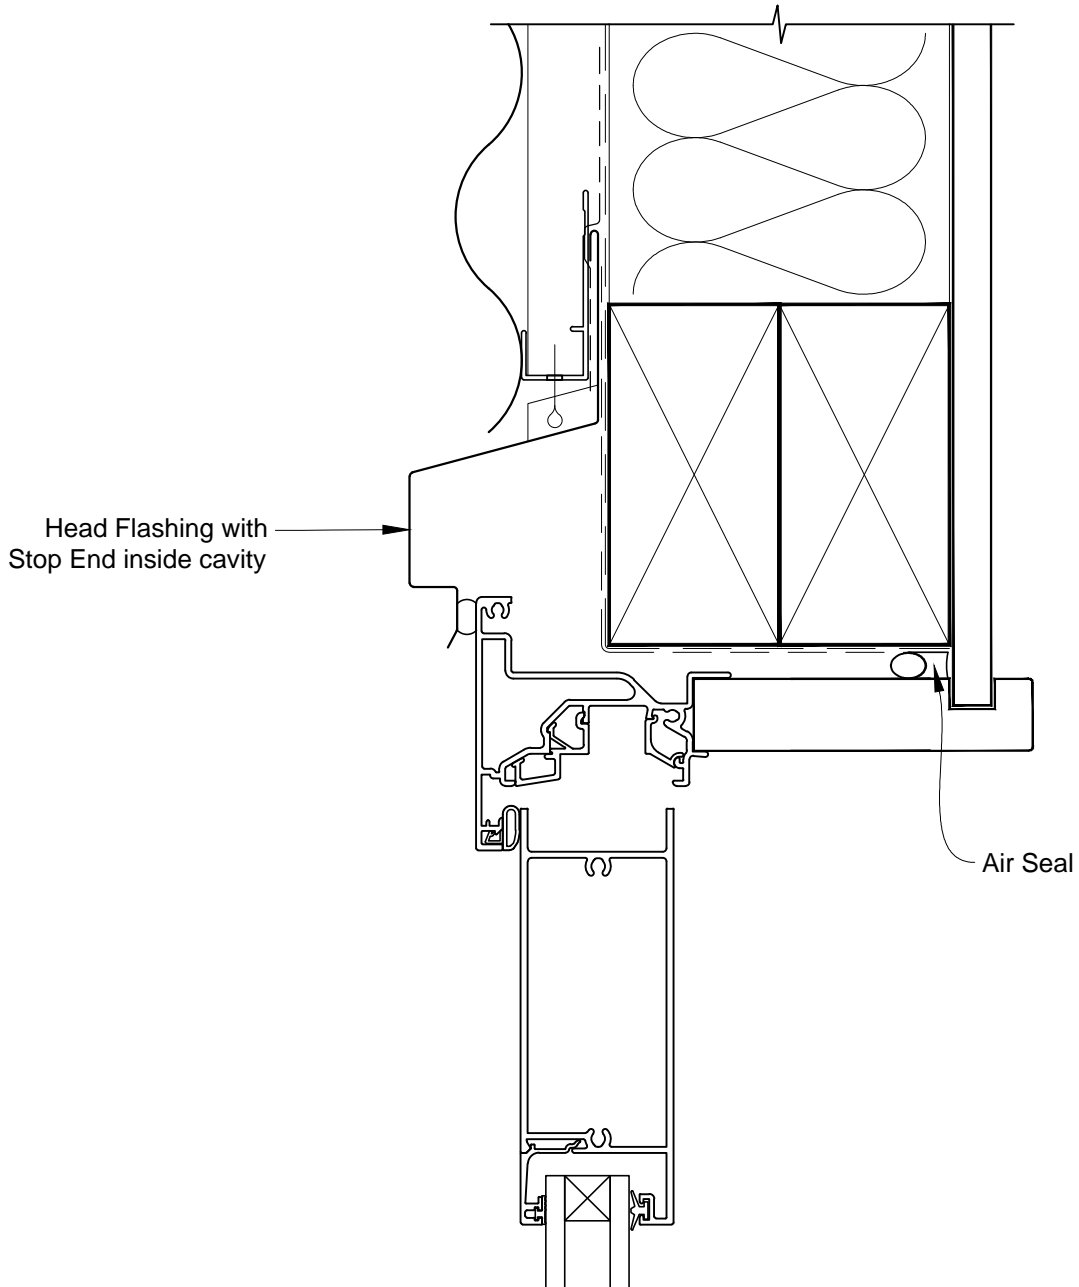

**INSTALLATION DETAIL - FIRST RESIDENTIAL
BIFOLD DOOR OPEN IN ON PROFILE METAL
CAVITY CONSTRUCTION**

Date: 01.03.14

Scale: 1:2

CAD Ref.: FRBIPM-CH

**INSTALLATION DETAIL - FIRST RESIDENTIAL
BIFOLD DOOR OPEN IN ON PROFILE METAL
CAVITY CONSTRUCTION**

Date: 01.03.14

Scale: 1:2

CAD Ref.: FRBIPM-CJ

**INSTALLATION DETAIL - FIRST RESIDENTIAL
BIFOLD DOOR OPEN IN ON PROFILE METAL
CAVITY CONSTRUCTION**

Date: 01.03.14

Scale: 1:2

CAD Ref.: FRBIPM-CS

**INSTALLATION DETAIL - FIRST RESIDENTIAL
BIFOLD DOOR OPEN IN ON PROFILE METAL
DIRECT FIXED CLADDING**

Date: 01.03.14

Scale: 1:2

CAD Ref.: FRBIPM-DH

**INSTALLATION DETAIL - FIRST RESIDENTIAL
BIFOLD DOOR OPEN IN ON PROFILE METAL
DIRECT FIXED CLADDING**

Date: 01.03.14

Scale: 1:2

CAD Ref.: FRBIPM-DJ

**INSTALLATION DETAIL - FIRST RESIDENTIAL
BIFOLD DOOR OPEN IN ON PROFILE METAL
DIRECT FIXED CLADDING**