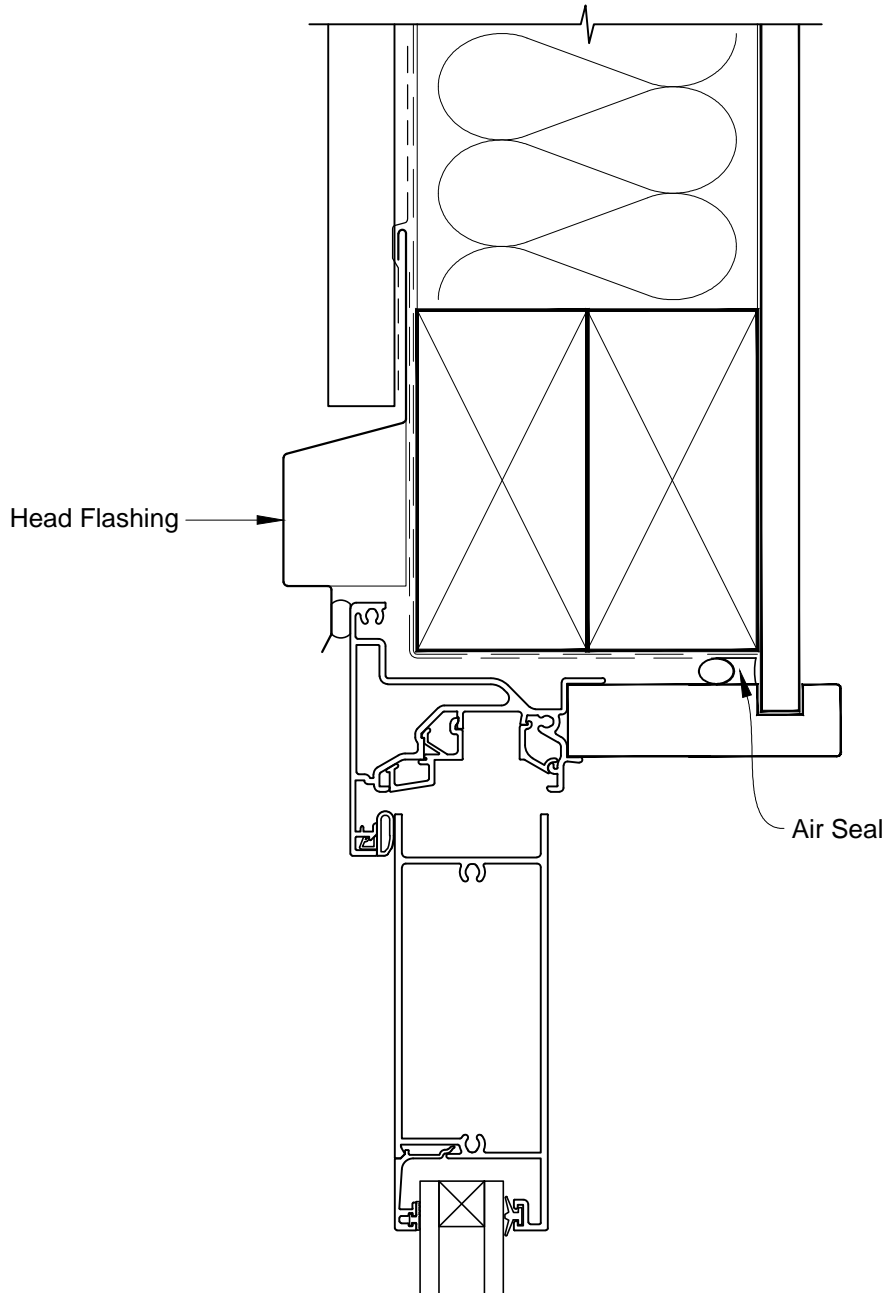

**INSTALLATION DETAIL - FIRST RESIDENTIAL
BIFOLD DOOR OPEN IN ON PROFILE METAL
CAVITY CONSTRUCTION**

Date: 01.03.14

Scale: 1:2

CAD Ref.: FRBIPM-CH

**INSTALLATION DETAIL - FIRST RESIDENTIAL
BIFOLD DOOR OPEN IN ON PROFILE METAL
CAVITY CONSTRUCTION**

Date: 01.03.14

Scale: 1:2

CAD Ref.: FRBIPM-CJ

**INSTALLATION DETAIL - FIRST RESIDENTIAL
BIFOLD DOOR OPEN IN ON PROFILE METAL
CAVITY CONSTRUCTION**

Date: 01.03.14

Scale: 1:2

CAD Ref.: FRBIPM-CS

**INSTALLATION DETAIL - FIRST RESIDENTIAL
BIFOLD DOOR OPEN IN ON PROFILE METAL
DIRECT FIXED CLADDING**

Date: 01.03.14

Scale: 1:2

CAD Ref.: FRBIPM-DH

**INSTALLATION DETAIL - FIRST RESIDENTIAL
BIFOLD DOOR OPEN IN ON PROFILE METAL
DIRECT FIXED CLADDING**

Date: 01.03.14

Scale: 1:2

CAD Ref.: FRBIPM-DJ

**INSTALLATION DETAIL - FIRST RESIDENTIAL
BIFOLD DOOR OPEN IN ON PROFILE METAL
DIRECT FIXED CLADDING**