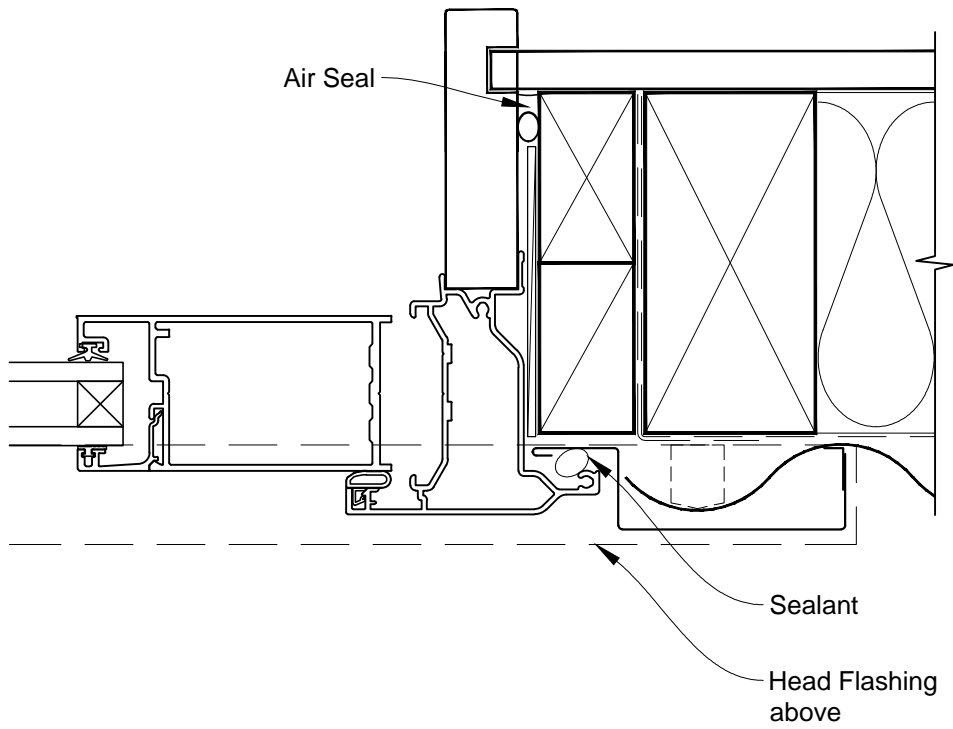

**INSTALLATION DETAIL - FIRST RESIDENTIAL
BIFOLD DOOR OPEN IN ON PROFILE METAL
CAVITY CONSTRUCTION**

Date: 01.03.14

Scale: 1:2

CAD Ref.: FRBIPM-CH

**INSTALLATION DETAIL - FIRST RESIDENTIAL
BIFOLD DOOR OPEN IN ON PROFILE METAL
CAVITY CONSTRUCTION**

Date: 01.03.14

Scale: 1:2

CAD Ref.: FRBIPM-CJ

**INSTALLATION DETAIL - FIRST RESIDENTIAL
BIFOLD DOOR OPEN IN ON PROFILE METAL
CAVITY CONSTRUCTION**

Date: 01.03.14

Scale: 1:2

CAD Ref.: FRBIPM-CS

**INSTALLATION DETAIL - FIRST RESIDENTIAL
BIFOLD DOOR OPEN IN ON PROFILE METAL
DIRECT FIXED CLADDING**

Date: 01.03.14

Scale: 1:2

CAD Ref.: FRBIPM-DH

**INSTALLATION DETAIL - FIRST RESIDENTIAL
BIFOLD DOOR OPEN IN ON PROFILE METAL
DIRECT FIXED CLADDING**

Date: 01.03.14

Scale: 1:2

CAD Ref.: FRBIPM-DJ

**INSTALLATION DETAIL - FIRST RESIDENTIAL
BIFOLD DOOR OPEN IN ON PROFILE METAL
DIRECT FIXED CLADDING**

Date: 01.03.14

Scale: 1:2

CAD Ref.: FRBIPM-DS