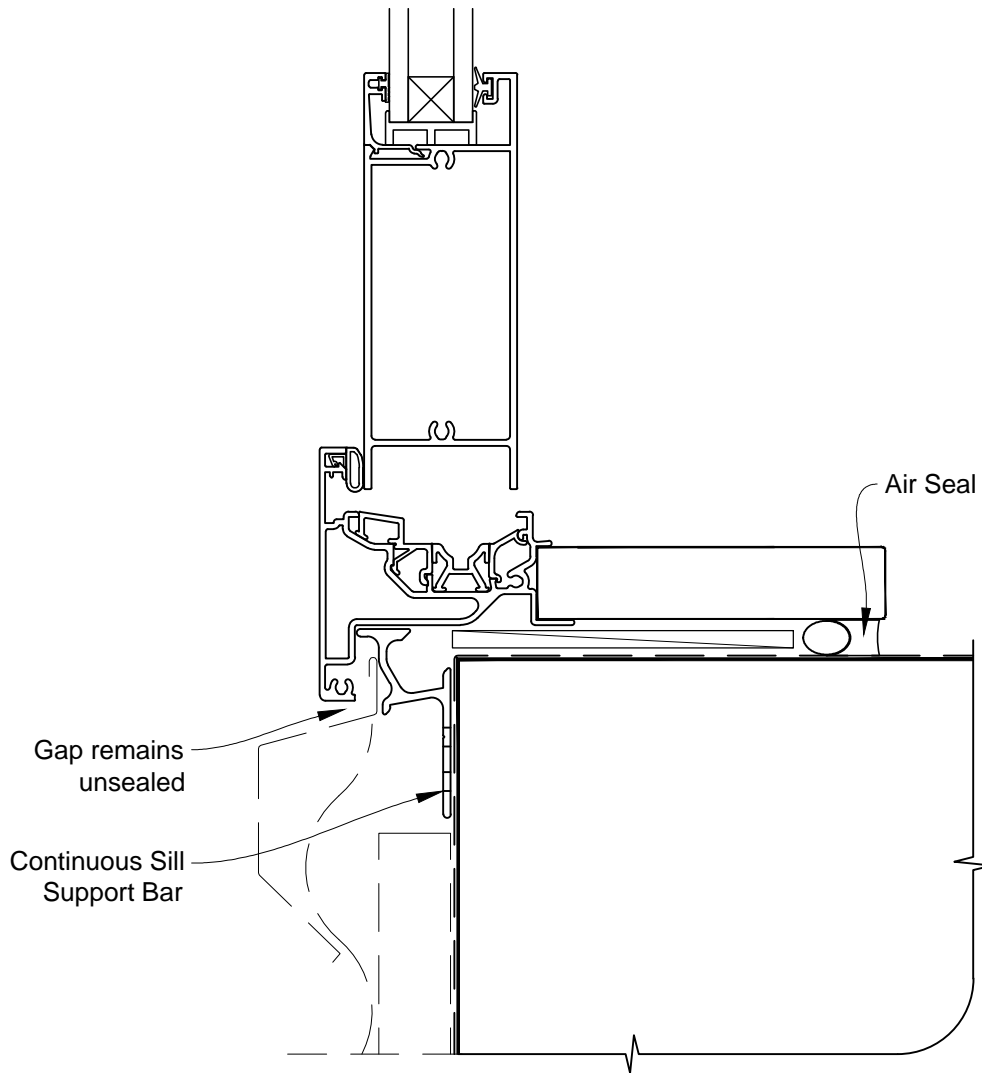

**INSTALLATION DETAIL - FIRST RESIDENTIAL
BIFOLD DOOR OPEN IN ON PROFILE METAL
CAVITY CONSTRUCTION**

Date: 01.03.14

Scale: 1:2

CAD Ref.: FRBIPM-CH

**INSTALLATION DETAIL - FIRST RESIDENTIAL
BIFOLD DOOR OPEN IN ON PROFILE METAL
CAVITY CONSTRUCTION**

Date: 01.03.14

Scale: 1:2

CAD Ref.: FRBIPM-CJ

**INSTALLATION DETAIL - FIRST RESIDENTIAL
BIFOLD DOOR OPEN IN ON PROFILE METAL
CAVITY CONSTRUCTION**

Date: 01.03.14

Scale: 1:2

CAD Ref.: FRBIPM-CS

**INSTALLATION DETAIL - FIRST RESIDENTIAL
BIFOLD DOOR OPEN IN ON PROFILE METAL
DIRECT FIXED CLADDING**

Date: 01.03.14

Scale: 1:2

CAD Ref.: FRBIPM-DH

**INSTALLATION DETAIL - FIRST RESIDENTIAL
BIFOLD DOOR OPEN IN ON PROFILE METAL
DIRECT FIXED CLADDING**

Date: 01.03.14

Scale: 1:2

CAD Ref.: FRBIPM-DJ

**INSTALLATION DETAIL - FIRST RESIDENTIAL
BIFOLD DOOR OPEN IN ON PROFILE METAL
DIRECT FIXED CLADDING**