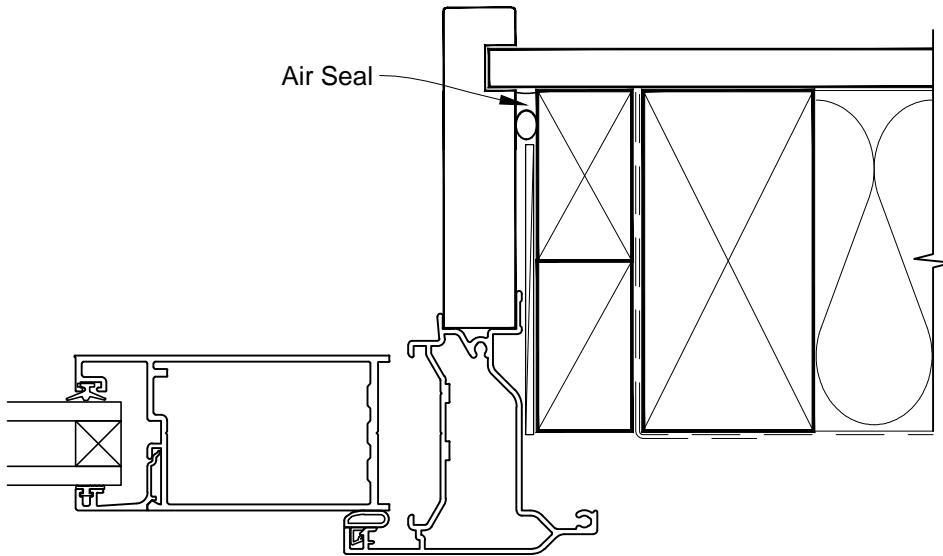

Date: 01.03.14

Scale: 1:2

CAD Ref.: FRBINC-DH

**INSTALLATION DETAIL - FIRST RESIDENTIAL
BIFOLD DOOR OPEN IN ON NO CLADDING
DIRECT FIXED CLADDING**

Date: 01.03.14

Scale: 1:2

CAD Ref.: FRBINC-DJ

**INSTALLATION DETAIL - FIRST RESIDENTIAL
BIFOLD DOOR OPEN IN ON NO CLADDING
DIRECT FIXED CLADDING**

Date: 01.03.14

Scale: 1:2

CAD Ref.: FRBINC-DS