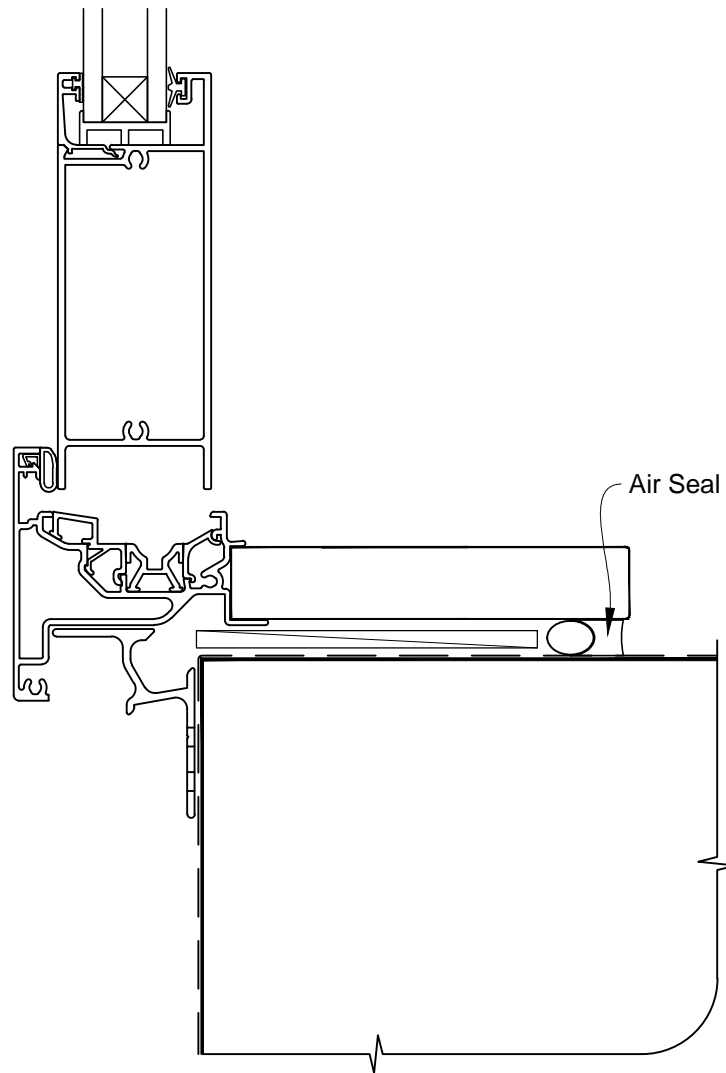

**INSTALLATION DETAIL - FIRST RESIDENTIAL
BIFOLD DOOR OPEN IN ON NO CLADDING
CAVITY CONSTRUCTION**

Date: 01.03.14

Scale: 1:2

CAD Ref.: FRBINC-CH

**INSTALLATION DETAIL - FIRST RESIDENTIAL
BIFOLD DOOR OPEN IN ON NO CLADDING
CAVITY CONSTRUCTION**

Date: 01.03.14

Scale: 1:2

CAD Ref.: FRBINC-CJ

**INSTALLATION DETAIL - FIRST RESIDENTIAL
BIFOLD DOOR OPEN IN ON NO CLADDING
CAVITY CONSTRUCTION**

Date: 01.03.14

Scale: 1:2

CAD Ref.: FRBINC-CS

**INSTALLATION DETAIL - FIRST RESIDENTIAL
BIFOLD DOOR OPEN IN ON NO CLADDING
DIRECT FIXED CLADDING**

Date: 01.03.14

Scale: 1:2

CAD Ref.: FRBINC-DH

**INSTALLATION DETAIL - FIRST RESIDENTIAL
BIFOLD DOOR OPEN IN ON NO CLADDING
DIRECT FIXED CLADDING**

Date: 01.03.14

Scale: 1:2

CAD Ref.: FRBINC-DJ

**INSTALLATION DETAIL - FIRST RESIDENTIAL
BIFOLD DOOR OPEN IN ON NO CLADDING
DIRECT FIXED CLADDING**

Date: 01.03.14

Scale: 1:2

CAD Ref.: FRBINC-DS