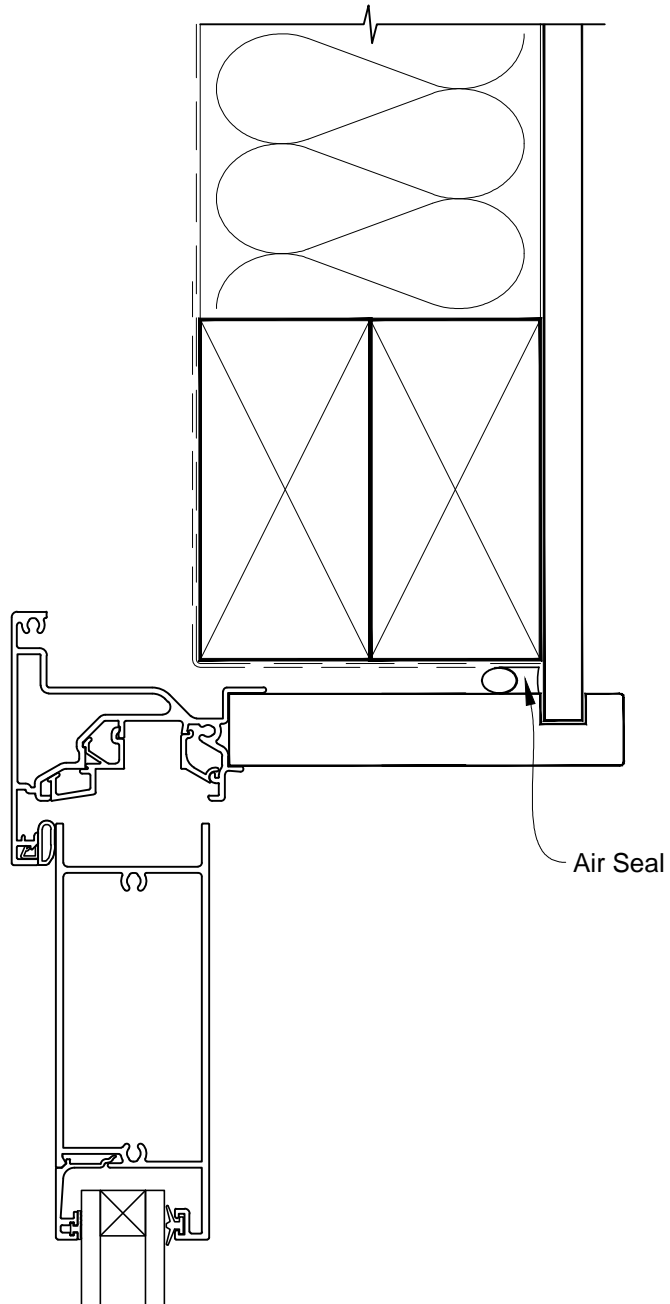

**INSTALLATION DETAIL - FIRST RESIDENTIAL
BIFOLD DOOR OPEN IN ON NO CLADDING
CAVITY CONSTRUCTION**

Date: 01.03.14

Scale: 1:2

CAD Ref.: FRBINC-CH

**INSTALLATION DETAIL - FIRST RESIDENTIAL
BIFOLD DOOR OPEN IN ON NO CLADDING
CAVITY CONSTRUCTION**

Date: 01.03.14

Scale: 1:2

CAD Ref.: FRBINC-CJ

**INSTALLATION DETAIL - FIRST RESIDENTIAL
BIFOLD DOOR OPEN IN ON NO CLADDING
CAVITY CONSTRUCTION**

Date: 01.03.14

Scale: 1:2

CAD Ref.: FRBINC-CS

**INSTALLATION DETAIL - FIRST RESIDENTIAL
BIFOLD DOOR OPEN IN ON NO CLADDING
DIRECT FIXED CLADDING**

Date: 01.03.14

Scale: 1:2

CAD Ref.: FRBINC-DS