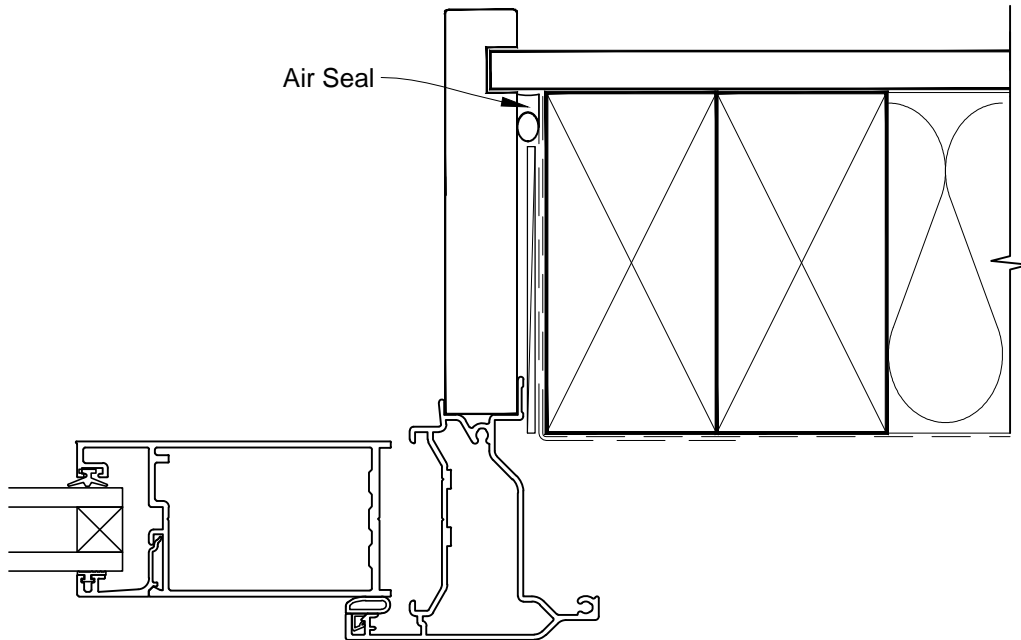

**INSTALLATION DETAIL - FIRST RESIDENTIAL
BIFOLD DOOR OPEN IN ON NO CLADDING
CAVITY CONSTRUCTION**

Date: 01.03.14

Scale: 1:2

CAD Ref.: FRBINC-CH

**INSTALLATION DETAIL - FIRST RESIDENTIAL
BIFOLD DOOR OPEN IN ON NO CLADDING
CAVITY CONSTRUCTION**

Date: 01.03.14

Scale: 1:2

CAD Ref.: FRBINC-CJ

**INSTALLATION DETAIL - FIRST RESIDENTIAL
BIFOLD DOOR OPEN IN ON NO CLADDING
CAVITY CONSTRUCTION**

Date: 01.03.14

Scale: 1:2

CAD Ref.: FRBINC-CS

**INSTALLATION DETAIL - FIRST RESIDENTIAL
BIFOLD DOOR OPEN IN ON NO CLADDING
DIRECT FIXED CLADDING**