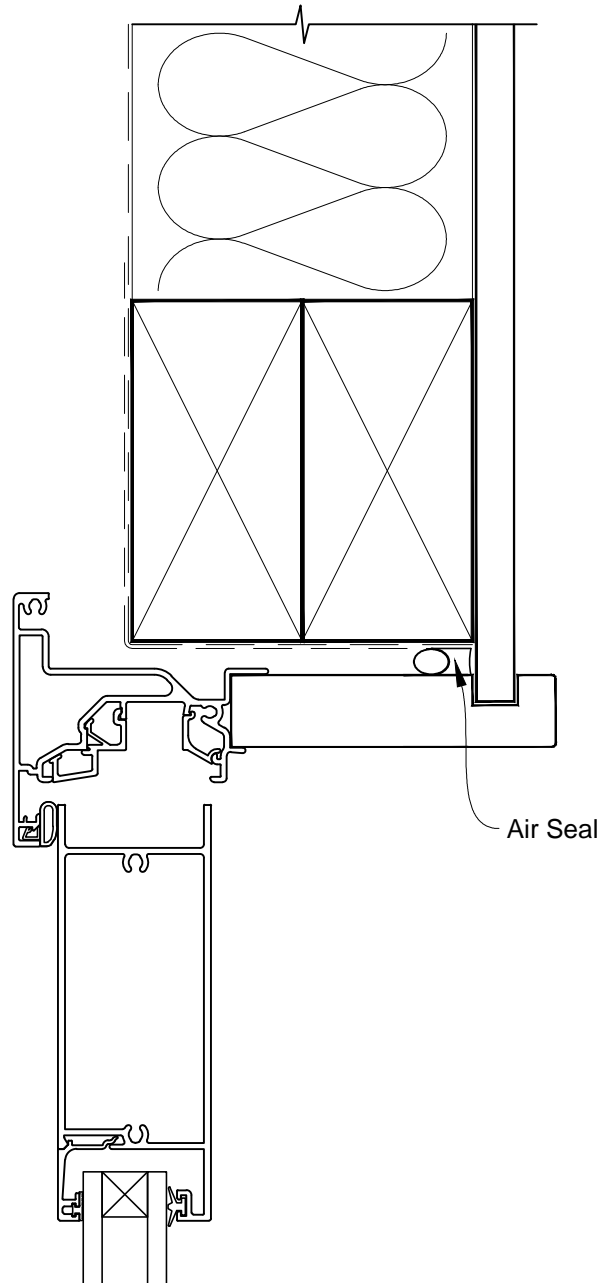

**INSTALLATION DETAIL - FIRST RESIDENTIAL
BIFOLD DOOR OPEN IN ON NO CLADDING
CAVITY CONSTRUCTION**

Date: 01.03.14

Scale: 1:2

CAD Ref.: FRBINC-CH

**INSTALLATION DETAIL - FIRST RESIDENTIAL
BIFOLD DOOR OPEN IN ON NO CLADDING
CAVITY CONSTRUCTION**

Date: 01.03.14

Scale: 1:2

CAD Ref.: FRBINC-CJ

**INSTALLATION DETAIL - FIRST RESIDENTIAL
BIFOLD DOOR OPEN IN ON NO CLADDING
CAVITY CONSTRUCTION**

Date: 01.03.14

Scale: 1:2

CAD Ref.: FRBINC-CS

**INSTALLATION DETAIL - FIRST RESIDENTIAL
BIFOLD DOOR OPEN IN ON NO CLADDING
DIRECT FIXED CLADDING**

Date: 01.03.14

Scale: 1:2

CAD Ref.: FRBINC-DH

**INSTALLATION DETAIL - FIRST RESIDENTIAL
BIFOLD DOOR OPEN IN ON NO CLADDING
DIRECT FIXED CLADDING**

Date: 01.03.14

Scale: 1:2

CAD Ref.: FRBINC-DJ

**INSTALLATION DETAIL - FIRST RESIDENTIAL
BIFOLD DOOR OPEN IN ON NO CLADDING
DIRECT FIXED CLADDING**

Date: 01.03.14

Scale: 1:2

CAD Ref.: FRBINC-DS