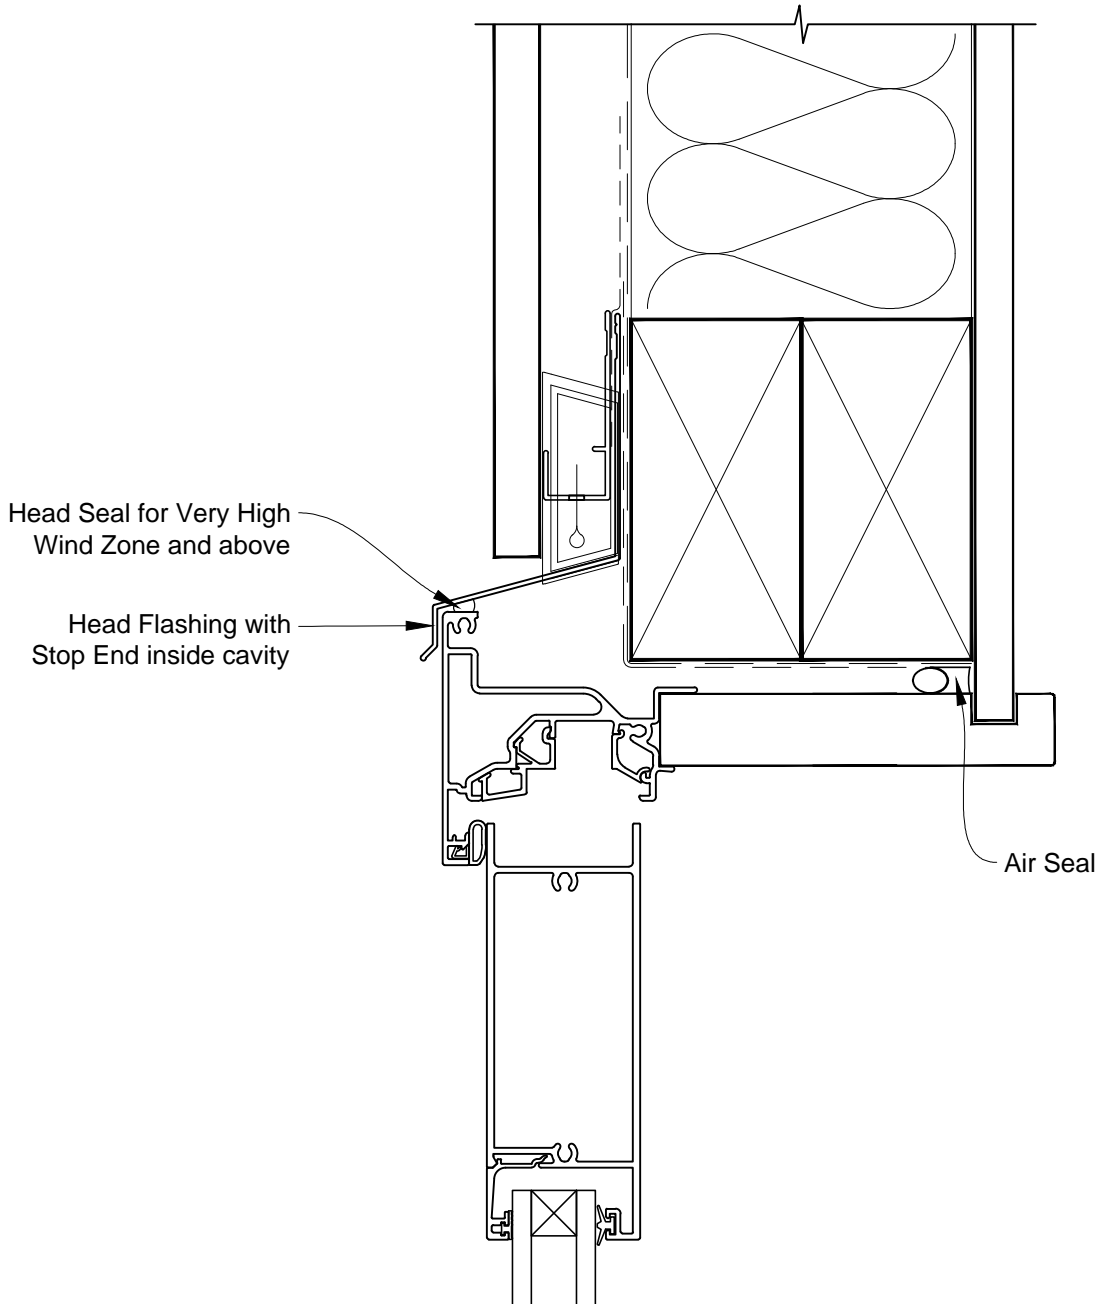

**INSTALLATION DETAIL - FIRST RESIDENTIAL
BIFOLD DOOR OPEN IN ON FLAT SHEET
CAVITY CONSTRUCTION**

Date: 01.03.14

Scale: 1:2

CAD Ref.: FRBIFS-CH

**INSTALLATION DETAIL - FIRST RESIDENTIAL
BIFOLD DOOR OPEN IN ON FLAT SHEET
CAVITY CONSTRUCTION**

Date: 01.03.14

Scale: 1:2

CAD Ref.: FRBIFS-CJ

**INSTALLATION DETAIL - FIRST RESIDENTIAL
BIFOLD DOOR OPEN IN ON FLAT SHEET
CAVITY CONSTRUCTION**

Date: 01.03.14

Scale: 1:2

CAD Ref.: FRBIFS-CS

**INSTALLATION DETAIL - FIRST RESIDENTIAL
BIFOLD DOOR OPEN IN ON FLAT SHEET
DIRECT FIXED CLADDING**