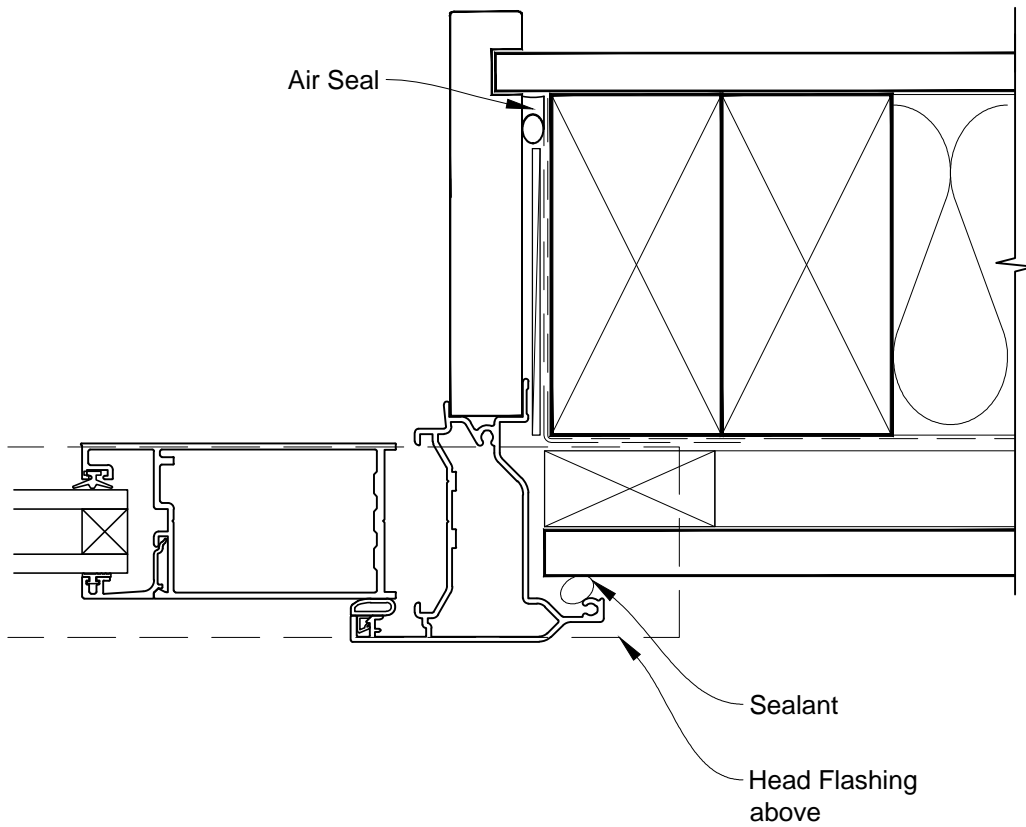

**INSTALLATION DETAIL - FIRST RESIDENTIAL
BIFOLD DOOR OPEN IN ON FLAT SHEET
CAVITY CONSTRUCTION**

Date: 01.03.14

Scale: 1:2

CAD Ref.: FRBIFS-CH

**INSTALLATION DETAIL - FIRST RESIDENTIAL
BIFOLD DOOR OPEN IN ON FLAT SHEET
CAVITY CONSTRUCTION**

Date: 01.03.14

Scale: 1:2

CAD Ref.: FRBIFS-CJ

**INSTALLATION DETAIL - FIRST RESIDENTIAL
BIFOLD DOOR OPEN IN ON FLAT SHEET
CAVITY CONSTRUCTION**

Date: 01.03.14

Scale: 1:2

CAD Ref.: FRBIFS-CS

**INSTALLATION DETAIL - FIRST RESIDENTIAL
BIFOLD DOOR OPEN IN ON FLAT SHEET
DIRECT FIXED CLADDING**