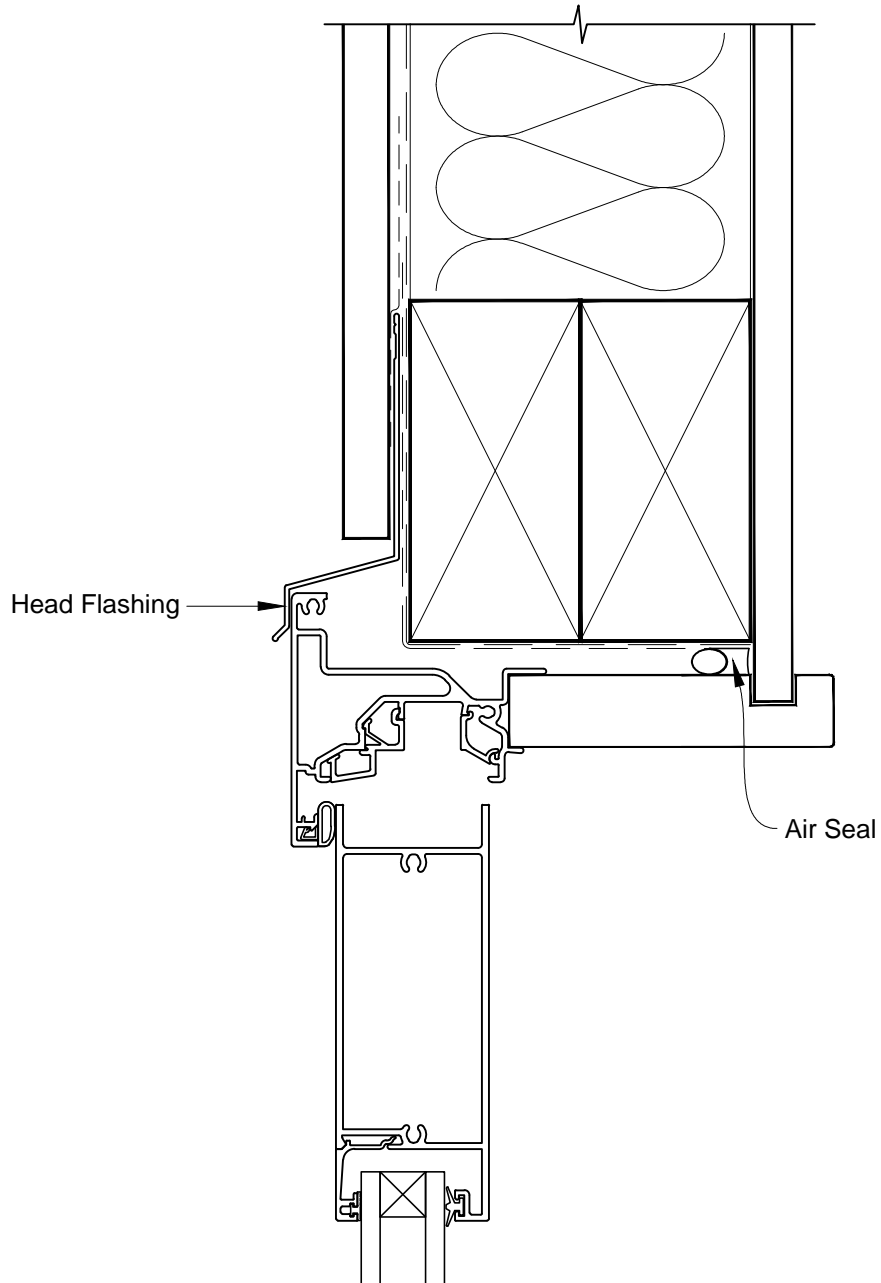

**INSTALLATION DETAIL - FIRST RESIDENTIAL
BIFOLD DOOR OPEN IN ON FLAT SHEET
CAVITY CONSTRUCTION**

Date: 01.03.14

Scale: 1:2

CAD Ref.: FRBIFS-CH

**INSTALLATION DETAIL - FIRST RESIDENTIAL
BIFOLD DOOR OPEN IN ON FLAT SHEET
CAVITY CONSTRUCTION**

Date: 01.03.14

Scale: 1:2

CAD Ref.: FRBIFS-CJ

**INSTALLATION DETAIL - FIRST RESIDENTIAL
BIFOLD DOOR OPEN IN ON FLAT SHEET
CAVITY CONSTRUCTION**

Date: 01.03.14

Scale: 1:2

CAD Ref.: FRBIFS-CS

**INSTALLATION DETAIL - FIRST RESIDENTIAL
BIFOLD DOOR OPEN IN ON FLAT SHEET
DIRECT FIXED CLADDING**

Date: 01.03.14

Scale: 1:2

CAD Ref.: FRBIFS-DH

**INSTALLATION DETAIL - FIRST RESIDENTIAL
BIFOLD DOOR OPEN IN ON FLAT SHEET
DIRECT FIXED CLADDING**

Date: 01.03.14

Scale: 1:2

CAD Ref.: FRBIFS-DJ

**INSTALLATION DETAIL - FIRST RESIDENTIAL
BIFOLD DOOR OPEN IN ON FLAT SHEET
DIRECT FIXED CLADDING**