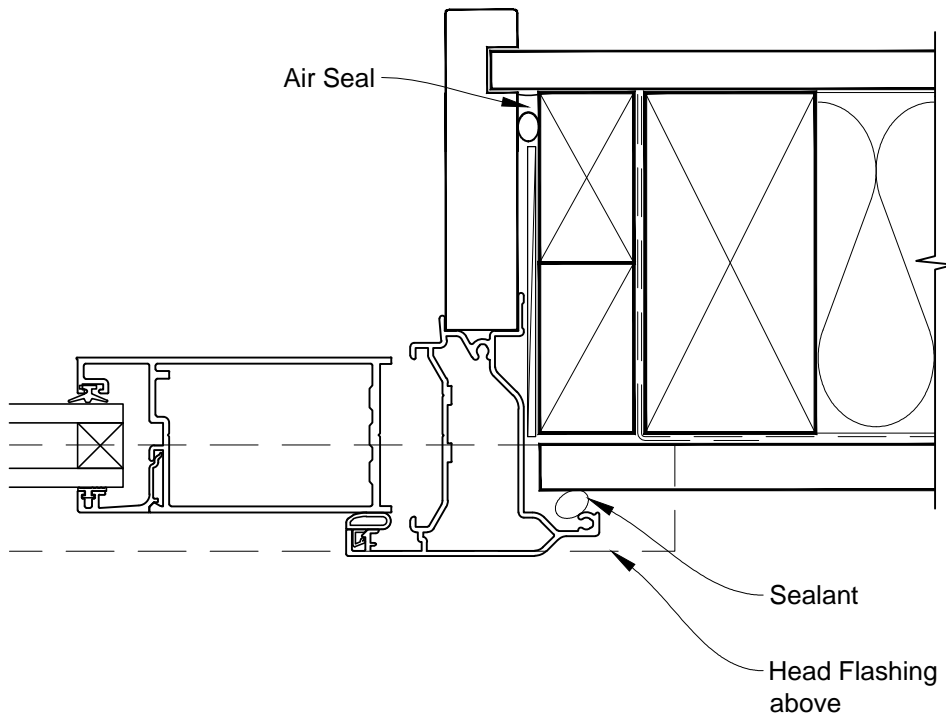

**INSTALLATION DETAIL - FIRST RESIDENTIAL
BIFOLD DOOR OPEN IN ON FLAT SHEET
CAVITY CONSTRUCTION**

Date: 01.03.14

Scale: 1:2

CAD Ref.: FRBIFS-CH

**INSTALLATION DETAIL - FIRST RESIDENTIAL
BIFOLD DOOR OPEN IN ON FLAT SHEET
CAVITY CONSTRUCTION**

Date: 01.03.14

Scale: 1:2

CAD Ref.: FRBIFS-CJ

**INSTALLATION DETAIL - FIRST RESIDENTIAL
BIFOLD DOOR OPEN IN ON FLAT SHEET
CAVITY CONSTRUCTION**

Date: 01.03.14

Scale: 1:2

CAD Ref.: FRBIFS-CS

**INSTALLATION DETAIL - FIRST RESIDENTIAL
BIFOLD DOOR OPEN IN ON FLAT SHEET
DIRECT FIXED CLADDING**

Date: 01.03.14

Scale: 1:2

CAD Ref.: FRBIFS-DH

**INSTALLATION DETAIL - FIRST RESIDENTIAL
BIFOLD DOOR OPEN IN ON FLAT SHEET
DIRECT FIXED CLADDING**

Date: 01.03.14

Scale: 1:2

CAD Ref.: FRBIFS-DJ

**INSTALLATION DETAIL - FIRST RESIDENTIAL
BIFOLD DOOR OPEN IN ON FLAT SHEET
DIRECT FIXED CLADDING**