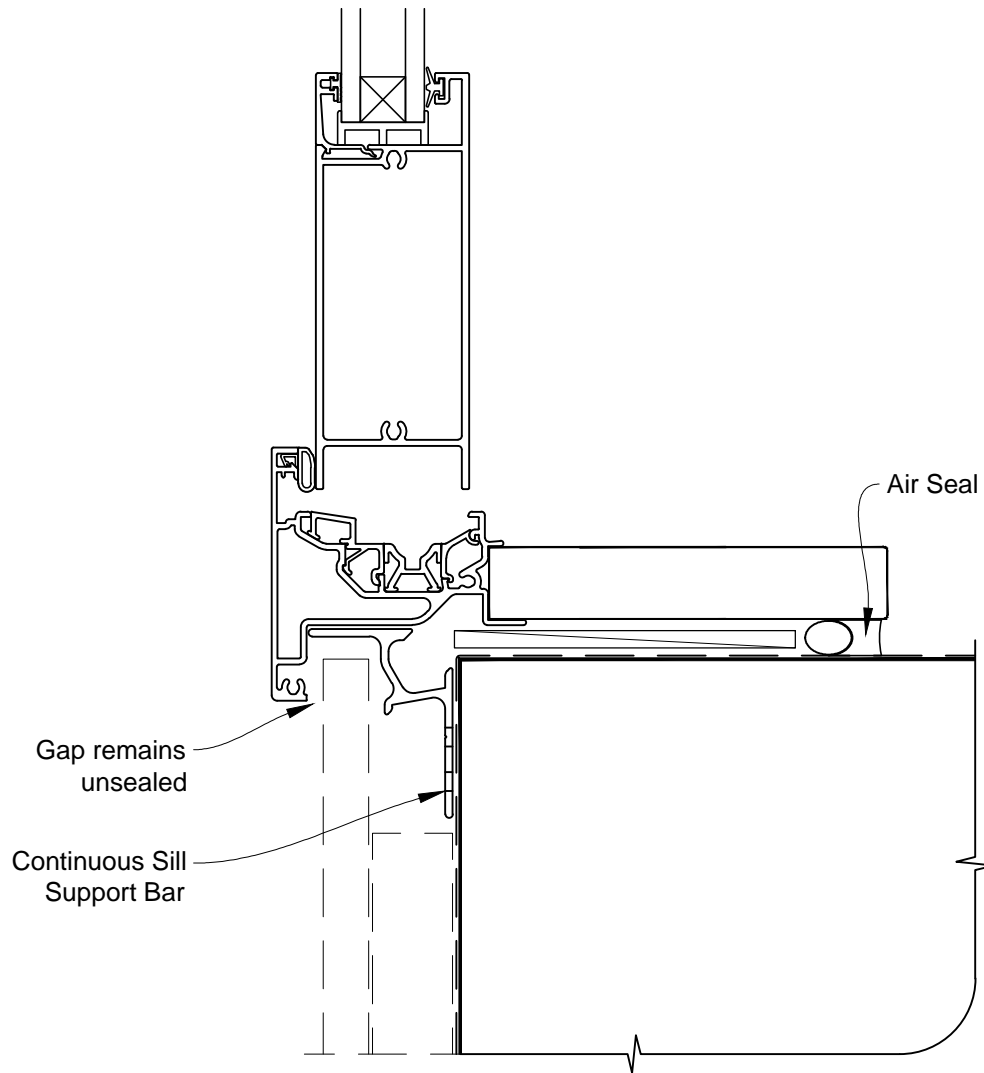

**INSTALLATION DETAIL - FIRST RESIDENTIAL
BIFOLD DOOR OPEN IN ON FLAT SHEET
CAVITY CONSTRUCTION**

Date: 01.03.14

Scale: 1:2

CAD Ref.: FRBIFS-CH

**INSTALLATION DETAIL - FIRST RESIDENTIAL
BIFOLD DOOR OPEN IN ON FLAT SHEET
CAVITY CONSTRUCTION**

Date: 01.03.14

Scale: 1:2

CAD Ref.: FRBIFS-CJ

**INSTALLATION DETAIL - FIRST RESIDENTIAL
BIFOLD DOOR OPEN IN ON FLAT SHEET
CAVITY CONSTRUCTION**

Date: 01.03.14

Scale: 1:2

CAD Ref.: FRBIFS-CS

**INSTALLATION DETAIL - FIRST RESIDENTIAL
BIFOLD DOOR OPEN IN ON FLAT SHEET
DIRECT FIXED CLADDING**