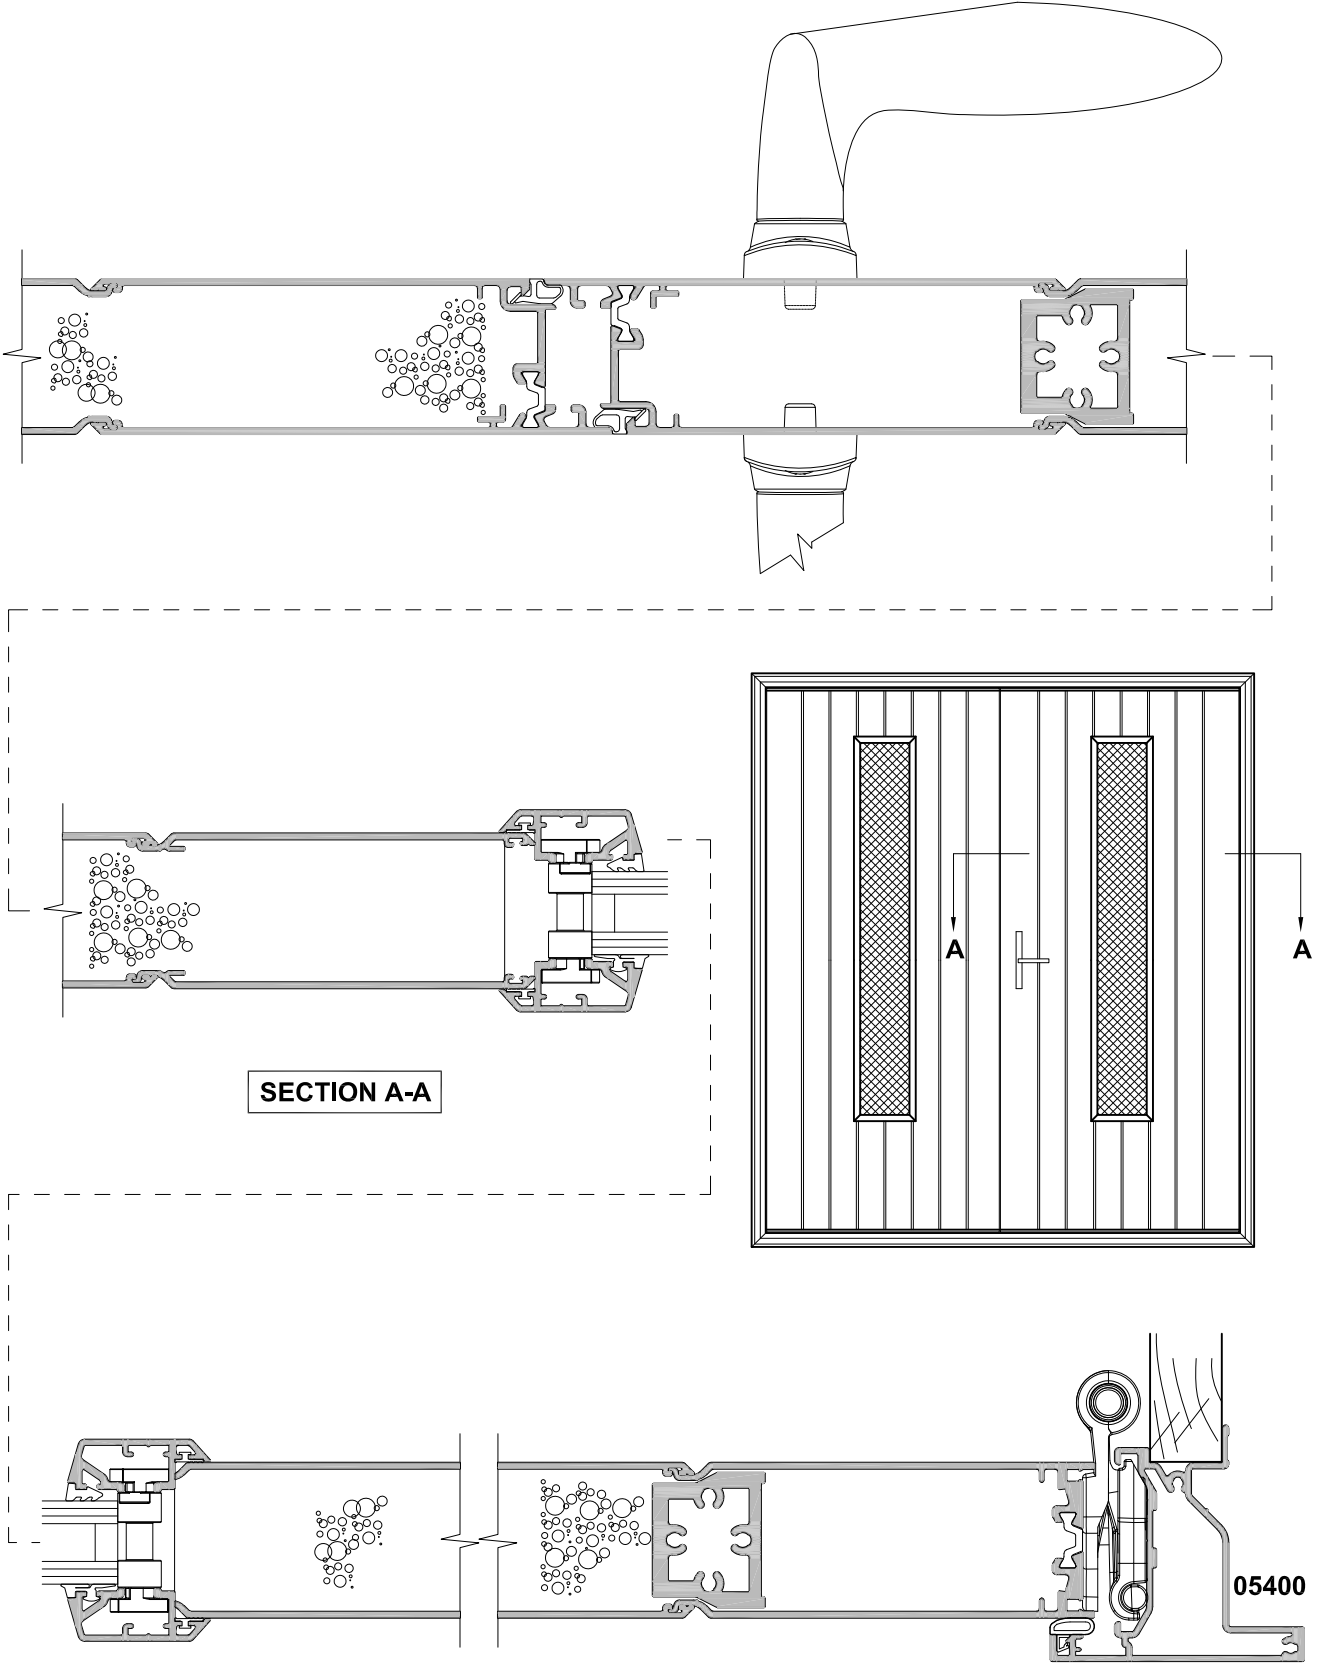

AXIS ENTRANCE DOOR
GLAZED & SOLID FRENCH DOOR
CROSS SECTION

Date 01.04.19 Scale 1:2

SECTION A-A

05400