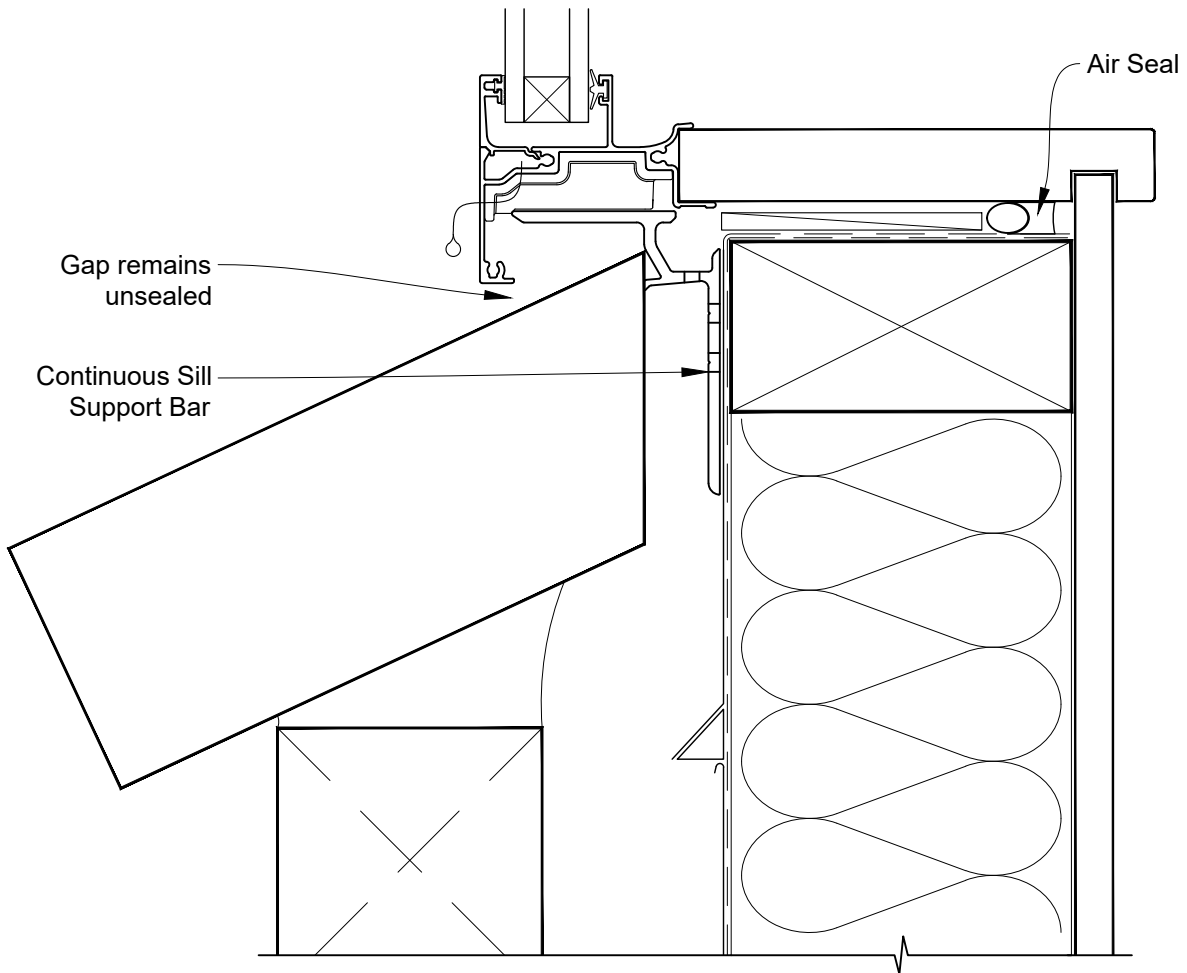

**INSTALLATION DETAIL - FIRST RESIDENTIAL
AWNING WINDOW ON BRICK VENEER
CAVITY CONSTRUCTION**

Date: 01.04.19

Scale: 1:2

CAD Ref.: FRAWBV-CH

**INSTALLATION DETAIL - FIRST RESIDENTIAL
AWNING WINDOW ON BRICK VENEER
CAVITY CONSTRUCTION**

Date: 01.04.19

Scale: 1:2

CAD Ref.: FRAWBV-CJ

**INSTALLATION DETAIL - FIRST RESIDENTIAL
AWNING WINDOW ON BRICK VENEER
CAVITY CONSTRUCTION**

Date: 01.04.19

Scale: 1:2

CAD Ref.: FRAWBV-CS

**INSTALLATION DETAIL - FIRST RESIDENTIAL
AWNING WINDOW ON BRICK VENEER
CAVITY CONSTRUCTION**

Date: 01.04.19

Scale: 1:2

CAD Ref.: FRAWBV-CS2