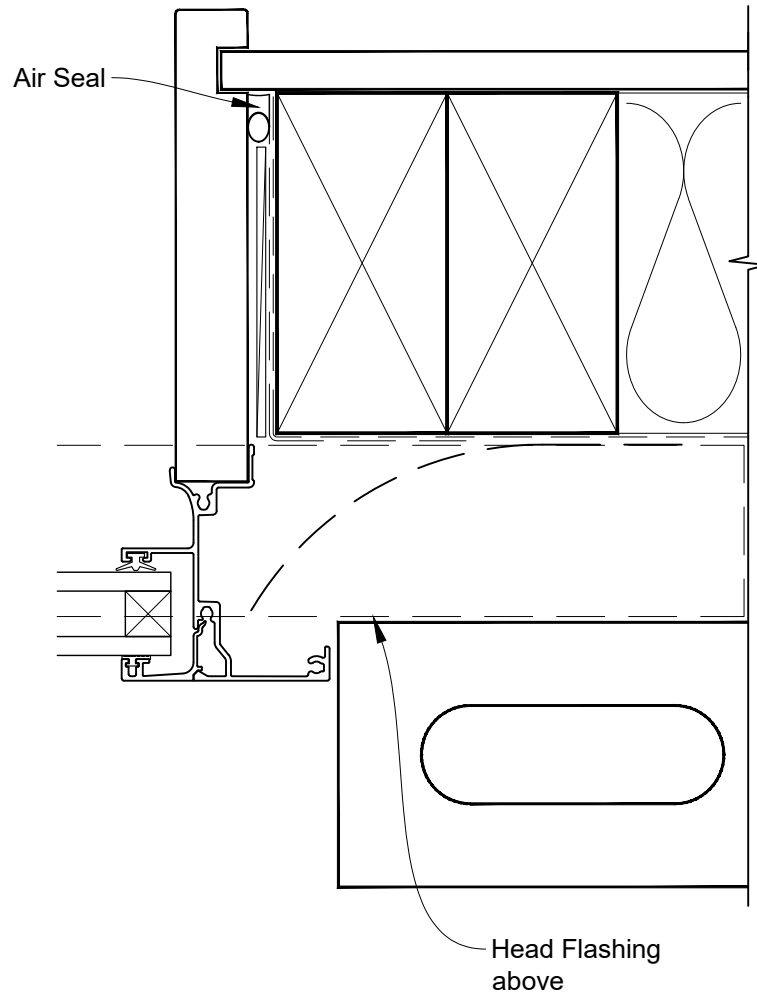

**INSTALLATION DETAIL - FIRST RESIDENTIAL
AWNING WINDOW ON BRICK VENEER
CAVITY CONSTRUCTION**

Date: 01.04.19

Scale: 1:2

CAD Ref.: FRAWBV-CH

**INSTALLATION DETAIL - FIRST RESIDENTIAL
AWNING WINDOW ON BRICK VENEER
CAVITY CONSTRUCTION**

Date: 01.04.19

Scale: 1:2

CAD Ref.: FRAWBV-CJ

**INSTALLATION DETAIL - FIRST RESIDENTIAL
AWNING WINDOW ON BRICK VENEER
CAVITY CONSTRUCTION**

Date: 01.04.19

Scale: 1:2

CAD Ref.: FRAWBV-CS

**INSTALLATION DETAIL - FIRST RESIDENTIAL
AWNING WINDOW ON BRICK VENEER
CAVITY CONSTRUCTION**