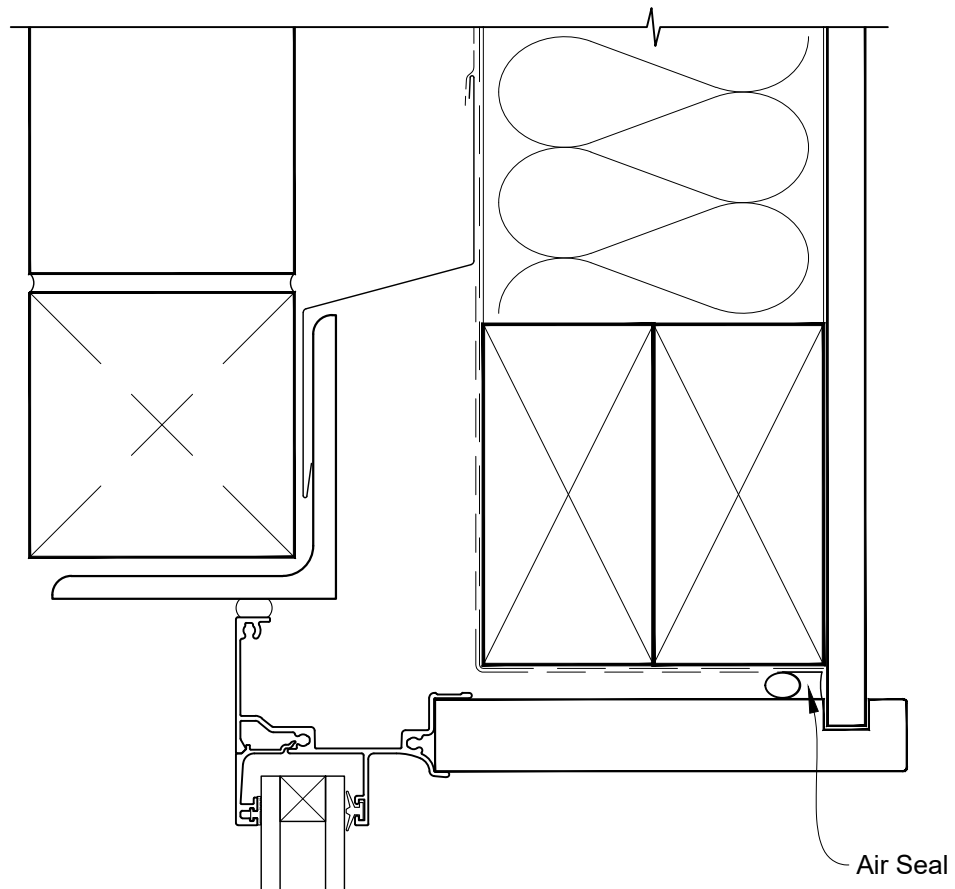

**INSTALLATION DETAIL - FIRST RESIDENTIAL
AWNING WINDOW ON BRICK VENEER
CAVITY CONSTRUCTION**

Date: 01.04.19

Scale: 1:2

CAD Ref.: FRAWBV-CH

**INSTALLATION DETAIL - FIRST RESIDENTIAL
AWNING WINDOW ON BRICK VENEER
CAVITY CONSTRUCTION**

Date: 01.04.19

Scale: 1:2

CAD Ref.: FRAWBV-CJ

**INSTALLATION DETAIL - FIRST RESIDENTIAL
AWNING WINDOW ON BRICK VENEER
CAVITY CONSTRUCTION**

Date: 01.04.19

Scale: 1:2

CAD Ref.: FRAWBV-CS

**INSTALLATION DETAIL - FIRST RESIDENTIAL
AWNING WINDOW ON BRICK VENEER
CAVITY CONSTRUCTION**