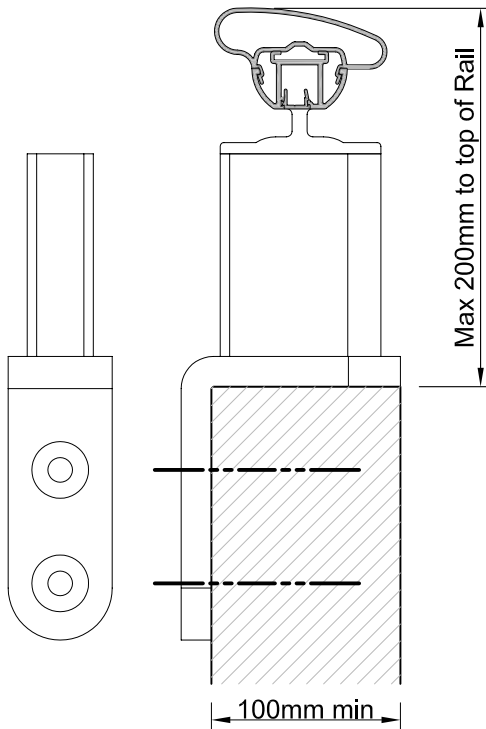

**F900RS PROFILE BALUSTRADE
POST FOOTING OPTIONS**

Date 01.11.09 Scale 1:4

Standard Bracket (Supplied welded to Post)

9100860 Face Fix Bracket

9100874 Nib Wall Bracket

9100870 Nib Wall Bracket