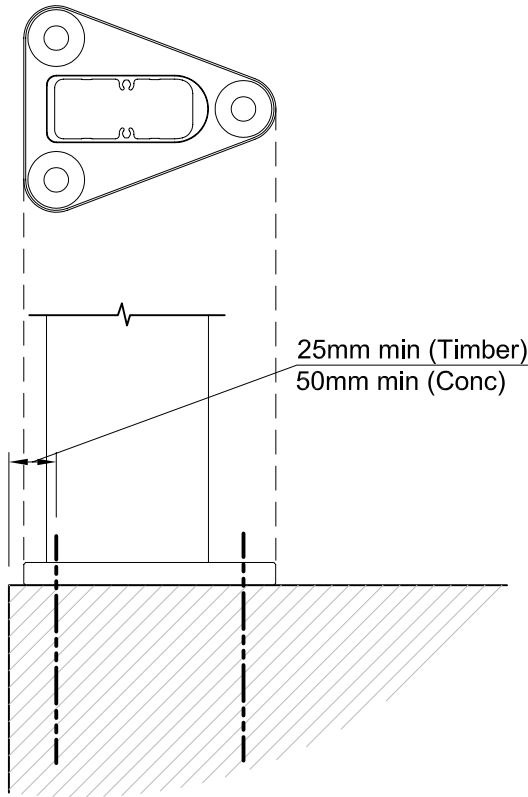

**F900RS PROFILE BALUSTRADE
POST FOOTING OPTIONS**

Date 01.11.09 Scale 1:4

Standard Bracket (Supplied welded to Post)

9100860 Face Fix Bracket

9100874 Nib Wall Bracket

9100870 Nib Wall Bracket