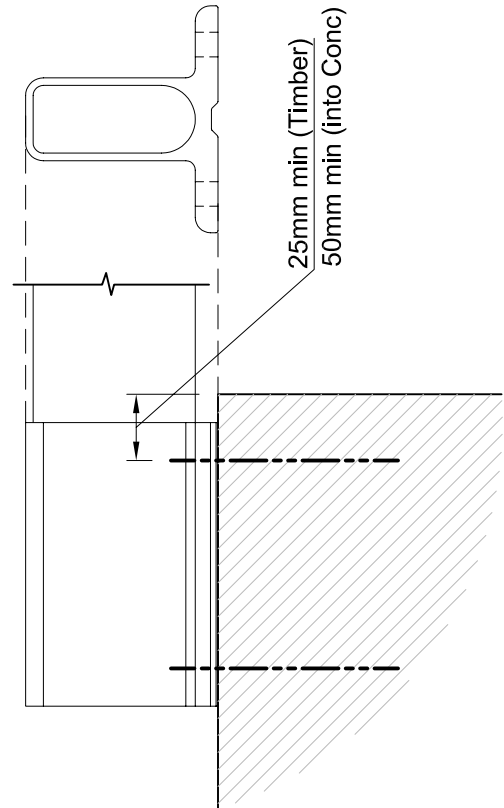

**F900RS PROFILE BALUSTRADE
POST FOOTING OPTIONS**

Date 01.11.09 Scale 1:4

Standard Bracket (Supplied welded to Post)

9100860 Face Fix Bracket

9100874 Nib Wall Bracket

9100870 Nib Wall Bracket