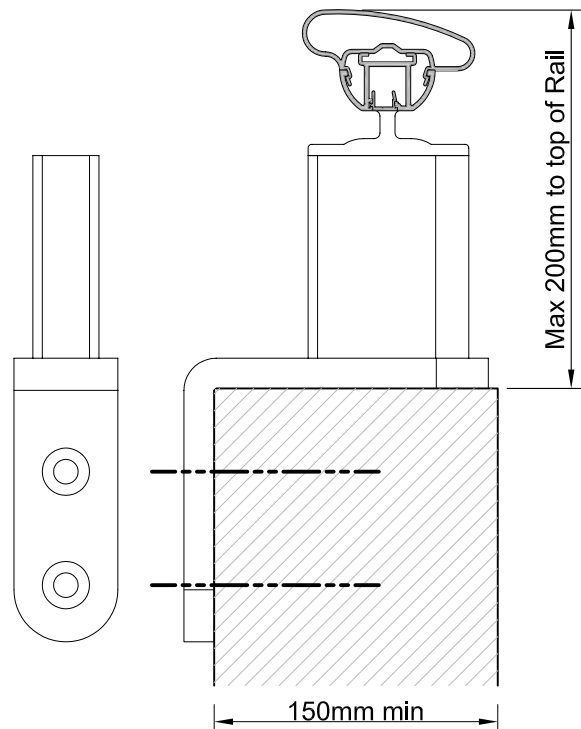

**F900RS PROFILE BALUSTRADE
POST FOOTING OPTIONS**

Date 01.11.09 Scale 1:4

Standard Bracket (Supplied welded to Post)

9100860 Face Fix Bracket

9100874 Nib Wall Bracket

9100870 Nib Wall Bracket