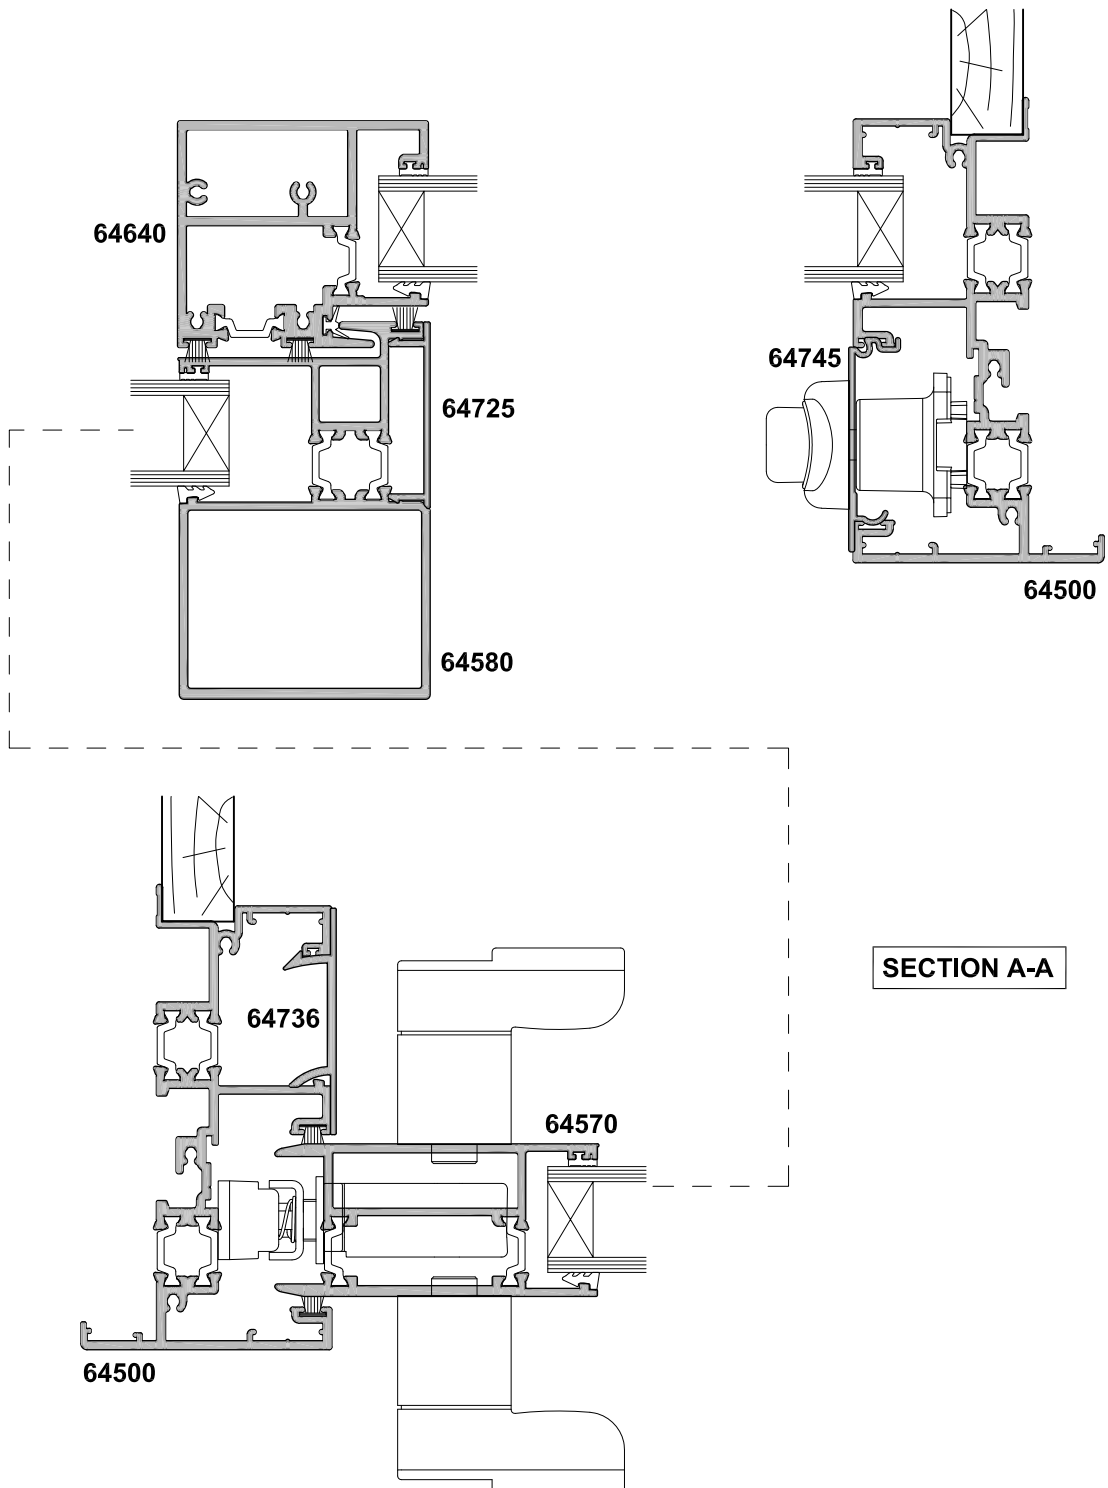

**METRO SERIES THERMAL HEART
SLIDING WINDOW
TWO PANEL SF
CROSS SECTION**

Cad Ref. FTSW03-0

Date 01.04.15 Scale 1:2

SECTION A-A