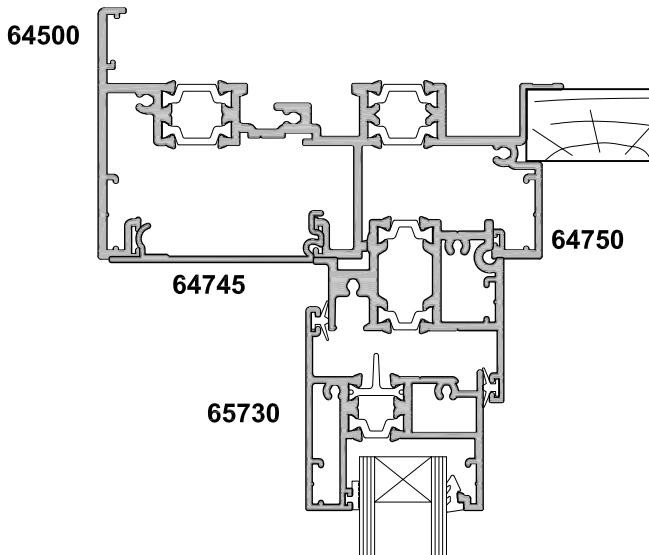

**METRO SERIES THERMAL HEART
SLIDING DOOR
TWO PANEL SF WITH OVERLIGHT OPTION
CROSS SECTION**

Date 01.04.15 Scale 1:2

SECTION A-A

SECTION B-B

FIXED OVERLIGHT OPTION