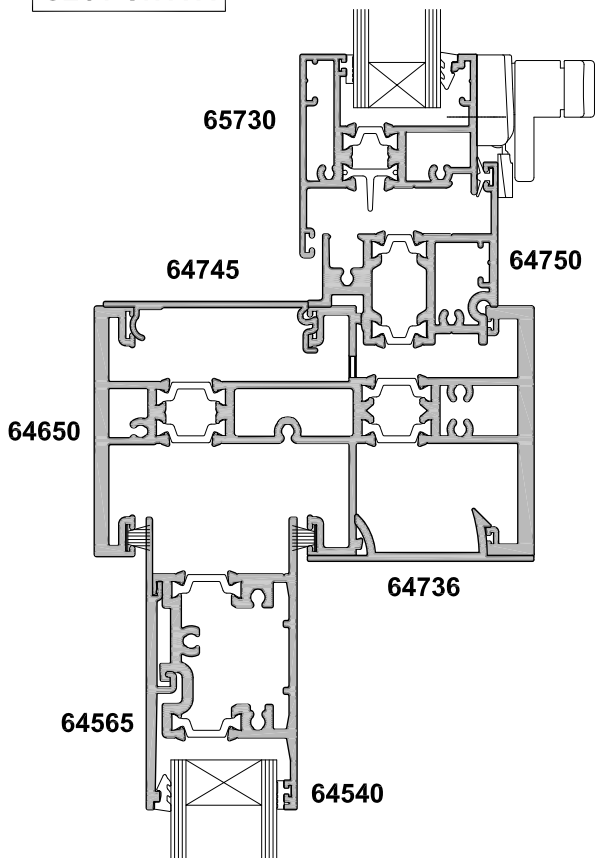

**METRO SERIES THERMAL HEART
SLIDING DOOR
TWO PANEL SF WITH OVERLIGHT OPTION
CROSS SECTION**

Date 01.04.15 Scale 1:2

SECTION A-A

SECTION B-B

FIXED OVERLIGHT OPTION