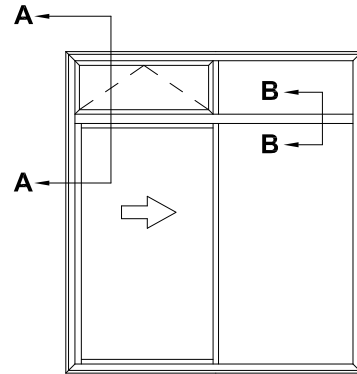

**METRO SERIES THERMAL HEART
SLIDING DOOR
TWO PANEL SF WITH OVERLIGHT OPTION
CROSS SECTION**

Date 01.04.15 Scale 1:2

SECTION A-A

SECTION B-B

FIXED OVERLIGHT OPTION