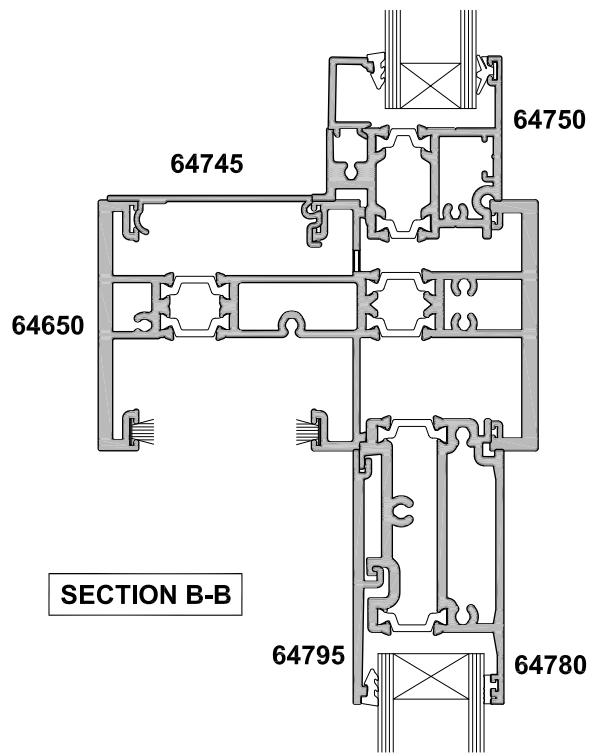

**METRO SERIES THERMAL HEART
SLIDING DOOR
TWO PANEL SF WITH OVERLIGHT OPTION
CROSS SECTION**

Date 01.04.15 Scale 1:2

SECTION A-A

SECTION B-B

FIXED OVERLIGHT OPTION