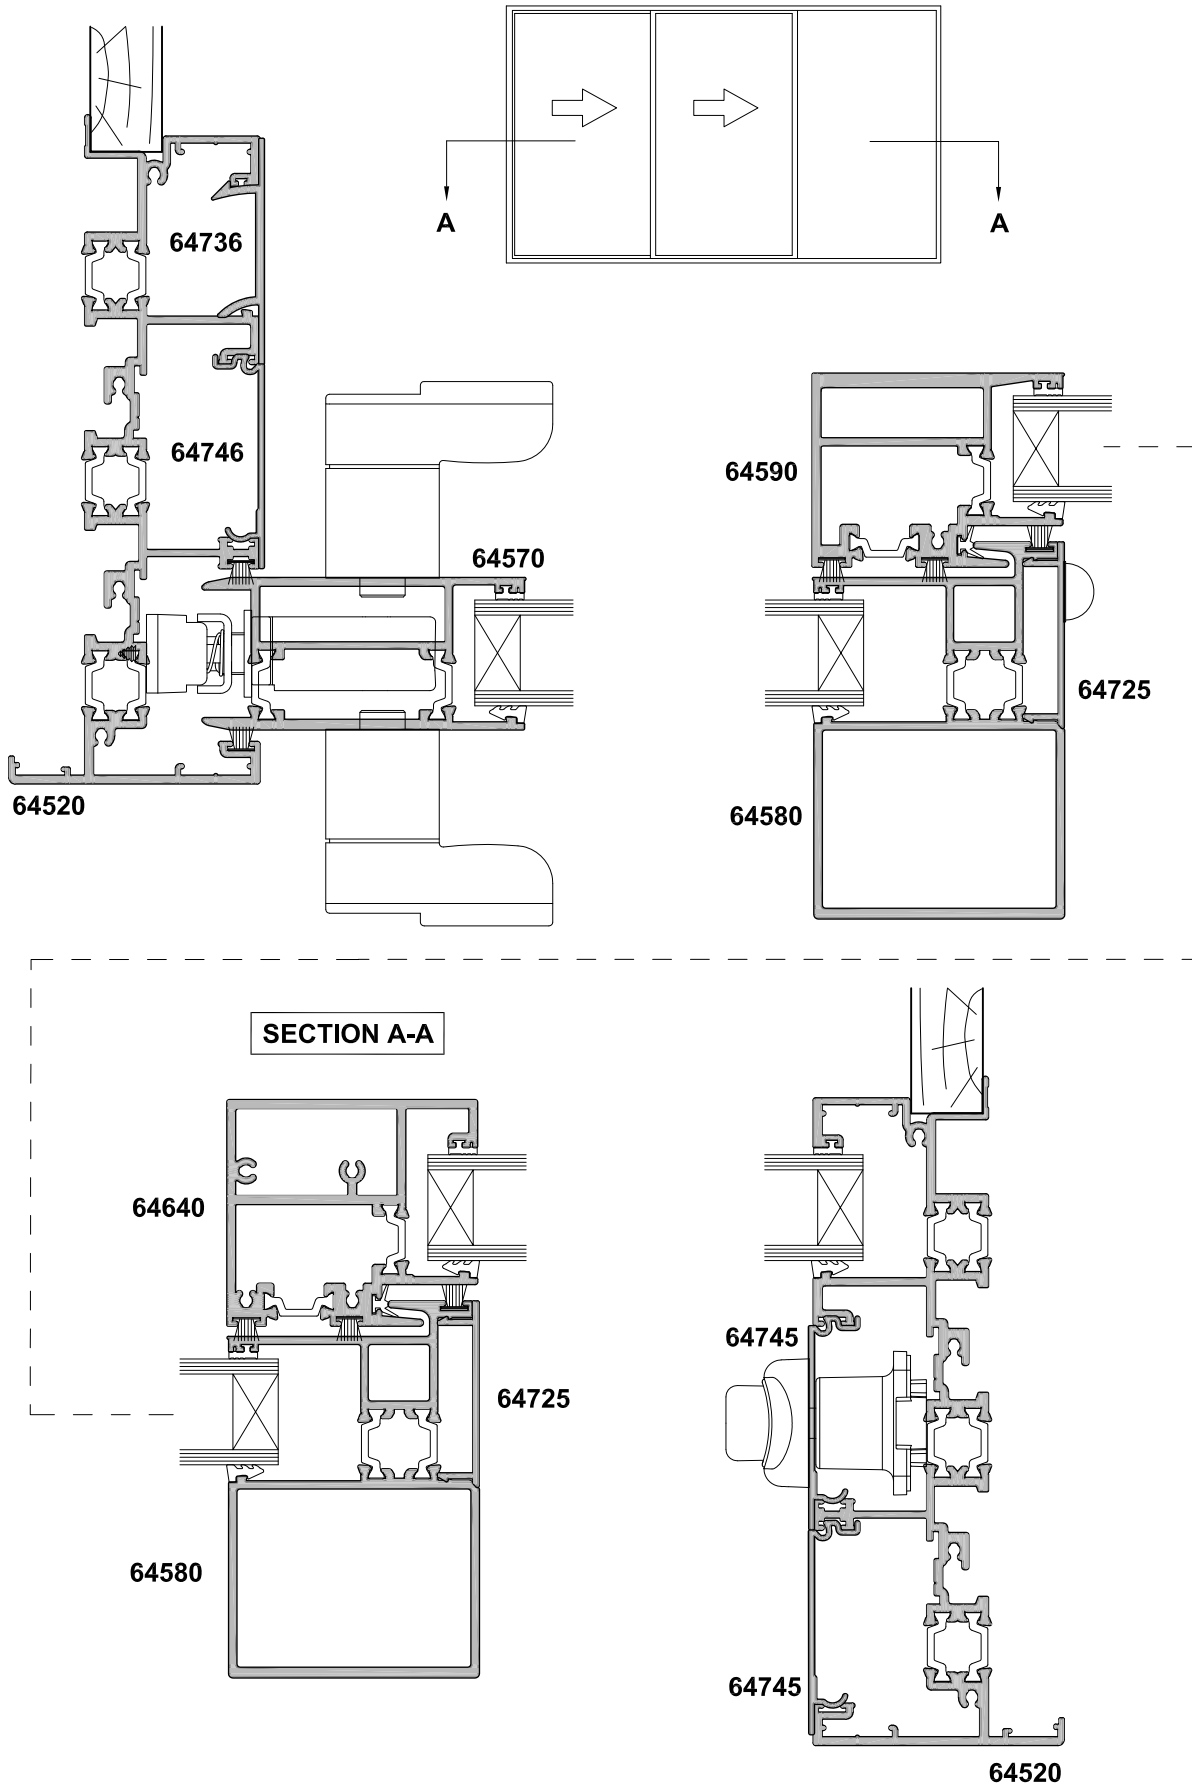

**METRO SERIES THERMAL HEART
SLIDING DOOR
THREE PANEL SSF
CROSS SECTION**

Cad Ref. FTSD09-0

Date 01.04.15 Scale 1:2

SECTION A-A