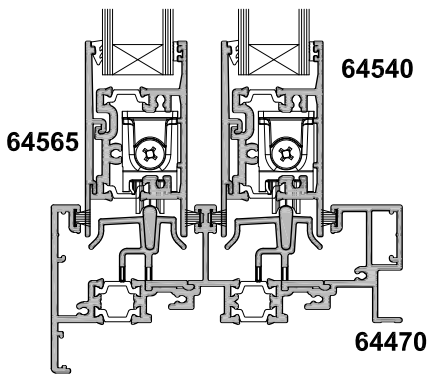

**METRO SERIES THERMAL HEART
SLIDING DOOR - SINGLE PANEL OVER WALL**

CROSS SECTION

Date 01.04.15 Scale 1:3

DOUBLE PANEL OPTION

NOTE: This detail is typical only and may differ for various claddings and building in situations.
Contact APL Technical Advisory Service for more information.