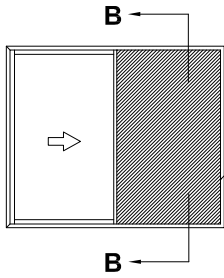

**METRO SERIES THERMAL HEART
SLIDING DOOR - SINGLE PANEL OVER WALL**

CROSS SECTION

Date 01.04.15 Scale 1:3

DOUBLE PANEL OPTION

NOTE: This detail is typical only and may differ for various claddings and building in situations.
Contact APL Technical Advisory Service for more information.