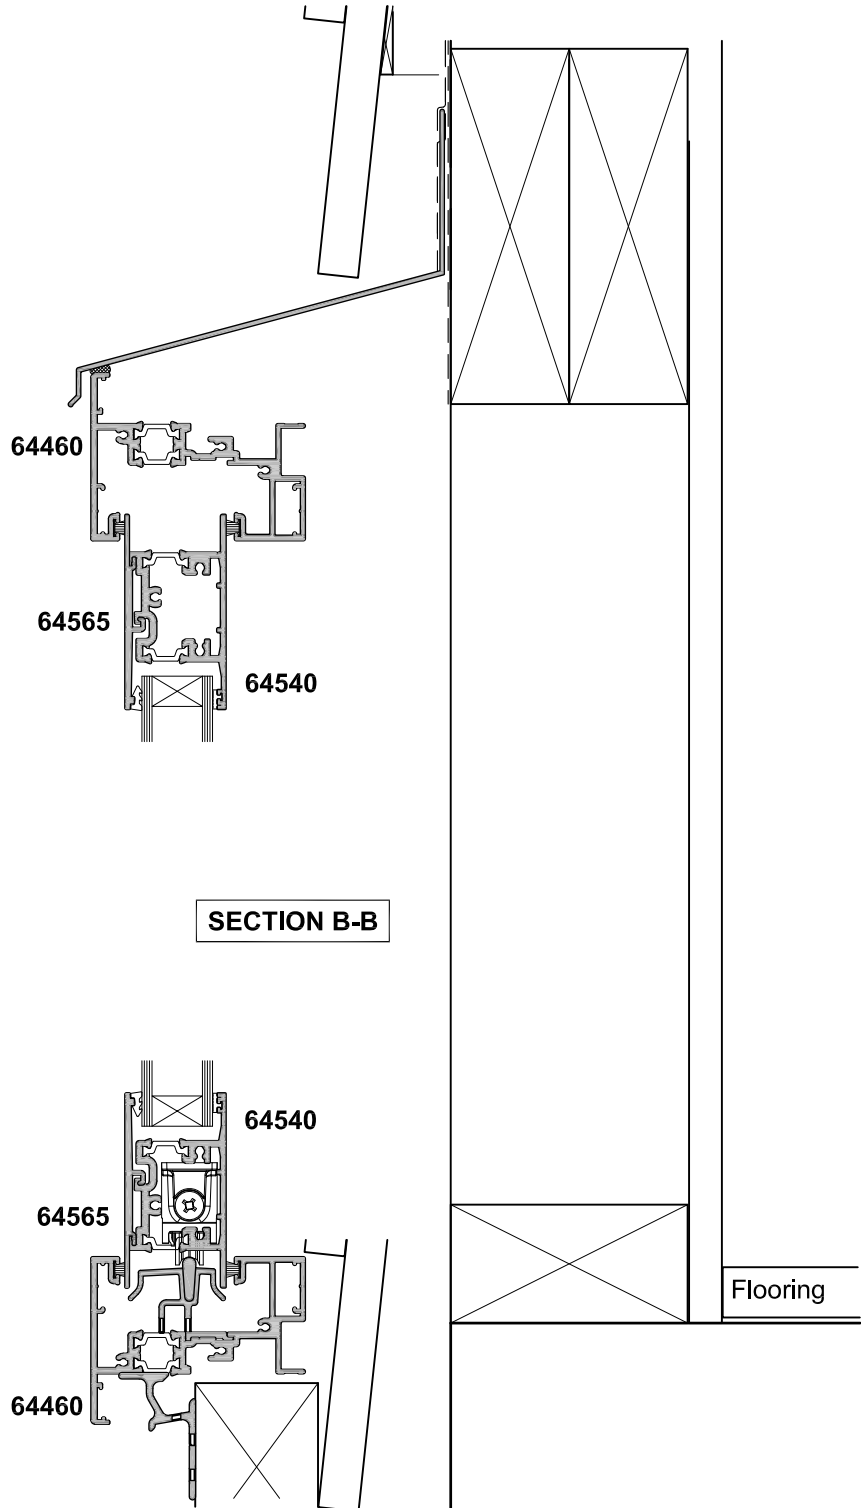

**METRO SERIES THERMAL HEART
SLIDING DOOR - SINGLE PANEL OVER WALL**

CROSS SECTION

Date 01.04.15 Scale 1:3

DOUBLE PANEL OPTION

NOTE: This detail is typical only and may differ for various claddings and building in situations.
Contact APL Technical Advisory Service for more information.