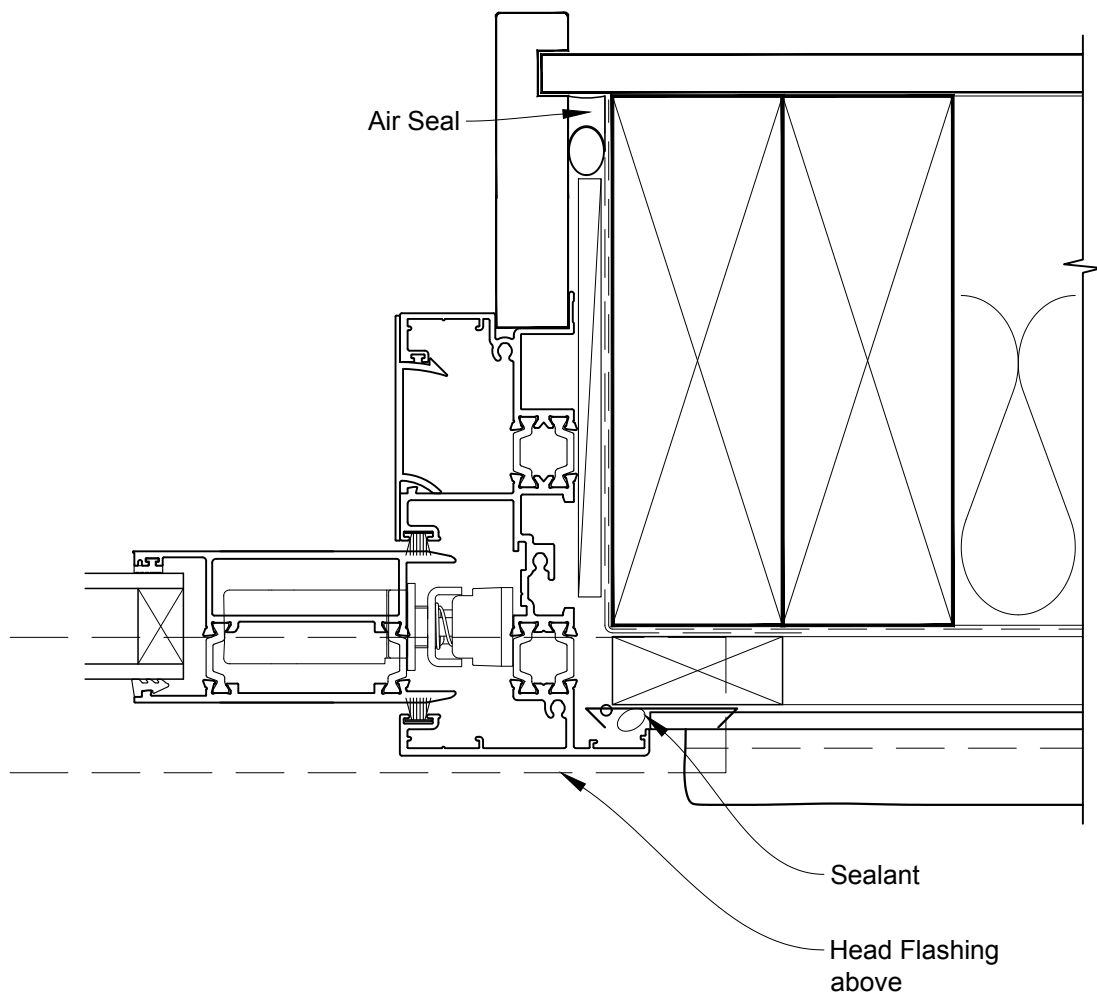

# INSTALLATION DETAIL - METRO THERMAL HEART SLIDING DOOR ON STUCCO CAVITY CONSTRUCTION

Date: 01.09.16

Scale: 1:2

CAD Ref.: MTSDST-CH

# INSTALLATION DETAIL - METRO THERMAL HEART SLIDING DOOR ON STUCCO CAVITY CONSTRUCTION

Date: 01.09.16

Scale: 1:2

CAD Ref.: MTSDST-CJ

# INSTALLATION DETAIL - METRO THERMAL HEART SLIDING DOOR ON STUCCO CAVITY CONSTRUCTION

Date: 01.09.16

Scale: 1:2

CAD Ref.: MTSDST-CS