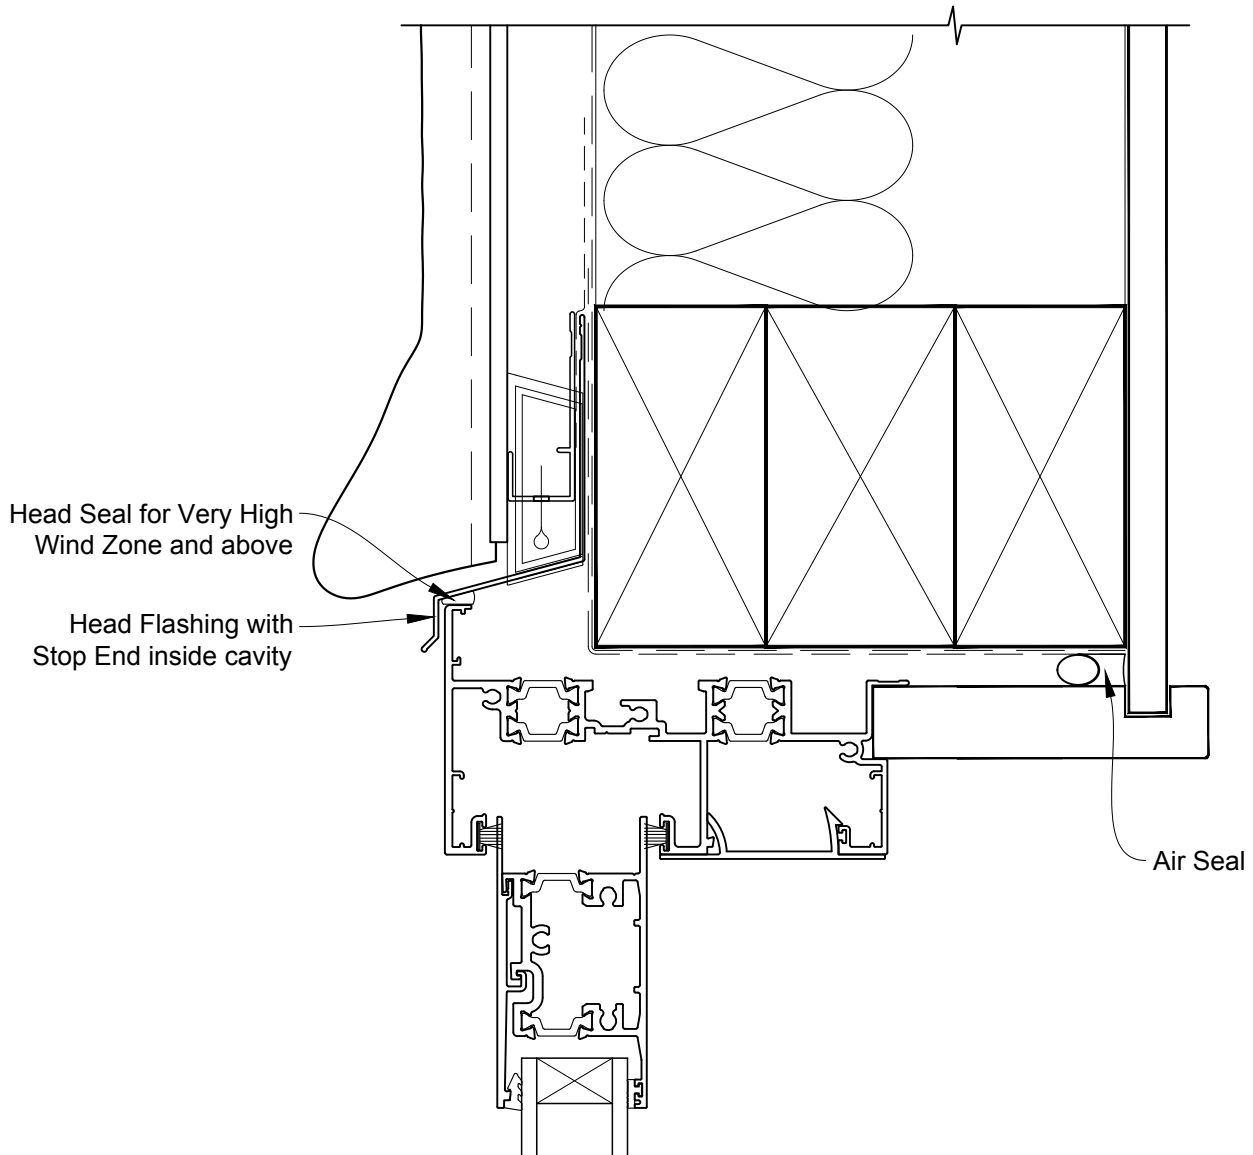

# INSTALLATION DETAIL - METRO THERMAL HEART SLIDING DOOR ON STUCCO CAVITY CONSTRUCTION

Date: 01.09.16

Scale: 1:2

CAD Ref.: MTSDST-CH

# INSTALLATION DETAIL - METRO THERMAL HEART SLIDING DOOR ON STUCCO CAVITY CONSTRUCTION

Date: 01.09.16

Scale: 1:2

CAD Ref.: MTSDST-CJ

# INSTALLATION DETAIL - METRO THERMAL HEART SLIDING DOOR ON STUCCO CAVITY CONSTRUCTION

Date: 01.09.16

Scale: 1:2

CAD Ref.: MTSDST-CS