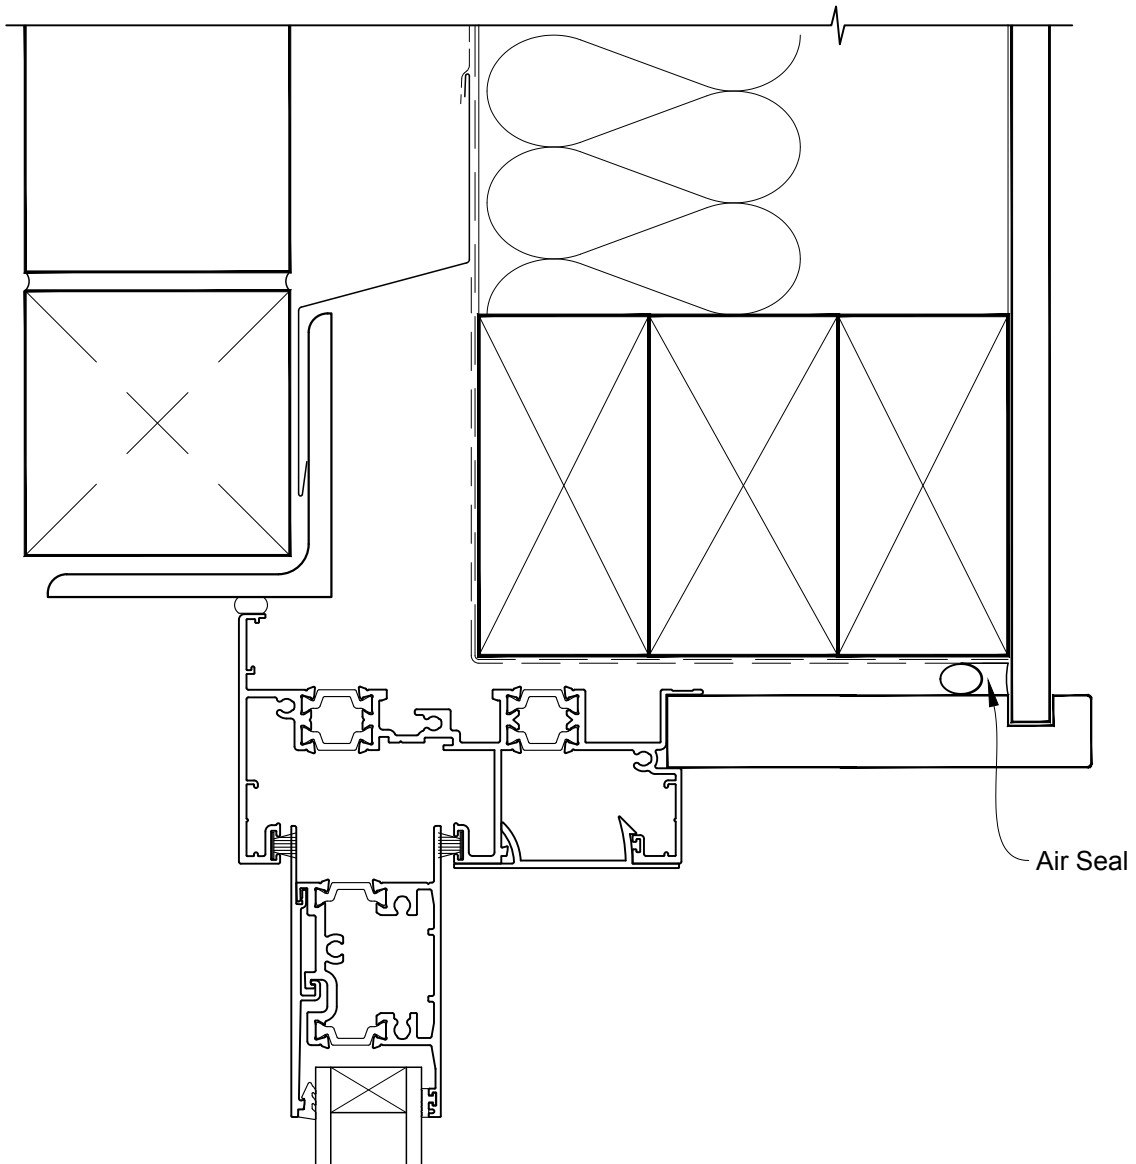

INSTALLATION DETAIL - METRO THERMAL HEART SLIDING DOOR ON BRICK VENEER CAVITY CONSTRUCTION

Date: 01.09.16

Scale: 1:2

CAD Ref.: MTSDBV-CH

INSTALLATION DETAIL - METRO THERMAL HEART SLIDING DOOR ON BRICK VENEER CAVITY CONSTRUCTION

Date: 01.09.16

Scale: 1:2

CAD Ref.: MTSDBV-CJ

INSTALLATION DETAIL - METRO THERMAL HEART SLIDING DOOR ON BRICK VENEER CAVITY CONSTRUCTION

Date: 01.09.16

Scale: 1:2

CAD Ref.: MTSDBV-CS