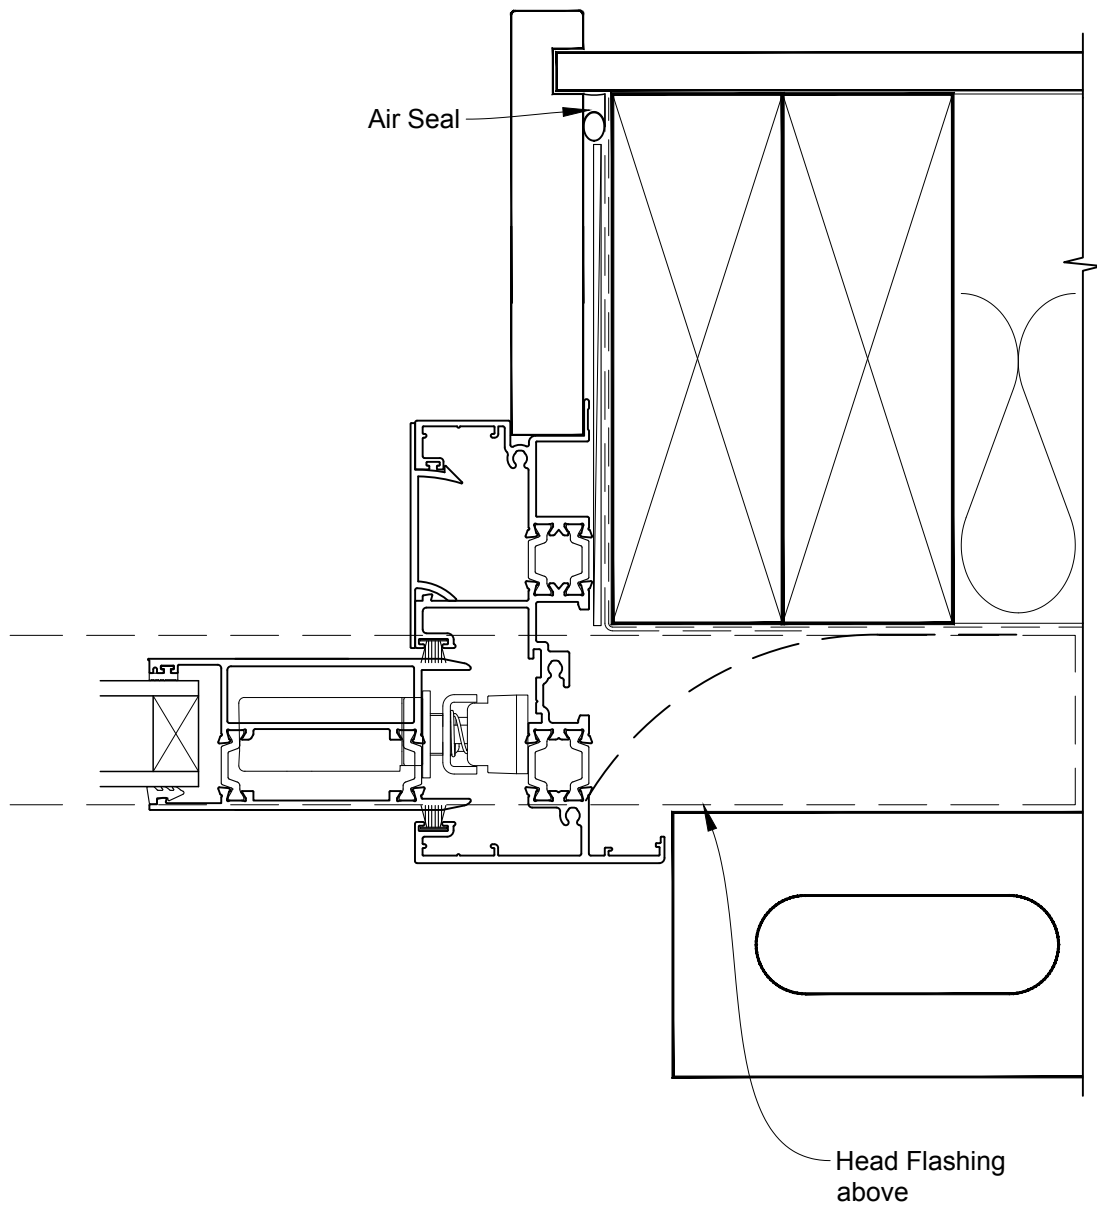

INSTALLATION DETAIL - METRO THERMAL HEART SLIDING DOOR ON BRICK VENEER CAVITY CONSTRUCTION

Date: 01.09.16

Scale: 1:2

CAD Ref.: MTSDBV-CH

INSTALLATION DETAIL - METRO THERMAL HEART SLIDING DOOR ON BRICK VENEER CAVITY CONSTRUCTION

Date: 01.09.16

Scale: 1:2

CAD Ref.: MTSDBV-CJ

INSTALLATION DETAIL - METRO THERMAL HEART SLIDING DOOR ON BRICK VENEER CAVITY CONSTRUCTION

Date: 01.09.16

Scale: 1:2

CAD Ref.: MTSDBV-CS