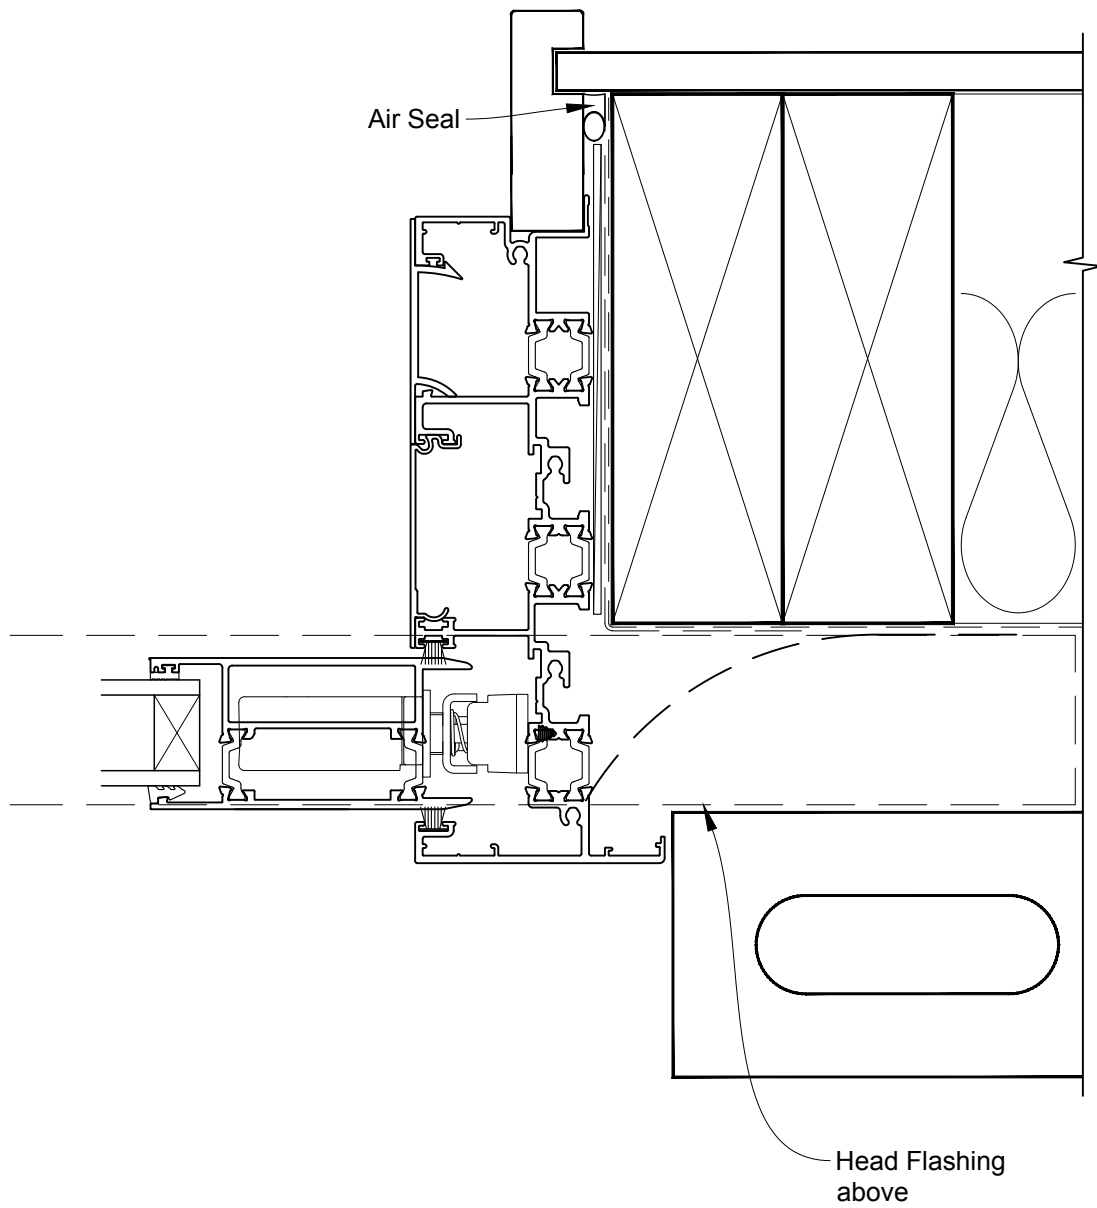

# INSTALLATION DETAIL - METRO THERMAL HEART MULTISLIDER WINDOW ON BRICK VENEER CAVITY CONSTRUCTION

Date: 01.09.16

Scale: 1:2

CAD Ref.: MTMWBV-CH

# INSTALLATION DETAIL - METRO THERMAL HEART MULTISLIDER WINDOW ON BRICK VENEER CAVITY CONSTRUCTION

Date: 01.09.16

Scale: 1:2

CAD Ref.: MTMWBV-CJ

# INSTALLATION DETAIL - METRO THERMAL HEART MULTISLIDER WINDOW ON BRICK VENEER CAVITY CONSTRUCTION

Date: 01.09.16

Scale: 1:2

CAD Ref.: MTMWBV-CS

# INSTALLATION DETAIL - METRO THERMAL HEART MULTISLIDER WINDOW ON BRICK VENEER CAVITY CONSTRUCTION

Date: 01.09.16

Scale: 1:2

CAD Ref.: MTMWBV-CS2