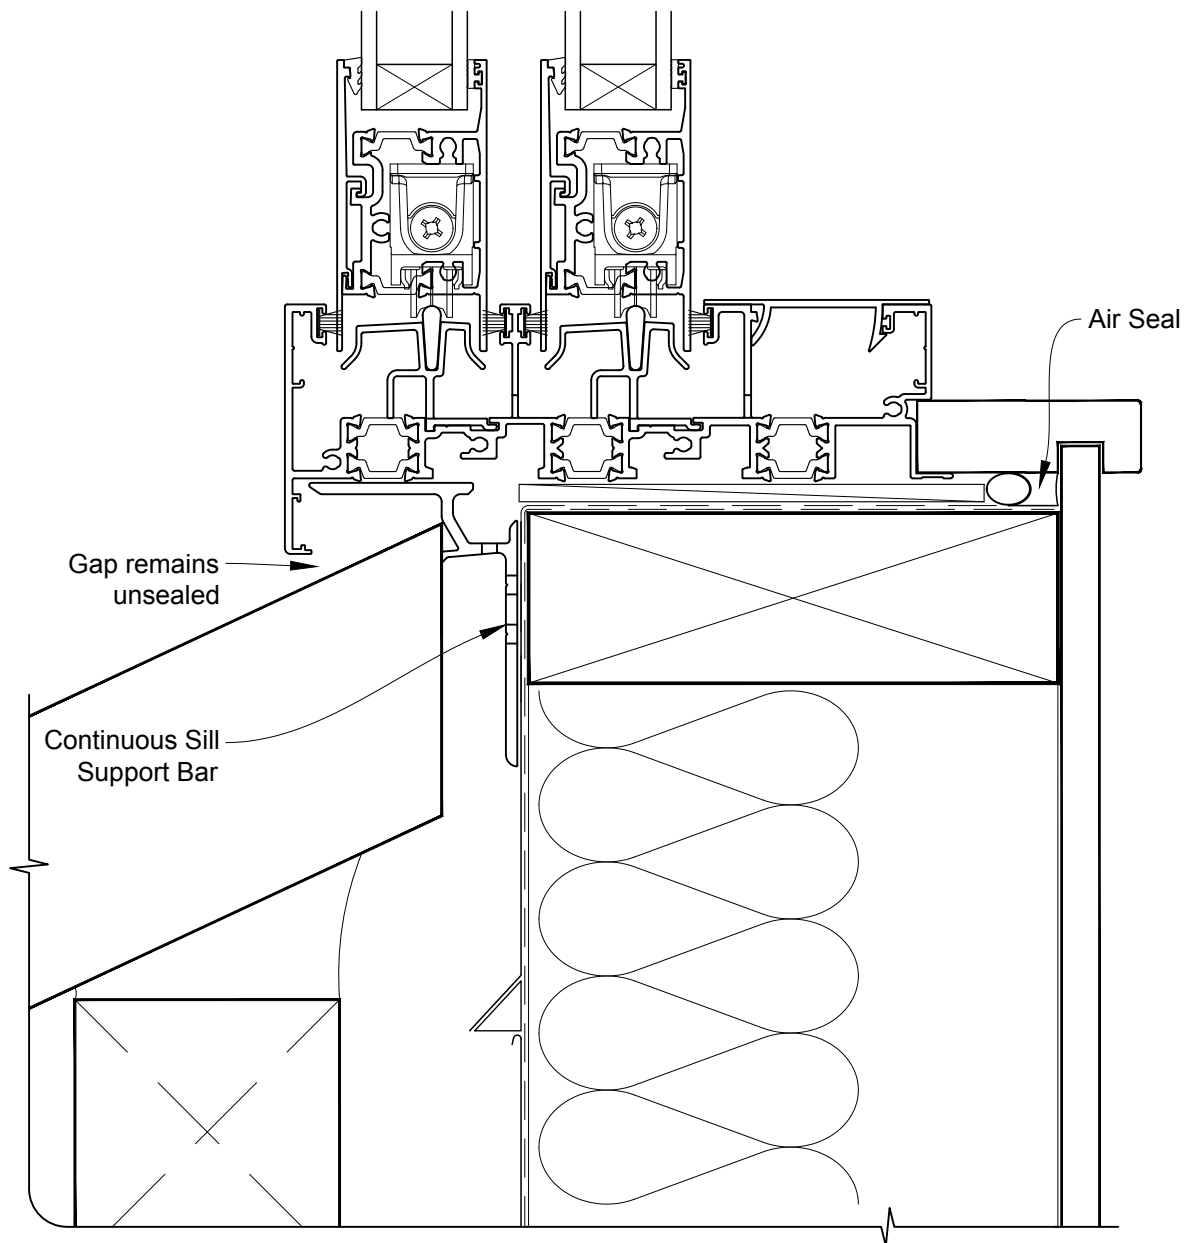

# INSTALLATION DETAIL - METRO THERMAL HEART MULTISLIDER WINDOW ON BRICK VENEER CAVITY CONSTRUCTION

Date: 01.09.16

Scale: 1:2

CAD Ref.: MTMWBV-CH

# INSTALLATION DETAIL - METRO THERMAL HEART MULTISLIDER WINDOW ON BRICK VENEER CAVITY CONSTRUCTION

Date: 01.09.16

Scale: 1:2

CAD Ref.: MTMWBV-CJ

# INSTALLATION DETAIL - METRO THERMAL HEART MULTISLIDER WINDOW ON BRICK VENEER CAVITY CONSTRUCTION

Date: 01.09.16

Scale: 1:2

CAD Ref.: MTMWBV-CS

# INSTALLATION DETAIL - METRO THERMAL HEART MULTISLIDER WINDOW ON BRICK VENEER CAVITY CONSTRUCTION

Date: 01.09.16

Scale: 1:2

CAD Ref.: MTMWBV-CS2