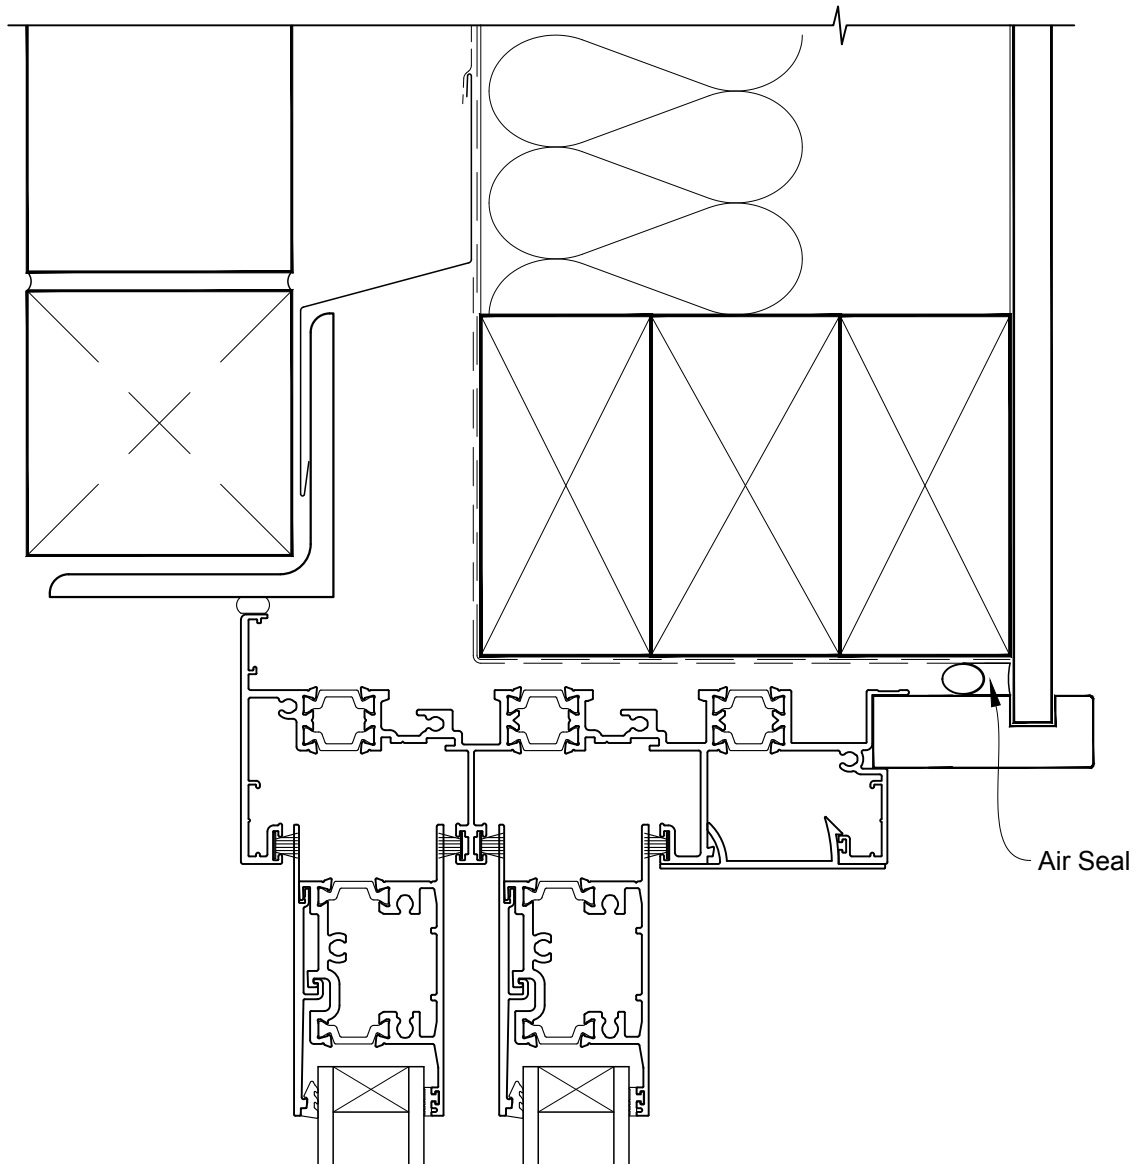

# INSTALLATION DETAIL - METRO THERMAL HEART MULTISLIDER WINDOW ON BRICK VENEER CAVITY CONSTRUCTION

Date: 01.09.16

Scale: 1:2

CAD Ref.: MTMWBV-CH

# INSTALLATION DETAIL - METRO THERMAL HEART MULTISLIDER WINDOW ON BRICK VENEER CAVITY CONSTRUCTION

Date: 01.09.16

Scale: 1:2

CAD Ref.: MTMWBV-CJ

# INSTALLATION DETAIL - METRO THERMAL HEART MULTISLIDER WINDOW ON BRICK VENEER CAVITY CONSTRUCTION

Date: 01.09.16

Scale: 1:2

CAD Ref.: MTMWBV-CS

# INSTALLATION DETAIL - METRO THERMAL HEART MULTISLIDER WINDOW ON BRICK VENEER CAVITY CONSTRUCTION

Date: 01.09.16

Scale: 1:2

CAD Ref.: MTMWBV-CS2