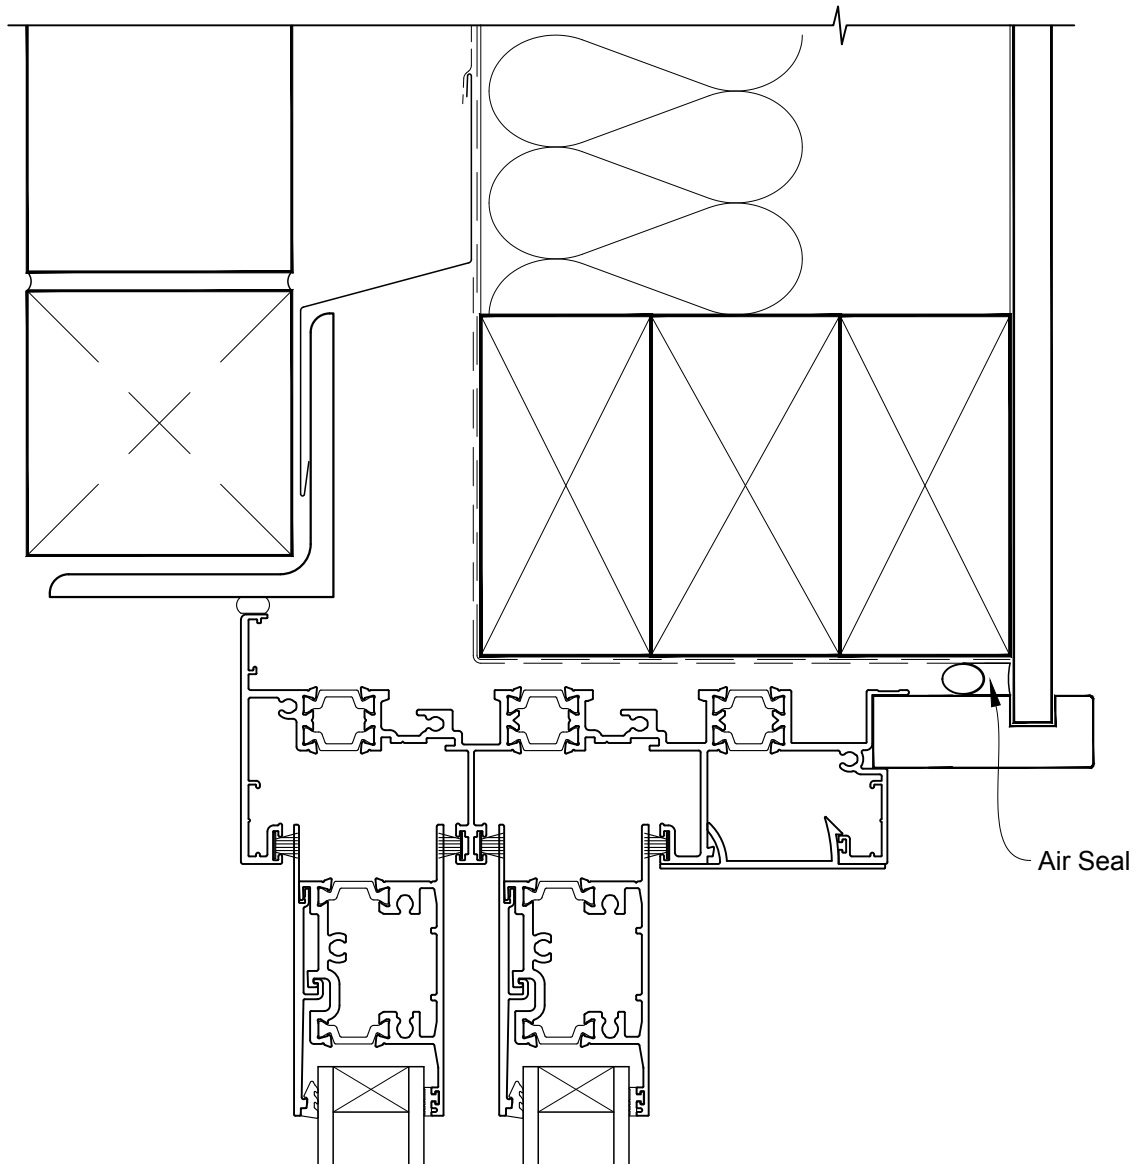

INSTALLATION DETAIL - METRO THERMAL HEART MULTISLIDER DOOR ON BRICK VENEER CAVITY CONSTRUCTION

Date: 01.09.16

Scale: 1:2

CAD Ref.: MTMDBV-CH

INSTALLATION DETAIL - METRO THERMAL HEART MULTISLIDER DOOR ON BRICK VENEER CAVITY CONSTRUCTION

Date: 01.09.16

Scale: 1:2

CAD Ref.: MTMDBV-CJ

INSTALLATION DETAIL - METRO THERMAL HEART MULTISLIDER DOOR ON BRICK VENEER CAVITY CONSTRUCTION

Date: 01.09.16

Scale: 1:2

CAD Ref.: MTMDBV-CS