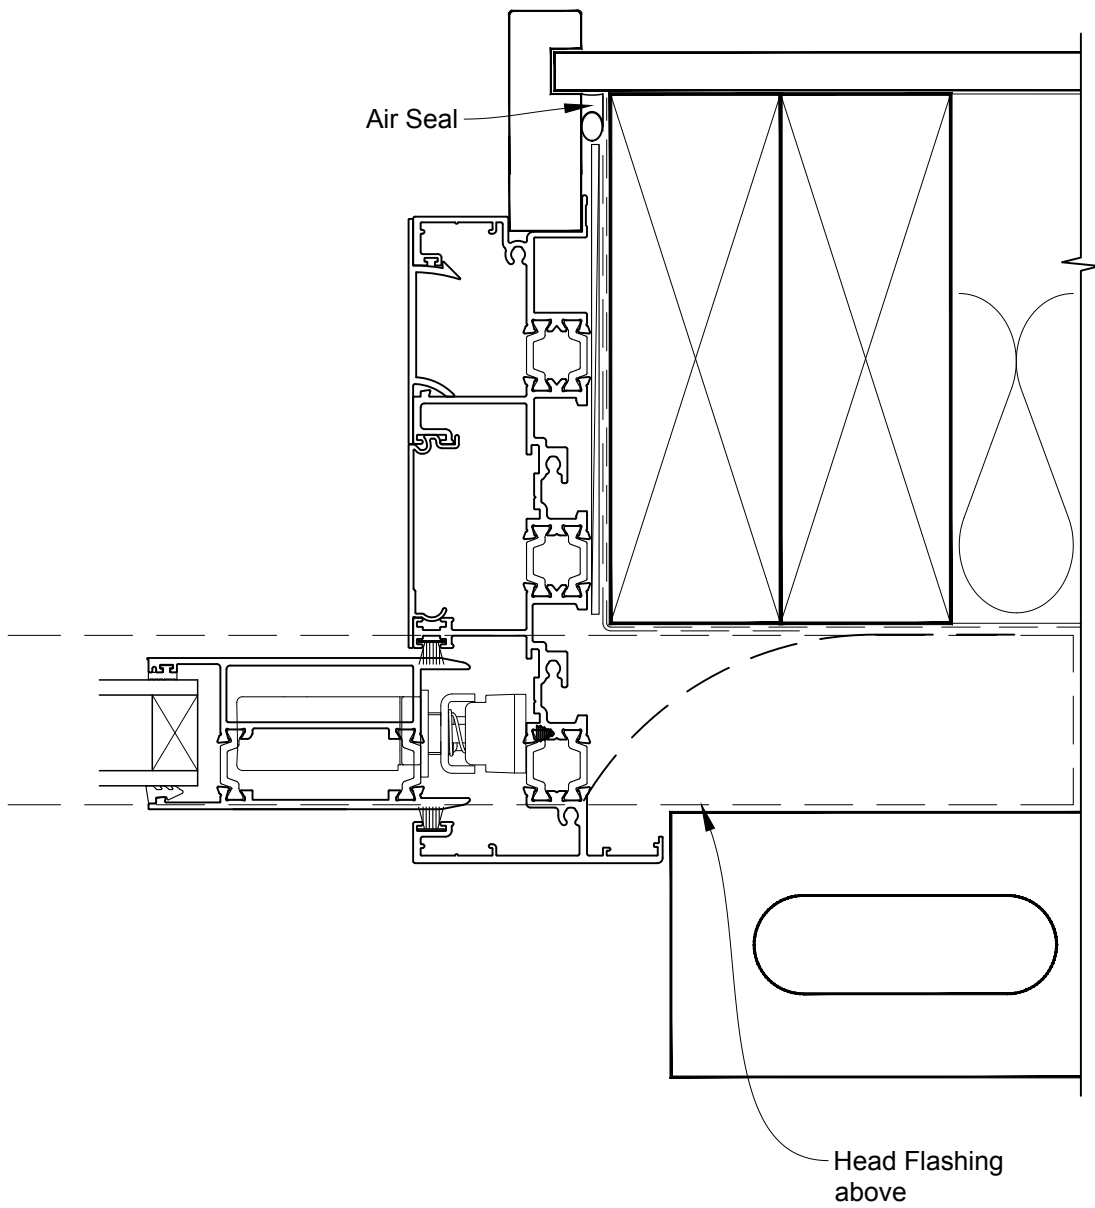

INSTALLATION DETAIL - METRO THERMAL HEART MULTISLIDER DOOR ON BRICK VENEER CAVITY CONSTRUCTION

Date: 01.09.16

Scale: 1:2

CAD Ref.: MTMDBV-CH

INSTALLATION DETAIL - METRO THERMAL HEART MULTISLIDER DOOR ON BRICK VENEER CAVITY CONSTRUCTION

Date: 01.09.16

Scale: 1:2

CAD Ref.: MTMDBV-CJ

INSTALLATION DETAIL - METRO THERMAL HEART MULTISLIDER DOOR ON BRICK VENEER CAVITY CONSTRUCTION

Date: 01.09.16

Scale: 1:2

CAD Ref.: MTMDBV-CS