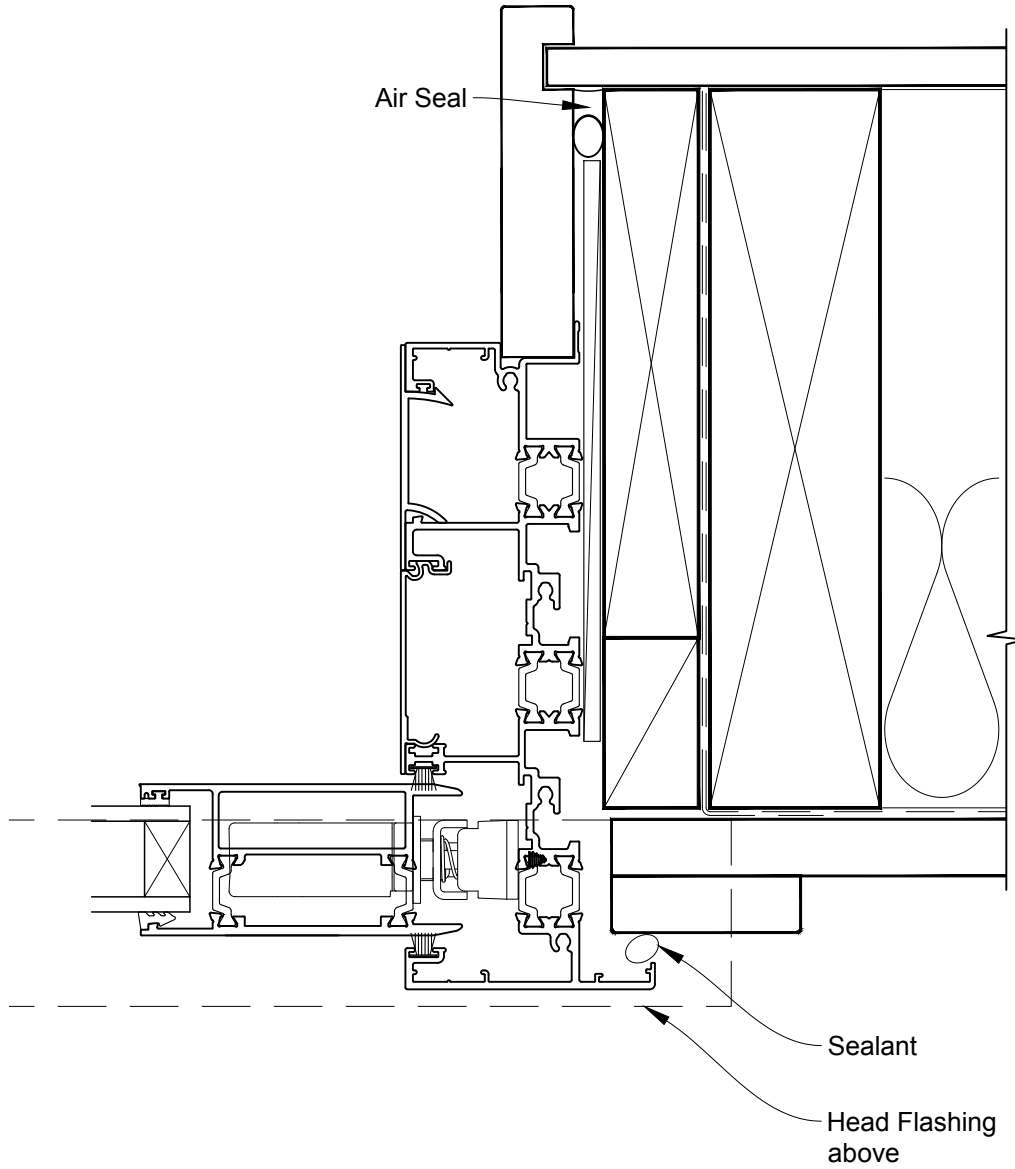

INSTALLATION DETAIL - METRO THERMAL HEART MULTISLIDER DOOR ON BOARD & BATTEN CAVITY CONSTRUCTION

Date: 01.09.16

Scale: 1:2

CAD Ref.: MTMDBB-CH

INSTALLATION DETAIL - METRO THERMAL HEART MULTISLIDER DOOR ON BOARD & BATTEN CAVITY CONSTRUCTION

Date: 01.09.16

Scale: 1:2

CAD Ref.: MTMDBB-DH

INSTALLATION DETAIL - METRO THERMAL HEART MULTISLIDER DOOR ON BOARD & BATTEN DIRECT FIXED CLADDING

Date: 01.09.16

Scale: 1:2

CAD Ref.: MTMDBB-DJ

INSTALLATION DETAIL - METRO THERMAL HEART MULTISLIDER DOOR ON BOARD & BATTEN DIRECT FIXED CLADDING

Date: 01.09.16

Scale: 1:2

CAD Ref.: MTMDBB-DS