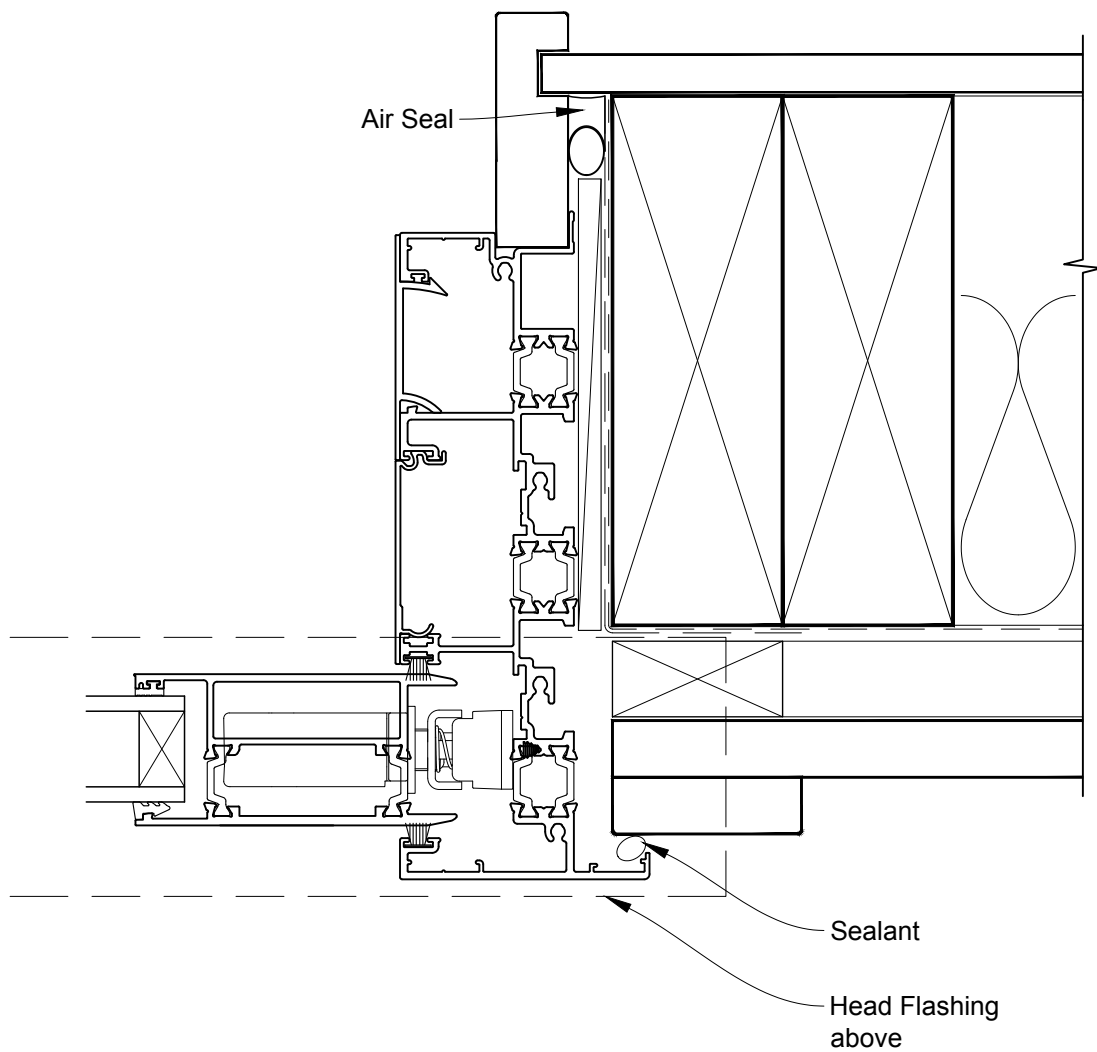

INSTALLATION DETAIL - METRO THERMAL HEART MULTISLIDER DOOR ON BOARD & BATTEN CAVITY CONSTRUCTION

Date: 01.09.16

Scale: 1:2

CAD Ref.: MTMDBB-CH

INSTALLATION DETAIL - METRO THERMAL HEART MULTISLIDER DOOR ON BOARD & BATTEN CAVITY CONSTRUCTION

Date: 01.09.16

Scale: 1:2

CAD Ref.: MTMDBB-CJ

INSTALLATION DETAIL - METRO THERMAL HEART MULTISLIDER DOOR ON BOARD & BATTEN CAVITY CONSTRUCTION

Date: 01.09.16

Scale: 1:2

CAD Ref.: MTMDBB-CS

INSTALLATION DETAIL - METRO THERMAL HEART MULTISLIDER DOOR ON BOARD & BATTEN DIRECT FIXED CLADDING

Date: 01.09.16

Scale: 1:2

CAD Ref.: MTMDBB-DH

INSTALLATION DETAIL - METRO THERMAL HEART MULTISLIDER DOOR ON BOARD & BATTEN DIRECT FIXED CLADDING

Date: 01.09.16

Scale: 1:2

CAD Ref.: MTMDBB-DJ

INSTALLATION DETAIL - METRO THERMAL HEART MULTISLIDER DOOR ON BOARD & BATTEN DIRECT FIXED CLADDING

Date: 01.09.16

Scale: 1:2

CAD Ref.: MTMDBB-DS