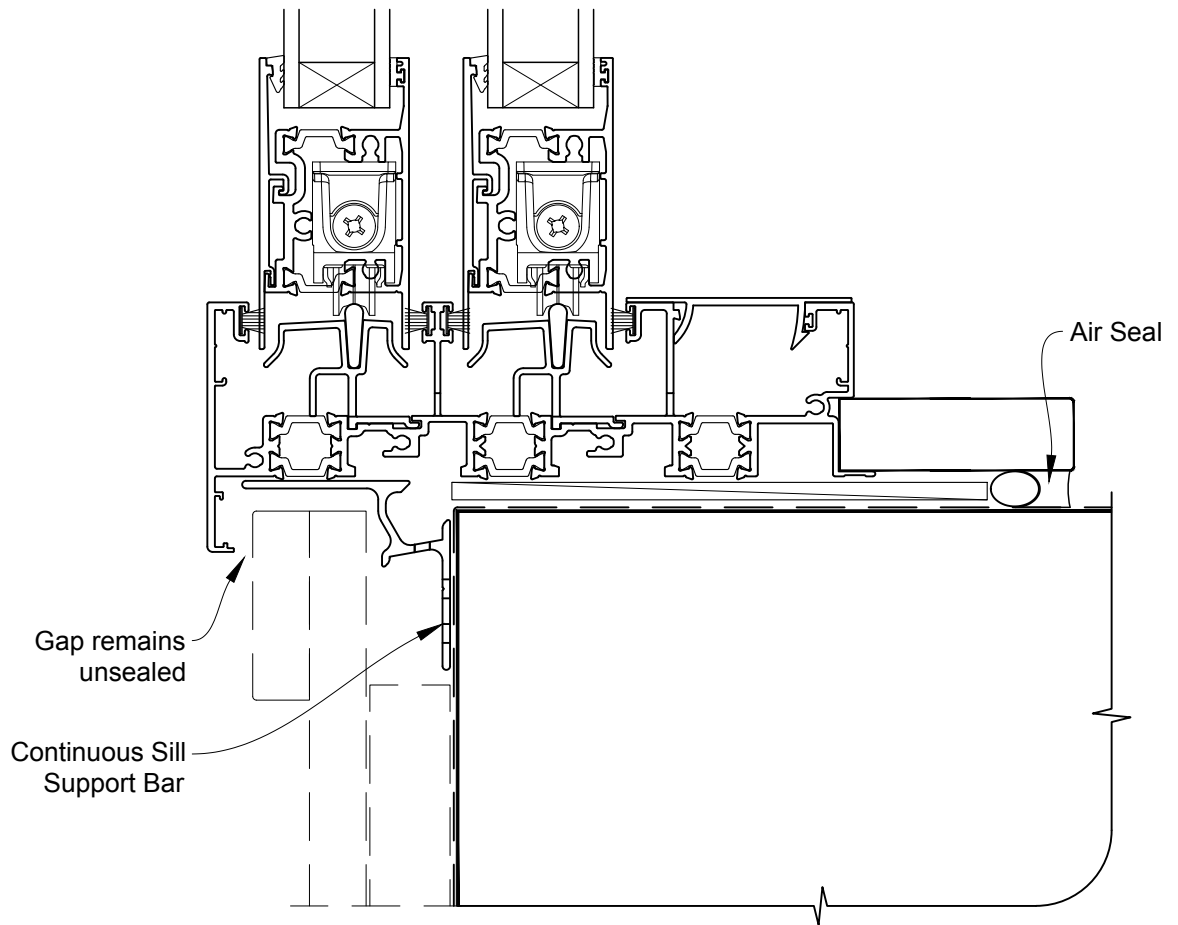

INSTALLATION DETAIL - METRO THERMAL HEART MULTISLIDER DOOR ON BOARD & BATTEN CAVITY CONSTRUCTION

Date: 01.09.16

Scale: 1:2

CAD Ref.: MTMDBB-CH

INSTALLATION DETAIL - METRO THERMAL HEART MULTISLIDER DOOR ON BOARD & BATTEN CAVITY CONSTRUCTION

Date: 01.09.16

Scale: 1:2

CAD Ref.: MTMDBB-CJ

INSTALLATION DETAIL - METRO THERMAL HEART MULTISLIDER DOOR ON BOARD & BATTEN CAVITY CONSTRUCTION

Date: 01.09.16

Scale: 1:2

CAD Ref.: MTMDBB-CS

INSTALLATION DETAIL - METRO THERMAL HEART MULTISLIDER DOOR ON BOARD & BATTEN DIRECT FIXED CLADDING