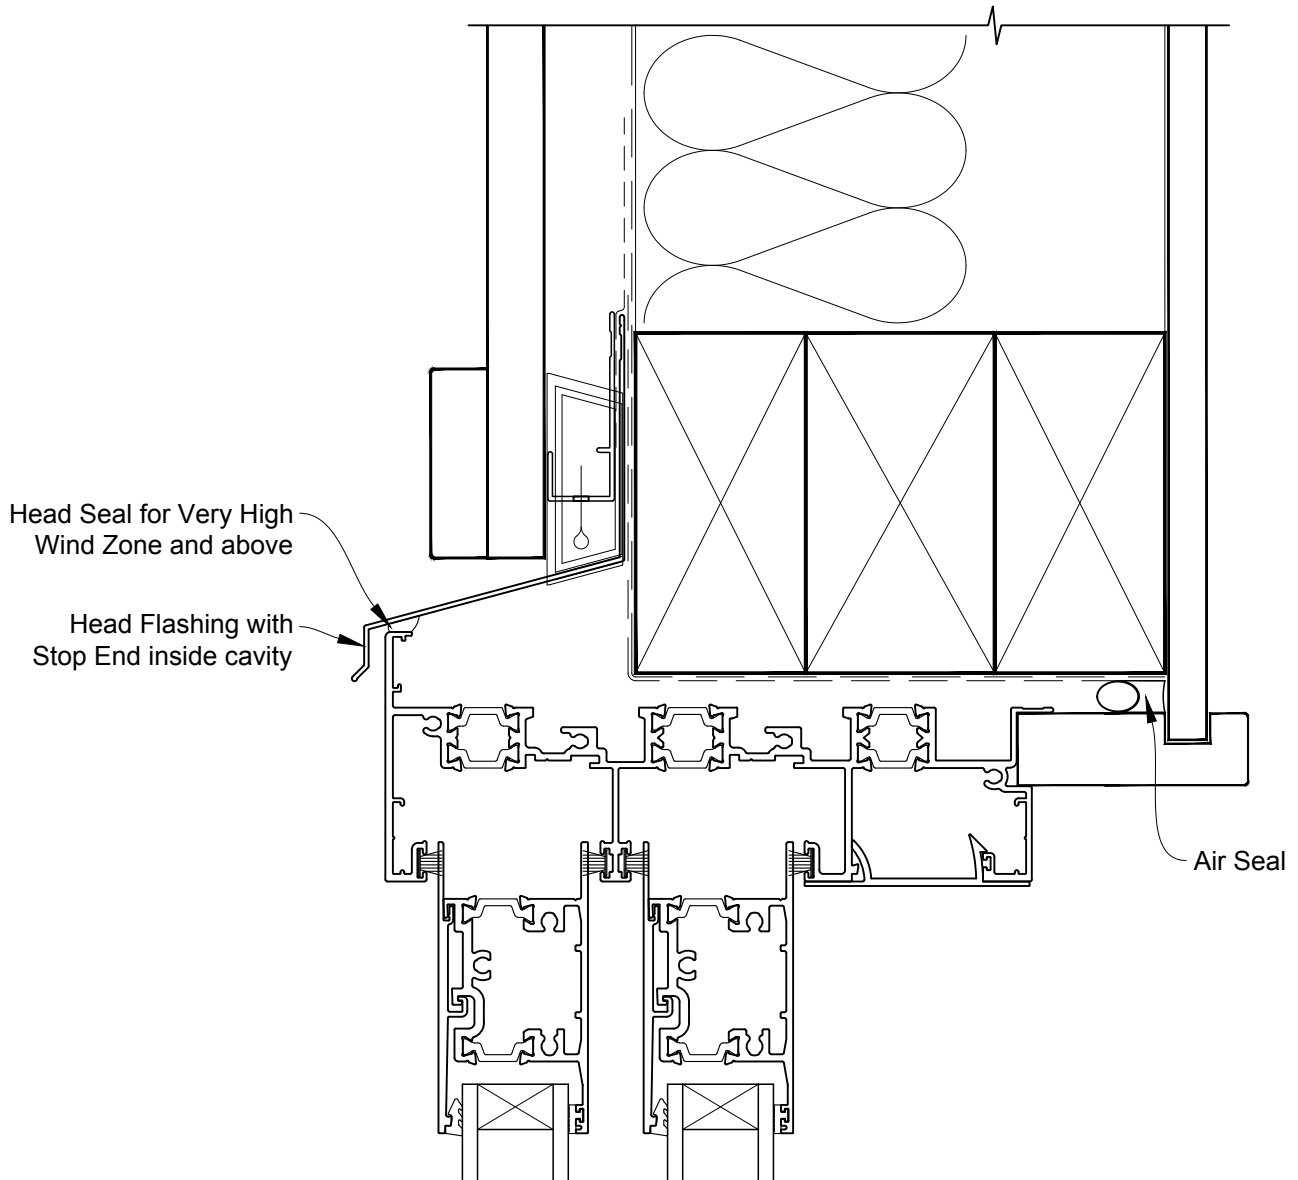

INSTALLATION DETAIL - METRO THERMAL HEART MULTISLIDER DOOR ON BOARD & BATTEN CAVITY CONSTRUCTION

Date: 01.09.16

Scale: 1:2

CAD Ref.: MTMDBB-CH

INSTALLATION DETAIL - METRO THERMAL HEART MULTISLIDER DOOR ON BOARD & BATTEN CAVITY CONSTRUCTION

Date: 01.09.16

Scale: 1:2

CAD Ref.: MTMDBB-CJ

INSTALLATION DETAIL - METRO THERMAL HEART MULTISLIDER DOOR ON BOARD & BATTEN CAVITY CONSTRUCTION

Date: 01.09.16

Scale: 1:2

CAD Ref.: MTMDBB-CS

INSTALLATION DETAIL - METRO THERMAL HEART MULTISLIDER DOOR ON BOARD & BATTEN DIRECT FIXED CLADDING