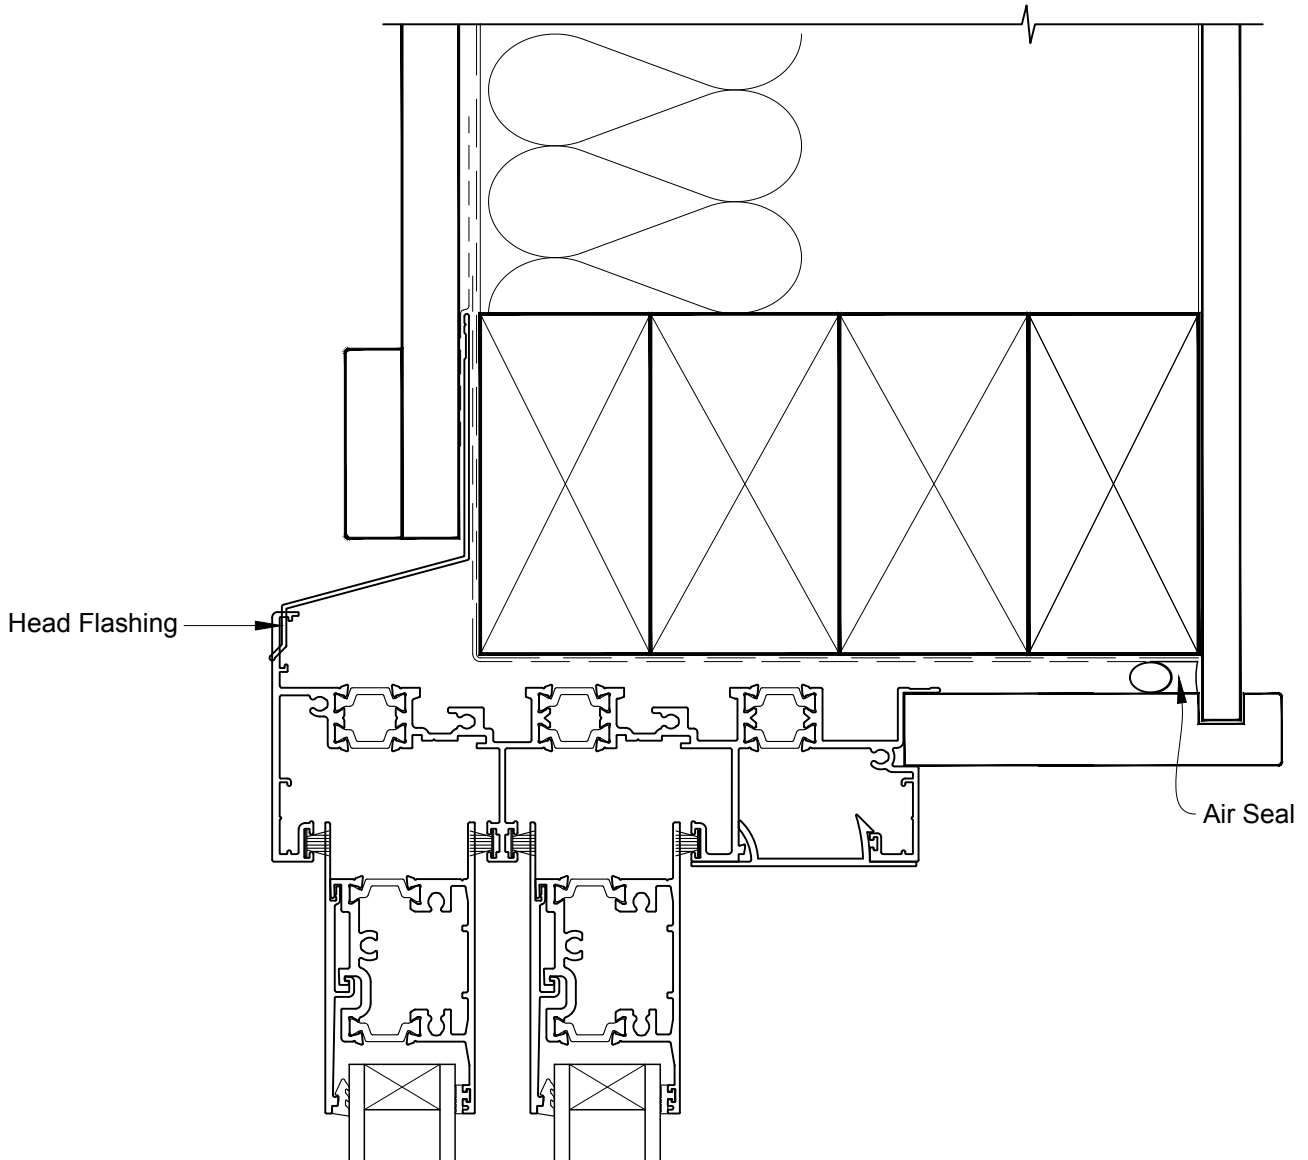

INSTALLATION DETAIL - METRO THERMAL HEART MULTISLIDER DOOR ON BOARD & BATTEN CAVITY CONSTRUCTION

Date: 01.09.16

Scale: 1:2

CAD Ref.: MTMDBB-CH

INSTALLATION DETAIL - METRO THERMAL HEART MULTISLIDER DOOR ON BOARD & BATTEN CAVITY CONSTRUCTION

Date: 01.09.16

Scale: 1:2

CAD Ref.: MTMDBB-CJ

INSTALLATION DETAIL - METRO THERMAL HEART MULTISLIDER DOOR ON BOARD & BATTEN CAVITY CONSTRUCTION

Date: 01.09.16

Scale: 1:2

CAD Ref.: MTMDBB-CS

INSTALLATION DETAIL - METRO THERMAL HEART MULTISLIDER DOOR ON BOARD & BATTEN DIRECT FIXED CLADDING

Date: 01.09.16

Scale: 1:2

CAD Ref.: MTMDBB-DH

INSTALLATION DETAIL - METRO THERMAL HEART MULTISLIDER DOOR ON BOARD & BATTEN DIRECT FIXED CLADDING

Date: 01.09.16

Scale: 1:2

CAD Ref.: MTMDBB-DJ

INSTALLATION DETAIL - METRO THERMAL HEART MULTISLIDER DOOR ON BOARD & BATTEN DIRECT FIXED CLADDING

Date: 01.09.16

Scale: 1:2

CAD Ref.: MTMDBB-DS