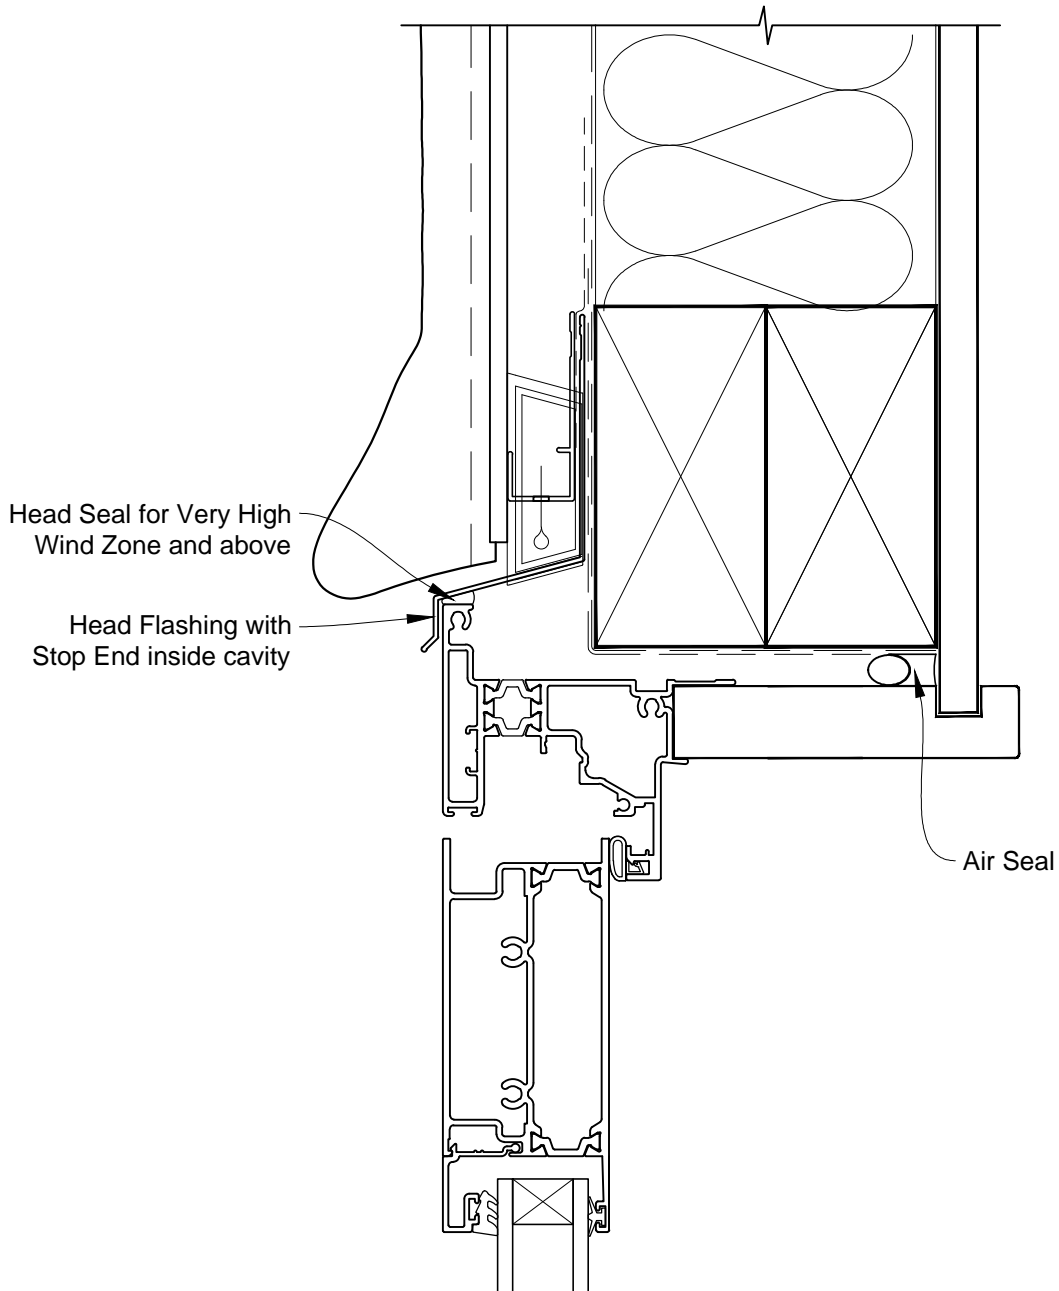

INSTALLATION DETAIL - METRO THERMAL HEART HINGED DOOR OPEN OUT ON STUCCO CAVITY CONSTRUCTION

Date: 01.03.14

Scale: 1:2

CAD Ref.: MTHOST-CH

INSTALLATION DETAIL - METRO THERMAL HEART HINGED DOOR OPEN OUT ON STUCCO CAVITY CONSTRUCTION

Date: 01.03.14

Scale: 1:2

CAD Ref.: MTHOST-CJ

INSTALLATION DETAIL - METRO THERMAL HEART HINGED DOOR OPEN OUT ON STUCCO CAVITY CONSTRUCTION

Date: 01.03.14

Scale: 1:2

CAD Ref.: MTHOST-CS