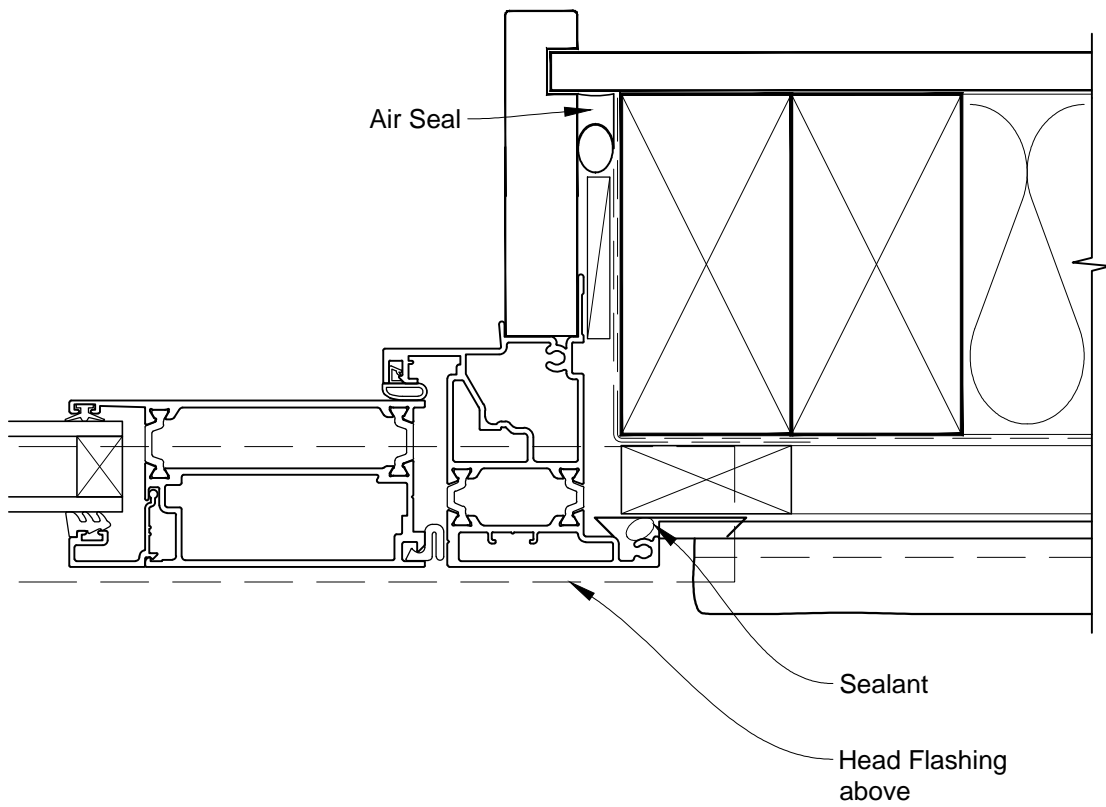

INSTALLATION DETAIL - METRO THERMAL HEART HINGED DOOR OPEN OUT ON STUCCO CAVITY CONSTRUCTION

Date: 01.03.14

Scale: 1:2

CAD Ref.: MTHOST-CH

INSTALLATION DETAIL - METRO THERMAL HEART HINGED DOOR OPEN OUT ON STUCCO CAVITY CONSTRUCTION

Date: 01.03.14

Scale: 1:2

CAD Ref.: MTHOST-CJ

INSTALLATION DETAIL - METRO THERMAL HEART HINGED DOOR OPEN OUT ON STUCCO CAVITY CONSTRUCTION

Date: 01.03.14

Scale: 1:2

CAD Ref.: MTHOST-CS