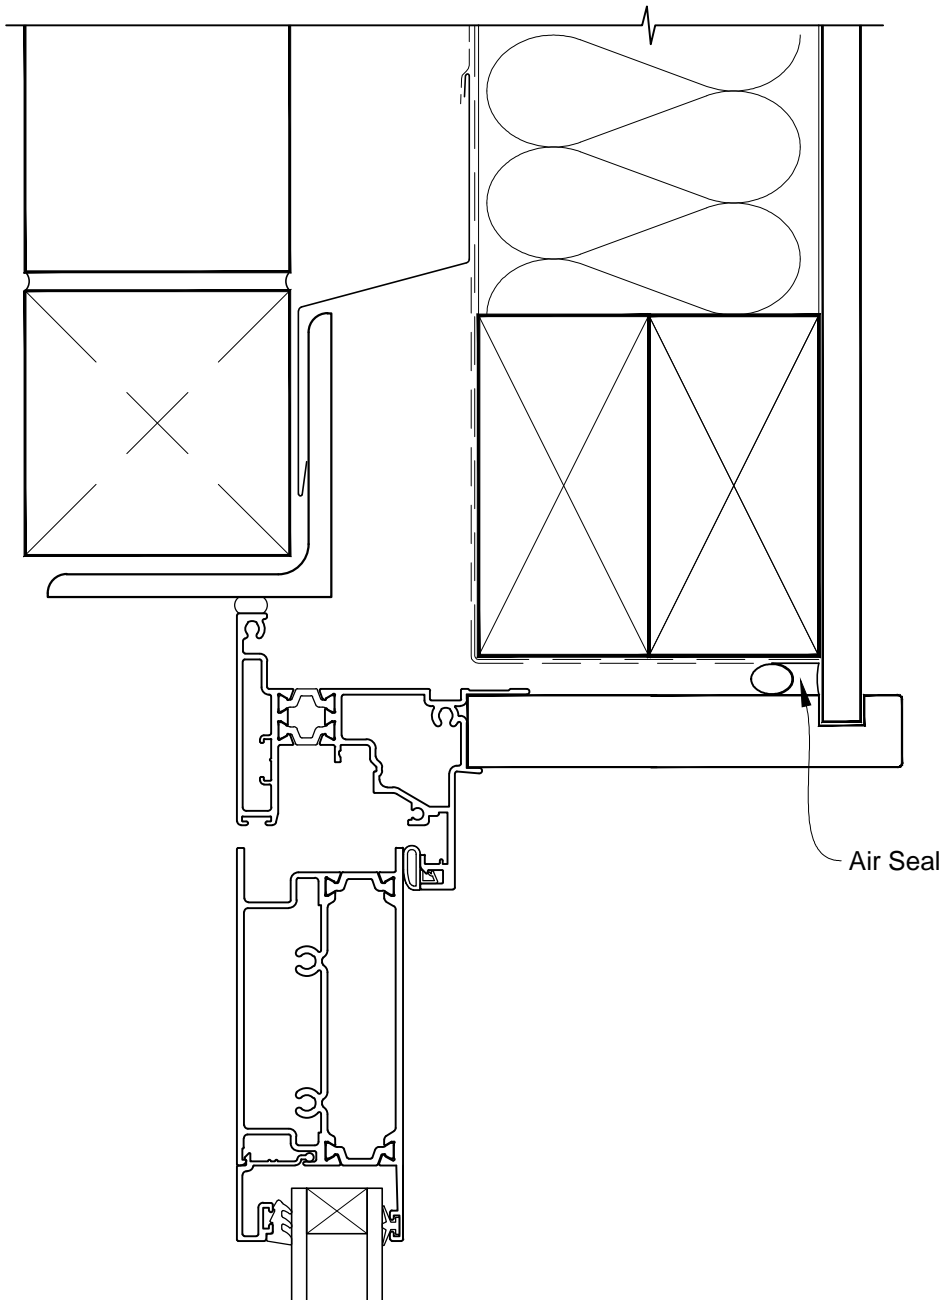

# INSTALLATION DETAIL - METRO THERMAL HEART HINGED DOOR OPEN OUT ON BRICK VENEER CAVITY CONSTRUCTION

Date: 01.03.14

Scale: 1:2

CAD Ref.: MTHOBV-CH

# INSTALLATION DETAIL - METRO THERMAL HEART HINGED DOOR OPEN OUT ON BRICK VENEER CAVITY CONSTRUCTION

Date: 01.03.14

Scale: 1:2

CAD Ref.: MTHOBV-CJ

# INSTALLATION DETAIL - METRO THERMAL HEART HINGED DOOR OPEN OUT ON BRICK VENEER CAVITY CONSTRUCTION

Date: 01.03.14

Scale: 1:2

CAD Ref.: MTHOBV-CS