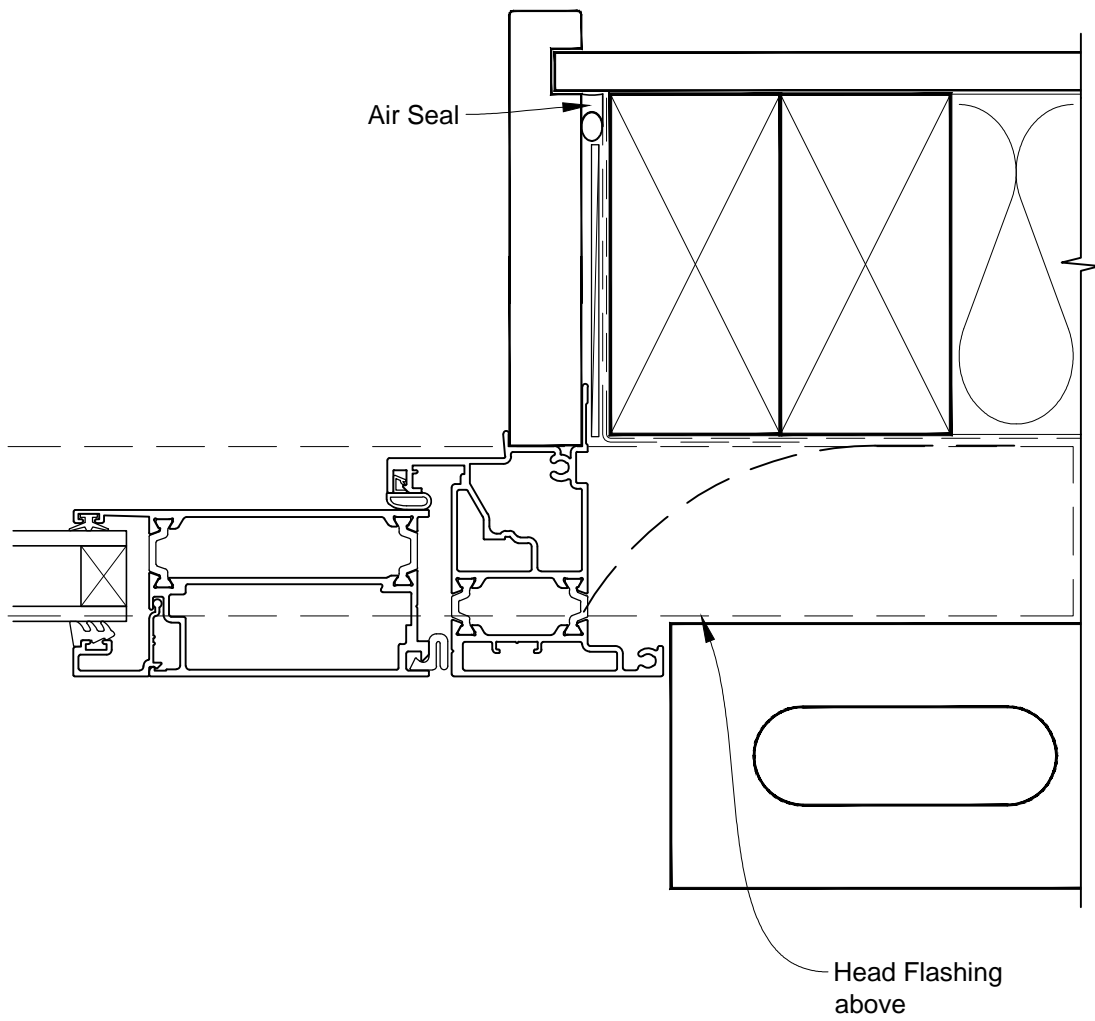

# INSTALLATION DETAIL - METRO THERMAL HEART HINGED DOOR OPEN OUT ON BRICK VENEER CAVITY CONSTRUCTION

Date: 01.03.14

Scale: 1:2

CAD Ref.: MTHOBV-CH

# INSTALLATION DETAIL - METRO THERMAL HEART HINGED DOOR OPEN OUT ON BRICK VENEER CAVITY CONSTRUCTION

Date: 01.03.14

Scale: 1:2

CAD Ref.: MTHOBV-CJ

# INSTALLATION DETAIL - METRO THERMAL HEART HINGED DOOR OPEN OUT ON BRICK VENEER CAVITY CONSTRUCTION

Date: 01.03.14

Scale: 1:2

CAD Ref.: MTHOBV-CS