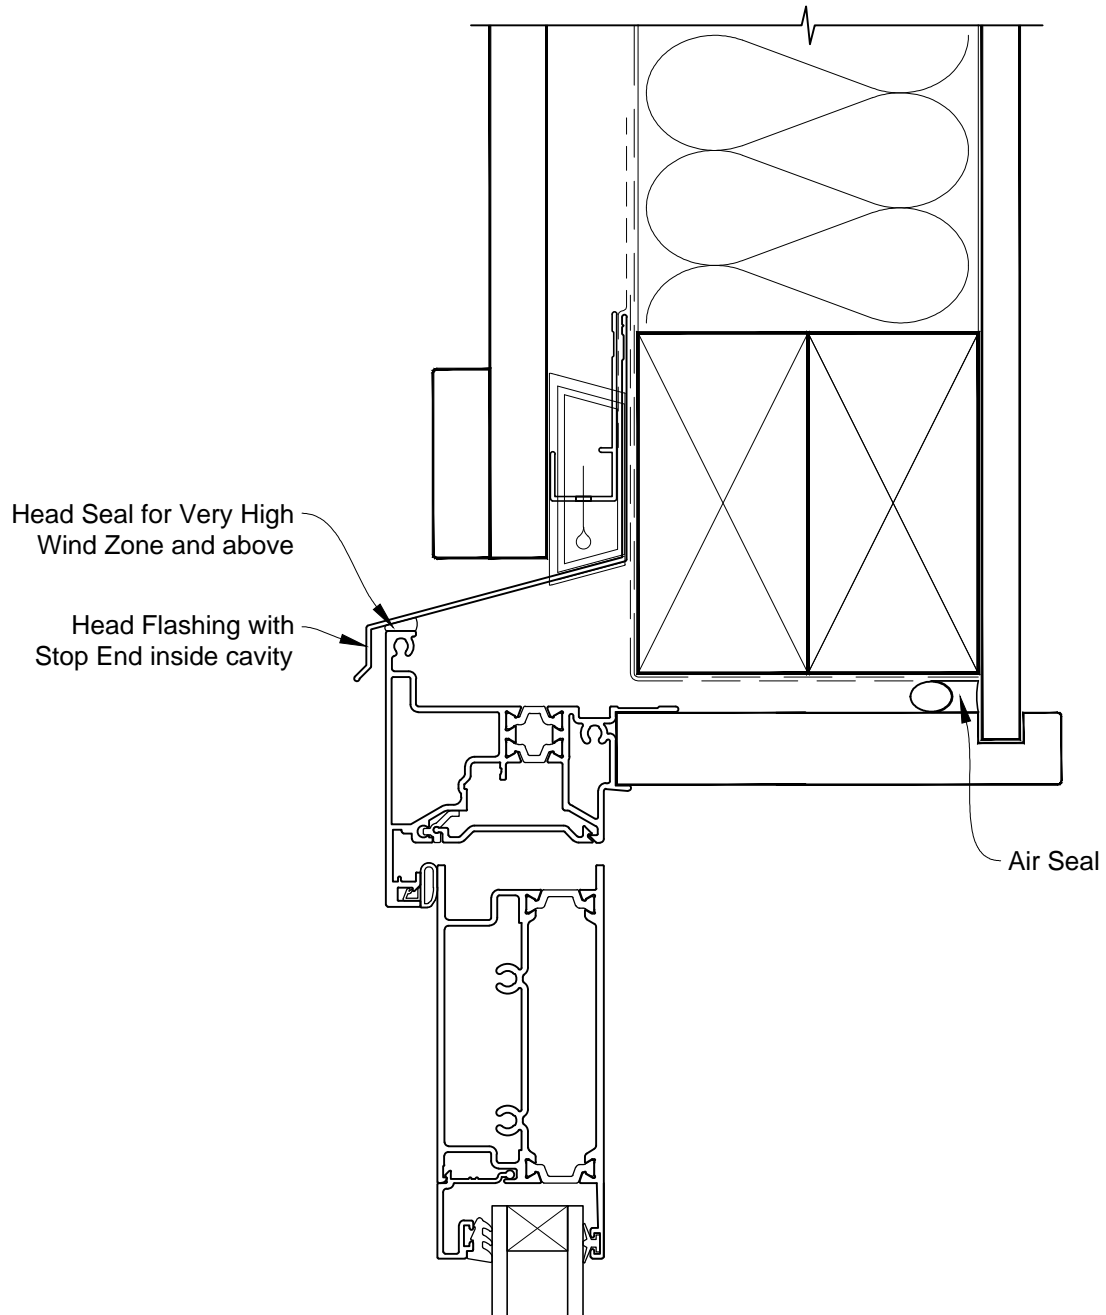

INSTALLATION DETAIL - METRO THERMAL HEART HINGED DOOR OPEN IN ON BOARD & BATTEN CAVITY CONSTRUCTION

Date: 01.03.14

Scale: 1:2

CAD Ref.: MTHIBB-CH

INSTALLATION DETAIL - METRO THERMAL HEART HINGED DOOR OPEN IN ON BOARD & BATTEN CAVITY CONSTRUCTION

Date: 01.03.14

Scale: 1:2

CAD Ref.: MTHIBB-CJ

INSTALLATION DETAIL - METRO THERMAL HEART HINGED DOOR OPEN IN ON BOARD & BATTEN CAVITY CONSTRUCTION

Date: 01.03.14

Scale: 1:2

CAD Ref.: MTHIBB-CS

INSTALLATION DETAIL - METRO THERMAL HEART HINGED DOOR OPEN IN ON BOARD & BATTEN DIRECT FIXED CLADDING

Date: 01.03.14

Scale: 1:2

CAD Ref.: MTHIBB-DH

INSTALLATION DETAIL - METRO THERMAL HEART HINGED DOOR OPEN IN ON BOARD & BATTEN DIRECT FIXED CLADDING

Date: 01.03.14

Scale: 1:2

CAD Ref.: MTHIBB-DJ

INSTALLATION DETAIL - METRO THERMAL HEART HINGED DOOR OPEN IN ON BOARD & BATTEN DIRECT FIXED CLADDING

Date: 01.03.14

Scale: 1:2

CAD Ref.: MTHIBB-DS