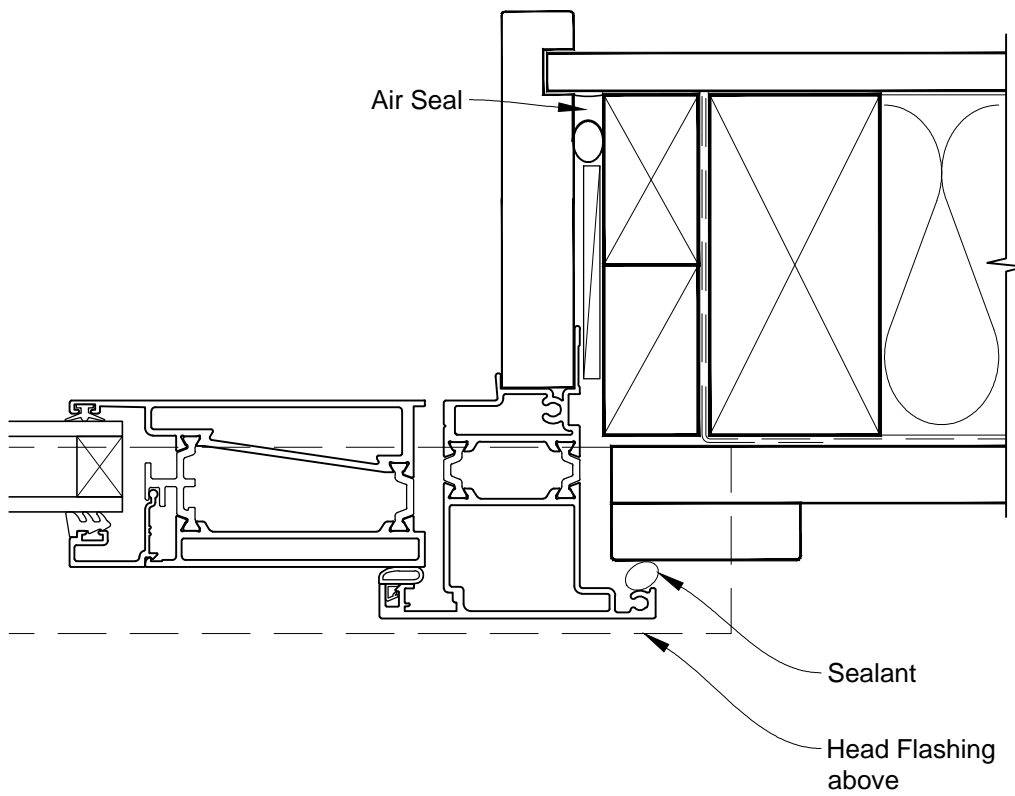

INSTALLATION DETAIL - METRO THERMAL HEART HINGED DOOR OPEN IN ON BOARD & BATTEN CAVITY CONSTRUCTION

Date: 01.03.14

Scale: 1:2

CAD Ref.: MTHIBB-CH

INSTALLATION DETAIL - METRO THERMAL HEART HINGED DOOR OPEN IN ON BOARD & BATTEN CAVITY CONSTRUCTION

Date: 01.03.14

Scale: 1:2

CAD Ref.: MTHIBB-CJ

INSTALLATION DETAIL - METRO THERMAL HEART HINGED DOOR OPEN IN ON BOARD & BATTEN CAVITY CONSTRUCTION

Date: 01.03.14

Scale: 1:2

CAD Ref.: MTHIBB-CS

INSTALLATION DETAIL - METRO THERMAL HEART HINGED DOOR OPEN IN ON BOARD & BATTEN DIRECT FIXED CLADDING

Date: 01.03.14

Scale: 1:2

CAD Ref.: MTHIBB-DH

INSTALLATION DETAIL - METRO THERMAL HEART HINGED DOOR OPEN IN ON BOARD & BATTEN DIRECT FIXED CLADDING

Date: 01.03.14

Scale: 1:2

CAD Ref.: MTHIBB-DJ

INSTALLATION DETAIL - METRO THERMAL HEART HINGED DOOR OPEN IN ON BOARD & BATTEN DIRECT FIXED CLADDING

Date: 01.03.14

Scale: 1:2

CAD Ref.: MTHIBB-DS