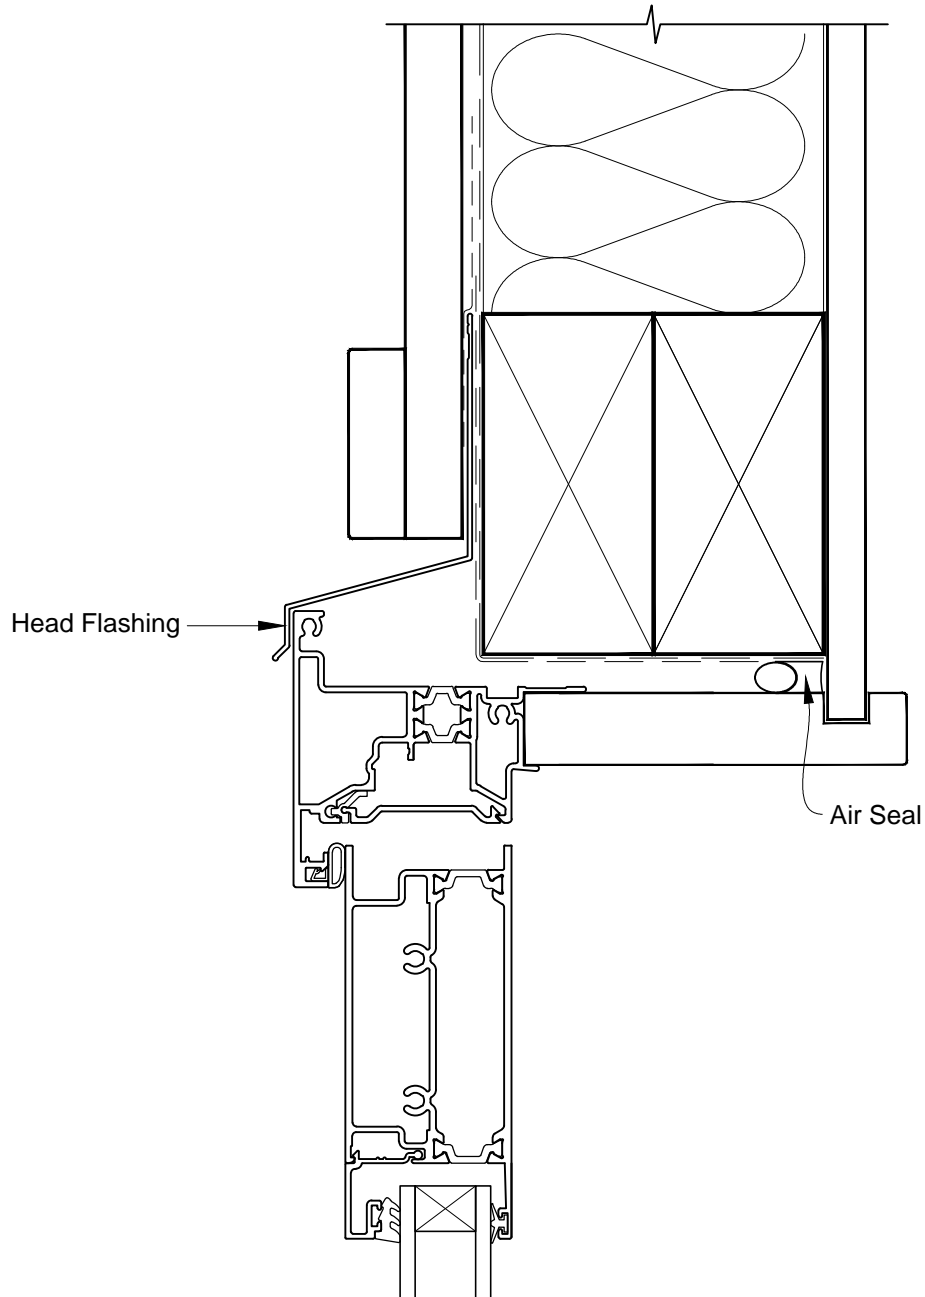

INSTALLATION DETAIL - METRO THERMAL HEART HINGED DOOR OPEN IN ON BOARD & BATTEN CAVITY CONSTRUCTION

Date: 01.03.14

Scale: 1:2

CAD Ref.: MTHIBB-CH

INSTALLATION DETAIL - METRO THERMAL HEART HINGED DOOR OPEN IN ON BOARD & BATTEN CAVITY CONSTRUCTION

Date: 01.03.14

Scale: 1:2

CAD Ref.: MTHIBB-CJ

INSTALLATION DETAIL - METRO THERMAL HEART HINGED DOOR OPEN IN ON BOARD & BATTEN CAVITY CONSTRUCTION

Date: 01.03.14

Scale: 1:2

CAD Ref.: MTHIBB-CS

INSTALLATION DETAIL - METRO THERMAL HEART HINGED DOOR OPEN IN ON BOARD & BATTEN DIRECT FIXED CLADDING

Date: 01.03.14

Scale: 1:2

CAD Ref.: MTHIBB-DH

INSTALLATION DETAIL - METRO THERMAL HEART HINGED DOOR OPEN IN ON BOARD & BATTEN DIRECT FIXED CLADDING

Date: 01.03.14

Scale: 1:2

CAD Ref.: MTHIBB-DJ

INSTALLATION DETAIL - METRO THERMAL HEART HINGED DOOR OPEN IN ON BOARD & BATTEN DIRECT FIXED CLADDING