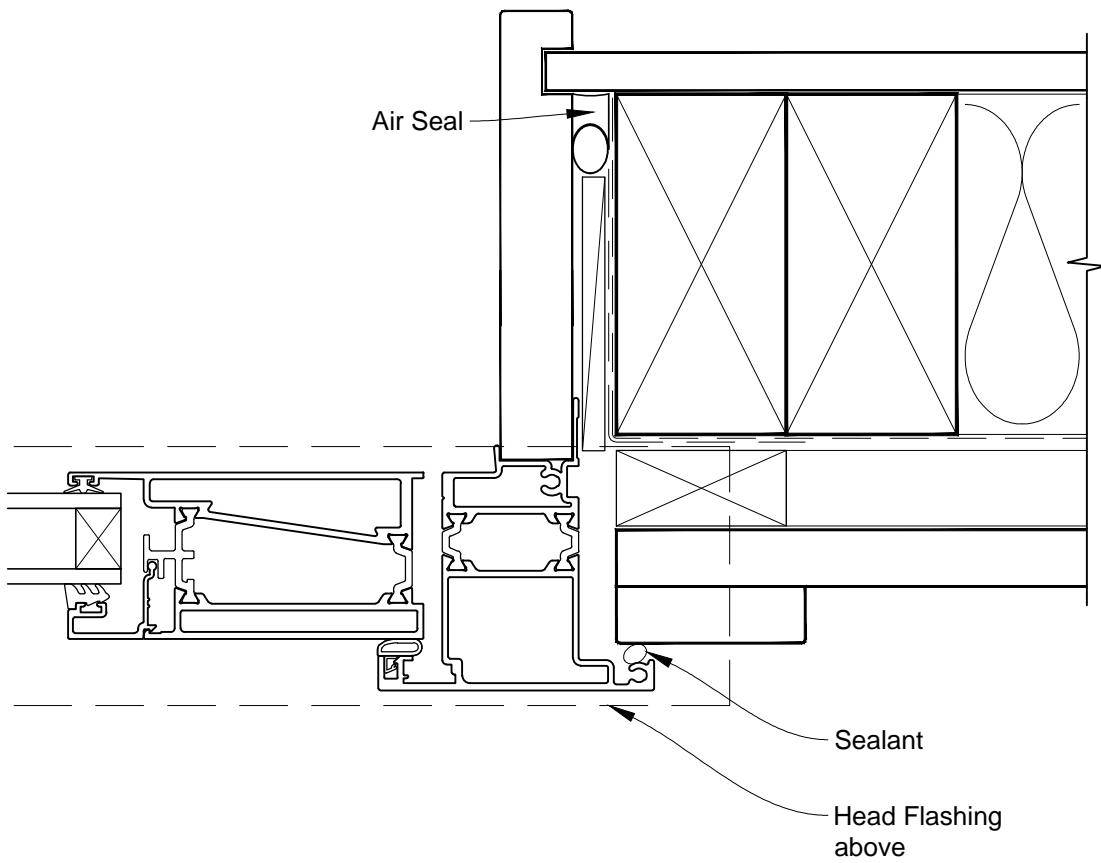

INSTALLATION DETAIL - METRO THERMAL HEART HINGED DOOR OPEN IN ON BOARD & BATTEN CAVITY CONSTRUCTION

Date: 01.03.14

Scale: 1:2

CAD Ref.: MTHIBB-CH

INSTALLATION DETAIL - METRO THERMAL HEART HINGED DOOR OPEN IN ON BOARD & BATTEN CAVITY CONSTRUCTION

Date: 01.03.14

Scale: 1:2

CAD Ref.: MTHIBB-CJ

INSTALLATION DETAIL - METRO THERMAL HEART HINGED DOOR OPEN IN ON BOARD & BATTEN CAVITY CONSTRUCTION

Date: 01.03.14

Scale: 1:2

CAD Ref.: MTHIBB-CS

INSTALLATION DETAIL - METRO THERMAL HEART HINGED DOOR OPEN IN ON BOARD & BATTEN DIRECT FIXED CLADDING

Date: 01.03.14

Scale: 1:2

CAD Ref.: MTHIBB-DH

INSTALLATION DETAIL - METRO THERMAL HEART HINGED DOOR OPEN IN ON BOARD & BATTEN DIRECT FIXED CLADDING

Date: 01.03.14

Scale: 1:2

CAD Ref.: MTHIBB-DJ

INSTALLATION DETAIL - METRO THERMAL HEART HINGED DOOR OPEN IN ON BOARD & BATTEN DIRECT FIXED CLADDING

Date: 01.03.14

Scale: 1:2

CAD Ref.: MTHIBB-DS