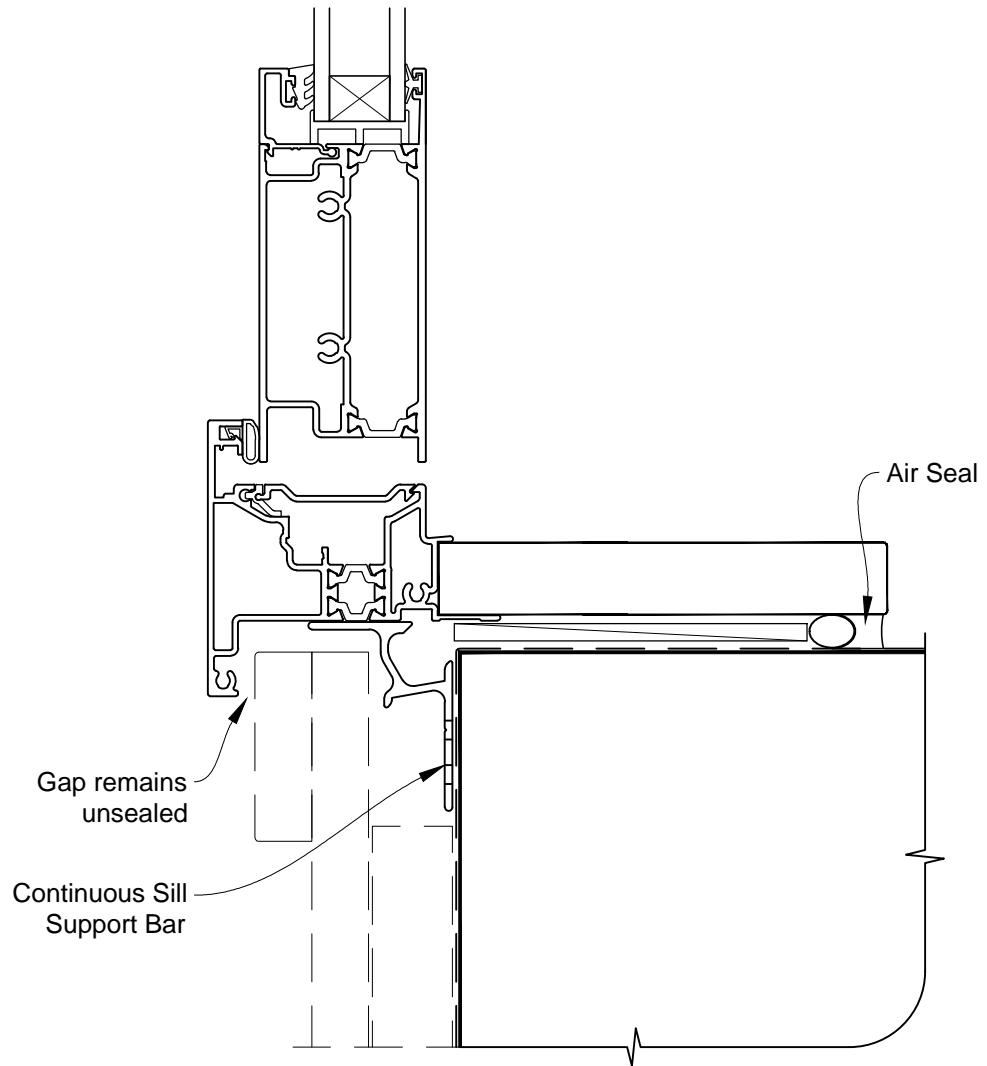

INSTALLATION DETAIL - METRO THERMAL HEART HINGED DOOR OPEN IN ON BOARD & BATTEN CAVITY CONSTRUCTION

Date: 01.03.14

Scale: 1:2

CAD Ref.: MTHIBB-CH

INSTALLATION DETAIL - METRO THERMAL HEART HINGED DOOR OPEN IN ON BOARD & BATTEN CAVITY CONSTRUCTION

Date: 01.03.14

Scale: 1:2

CAD Ref.: MTHIBB-CJ

INSTALLATION DETAIL - METRO THERMAL HEART HINGED DOOR OPEN IN ON BOARD & BATTEN CAVITY CONSTRUCTION

Date: 01.03.14

Scale: 1:2

CAD Ref.: MTHIBB-CS

INSTALLATION DETAIL - METRO THERMAL HEART HINGED DOOR OPEN IN ON BOARD & BATTEN DIRECT FIXED CLADDING

Date: 01.03.14

Scale: 1:2

CAD Ref.: MTHIBB-DH

INSTALLATION DETAIL - METRO THERMAL HEART HINGED DOOR OPEN IN ON BOARD & BATTEN DIRECT FIXED CLADDING

Date: 01.03.14

Scale: 1:2

CAD Ref.: MTHIBB-DJ

INSTALLATION DETAIL - METRO THERMAL HEART HINGED DOOR OPEN IN ON BOARD & BATTEN DIRECT FIXED CLADDING

Date: 01.03.14

Scale: 1:2

CAD Ref.: MTHIBB-DS