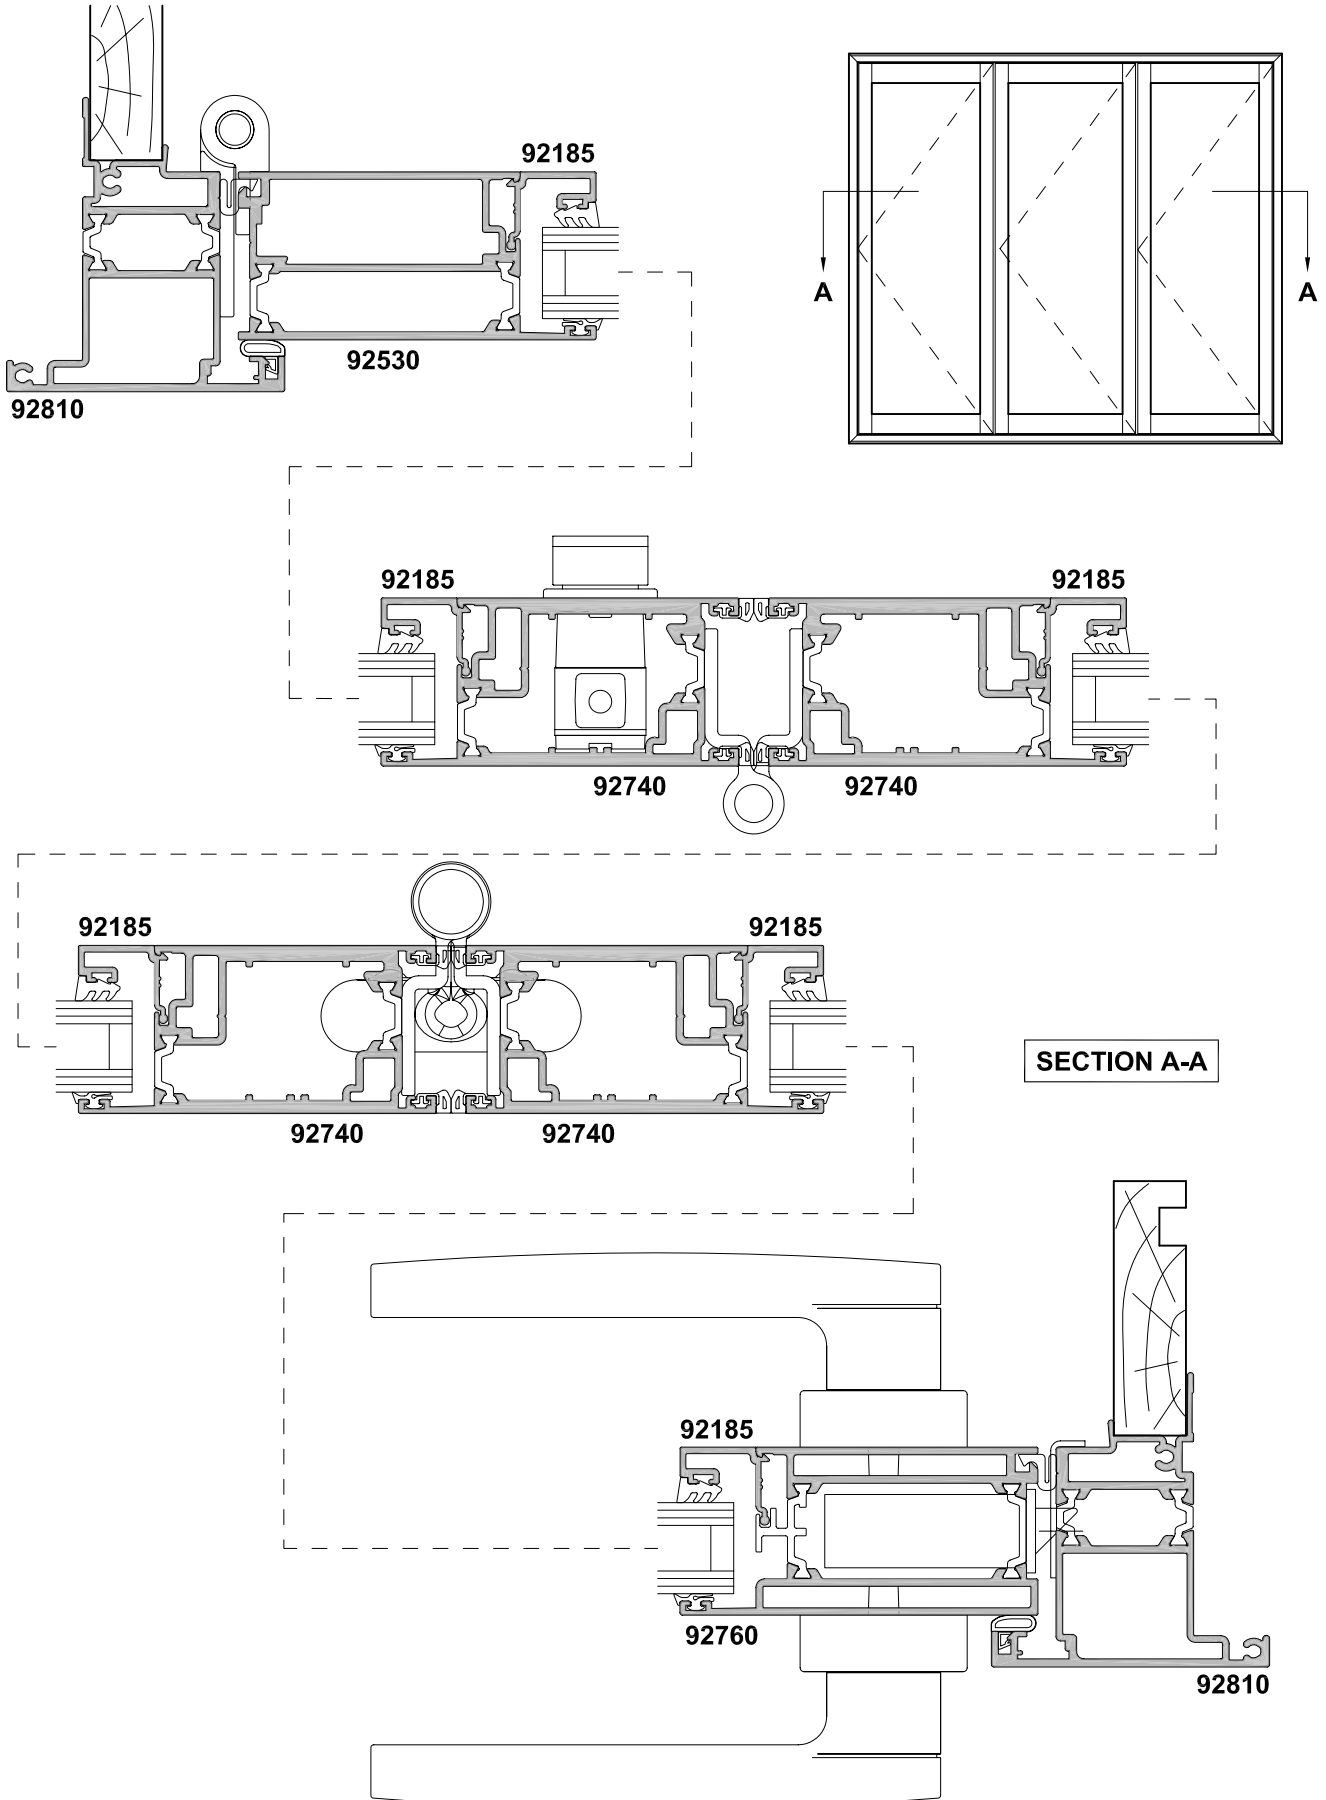

Cad Ref. FTBD08-0

**METRO THERMAL HEART
F620MT BI-FOLD DOOR
THREE PANEL OPEN IN DOOR**

CROSS SECTION

Date 01.11.09 Scale 1:2

SECTION A-A