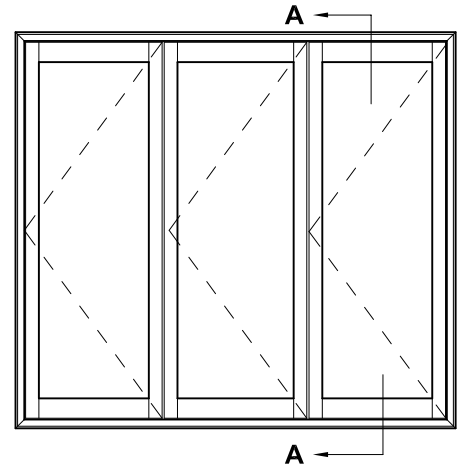

Cad Ref. FTBD02-0

**METRO THERMAL HEART
F600MT BI-FOLD DOOR
OPEN OUT**

CROSS SECTION

Date 01.11.09 Scale 1:2

SECTION A-A

Refer to Hinge Door
Section for Vision Rail
Options