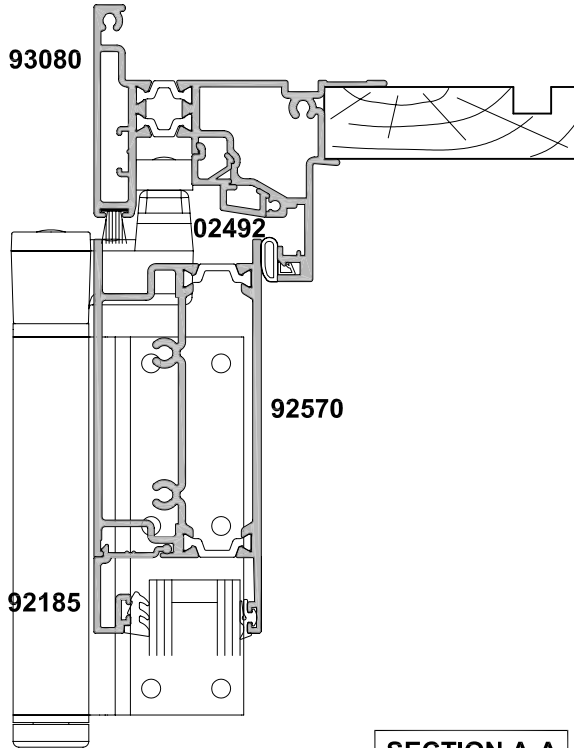

Cad Ref. FTBD02-0

**METRO THERMAL HEART
F600MT BI-FOLD DOOR
OPEN OUT**

CROSS SECTION

Date 01.11.09 Scale 1:2

SECTION A-A

Refer to Hinge Door
Section for Vision Rail
Options