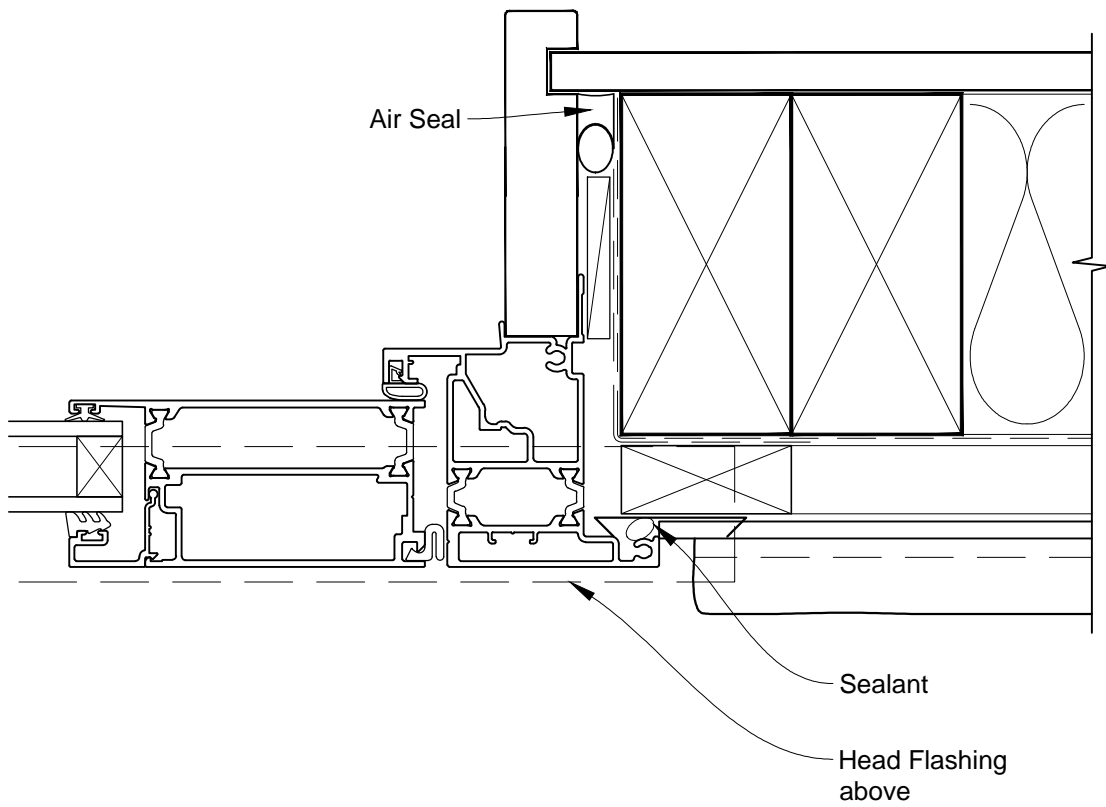

# INSTALLATION DETAIL - METRO THERMAL HEART BIFOLD DOOR OPEN OUT ON STUCCO CAVITY CONSTRUCTION

Date: 01.03.14

Scale: 1:2

CAD Ref.: MTBOST-CH

# INSTALLATION DETAIL - METRO THERMAL HEART BIFOLD DOOR OPEN OUT ON STUCCO CAVITY CONSTRUCTION

Date: 01.03.14

Scale: 1:2

CAD Ref.: MTBOST-CJ

# INSTALLATION DETAIL - METRO THERMAL HEART BIFOLD DOOR OPEN OUT ON STUCCO CAVITY CONSTRUCTION

Date: 01.03.14

Scale: 1:2

CAD Ref.: MTBOST-CS