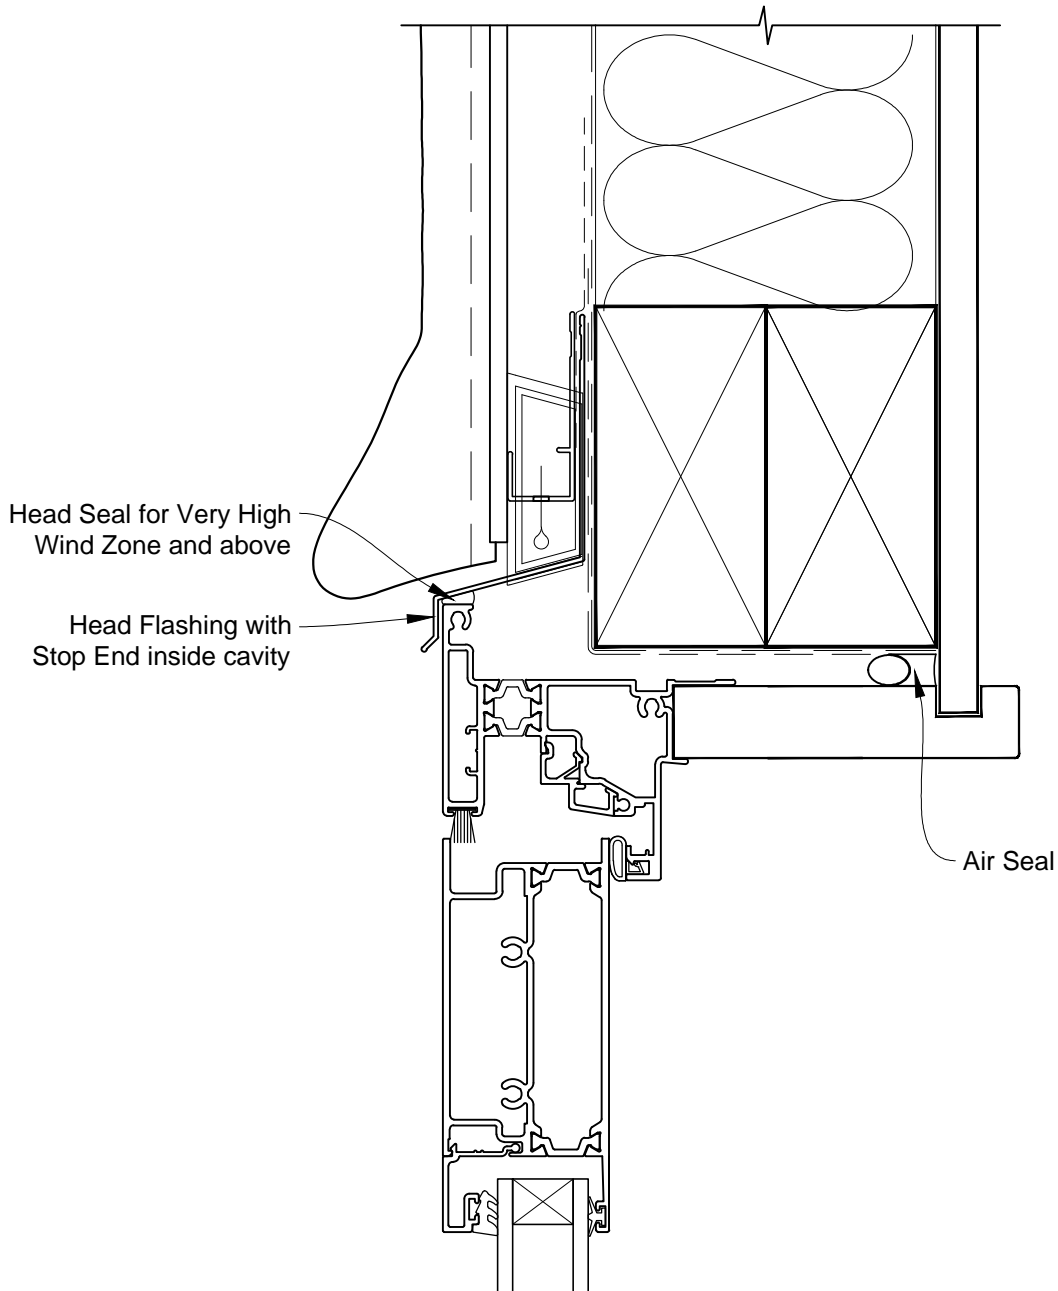

# INSTALLATION DETAIL - METRO THERMAL HEART BIFOLD DOOR OPEN OUT ON STUCCO CAVITY CONSTRUCTION

Date: 01.03.14

Scale: 1:2

CAD Ref.: MTBOST-CH

# INSTALLATION DETAIL - METRO THERMAL HEART BIFOLD DOOR OPEN OUT ON STUCCO CAVITY CONSTRUCTION

Date: 01.03.14

Scale: 1:2

CAD Ref.: MTBOST-CJ

# INSTALLATION DETAIL - METRO THERMAL HEART BIFOLD DOOR OPEN OUT ON STUCCO CAVITY CONSTRUCTION

Date: 01.03.14

Scale: 1:2

CAD Ref.: MTBOST-CS