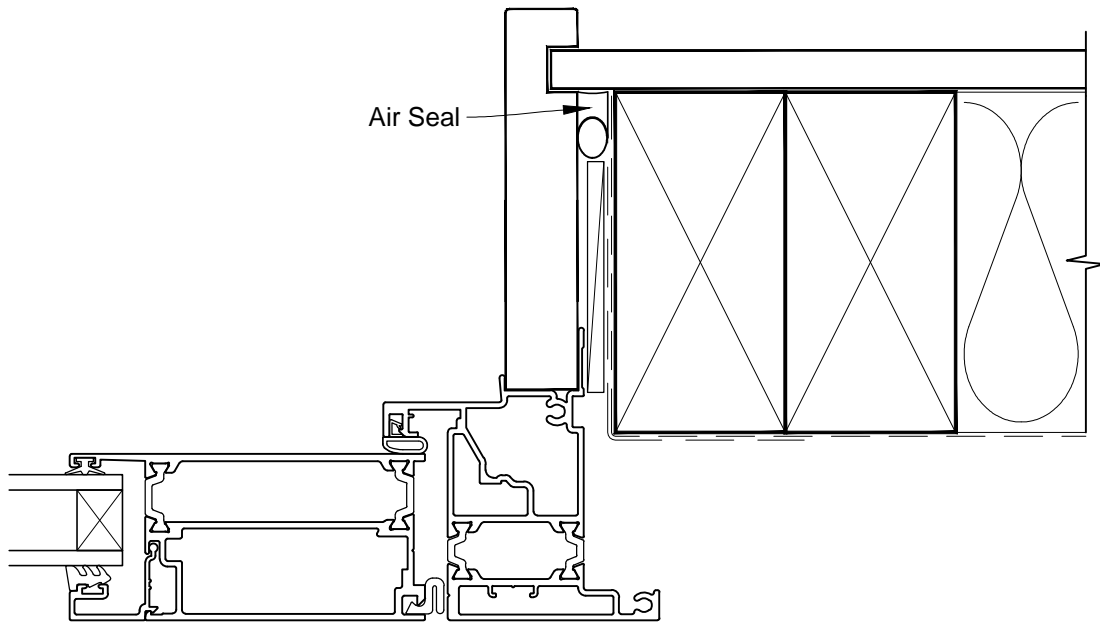

INSTALLATION DETAIL - METRO THERMAL HEART BIFOLD DOOR OPEN OUT ON NO CLADDING CAVITY CONSTRUCTION

Date: 01.03.14

Scale: 1:2

CAD Ref.: MTBONC-CH

INSTALLATION DETAIL - METRO THERMAL HEART BIFOLD DOOR OPEN OUT ON NO CLADDING CAVITY CONSTRUCTION

Date: 01.03.14

Scale: 1:2

CAD Ref.: MTBONC-CJ

INSTALLATION DETAIL - METRO THERMAL HEART BIFOLD DOOR OPEN OUT ON NO CLADDING CAVITY CONSTRUCTION

Date: 01.03.14

Scale: 1:2

CAD Ref.: MTBONC-CS

INSTALLATION DETAIL - METRO THERMAL HEART BIFOLD DOOR OPEN OUT ON NO CLADDING DIRECT FIXED CLADDING