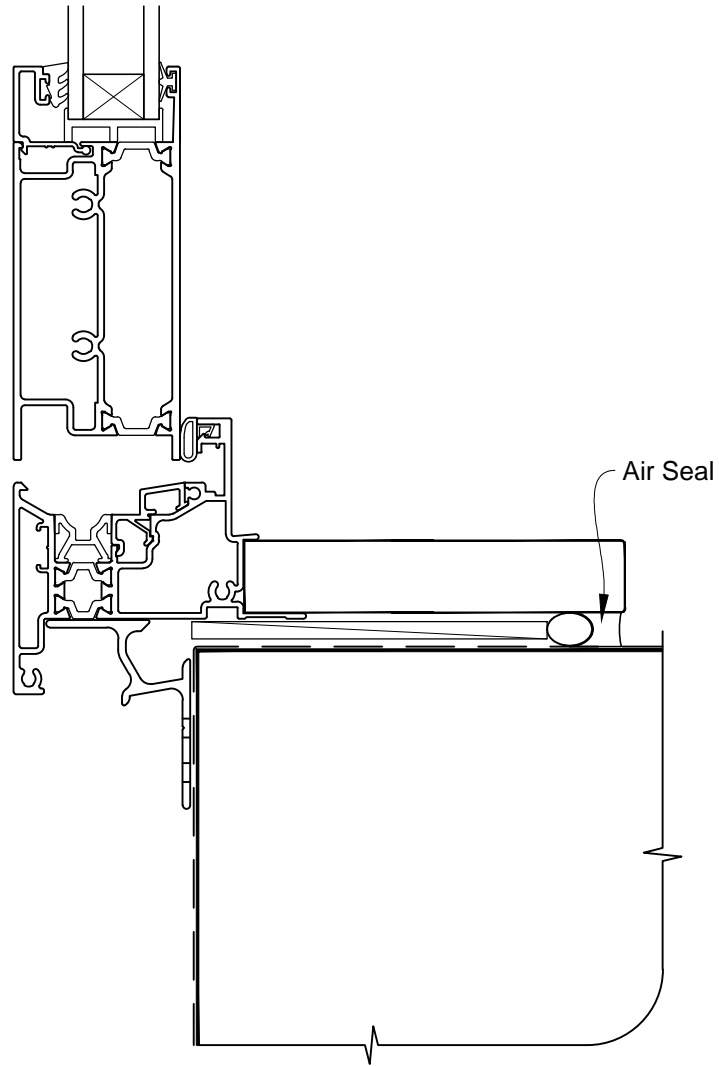

INSTALLATION DETAIL - METRO THERMAL HEART BIFOLD DOOR OPEN OUT ON NO CLADDING CAVITY CONSTRUCTION

Date: 01.03.14

Scale: 1:2

CAD Ref.: MTBONC-CH

INSTALLATION DETAIL - METRO THERMAL HEART BIFOLD DOOR OPEN OUT ON NO CLADDING CAVITY CONSTRUCTION

Date: 01.03.14

Scale: 1:2

CAD Ref.: MTBONC-CJ

INSTALLATION DETAIL - METRO THERMAL HEART BIFOLD DOOR OPEN OUT ON NO CLADDING CAVITY CONSTRUCTION

Date: 01.03.14

Scale: 1:2

CAD Ref.: MTBONC-CS

INSTALLATION DETAIL - METRO THERMAL HEART BIFOLD DOOR OPEN OUT ON NO CLADDING DIRECT FIXED CLADDING

Date: 01.03.14

Scale: 1:2

CAD Ref.: MTBONC-DH

**INSTALLATION DETAIL - METRO THERMAL HEART
BIFOLD DOOR OPEN OUT ON NO CLADDING
DIRECT FIXED CLADDING**

Date: 01.03.14

Scale: 1:2

CAD Ref.: MTBONC-DJ

**INSTALLATION DETAIL - METRO THERMAL HEART
BIFOLD DOOR OPEN OUT ON NO CLADDING
DIRECT FIXED CLADDING**