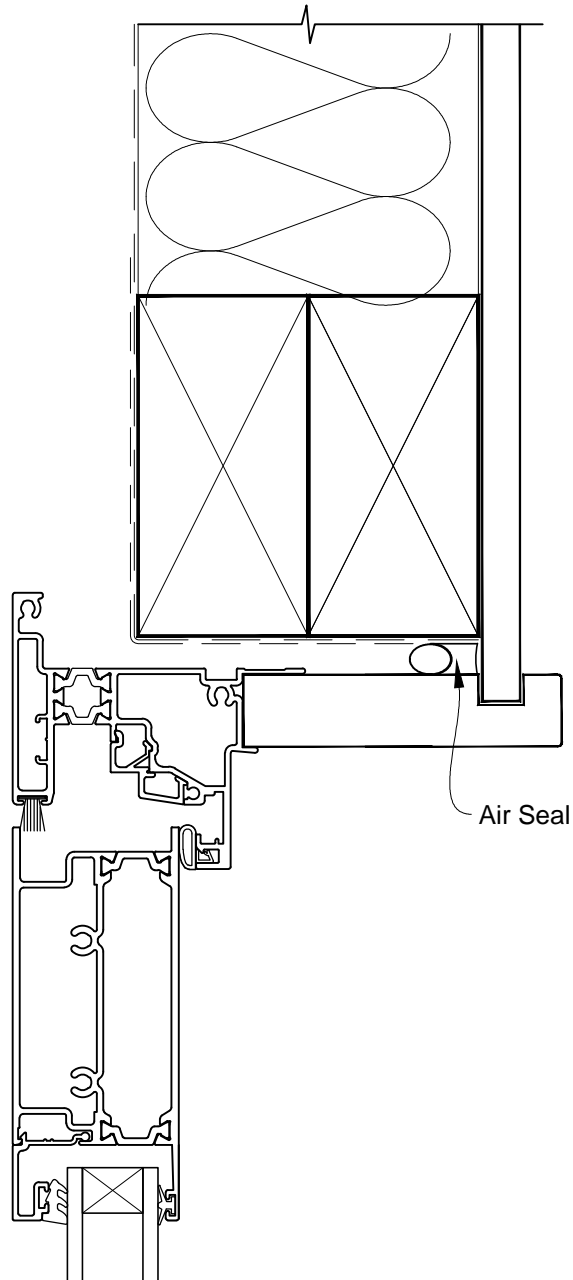

INSTALLATION DETAIL - METRO THERMAL HEART BIFOLD DOOR OPEN OUT ON NO CLADDING CAVITY CONSTRUCTION

Date: 01.03.14

Scale: 1:2

CAD Ref.: MTBONC-CH

INSTALLATION DETAIL - METRO THERMAL HEART BIFOLD DOOR OPEN OUT ON NO CLADDING CAVITY CONSTRUCTION

Date: 01.03.14

Scale: 1:2

CAD Ref.: MTBONC-CJ

INSTALLATION DETAIL - METRO THERMAL HEART BIFOLD DOOR OPEN OUT ON NO CLADDING CAVITY CONSTRUCTION

Date: 01.03.14

Scale: 1:2

CAD Ref.: MTBONC-CS

INSTALLATION DETAIL - METRO THERMAL HEART BIFOLD DOOR OPEN OUT ON NO CLADDING DIRECT FIXED CLADDING

Date: 01.03.14

Scale: 1:2

CAD Ref.: MTBONC-DH

**INSTALLATION DETAIL - METRO THERMAL HEART
BIFOLD DOOR OPEN OUT ON NO CLADDING
DIRECT FIXED CLADDING**

Date: 01.03.14

Scale: 1:2

CAD Ref.: MTBONC-DJ

**INSTALLATION DETAIL - METRO THERMAL HEART
BIFOLD DOOR OPEN OUT ON NO CLADDING
DIRECT FIXED CLADDING**

Date: 01.03.14

Scale: 1:2

CAD Ref.: MTBONC-DS