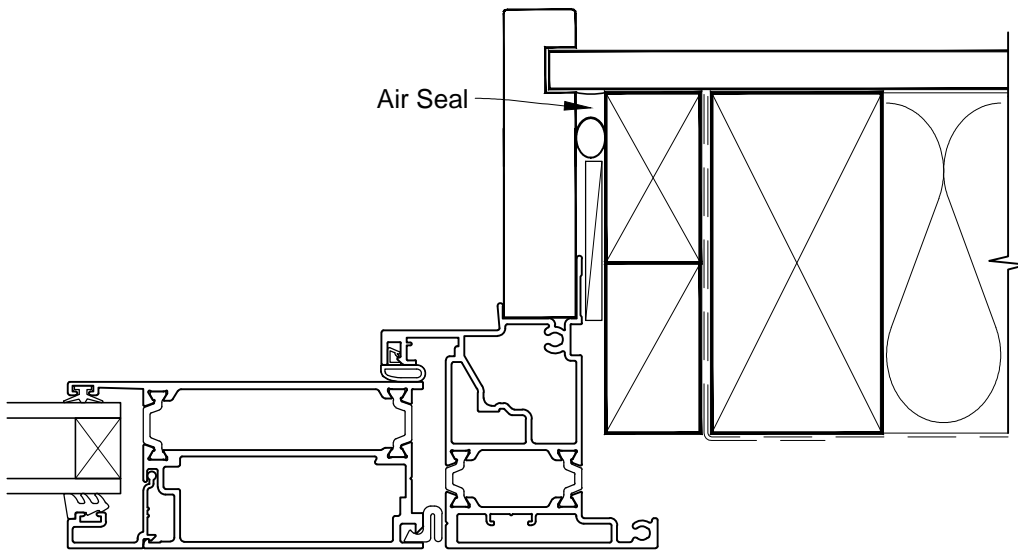

INSTALLATION DETAIL - METRO THERMAL HEART BIFOLD DOOR OPEN OUT ON NO CLADDING CAVITY CONSTRUCTION

Date: 01.03.14

Scale: 1:2

CAD Ref.: MTBONC-CH

INSTALLATION DETAIL - METRO THERMAL HEART BIFOLD DOOR OPEN OUT ON NO CLADDING CAVITY CONSTRUCTION

Date: 01.03.14

Scale: 1:2

CAD Ref.: MTBONC-CJ

INSTALLATION DETAIL - METRO THERMAL HEART BIFOLD DOOR OPEN OUT ON NO CLADDING CAVITY CONSTRUCTION

Date: 01.03.14

Scale: 1:2

CAD Ref.: MTBONC-CS

INSTALLATION DETAIL - METRO THERMAL HEART BIFOLD DOOR OPEN OUT ON NO CLADDING DIRECT FIXED CLADDING

Date: 01.03.14

Scale: 1:2

CAD Ref.: MTBONC-DH

**INSTALLATION DETAIL - METRO THERMAL HEART
BIFOLD DOOR OPEN OUT ON NO CLADDING
DIRECT FIXED CLADDING**

Date: 01.03.14

Scale: 1:2

CAD Ref.: MTBONC-DJ

**INSTALLATION DETAIL - METRO THERMAL HEART
BIFOLD DOOR OPEN OUT ON NO CLADDING
DIRECT FIXED CLADDING**