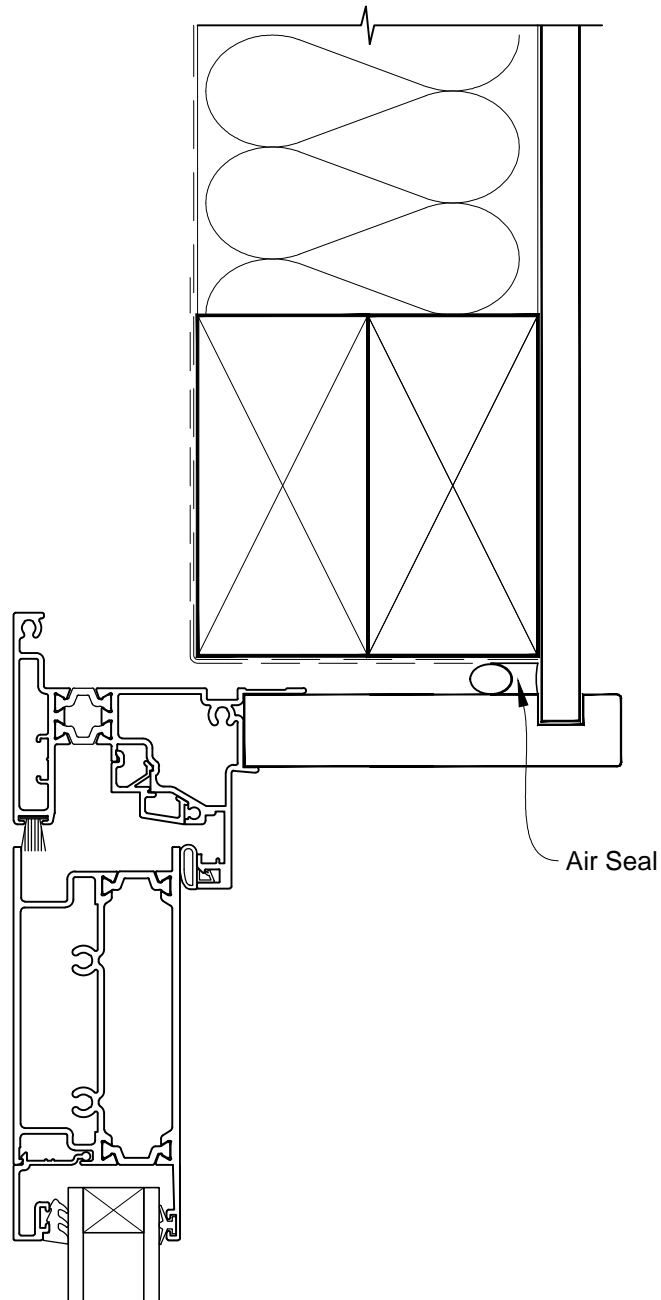

INSTALLATION DETAIL - METRO THERMAL HEART BIFOLD DOOR OPEN OUT ON NO CLADDING CAVITY CONSTRUCTION

Date: 01.03.14

Scale: 1:2

CAD Ref.: MTBONC-CH

INSTALLATION DETAIL - METRO THERMAL HEART BIFOLD DOOR OPEN OUT ON NO CLADDING CAVITY CONSTRUCTION

Date: 01.03.14

Scale: 1:2

CAD Ref.: MTBONC-CJ

INSTALLATION DETAIL - METRO THERMAL HEART BIFOLD DOOR OPEN OUT ON NO CLADDING CAVITY CONSTRUCTION

Date: 01.03.14

Scale: 1:2

CAD Ref.: MTBONC-CS

INSTALLATION DETAIL - METRO THERMAL HEART BIFOLD DOOR OPEN OUT ON NO CLADDING DIRECT FIXED CLADDING